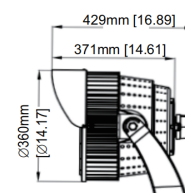

Code composition

Series	Model	Mounting	Wattage-Lumens	Optics
SFL Sports Flood Light	CHA3 Champion 3	YK Yoke (Standard) SF Slip Fitter	400W-660L 400W-66000lm	15 15D 20 20D 30 30D 45 45D 60 60D

CCT	CRI	Voltage	Dimming	Finish	Accessories
30K 3000K	70 70+	UNV 100-277V	D 0-10V Dimming	BK Black	NA No Accessories
40K 4000K	80 80+ (Option)	HV 277-480V			LAD Laser Aiming Device
50K 5000K					20SPD 20KV Surge Protection Device DMX DMX Interface RMD Remote Driver