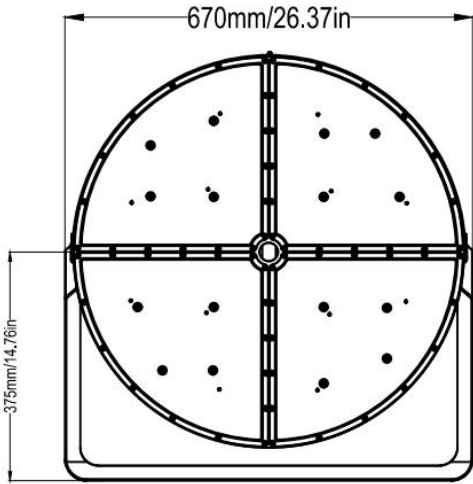

Side EPA: 0.108m² | 1.16ft²

Side EPA: 0.146m² | 1.57ft²

720-1200W

Front EPA: 0.187m² | 2.01ft²

Side EPA: 0.160m² | 1.72ft²

Side EPA: 0.183m² | 1.97ft²

1500-1800W

Front EPA: 0.374m² | 4.03ft²

Side EPA: 0.260m² | 2.79ft²

Side EPA: 0.333m² | 3.59ft²

YOKE DIMENSIONS 300-600W

YOKE DIMENSIONS
720-1200W

CHAMPION 3

YOKE DIMENSIONS 1500-1800W

CHAMPION 3

SLIP FITTER DIMENSIONS 300-600W

CHAMPION 3

SLIP FITTER DIMENSIONS 720-1200W

CHAMPION 3

SLIP FITTER DIMENSIONS 300-1200W

CHAMPION 3

Angle markings on arm for tilt aiming.

Angle markings on yoke for horizontal aiming.