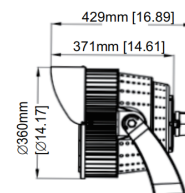

Code composition

Series	Model	Mounting	Wattage-Lumens	Optics
SFL Sports Flood Light	CHA3 Champion 3	YK Yoke (Standard) SF Slip Fitter	500W-800L 500W-80000lm	15 15D 20 20D 30 30D 45 45D 60 60D

CCT	CRI	Voltage	Dimming	Finish	Accessories
30K 3000K	70 70+	UNV 120-277V	D 0-10V Dimming	BK Black	NA No Accessories
40K 4000K	80 80+ (Option)	HV 277-480V			LAD Laser Aiming Device
50K 5000K					20SPD 20KV Surge Protection Device DMX DMX Interface RMD Remote Driver