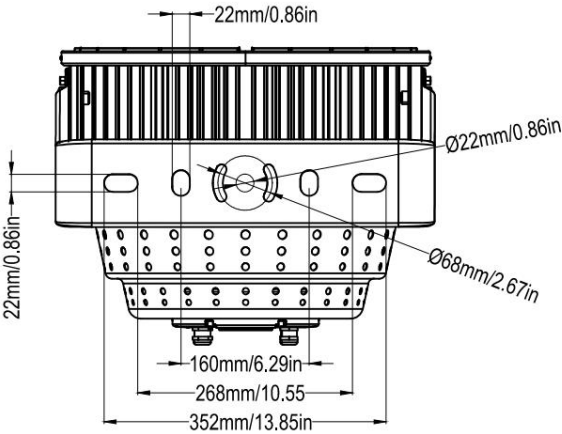

Side EPA: 0.108m² | 1.16ft²

Side EPA: 0.146m² | 1.57ft²

720-1200W

Front EPA: 0.187m² | 2.01ft²

Side EPA: 0.160m² | 1.72ft²

Side EPA: 0.183m² | 1.97ft²

1500-1800W

Front EPA: 0.374m² | 4.03ft²

Side EPA: 0.260m² | 2.79ft²

Side EPA: 0.333m² | 3.59ft²

YOKE DIMENSIONS 300-600W

YOKE DIMENSIONS
720-1200W

CHAMPION 3

YOKE DIMENSIONS 1500-1800W

CHAMPION 3

SLIP FITTER DIMENSIONS 300-600W

CHAMPION 3

SLIP FITTER DIMENSIONS 720-1200W

CHAMPION 3

SLIP FITTER DIMENSIONS 300-1200W

CHAMPION 3

Angle markings on arm for tilt aiming.

Angle markings on yoke for horizontal aiming.