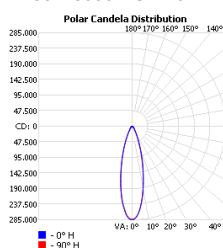

30D-5000K-CRI70