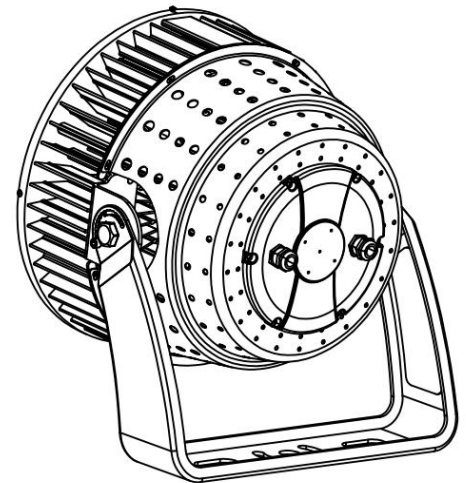

Side EPA: 0.108m² | 1.16ft²

Side EPA: 0.146m² | 1.57ft²

720-1200W

Front EPA: 0.187m² | 2.01ft²

Side EPA: 0.160m² | 1.72ft²

Side EPA: 0.183m² | 1.97ft²

1500-1800W

Front EPA: 0.374m² | 4.03ft²

Side EPA: 0.260m² | 2.79ft²

Side EPA: 0.333m² | 3.59ft²

YOKE DIMENSIONS 300-600W

YOKE DIMENSIONS
720-1200W

CHAMPION 3

YOKE DIMENSIONS 1500-1800W

CHAMPION 3

SLIP FITTER DIMENSIONS 300-600W

CHAMPION 3

SLIP FITTER DIMENSIONS 720-1200W

CHAMPION 3

SLIP FITTER DIMENSIONS 300-1200W

CHAMPION 3

Angle markings on arm for tilt aiming.

Angle markings on yoke for horizontal aiming.