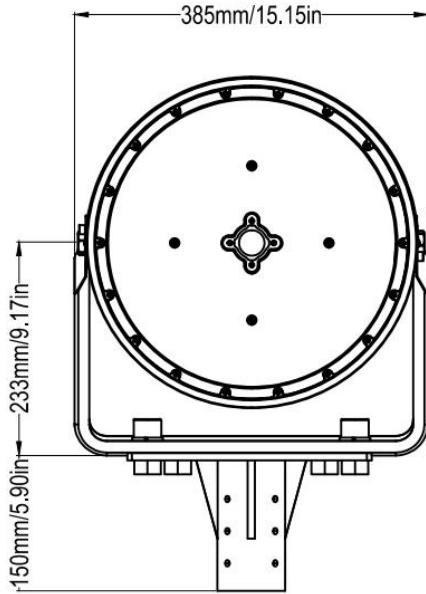

Side EPA: 0.108m² | 1.16ft²

Side EPA: 0.146m² | 1.57ft²

720-1200W

Front EPA: 0.187m² | 2.01ft²

Side EPA: 0.160m² | 1.72ft²

Side EPA: 0.183m² | 1.97ft²

1500-1800W

Front EPA: 0.374m² | 4.03ft²

Side EPA: 0.260m² | 2.79ft²

Side EPA: 0.333m² | 3.59ft²

YOKE DIMENSIONS 300-600W

YOKE DIMENSIONS
720-1200W

CHAMPION 3

YOKE DIMENSIONS 1500-1800W

CHAMPION 3

SLIP FITTER DIMENSIONS 300-600W

CHAMPION 3

SLIP FITTER DIMENSIONS 720-1200W

CHAMPION 3

SLIP FITTER DIMENSIONS 300-1200W

CHAMPION 3

Angle markings on arm for tilt aiming.

Angle markings on yoke for horizontal aiming.