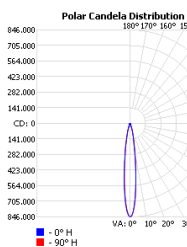

15D-5000K-CRI70