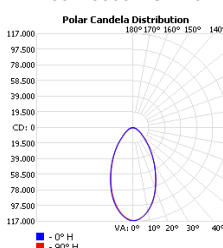

60D-5000K-CRI70