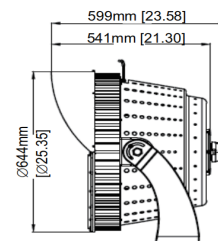

Code composition

Series	Model	Mounting	Wattage-Lumens	Optics
SFL Sports Flood Light	CHA3 Champion 3	YK Yoke	1800W-2430L 1800W-243000lm	15 15D 20 20D 30 30D 45 45D

CCCT	CRI	Voltage	Dimming	Finish	Accessories
30K 3000K	70	UNV 120-277V	D 0-10V Dimming	BK Black	NA No Accessories
40K 4000K	80	HV 277-480V			LAD Laser Aiming Device
50K 5000K	80+ (Option)				20SPD 20KV Surge Protection Device DMX DMX Interface RMD Remote Driver