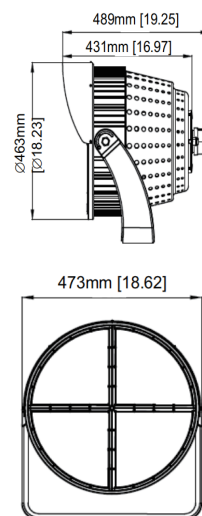

Code composition

Series	Model	Mounting	Wattage-Lumens	Optics
SFL Sports Flood Light	CHA3 Champion 3	YK Yoke (Standard)	1200W-1620L 1200W-162000lm	15 15D
		SF Slip Fitter		20 20D
				30 30D
				40 40D
				60 60D
				80 80D

CCT	CRI	Voltage	Dimming	Finish	Accessories
30K 3000K	70 70+	UNV 120-277V	D 0-10V Dimming	BK Black	NA No Accessories
40K 4000K	80 80+ (Option)	HV 277-480V			LAD Laser Aiming Device
50K 5000K					20SPD 20KV Surge Protection Device
					DMX DMX Interface
					RMD Remote Driver