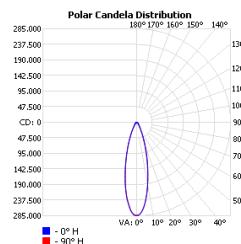

30D-5000K-CRI70