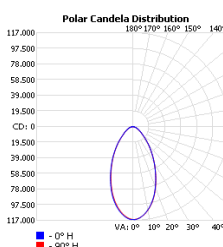

15D-5000K-CRI70

30D-5000K-CRI70

40D-5000K-CRI70

60D-5000K-CRI70

CHAMPION 3 1500W/1600W

Product Information	1500W	1600W
Installation:	Yoke	
Material:	Cold forging aluminum	
Finish:	Powder coat	
System power (W):	1500W	1600W
Fixture lumen output (lm):	217500	224000
System efficiency (lm/W): 5000K	145	140
LED driver:	Integral Inventronics - 4pc	Integral Inventronics- 4pc
LED engine:	Lumileds/Osram	