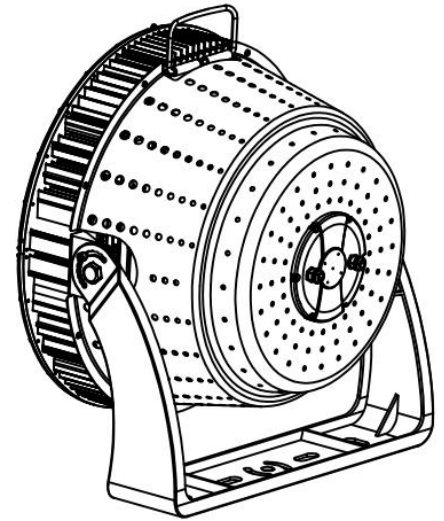

Side EPA: 0.260m² | 2.79ft²

Side EPA: 0.333m² | 3.59ft²

YOKE DIMENSIONS 300-600W

YOKE DIMENSIONS
720-1200W

CHAMPION 3

YOKE DIMENSIONS 1500-1800W

CHAMPION 3

SLIP FITTER DIMENSIONS 300-600W

CHAMPION 3

SLIP FITTER DIMENSIONS 720-1200W

CHAMPION 3

SLIP FITTER DIMENSIONS 300-1200W

CHAMPION 3

Angle markings on arm for tilt aiming.

Angle markings on yoke for horizontal aiming.