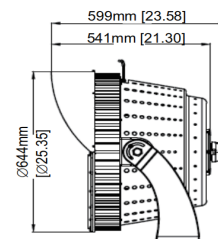

CHAMPION 3 1500W/1600W

Product Information	1500W	1600W
Installation:	Yoke	
Material:	Cold forging aluminum	
Finish:	Powder coat	
System power (W):	1500W	1600W
Fixture lumen output (lm):	217500	224000
System efficiency (lm/W): 5000K	145	140
LED driver:	Integral Inventronics - 4pc	Integral Inventronics- 4pc
LED engine:	Lumileds/Osram	

Packaging

Net weight lamp (kg/lb):	51.96 / 114.55	51.96 / 114.55
Gross weight carton (kg/lb):	57.47 / 126.70	57.47 / 126.70
Master carton dimensions (mm/in):	820x750x525 / 32.3x29.5x20.7	820x750x525 / 32.3x29.5x20.7
Quantity per carton:	1	1

Code composition

Series	Model	Mounting	Wattage-Lumens	Optics
SFL Sports Flood Light	CHA3 Champion 3	YK Yoke	1500W-2175L 1500W-217500lm	15 15D 20 20D 30 30D 45 45D

CCT	CRI	Voltage	Dimming	Finish	Accessories
30K 3000K	70 70+	UNV 120-277V	D 0-10V Dimming	BK Black	NA No Accessories
40K 4000K	80 80+ (Option)	HV 277-480V			LAD Laser Aiming Device
50K 5000K					20SPD 20KV Surge Protection Device DMX DMX Interface RMD Remote Driver

Code composition

Series	Model	Mounting	Wattage-Lumens	Optics
SFL Sports Flood Light	CHA3 Champion 3	YK Yoke	1600W-2240L 1600W-224000lm	15 15D 20 20D 30 30D 45 45D

CCT	CRI	Voltage	Dimming	Finish	Accessories
30K 3000K	70 70+	UNV 120-277V	D 0-10V Dimming	BK Black	NA No Accessories
40K 4000K	80 80+ (Option)	HV 277-480V			LAD Laser Aiming Device
50K 5000K					20SPD 20KV Surge Protection Device DMX DMX Interface RMD Remote Driver