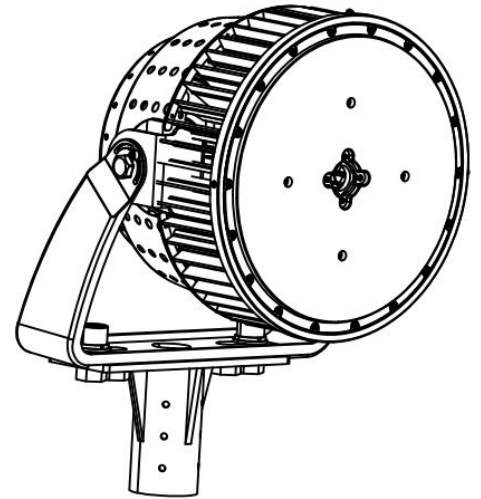

Side EPA: 0.260m² | 2.79ft²

Side EPA: 0.333m² | 3.59ft²

YOKE DIMENSIONS 300-600W

YOKE DIMENSIONS
720-1200W

CHAMPION 3

YOKE DIMENSIONS 1500-1800W

CHAMPION 3

SLIP FITTER DIMENSIONS 300-600W

CHAMPION 3

SLIP FITTER DIMENSIONS 720-1200W

CHAMPION 3

SLIP FITTER DIMENSIONS 300-1200W

CHAMPION 3

Angle markings on arm for tilt aiming.

Angle markings on yoke for horizontal aiming.