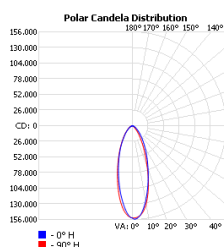

40D-5000K-CRI70