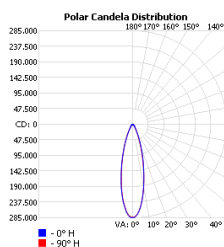

30D-5000K-CRI70