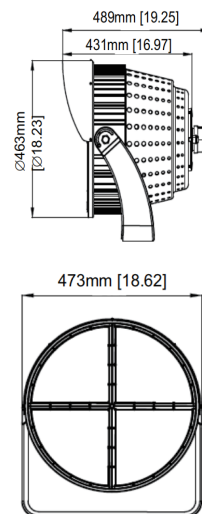

Code composition

Series	Model	Mounting	Wattage-Lumens	Optics
SFL Sports Flood Light	CHA3 Champion 3	YK Yoke (Standard)	1000W-1590L 1000W-150000lm	15 15D
		SF Slip Fitter		20 20D
				30 30D
				40 40D
				60 60D
				80 80D

CCT	CRI	Voltage	Dimming	Finish	Accessories
30K	3000K	70 70+ UNV 120-277V	D 0-10V Dimming	BK Black	NA No Accessories
40K	4000K	80 80+ (Option) HV 277-480V			LAD Laser Aiming Device
50K	5000K				20SPD 20KV Surge Protection Device
					DMX DMX Interface
					RMD Remote Driver