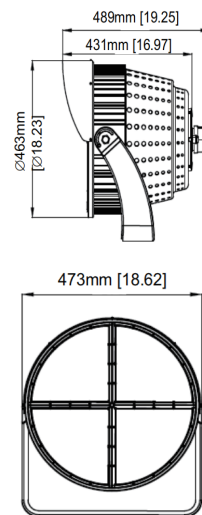

CHAMPION 3 720W/800W

Product Information	720W	800W
Installation:	Yoke (standard) or Slip fitter	
Material:	Cold forging aluminum	
Finish:	Powder coat	
System power (W):	720W	800W
Fixture lumen output (lm):	118800	128000
System efficiency (lm/W): 5000K	165	160
LED driver:	Integral Inventronics - 4pc	Integral Inventronics- 4pc
LED engine:	Lumileds/Osram	

Packaging

Net weight lamp (kg/lb):	25.79 / 56.86	25.79 / 56.86
Gross weight carton (kg/lb):	28.88 / 63.67	28.88 / 63.67
Master carton dimensions (mm/in):	635x535x465 / 25.0x21.1x18.3	635x535x465 / 25.0x21.1x18.3
Quantity per carton:	1	1

Code composition

Series	Model	Mounting	Wattage-Lumens	Optics
SFL Sports Flood Light	CHA3 Champion 3	YK Yoke (Standard)	720W-1188L 720W-118800lm	15 15D
		SF Slip Fitter		20 20D
				30 30D
				40 40D
				60 60D
				80 80D

CCT	CRI	Voltage	Dimming	Finish	Accessories
30K 3000K	70 70+	UNV 120-277V	D 0-10V Dimming	BK Black	NA No Accessories
40K 4000K	80 80+ (Option)	HV 277-480V			LAD Laser Aiming Device
50K 5000K					20SPD 20KV Surge Protection Device
					DMX DMX Interface
					RMD Remote Driver

Code composition

Series	Model	Mounting	Wattage-Lumens	Optics
SFL Sports Flood Light	CHA3 Champion 3	YK Yoke (Standard)	800W-1280L 800W-128000lm	15 15D
		SF Slip Fitter		20 20D
				30 30D
				40 40D
				60 60D
				80 80D

CCT	CRI	Voltage	Dimming	Finish	Accessories
30K 3000K	70 70+	UNV 120-277V	D 0-10V Dimming	BK Black	NA No Accessories
40K 4000K	80 80+ (Option)	HV 277-480V			LAD Laser Aiming Device
50K 5000K					20SPD 20KV Surge Protection Device
					DMX DMX Interface
					RMD Remote Driver