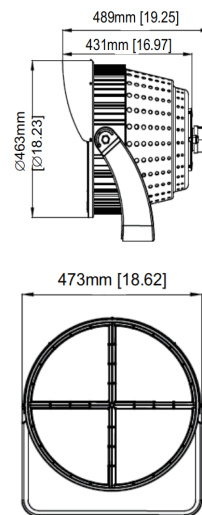

CHAMPION 3 900W/1000W

Product Information	900W	1000W
Installation:	Yoke (standard) or Slip fitter	
Material:	Cold forging aluminum	
Finish:	Powder coat	
System power (W):	900W	1000W
Fixture lumen output (lm):	139500	150000
System efficiency (lm/W): 5000K	155	150
LED driver:	Integral Inventronics - 4pc	Integral Inventronics- 4pc
LED engine:	Lumileds/Osram	

Packaging

Net weight lamp (kg/lb):	25.79 / 56.86	25.79 / 56.86
Gross weight carton (kg/lb):	28.88 / 63.67	28.88 / 63.67
Master carton dimensions (mm/in):	635x535x465 / 25.0x21.1x18.3	635x535x465 / 25.0x21.1x18.3
Quantity per carton:	1	1

Code composition

Series	Model	Mounting	Wattage-Lumens	Optics
SFL Sports Flood Light	CHA3 Champion 3	YK Yoke (Standard)	900W-1395L 900W-139500lm	15 15D
		SF Slip Fitter		20 20D
				30 30D
				40 40D
				60 60D
				80 80D

CCT	CRI	Voltage	Dimming	Finish	Accessories
30K	3000K	70 70+ UNV 120-277V	D 0-10V Dimming	BK Black	NA No Accessories
40K	4000K	80 80+ (Option) HV 277-480V			LAD Laser Aiming Device
50K	5000K				20SPD 20KV Surge Protection Device
					DMX DMX Interface
					RMD Remote Driver

Code composition

Series	Model	Mounting	Wattage-Lumens	Optics
SFL Sports Flood Light	CHA3 Champion 3	YK Yoke (Standard)	1000W-1590L 1000W-150000lm	15 15D
		SF Slip Fitter		20 20D
				30 30D
				40 40D
				60 60D
				80 80D

CCT	CRI	Voltage	Dimming	Finish	Accessories
30K	3000K	70 70+ UNV 120-277V	D 0-10V Dimming	BK Black	NA No Accessories
40K	4000K	80 80+ (Option) HV 277-480V			LAD Laser Aiming Device
50K	5000K				20SPD 20KV Surge Protection Device
					DMX DMX Interface
					RMD Remote Driver