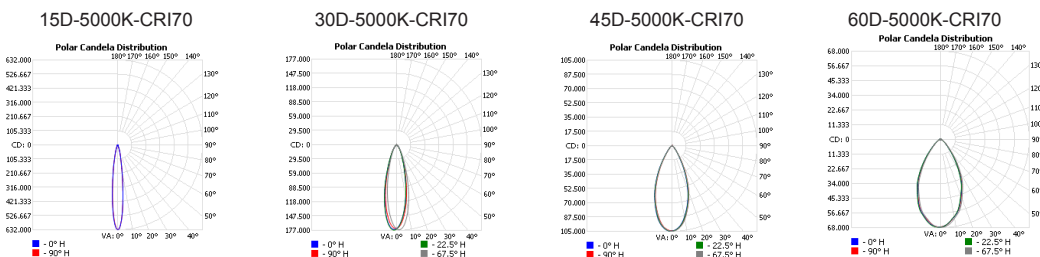

Code composition

Series	Model	Mounting	Wattage-Lumens	Optics
SFL Sports Flood Light	CHA3 Champion 3	YK Yoke (Standard) SF Slip Fitter	600W-930L 600W-93000lm	15 15D 20 20D 30 30D 45 45D 60 60D

CCT	CRI	Voltage	Dimming	Finish	Accessories
30K 3000K	70 70+	UNV 100-277V	D 0-10V Dimming	BK Black	NA No Accessories
40K 4000K	80 80+ (Option)	HV 277-480V			LAD Laser Aiming Device
50K 5000K					20SPD 20KV Surge Protection Device DMX DMX Interface RMD Remote Driver