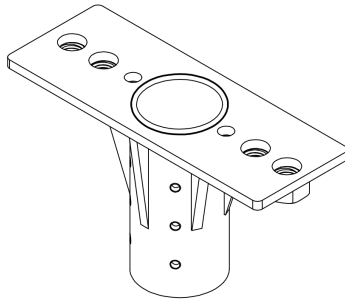

Side EPA: 0.260m² | 2.79ft²

Side EPA: 0.333m² | 3.59ft²

YOKE DIMENSIONS 300-600W

YOKE DIMENSIONS
720-1200W

CHAMPION 3

YOKE DIMENSIONS 1500-1800W

CHAMPION 3

SLIP FITTER DIMENSIONS 300-600W

CHAMPION 3

SLIP FITTER DIMENSIONS 720-1200W

CHAMPION 3

SLIP FITTER DIMENSIONS 300-1200W

CHAMPION 3

Angle markings on arm for tilt aiming.

Angle markings on yoke for horizontal aiming.