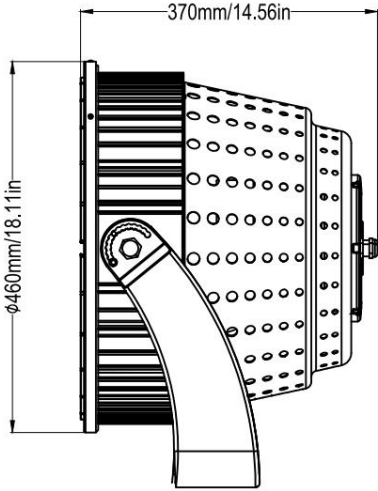

Side EPA: 0.260m² | 2.79ft²

Side EPA: 0.333m² | 3.59ft²

YOKE DIMENSIONS 300-600W

YOKE DIMENSIONS
720-1200W

CHAMPION 3

YOKE DIMENSIONS 1500-1800W

CHAMPION 3

SLIP FITTER DIMENSIONS 300-600W

CHAMPION 3

SLIP FITTER DIMENSIONS 720-1200W

CHAMPION 3

SLIP FITTER DIMENSIONS 300-1200W

CHAMPION 3

Angle markings on arm for tilt aiming.

Angle markings on yoke for horizontal aiming.