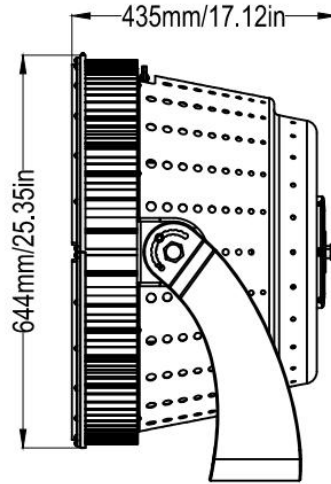

Side EPA: 0.108m² | 1.16ft²

Side EPA: 0.146m² | 1.57ft²

720-1200W

Front EPA: 0.187m² | 2.01ft²

Side EPA: 0.160m² | 1.72ft²

Side EPA: 0.183m² | 1.97ft²

1500-1800W

Front EPA: 0.374m² | 4.03ft²

Side EPA: 0.260m² | 2.79ft²

Side EPA: 0.333m² | 3.59ft²

YOKE DIMENSIONS 300-600W

YOKE DIMENSIONS
720-1200W

CHAMPION 3

YOKE DIMENSIONS 1500-1800W

CHAMPION 3

SLIP FITTER DIMENSIONS 300-600W

CHAMPION 3

SLIP FITTER DIMENSIONS 720-1200W

CHAMPION 3

SLIP FITTER DIMENSIONS 300-1200W

CHAMPION 3

Angle markings on arm for tilt aiming.

Angle markings on yoke for horizontal aiming.