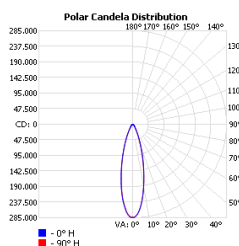

30D-5000K-CRI70