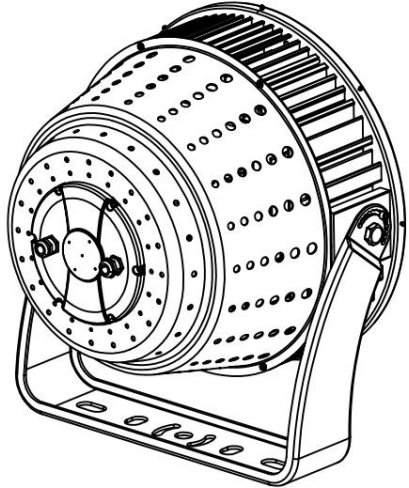

Side EPA: 0.260m² | 2.79ft²

Side EPA: 0.333m² | 3.59ft²

YOKE DIMENSIONS 300-600W

YOKE DIMENSIONS
720-1200W

CHAMPION 3

YOKE DIMENSIONS 1500-1800W

CHAMPION 3

SLIP FITTER DIMENSIONS 300-600W

CHAMPION 3

SLIP FITTER DIMENSIONS 720-1200W

CHAMPION 3

SLIP FITTER DIMENSIONS 300-1200W

CHAMPION 3

Angle markings on arm for tilt aiming.

Angle markings on yoke for horizontal aiming.