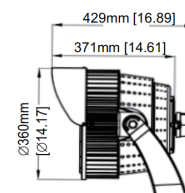

Code composition

Series	Model	Mounting	Wattage-Lumens	Optics
SFL Sports Flood Light	CHA3 Champion 3	YK Yoke (Standard) SF Slip Fitter	600W-930L 600W-93000lm	15 15D 20 20D 30 30D 45 45D 60 60D

CCT	CRI	Voltage	Dimming	Finish	Accessories
30K 3000K	70 70+	UNV 100-277V	D 0-10V Dimming	BK Black	NA No Accessories
40K 4000K	80 80+ (Option)	HV 277-480V			LAD Laser Aiming Device
50K 5000K					20SPD 20KV Surge Protection Device DMX DMX Interface RMD Remote Driver