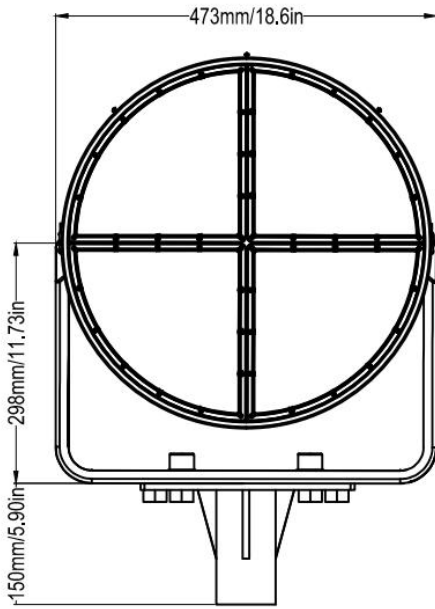

Side EPA: 0.108m² | 1.16ft²

Side EPA: 0.146m² | 1.57ft²

720-1200W

Front EPA: 0.187m² | 2.01ft²

Side EPA: 0.160m² | 1.72ft²

Side EPA: 0.183m² | 1.97ft²

1500-1800W

Front EPA: 0.374m² | 4.03ft²

Side EPA: 0.260m² | 2.79ft²

Side EPA: 0.333m² | 3.59ft²

YOKE DIMENSIONS 300-600W

YOKE DIMENSIONS
720-1200W

CHAMPION 3

YOKE DIMENSIONS 1500-1800W

CHAMPION 3

SLIP FITTER DIMENSIONS 300-600W

CHAMPION 3

SLIP FITTER DIMENSIONS 720-1200W

CHAMPION 3

SLIP FITTER DIMENSIONS 300-1200W

CHAMPION 3

Angle markings on arm for tilt aiming.

Angle markings on yoke for horizontal aiming.