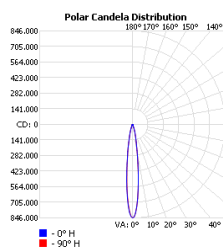

15D-5000K-CRI70