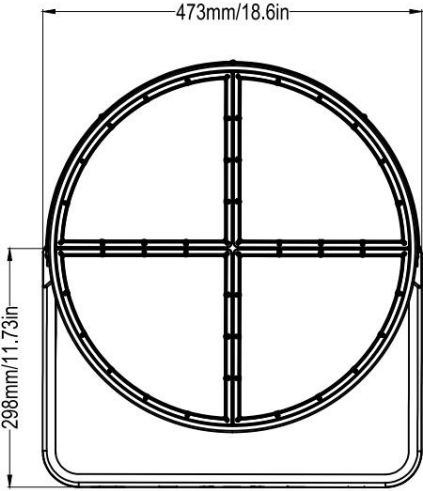

Side EPA: 0.108m² | 1.16ft²

Side EPA: 0.146m² | 1.57ft²

720-1200W

Front EPA: 0.187m² | 2.01ft²

Side EPA: 0.160m² | 1.72ft²

Side EPA: 0.183m² | 1.97ft²

1500-1800W

Front EPA: 0.374m² | 4.03ft²

Side EPA: 0.260m² | 2.79ft²

Side EPA: 0.333m² | 3.59ft²

YOKE DIMENSIONS 300-600W

YOKE DIMENSIONS
720-1200W

CHAMPION 3

YOKE DIMENSIONS 1500-1800W

CHAMPION 3

SLIP FITTER DIMENSIONS 300-600W

CHAMPION 3

SLIP FITTER DIMENSIONS 720-1200W

CHAMPION 3

SLIP FITTER DIMENSIONS 300-1200W

CHAMPION 3

Angle markings on arm for tilt aiming.

Angle markings on yoke for horizontal aiming.