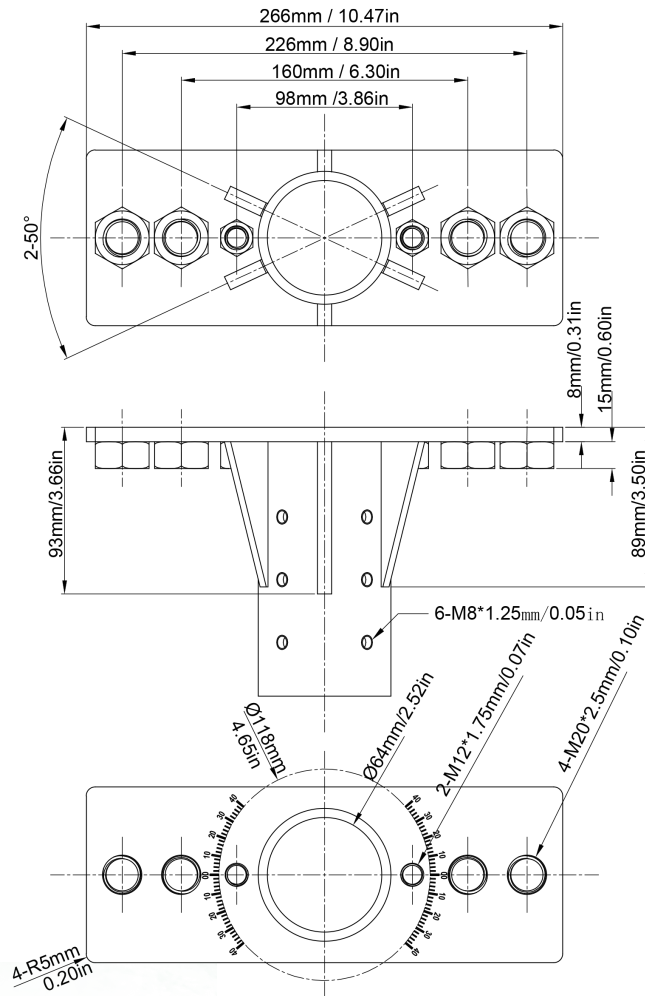

Side EPA: 0.260m² | 2.79ft²

Side EPA: 0.333m² | 3.59ft²

YOKE DIMENSIONS 300-600W

YOKE DIMENSIONS
720-1200W

CHAMPION 3

YOKE DIMENSIONS 1500-1800W

CHAMPION 3

SLIP FITTER DIMENSIONS 300-600W

CHAMPION 3

SLIP FITTER DIMENSIONS 720-1200W

CHAMPION 3

SLIP FITTER DIMENSIONS 300-1200W

CHAMPION 3

Angle markings on arm for tilt aiming.

Angle markings on yoke for horizontal aiming.