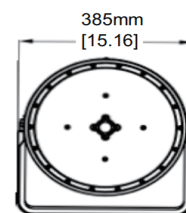

Code composition

Series	Model	Mounting	Wattage-Lumens	Optics
SFL Sports Flood Light	CHA3 Champion 3	YK Yoke (Standard) SF Slip Fitter	300W-510L 300W-51000lm	15 15D 20 20D 30 30D 45 45D 60 60D

CCT	CRI	Voltage	Dimming	Finish	Accessories
30K 3000K	70 70+	UNV 120-277V	D 0-10V Dimming	BK Black	NA No Accessories
40K 4000K	80 80+ (Option)	HV 277-480V			LAD Laser Aiming Device
50K 5000K					20SPD 20KV Surge Protection Device DMX DMX Interface RMD Remote Driver