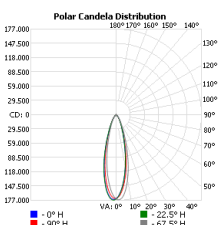

30D-5000K-CRI70