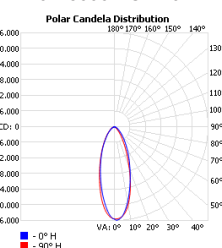

40D-5000K-CRI70