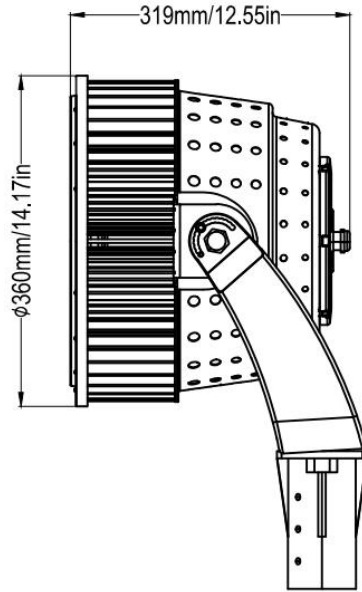

Side EPA: 0.260m² | 2.79ft²

Side EPA: 0.333m² | 3.59ft²

YOKE DIMENSIONS 300-600W

YOKE DIMENSIONS
720-1200W

CHAMPION 3

YOKE DIMENSIONS 1500-1800W

CHAMPION 3

SLIP FITTER DIMENSIONS 300-600W

CHAMPION 3

SLIP FITTER DIMENSIONS 720-1200W

CHAMPION 3

SLIP FITTER DIMENSIONS 300-1200W

CHAMPION 3

Angle markings on arm for tilt aiming.

Angle markings on yoke for horizontal aiming.