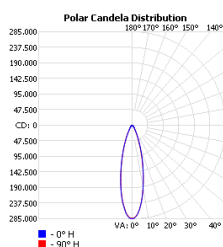

30D-5000K-CRI70