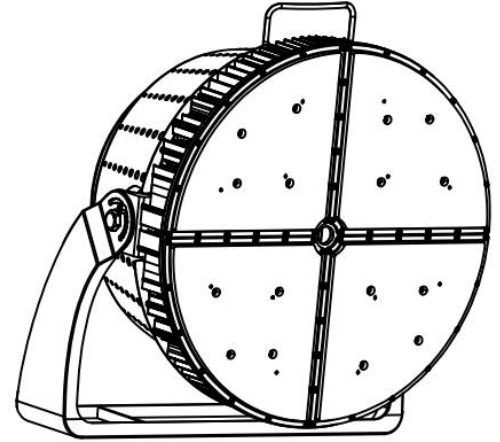

Side EPA: 0.260m² | 2.79ft²

Side EPA: 0.333m² | 3.59ft²

YOKE DIMENSIONS 300-600W

YOKE DIMENSIONS
720-1200W

CHAMPION 3

YOKE DIMENSIONS 1500-1800W

CHAMPION 3

SLIP FITTER DIMENSIONS 300-600W

CHAMPION 3

SLIP FITTER DIMENSIONS 720-1200W

CHAMPION 3

SLIP FITTER DIMENSIONS 300-1200W

CHAMPION 3

Angle markings on arm for tilt aiming.

Angle markings on yoke for horizontal aiming.