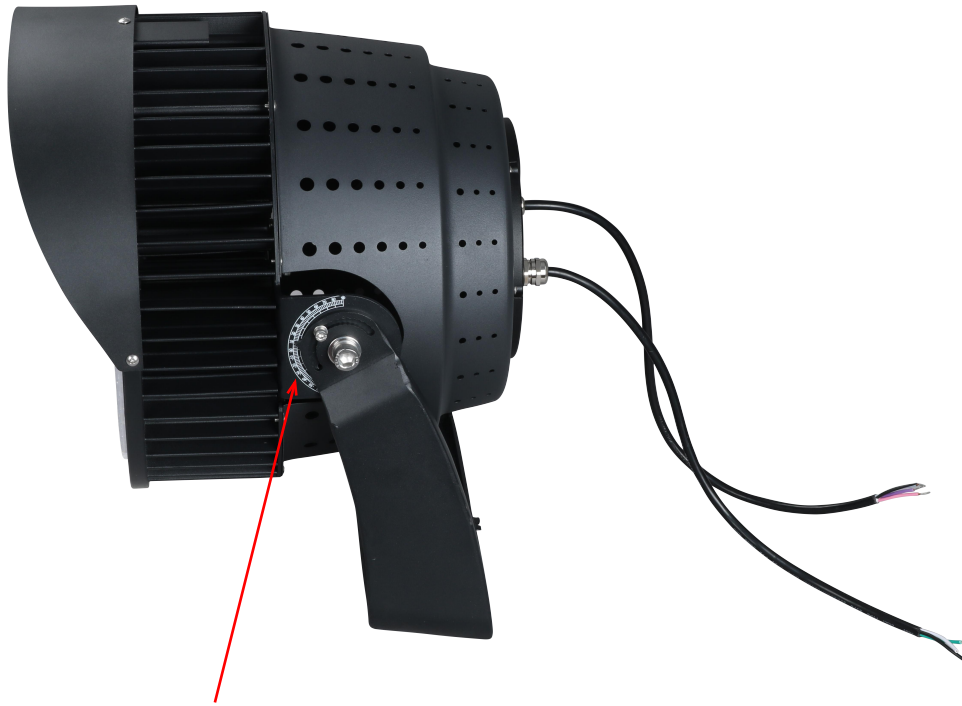

CHAMPION 3

SLIP FITTER DIMENSIONS 720-1200W

CHAMPION 3

SLIP FITTER DIMENSIONS 300-1200W

CHAMPION 3

Angle markings on arm for tilt aiming.

Angle markings on yoke for horizontal aiming.