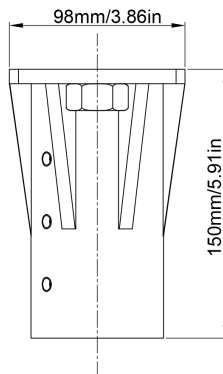

Side EPA: 0.108m² | 1.16ft²

Side EPA: 0.146m² | 1.57ft²

720-1200W

Front EPA: 0.187m² | 2.01ft²

Side EPA: 0.160m² | 1.72ft²

Side EPA: 0.183m² | 1.97ft²

1500-1800W

Front EPA: 0.374m² | 4.03ft²

Side EPA: 0.260m² | 2.79ft²

Side EPA: 0.333m² | 3.59ft²

YOKE DIMENSIONS 300-600W

YOKE DIMENSIONS
720-1200W

CHAMPION 3

YOKE DIMENSIONS 1500-1800W

CHAMPION 3

SLIP FITTER DIMENSIONS 300-600W

CHAMPION 3

SLIP FITTER DIMENSIONS 720-1200W

CHAMPION 3

SLIP FITTER DIMENSIONS 300-1200W

CHAMPION 3

Angle markings on arm for tilt aiming.

Angle markings on yoke for horizontal aiming.