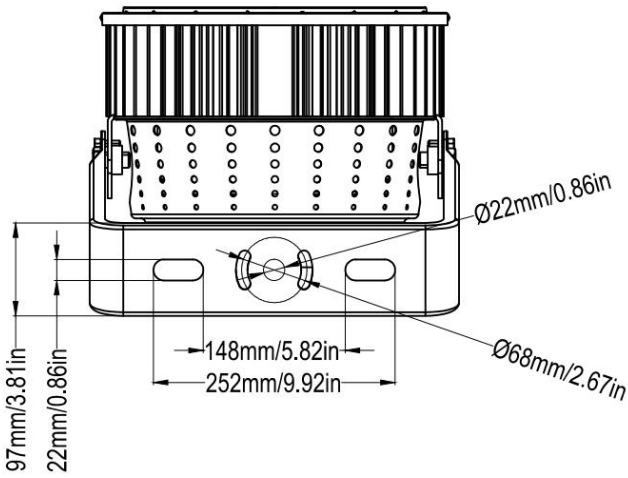

Side EPA: 0.108m² | 1.16ft²

Side EPA: 0.146m² | 1.57ft²

720-1200W

Front EPA: 0.187m² | 2.01ft²

Side EPA: 0.160m² | 1.72ft²

Side EPA: 0.183m² | 1.97ft²

1500-1800W

Front EPA: 0.374m² | 4.03ft²

Side EPA: 0.260m² | 2.79ft²

Side EPA: 0.333m² | 3.59ft²

YOKE DIMENSIONS 300-600W

YOKE DIMENSIONS
720-1200W

CHAMPION 3

YOKE DIMENSIONS 1500-1800W

CHAMPION 3

SLIP FITTER DIMENSIONS 300-600W

CHAMPION 3

SLIP FITTER DIMENSIONS 720-1200W

CHAMPION 3

SLIP FITTER DIMENSIONS 300-1200W

CHAMPION 3

Angle markings on arm for tilt aiming.

Angle markings on yoke for horizontal aiming.