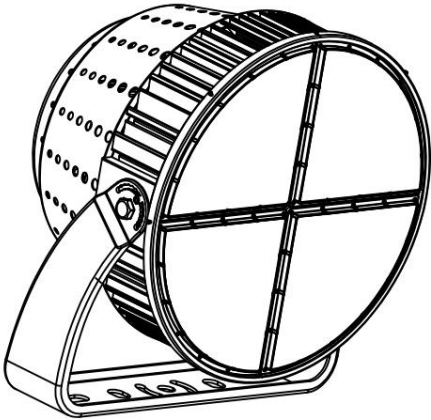

Side EPA: 0.260m² | 2.79ft²

Side EPA: 0.333m² | 3.59ft²

YOKE DIMENSIONS 300-600W

YOKE DIMENSIONS
720-1200W

CHAMPION 3

YOKE DIMENSIONS 1500-1800W

CHAMPION 3

SLIP FITTER DIMENSIONS 300-600W

CHAMPION 3

SLIP FITTER DIMENSIONS 720-1200W

CHAMPION 3

SLIP FITTER DIMENSIONS 300-1200W

CHAMPION 3

Angle markings on arm for tilt aiming.

Angle markings on yoke for horizontal aiming.