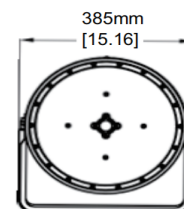

Code composition

Series	Model	Mounting	Wattage-Lumens	Optics
SFL Sports Flood Light	CHA3 Champion 3	YK Yoke (Standard) SF Slip Fitter	600W-930L 600W-93000lm	15 15D 20 20D 30 30D 45 45D 60 60D

CCT	CRI	Voltage	Dimming	Finish	Accessories
30K 3000K	70 70+	UNV 100-277V	D 0-10V Dimming	BK Black	NA No Accessories
40K 4000K	80 80+ (Option)	HV 277-480V			LAD Laser Aiming Device
50K 5000K					20SPD 20KV Surge Protection Device DMX DMX Interface RMD Remote Driver