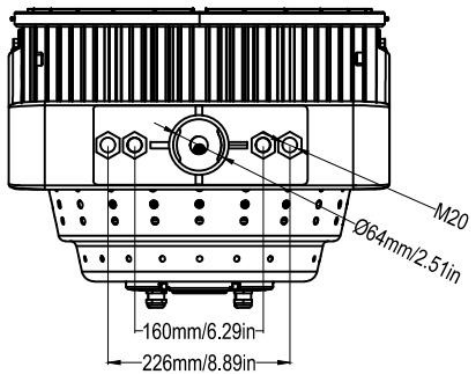

Side EPA: 0.108m² | 1.16ft²

Side EPA: 0.146m² | 1.57ft²

720-1200W

Front EPA: 0.187m² | 2.01ft²

Side EPA: 0.160m² | 1.72ft²

Side EPA: 0.183m² | 1.97ft²

1500-1800W

Front EPA: 0.374m² | 4.03ft²

Side EPA: 0.260m² | 2.79ft²

Side EPA: 0.333m² | 3.59ft²

YOKE DIMENSIONS 300-600W

YOKE DIMENSIONS
720-1200W

CHAMPION 3

YOKE DIMENSIONS 1500-1800W

CHAMPION 3

SLIP FITTER DIMENSIONS 300-600W

CHAMPION 3

SLIP FITTER DIMENSIONS 720-1200W

CHAMPION 3

SLIP FITTER DIMENSIONS 300-1200W

CHAMPION 3

Angle markings on arm for tilt aiming.

Angle markings on yoke for horizontal aiming.