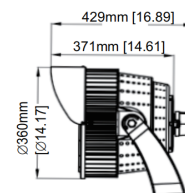

Code composition

Series	Model	Mounting	Wattage-Lumens	Optics
SFL Sports Flood Light	CHA3 Champion 3	YK Yoke (Standard) SF Slip Fitter	300W-510L 300W-51000lm	15 15D 20 20D 30 30D 45 45D 60 60D

CCT	CRI	Voltage	Dimming	Finish	Accessories
30K 3000K	70 70+	UNV 120-277V	D 0-10V Dimming	BK Black	NA No Accessories
40K 4000K	80 80+ (Option)	HV 277-480V			LAD Laser Aiming Device
50K 5000K					20SPD 20KV Surge Protection Device DMX DMX Interface RMD Remote Driver