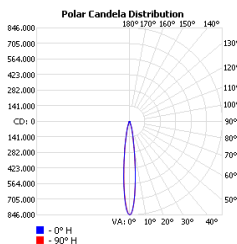

15D-5000K-CRI70