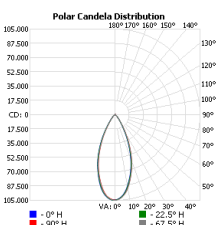

45D-5000K-CRI70