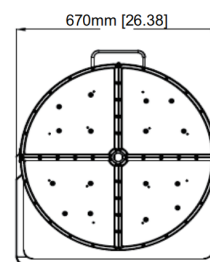

CHAMPION 3 1500W/1600W

Product Information	1500W	1600W
Installation:	Yoke	
Material:	Cold forging aluminum	
Finish:	Powder coat	
System power (W):	1500W	1600W
Fixture lumen output (lm):	217500	224000
System efficiency (lm/W): 5000K	145	140
LED driver:	Integral Inventronics - 4pc	Integral Inventronics- 4pc
LED engine:	Lumileds/Osram	

Packaging

Net weight lamp (kg/lb):	51.96 / 114.55	51.96 / 114.55
Gross weight carton (kg/lb):	57.47 / 126.70	57.47 / 126.70
Master carton dimensions (mm/in):	820x750x525 / 32.3x29.5x20.7	820x750x525 / 32.3x29.5x20.7
Quantity per carton:	1	1

Code composition

Series	Model	Mounting	Wattage-Lumens	Optics
SFL Sports Flood Light	CHA3 Champion 3	YK Yoke	1500W-2175L 1500W-217500lm	15 15D 20 20D 30 30D 45 45D

CCT	CRI	Voltage	Dimming	Finish	Accessories
30K 3000K	70 70+	UNV 120-277V	D 0-10V Dimming	BK Black	NA No Accessories
40K 4000K	80 80+ (Option)	HV 277-480V			LAD Laser Aiming Device
50K 5000K					20SPD 20KV Surge Protection Device DMX DMX Interface RMD Remote Driver

Code composition

Series	Model	Mounting	Wattage-Lumens	Optics
SFL Sports Flood Light	CHA3 Champion 3	YK Yoke	1600W-2240L 1600W-224000lm	15 15D 20 20D 30 30D 45 45D

CCT	CRI	Voltage	Dimming	Finish	Accessories
30K 3000K	70 70+	UNV 120-277V	D 0-10V Dimming	BK Black	NA No Accessories
40K 4000K	80 80+ (Option)	HV 277-480V			LAD Laser Aiming Device
50K 5000K					20SPD 20KV Surge Protection Device DMX DMX Interface RMD Remote Driver