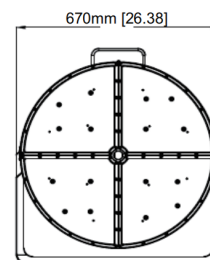

Code composition

Series	Model	Mounting	Wattage-Lumens	Optics
SFL Sports Flood Light	CHA3 Champion 3	YK Yoke	1800W-2430L 1800W-243000lm	15 15D 20 20D 30 30D 45 45D

CCCT	CRI	Voltage	Dimming	Finish	Accessories
30K 3000K	70	UNV 120-277V	D 0-10V Dimming	BK Black	NA No Accessories
40K 4000K	80	HV 277-480V			LAD Laser Aiming Device
50K 5000K	80+ (Option)				20SPD 20KV Surge Protection Device DMX DMX Interface RMD Remote Driver