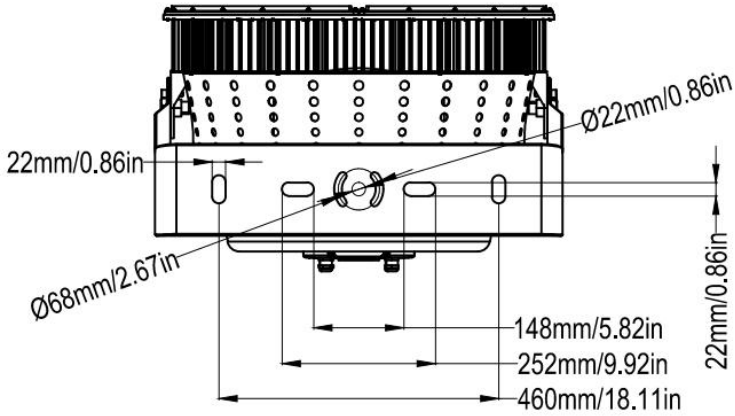

Side EPA: 0.108m² | 1.16ft²

Side EPA: 0.146m² | 1.57ft²

720-1200W

Front EPA: 0.187m² | 2.01ft²

Side EPA: 0.160m² | 1.72ft²

Side EPA: 0.183m² | 1.97ft²

1500-1800W

Front EPA: 0.374m² | 4.03ft²

Side EPA: 0.260m² | 2.79ft²

Side EPA: 0.333m² | 3.59ft²

YOKE DIMENSIONS 300-600W

YOKE DIMENSIONS
720-1200W

CHAMPION 3

YOKE DIMENSIONS 1500-1800W

CHAMPION 3

SLIP FITTER DIMENSIONS 300-600W

CHAMPION 3

SLIP FITTER DIMENSIONS 720-1200W

CHAMPION 3

SLIP FITTER DIMENSIONS 300-1200W

CHAMPION 3

Angle markings on arm for tilt aiming.

Angle markings on yoke for horizontal aiming.