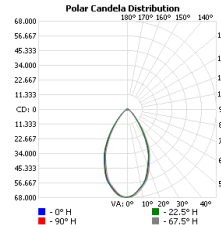

15D-5000K-CRI70

30D-5000K-CRI70

45D-5000K-CRI70

60D-5000K-CRI70

CHAMPION 3 500W/600W

Product Information

	500W	600W
Installation:	Yoke (standard) or Slip fitter	
Material:	Cold forging aluminum	
Finish:	Powder coat	
System power (W):	500W	600W
Fixture lumen output (lm):	80000	93000
System efficiency (lm/W): 5000K	160	155
LED driver:	Integral Inventronics - 2pc	Integral Inventronics- 2pc
LED engine:	Lumileds/Osram	