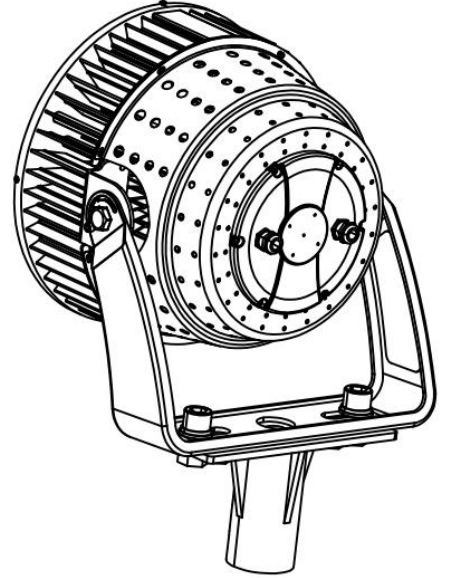

Side EPA: 0.260m² | 2.79ft²

Side EPA: 0.333m² | 3.59ft²

YOKE DIMENSIONS 300-600W

YOKE DIMENSIONS
720-1200W

CHAMPION 3

YOKE DIMENSIONS 1500-1800W

CHAMPION 3

SLIP FITTER DIMENSIONS 300-600W

CHAMPION 3

SLIP FITTER DIMENSIONS 720-1200W

CHAMPION 3

SLIP FITTER DIMENSIONS 300-1200W

CHAMPION 3

Angle markings on arm for tilt aiming.

Angle markings on yoke for horizontal aiming.