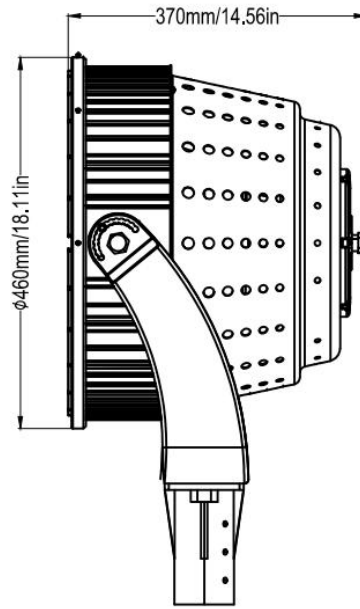

Side EPA: 0.260m² | 2.79ft²

Side EPA: 0.333m² | 3.59ft²

YOKE DIMENSIONS 300-600W

YOKE DIMENSIONS
720-1200W

CHAMPION 3

YOKE DIMENSIONS 1500-1800W

CHAMPION 3

SLIP FITTER DIMENSIONS 300-600W

CHAMPION 3

SLIP FITTER DIMENSIONS 720-1200W

CHAMPION 3

SLIP FITTER DIMENSIONS 300-1200W

CHAMPION 3

Angle markings on arm for tilt aiming.

Angle markings on yoke for horizontal aiming.