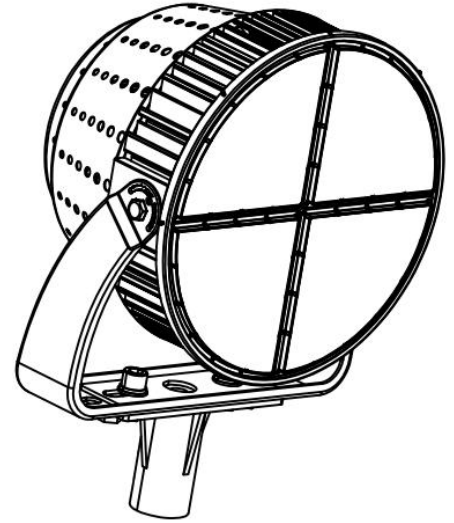

Side EPA: 0.260m² | 2.79ft²

Side EPA: 0.333m² | 3.59ft²

YOKE DIMENSIONS 300-600W

YOKE DIMENSIONS
720-1200W

CHAMPION 3

YOKE DIMENSIONS 1500-1800W

CHAMPION 3

SLIP FITTER DIMENSIONS 300-600W

CHAMPION 3

SLIP FITTER DIMENSIONS 720-1200W

CHAMPION 3

SLIP FITTER DIMENSIONS 300-1200W

CHAMPION 3

Angle markings on arm for tilt aiming.

Angle markings on yoke for horizontal aiming.