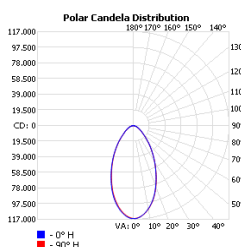

15D-5000K-CRI70

30D-5000K-CRI70

40D-5000K-CRI70

60D-5000K-CRI70

CHAMPION 3 1100W/1200W

Product Information	1100W	1200W
Installation:	Yoke (standard) or Slip fitter	
Material:	Cold forging aluminum	
Finish:	Powder coat	
System power (W):	1100W	1200W
Fixture lumen output (lm):	159500	162000
System efficiency (lm/W): 5000K	145	135
LED driver:	Integral Inventronics - 4pc	
LED engine:	Lumileds/Osram	