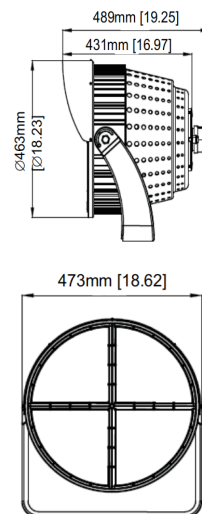

Code composition

Series	Model	Mounting	Wattage-Lumens	Optics
SFL Sports Flood Light	CHA3 Champion 3	YK Yoke (Standard)	800W-1280L 800W-128000lm	15 15D
		SF Slip Fitter		20 20D
				30 30D
				40 40D
				60 60D
				80 80D

CCT	CRI	Voltage	Dimming	Finish	Accessories
30K 3000K	70 70+	UNV 120-277V	D 0-10V Dimming	BK Black	NA No Accessories
40K 4000K	80 80+ (Option)	HV 277-480V			LAD Laser Aiming Device
50K 5000K					20SPD 20KV Surge Protection Device
					DMX DMX Interface
					RMD Remote Driver