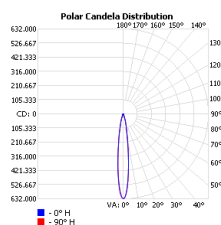

15D-5000K-CRI70