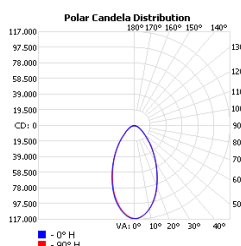

45D-5000K-CRI70