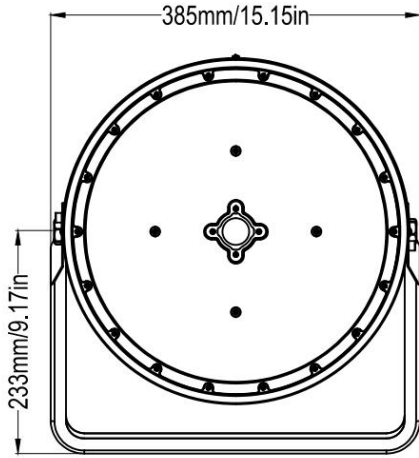

Side EPA: 0.108m² | 1.16ft²

Side EPA: 0.146m² | 1.57ft²

720-1200W

Front EPA: 0.187m² | 2.01ft²

Side EPA: 0.160m² | 1.72ft²

Side EPA: 0.183m² | 1.97ft²

1500-1800W

Front EPA: 0.374m² | 4.03ft²

Side EPA: 0.260m² | 2.79ft²

Side EPA: 0.333m² | 3.59ft²

YOKE DIMENSIONS 300-600W

YOKE DIMENSIONS
720-1200W

CHAMPION 3

YOKE DIMENSIONS 1500-1800W

CHAMPION 3

SLIP FITTER DIMENSIONS 300-600W

CHAMPION 3

SLIP FITTER DIMENSIONS 720-1200W

CHAMPION 3

SLIP FITTER DIMENSIONS 300-1200W

CHAMPION 3

Angle markings on arm for tilt aiming.

Angle markings on yoke for horizontal aiming.