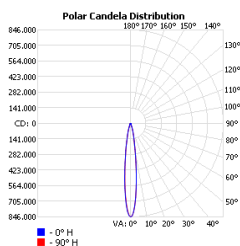

15D-5000K-CRI70