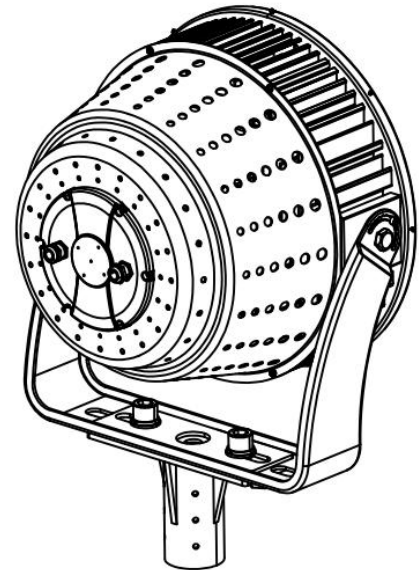

Side EPA: 0.260m² | 2.79ft²

Side EPA: 0.333m² | 3.59ft²

YOKE DIMENSIONS 300-600W

YOKE DIMENSIONS
720-1200W

CHAMPION 3

YOKE DIMENSIONS 1500-1800W

CHAMPION 3

SLIP FITTER DIMENSIONS 300-600W

CHAMPION 3

SLIP FITTER DIMENSIONS 720-1200W

CHAMPION 3

SLIP FITTER DIMENSIONS 300-1200W

CHAMPION 3

Angle markings on arm for tilt aiming.

Angle markings on yoke for horizontal aiming.