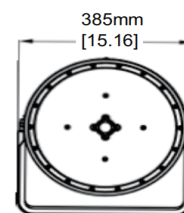

Code composition

Series	Model	Mounting	Wattage-Lumens	Optics
SFL Sports Flood Light	CHA3 Champion 3	YK Yoke (Standard) SF Slip Fitter	500W-800L 500W-80000lm	15 15D 20 20D 30 30D 45 45D 60 60D

CCT	CRI	Voltage	Dimming	Finish	Accessories
30K 3000K	70 70+	UNV 120-277V	D 0-10V Dimming	BK Black	NA No Accessories
40K 4000K	80 80+ (Option)	HV 277-480V			LAD Laser Aiming Device
50K 5000K					20SPD 20KV Surge Protection Device DMX DMX Interface RMD Remote Driver