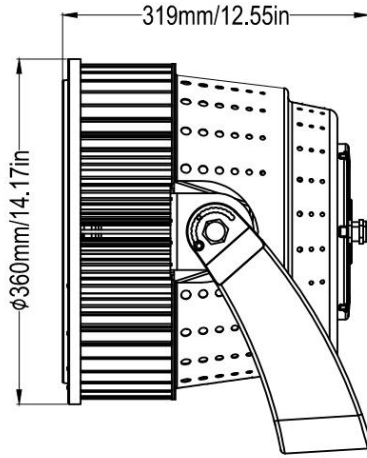

Side EPA: 0.108m² | 1.16ft²

Side EPA: 0.146m² | 1.57ft²

720-1200W

Front EPA: 0.187m² | 2.01ft²

Side EPA: 0.160m² | 1.72ft²

Side EPA: 0.183m² | 1.97ft²

1500-1800W

Front EPA: 0.374m² | 4.03ft²

Side EPA: 0.260m² | 2.79ft²

Side EPA: 0.333m² | 3.59ft²

YOKE DIMENSIONS 300-600W

YOKE DIMENSIONS
720-1200W

CHAMPION 3

YOKE DIMENSIONS 1500-1800W

CHAMPION 3

SLIP FITTER DIMENSIONS 300-600W

CHAMPION 3

SLIP FITTER DIMENSIONS 720-1200W

CHAMPION 3

SLIP FITTER DIMENSIONS 300-1200W

CHAMPION 3

Angle markings on arm for tilt aiming.

Angle markings on yoke for horizontal aiming.