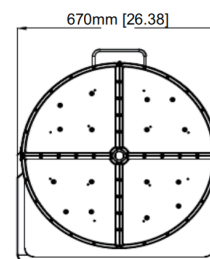

Code composition

Series	Model	Mounting	Wattage-Lumens	Optics
SFL Sports Flood Light	CHA3 Champion 3	YK Yoke	1600W-2240L 1600W-224000lm	15 15D 20 20D 30 30D 45 45D

CCT	CRI	Voltage	Dimming	Finish	Accessories
30K 3000K	70 70+	UNV 120-277V	D 0-10V Dimming	BK Black	NA No Accessories
40K 4000K	80 80+ (Option)	HV 277-480V			LAD Laser Aiming Device
50K 5000K					20SPD 20KV Surge Protection Device DMX DMX Interface RMD Remote Driver