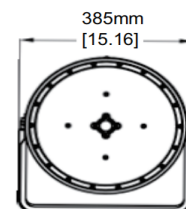

Code composition

Series	Model	Mounting	Wattage-Lumens	Optics
SFL Sports Flood Light	CHA3 Champion 3	YK Yoke (Standard) SF Slip Fitter	400W-660L 400W-66000lm	15 15D 20 20D 30 30D 45 45D 60 60D

CCT	CRI	Voltage	Dimming	Finish	Accessories
30K 3000K	70 70+	UNV 100-277V	D 0-10V Dimming	BK Black	NA No Accessories
40K 4000K	80 80+ (Option)	HV 277-480V			LAD Laser Aiming Device
50K 5000K					20SPD 20KV Surge Protection Device DMX DMX Interface RMD Remote Driver