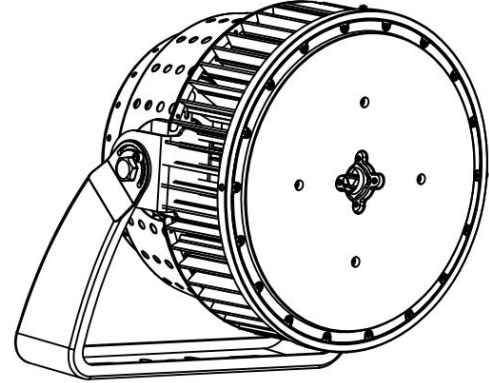

Side EPA: 0.108m² | 1.16ft²

Side EPA: 0.146m² | 1.57ft²

720-1200W

Front EPA: 0.187m² | 2.01ft²

Side EPA: 0.160m² | 1.72ft²

Side EPA: 0.183m² | 1.97ft²

1500-1800W

Front EPA: 0.374m² | 4.03ft²

Side EPA: 0.260m² | 2.79ft²

Side EPA: 0.333m² | 3.59ft²

YOKE DIMENSIONS 300-600W

YOKE DIMENSIONS
720-1200W

CHAMPION 3

YOKE DIMENSIONS 1500-1800W

CHAMPION 3

SLIP FITTER DIMENSIONS 300-600W

CHAMPION 3

SLIP FITTER DIMENSIONS 720-1200W

CHAMPION 3

SLIP FITTER DIMENSIONS 300-1200W

CHAMPION 3

Angle markings on arm for tilt aiming.

Angle markings on yoke for horizontal aiming.