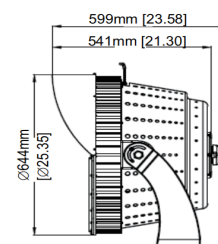

Code composition

Series	Model	Mounting	Wattage-Lumens	Optics
SFL Sports Flood Light	CHA3 Champion 3	YK Yoke	1600W-2240L 1600W-224000lm	15 15D 20 20D 30 30D 45 45D

CCT	CRI	Voltage	Dimming	Finish	Accessories
30K 3000K	70 70+	UNV 120-277V	D 0-10V Dimming	BK Black	NA No Accessories
40K 4000K	80 80+ (Option)	HV 277-480V			LAD Laser Aiming Device
50K 5000K					20SPD 20KV Surge Protection Device DMX DMX Interface RMD Remote Driver