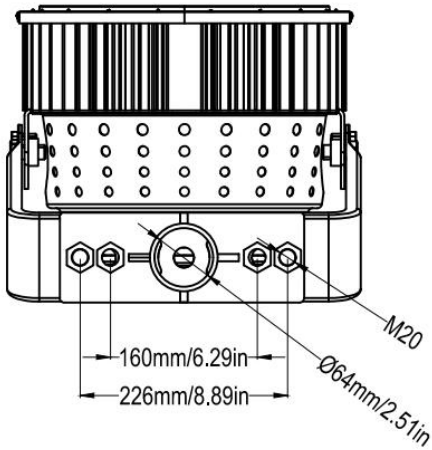

Side EPA: 0.108m² | 1.16ft²

Side EPA: 0.146m² | 1.57ft²

720-1200W

Front EPA: 0.187m² | 2.01ft²

Side EPA: 0.160m² | 1.72ft²

Side EPA: 0.183m² | 1.97ft²

1500-1800W

Front EPA: 0.374m² | 4.03ft²

Side EPA: 0.260m² | 2.79ft²

Side EPA: 0.333m² | 3.59ft²

YOKE DIMENSIONS 300-600W

YOKE DIMENSIONS
720-1200W

CHAMPION 3

YOKE DIMENSIONS 1500-1800W

CHAMPION 3

SLIP FITTER DIMENSIONS 300-600W

CHAMPION 3

SLIP FITTER DIMENSIONS 720-1200W

CHAMPION 3

SLIP FITTER DIMENSIONS 300-1200W

CHAMPION 3

Angle markings on arm for tilt aiming.

Angle markings on yoke for horizontal aiming.