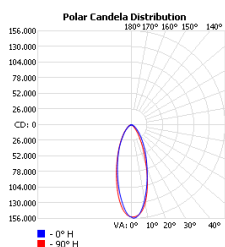

15D-5000K-CRI70

30D-5000K-CRI70

40D-5000K-CRI70

60D-5000K-CRI70

CHAMPION 3 1100W/1200W

Product Information	1100W	1200W
Installation:	Yoke (standard) or Slip fitter	
Material:	Cold forging aluminum	
Finish:	Powder coat	
System power (W):	1100W	1200W
Fixture lumen output (lm):	159500	162000
System efficiency (lm/W): 5000K	145	135
LED driver:	Integral Inventronics - 4pc	
LED engine:	Lumileds/Osram	