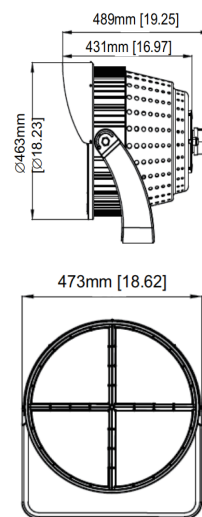

CHAMPION 3 1100W/1200W

Product Information	1100W	1200W
Installation:	Yoke (standard) or Slip fitter	
Material:	Cold forging aluminum	
Finish:	Powder coat	
System power (W):	1100W	1200W
Fixture lumen output (lm):	159500	162000
System efficiency (lm/W): 5000K	145	135
LED driver:	Integral Inventronics - 4pc	
LED engine:	Lumileds/Osram	

Packaging

Net weight lamp (kg/lb):	25.79 / 56.86	25.79 / 56.86
Gross weight carton (kg/lb):	28.88 / 63.67	28.88 / 63.67
Master carton dimensions (mm/in):	635x535x465 / 25.0x21.1x18.3	635x535x465 / 25.0x21.1x18.3
Quantity per carton:	1	1

Code composition

Series	Model	Mounting	Wattage-Lumens	Optics
SFL Sports Flood Light	CHA3 Champion 3	YK Yoke (Standard)	1100W-1595L 1100W-159500lm	15 15D
		SF Slip Fitter		20 20D
				30 30D
				40 40D
				60 60D
				80 80D

CCT	CRI	Voltage	Dimming	Finish	Accessories
30K 3000K	70 70+	UNV 120-277V	D 0-10V Dimming	BK Black	NA No Accessories
40K 4000K	80 80+ (Option)	HV 277-480V			LAD Laser Aiming Device
50K 5000K					20SPD 20KV Surge Protection Device
					DMX DMX Interface
					RMD Remote Driver

Code composition

Series	Model	Mounting	Wattage-Lumens	Optics
SFL Sports Flood Light	CHA3 Champion 3	YK Yoke (Standard)	1200W-1620L 1200W-162000lm	15 15D
		SF Slip Fitter		20 20D
				30 30D
				40 40D
				60 60D
				80 80D

CCT	CRI	Voltage	Dimming	Finish	Accessories
30K 3000K	70 70+	UNV 120-277V	D 0-10V Dimming	BK Black	NA No Accessories
40K 4000K	80 80+ (Option)	HV 277-480V			LAD Laser Aiming Device
50K 5000K					20SPD 20KV Surge Protection Device
					DMX DMX Interface
					RMD Remote Driver