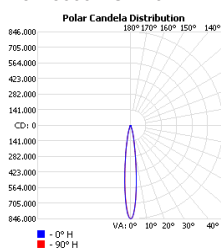

15D-5000K-CRI70