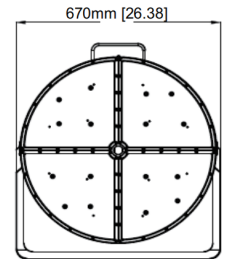

Code composition

Series	Model	Mounting	Wattage-Lumens	Optics
SFL Sports Flood Light	CHA3 Champion 3	YK Yoke	1800W-2430L 1800W-243000lm	15 15D 20 20D 30 30D 45 45D

CCCT	CRI	Voltage	Dimming	Finish	Accessories
30K 3000K	70 70+	UNV 120-277V	D 0-10V Dimming	BK Black	NA No Accessories
40K 4000K	80 80+ (Option)	HV 277-480V			LAD Laser Aiming Device
50K 5000K					20SPD 20KV Surge Protection Device DMX DMX Interface RMD Remote Driver