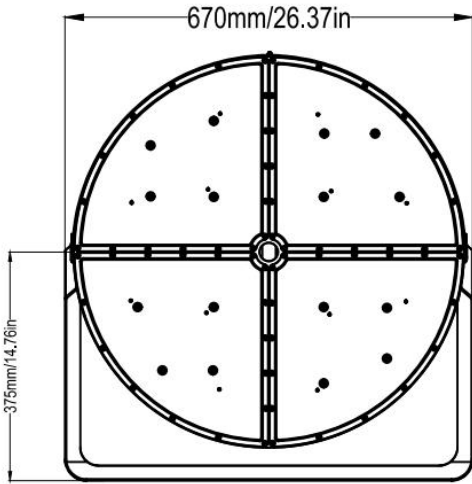

CHAMPION 3

YOKE DIMENSIONS 1500-1800W