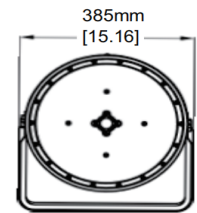

CHAMPION 3 500W/600W

Product Information	500W	600W
Installation:	Yoke (standard) or Slip fitter	
Material:	Cold forging aluminum	
Finish:	Powder coat	
System power (W):	500W	600W
Fixture lumen output (lm):	80000	93000
System efficiency (lm/W): 5000K	160	155
LED driver:	Integral Inventronics - 2pc	Integral Inventronics- 2pc
LED engine:	Lumileds/Osram	

Packaging

Net weight lamp (kg/lb):	16.36 / 36.07	16.36 / 36.07
Gross weight carton (kg/lb):	18.16 / 40.03	18.16 / 40.03
Master carton dimensions (mm/in):	515x415x400 / 20.3x16.3x15.8	515x415x400 / 20.3x16.3x15.8
Quantity per carton:	1	1

Code composition

Series	Model	Mounting	Wattage-Lumens	Optics
SFL Sports Flood Light	CHA3 Champion 3	YK Yoke (Standard) SF Slip Fitter	500W-800L 500W-80000lm	15 15D 20 20D 30 30D 45 45D 60 60D

CCT	CRI	Voltage	Dimming	Finish	Accessories
30K 3000K	70 70+	UNV 120-277V	D 0-10V Dimming	BK Black	NA No Accessories
40K 4000K	80 80+ (Option)	HV 277-480V			LAD Laser Aiming Device
50K 5000K					20SPD 20KV Surge Protection Device DMX DMX Interface RMD Remote Driver

Code composition

Series	Model	Mounting	Wattage-Lumens	Optics
SFL Sports Flood Light	CHA3 Champion 3	YK Yoke (Standard) SF Slip Fitter	600W-930L 600W-93000lm	15 15D 20 20D 30 30D 45 45D 60 60D

CCT	CRI	Voltage	Dimming	Finish	Accessories
30K 3000K	70 70+	UNV 100-277V	D 0-10V Dimming	BK Black	NA No Accessories
40K 4000K	80 80+ (Option)	HV 277-480V			LAD Laser Aiming Device
50K 5000K					20SPD 20KV Surge Protection Device DMX DMX Interface RMD Remote Driver