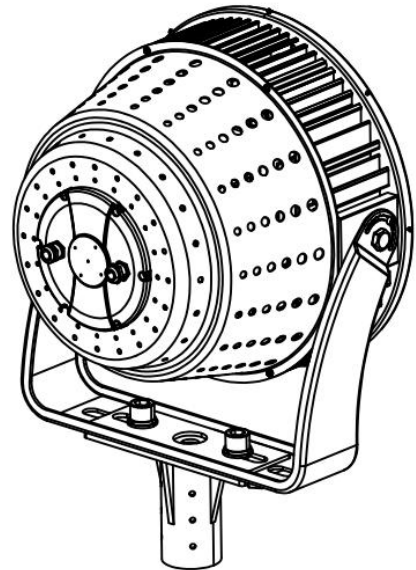

CHAMPION 3

SLIP FITTER DIMENSIONS 720-1200W