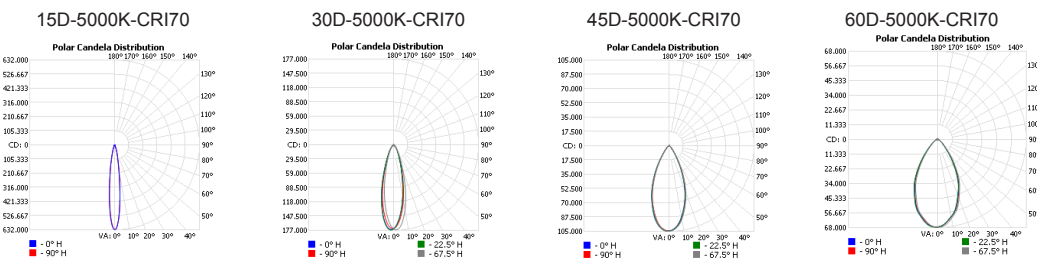

Code composition

Series	Model	Mounting	Wattage-Lumens	Optics
SFL Sports Flood Light	CHA3 Champion 3	YK Yoke (Standard) SF Slip Fitter	600W-930L 600W-93000lm	15 15D 20 20D 30 30D 45 45D 60 60D

CCT	CRI	Voltage	Dimming	Finish	Accessories
30K 3000K	70 70+	UNV 100-277V	D 0-10V Dimming	BK Black	NA No Accessories
40K 4000K	80 80+ (Option)	HV 277-480V			LAD Laser Aiming Device
50K 5000K					20SPD 20KV Surge Protection Device DMX DMX Interface RMD Remote Driver