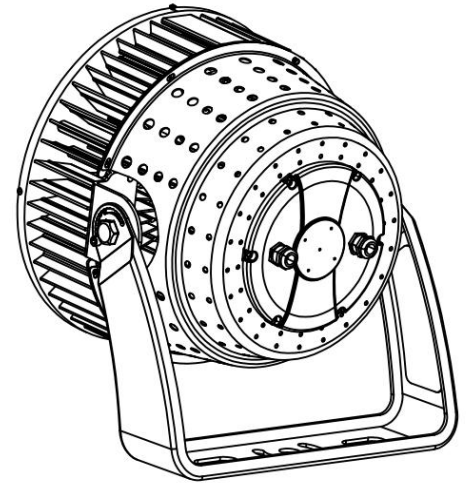

CHAMPION 3

YOKE DIMENSIONS 300-600W