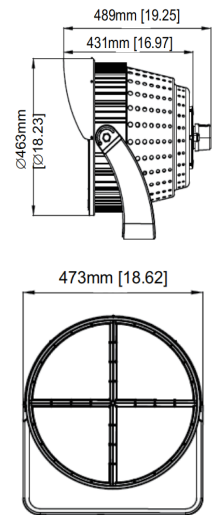

CHAMPION 3 1100W/1200W

Product Information	1100W	1200W
Installation:	Yoke (standard) or Slip fitter	
Material:	Cold forging aluminum	
Finish:	Powder coat	
System power (W):	1100W	1200W
Fixture lumen output (lm):	159500	162000
System efficiency (lm/W): 5000K	145	135
LED driver:	Integral Inventronics - 4pc	
LED engine:	Lumileds/Osram	

Packaging

Net weight lamp (kg/lb):	25.79 / 56.86	25.79 / 56.86
Gross weight carton (kg/lb):	28.88 / 63.67	28.88 / 63.67
Master carton dimensions (mm/in):	635x535x465 / 25.0x21.1x18.3	635x535x465 / 25.0x21.1x18.3
Quantity per carton:	1	1

Code composition

Series	Model	Mounting	Wattage-Lumens	Optics
SFL Sports Flood Light	CHA3 Champion 3	YK Yoke (Standard)	1100W-1595L 1100W-159500lm	15 15D
		SF Slip Fitter		20 20D
				30 30D
				40 40D
				60 60D
				80 80D

CCT	CRI	Voltage	Dimming	Finish	Accessories
30K 3000K	70 70+	UNV 120-277V	D 0-10V Dimming	BK Black	NA No Accessories
40K 4000K	80 80+ (Option)	HV 277-480V			LAD Laser Aiming Device
50K 5000K					20SPD 20KV Surge Protection Device
					DMX DMX Interface
					RMD Remote Driver

Code composition

Series	Model	Mounting	Wattage-Lumens	Optics
SFL Sports Flood Light	CHA3 Champion 3	YK Yoke (Standard)	1200W-1620L 1200W-162000lm	15 15D
		SF Slip Fitter		20 20D
				30 30D
				40 40D
				60 60D
				80 80D

CCT	CRI	Voltage	Dimming	Finish	Accessories
30K 3000K	70 70+	UNV 120-277V	D 0-10V Dimming	BK Black	NA No Accessories
40K 4000K	80 80+ (Option)	HV 277-480V			LAD Laser Aiming Device
50K 5000K					20SPD 20KV Surge Protection Device
					DMX DMX Interface
					RMD Remote Driver