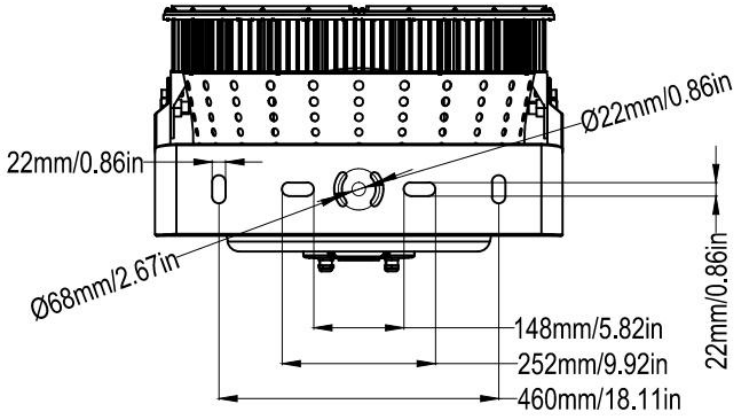

CHAMPION 3

YOKE DIMENSIONS 1500-1800W