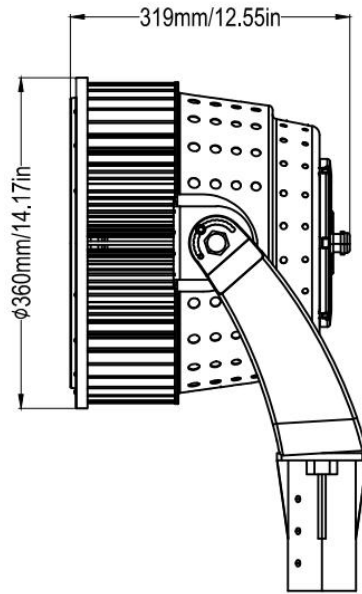

CHAMPION 3

SLIP FITTER DIMENSIONS 300-600W