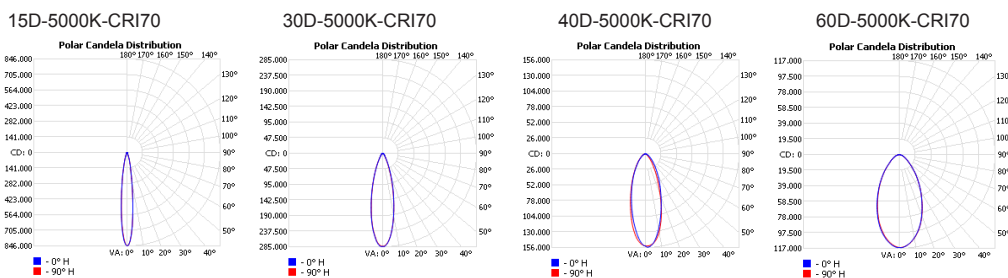

Code composition

Series	Model	Mounting	Wattage-Lumens	Optics
SFL Sports Flood Light	CHA3 Champion 3	YK Yoke (Standard)	1000W-1590L 1000W-150000lm	15 15D
		SF Slip Fitter		20 20D
				30 30D
				40 40D
				60 60D
				80 80D

CCT	CRI	Voltage	Dimming	Finish	Accessories
30K	3000K	70 70+ UNV 120-277V	D 0-10V Dimming	BK Black	NA No Accessories
40K	4000K	80 80+ (Option) HV 277-480V			LAD Laser Aiming Device
50K	5000K				20SPD 20KV Surge Protection Device
					DMX DMX Interface
					RMD Remote Driver