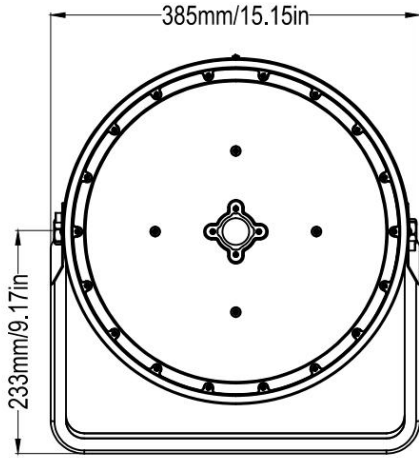

CHAMPION 3

YOKE DIMENSIONS 300-600W