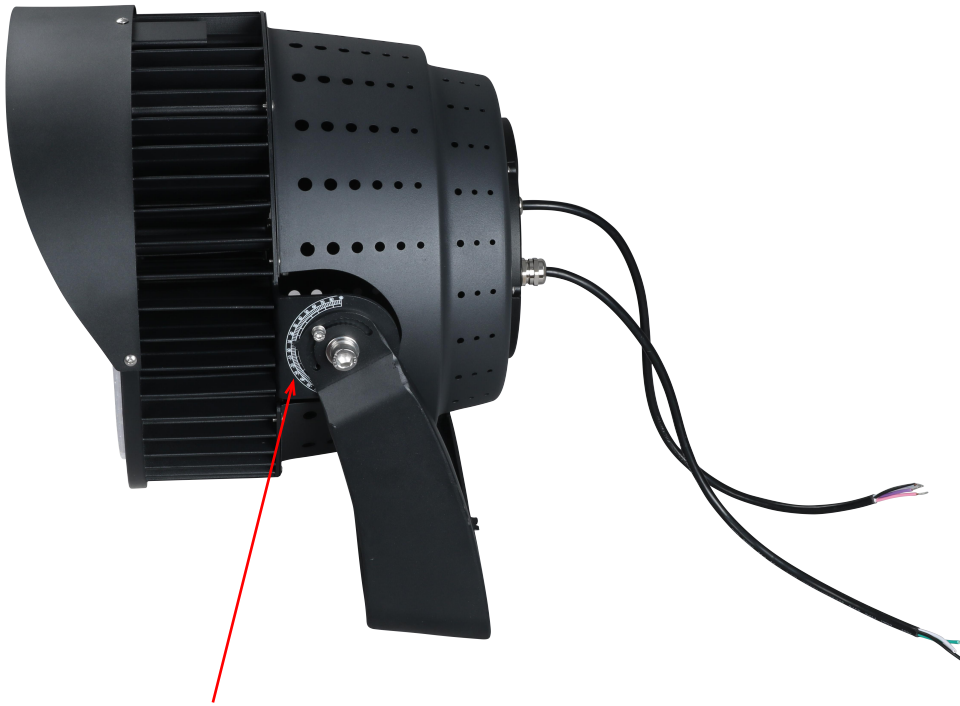

CHAMPION 3

Angle markings on arm for tilt aiming.