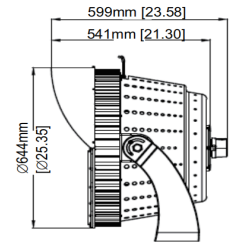

Code composition

Series	Model	Mounting	Wattage-Lumens	Optics
SFL Sports Flood Light	CHA3 Champion 3	YK Yoke	1800W-2430L 1800W-243000lm	15 15D 20 20D 30 30D 45 45D

CCCT	CRI	Voltage	Dimming	Finish	Accessories
30K 3000K	70 70+	UNV 120-277V	D 0-10V Dimming	BK Black	NA No Accessories
40K 4000K	80 80+ (Option)	HV 277-480V			LAD Laser Aiming Device
50K 5000K					20SPD 20KV Surge Protection Device DMX DMX Interface RMD Remote Driver