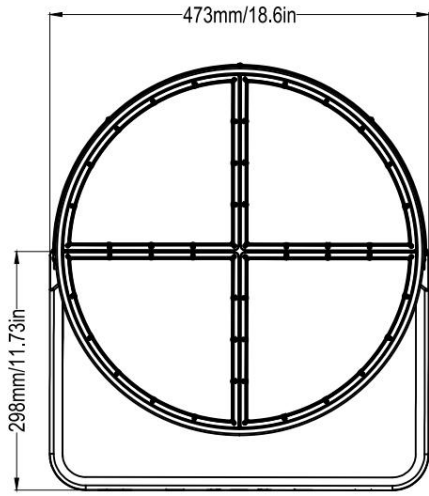

CHAMPION 3

YOKE DIMENSIONS 720-1200W