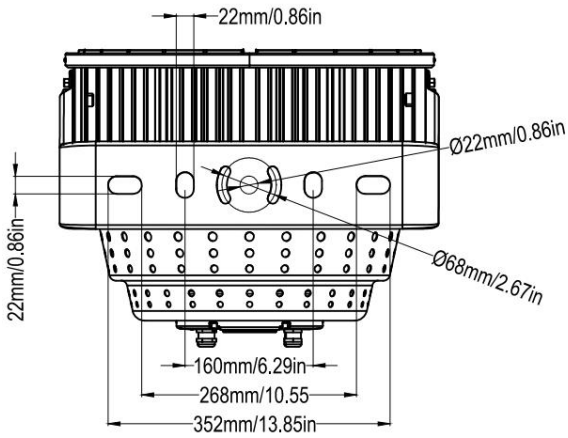

CHAMPION 3

YOKE DIMENSIONS 720-1200W