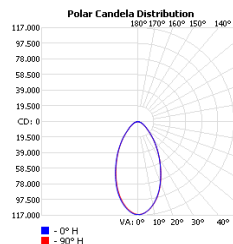

45D-5000K-CRI70