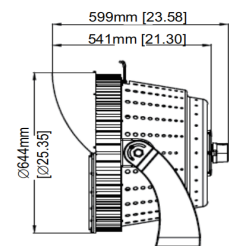

Code composition

Series	Model	Mounting	Wattage-Lumens	Optics
SFL Sports Flood Light	CHA3 Champion 3	YK Yoke	1600W-2240L 1600W-224000lm	15 15D 20 20D 30 30D 45 45D

CCT	CRI	Voltage	Dimming	Finish	Accessories
30K 3000K	70 70+	UNV 120-277V	D 0-10V Dimming	BK Black	NA No Accessories
40K 4000K	80 80+ (Option)	HV 277-480V			LAD Laser Aiming Device
50K 5000K					20SPD 20KV Surge Protection Device DMX DMX Interface RMD Remote Driver