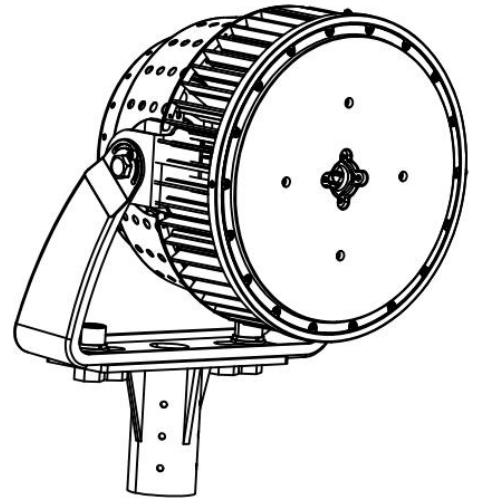

CHAMPION 3

SLIP FITTER DIMENSIONS 300-600W