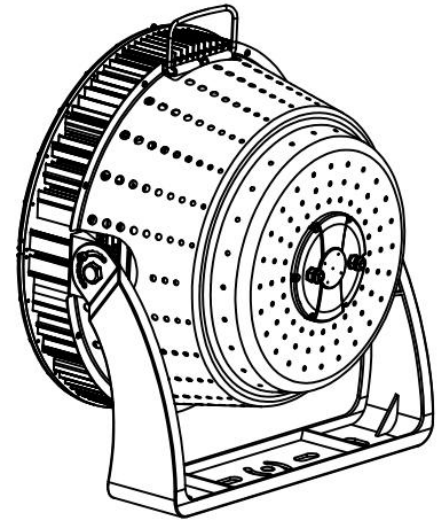

CHAMPION 3

YOKE DIMENSIONS 1500-1800W