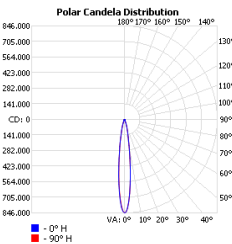

15D-5000K-CRI70