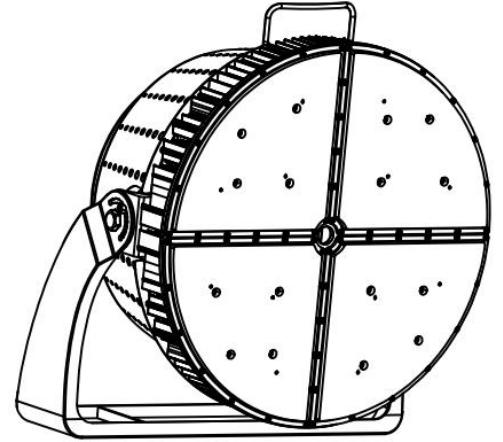

CHAMPION 3

YOKE DIMENSIONS 1500-1800W