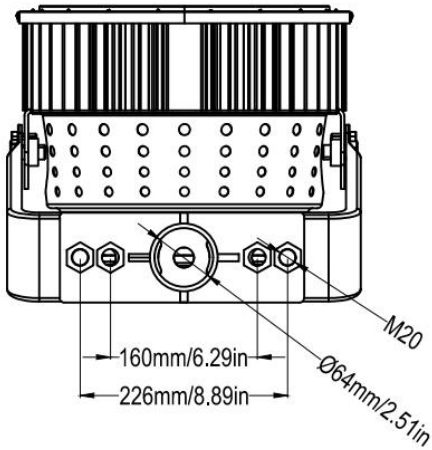

CHAMPION 3

SLIP FITTER DIMENSIONS 300-600W