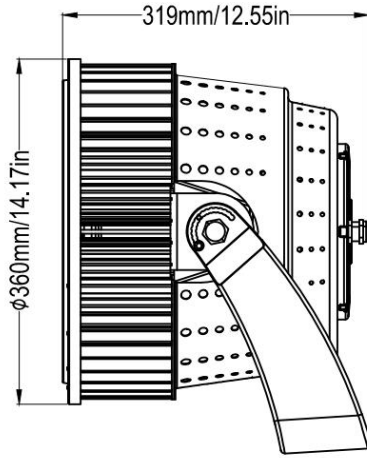

CHAMPION 3

YOKE DIMENSIONS 300-600W