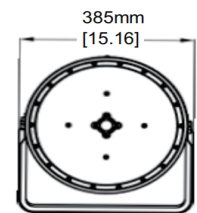

CHAMPION 3 300W/400W

Product Information	300W	400W
Installation:	Yoke (standard) or Slip fitter	
Material:	Cold forging aluminum	
Finish:	Powder coat	
System power (W):	300W	400W
Fixture lumen output (lm):	51000	66000
System efficiency (lm/W): 5000K	170	165
LED driver:	Integral Inventronics - 1pc	Integral Inventronics- 2pc
LED engine:	Lumileds	

Packaging

Net weight lamp (kg/lb):	16.36 / 36.07	16.36 / 36.07
Gross weight carton (kg/lb):	18.16 / 40.03	18.16 / 40.03
Master carton dimensions (mm/in):	515x415x400 / 20.3x16.3x15.8	515x415x400 / 20.3x16.3x15.8
Quantity per carton:	1	1

Code composition

Series	Model	Mounting	Wattage-Lumens	Optics
SFL Sports Flood Light	CHA3 Champion 3	YK Yoke (Standard) SF Slip Fitter	300W-510L 300W-51000lm	15 15D 20 20D 30 30D 45 45D 60 60D

CCT	CRI	Voltage	Dimming	Finish	Accessories
30K 3000K	70 70+	UNV 120-277V	D 0-10V Dimming	BK Black	NA No Accessories
40K 4000K	80 80+ (Option)	HV 277-480V			LAD Laser Aiming Device
50K 5000K					20SPD 20KV Surge Protection Device DMX DMX Interface RMD Remote Driver

Code composition

Series	Model	Mounting	Wattage-Lumens	Optics
SFL Sports Flood Light	CHA3 Champion 3	YK Yoke (Standard) SF Slip Fitter	400W-660L 400W-66000lm	15 15D 20 20D 30 30D 45 45D 60 60D

CCT	CRI	Voltage	Dimming	Finish	Accessories
30K 3000K	70 70+	UNV 100-277V	D 0-10V Dimming	BK Black	NA No Accessories
40K 4000K	80 80+ (Option)	HV 277-480V			LAD Laser Aiming Device
50K 5000K					20SPD 20KV Surge Protection Device DMX DMX Interface RMD Remote Driver