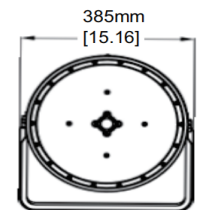

Code composition

Series	Model	Mounting	Wattage-Lumens	Optics
SFL Sports Flood Light	CHA3 Champion 3	YK Yoke (Standard) SF Slip Fitter	600W-930L 600W-93000lm	15 15D 20 20D 30 30D 45 45D 60 60D

CCT	CRI	Voltage	Dimming	Finish	Accessories
30K 3000K	70 70+	UNV 100-277V	D 0-10V Dimming	BK Black	NA No Accessories
40K 4000K	80 80+ (Option)	HV 277-480V			LAD Laser Aiming Device
50K 5000K					20SPD 20KV Surge Protection Device DMX DMX Interface RMD Remote Driver