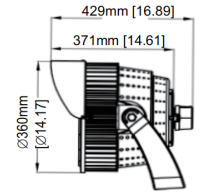

CHAMPION 3 500W/600W

Product Information	500W	600W
Installation:	Yoke (standard) or Slip fitter	
Material:	Cold forging aluminum	
Finish:	Powder coat	
System power (W):	500W	600W
Fixture lumen output (lm):	80000	93000
System efficiency (lm/W): 5000K	160	155
LED driver:	Integral Inventronics - 2pc	Integral Inventronics- 2pc
LED engine:	Lumileds/Osram	

Packaging

Net weight lamp (kg/lb):	16.36 / 36.07	16.36 / 36.07
Gross weight carton (kg/lb):	18.16 / 40.03	18.16 / 40.03
Master carton dimensions (mm/in):	515x415x400 / 20.3x16.3x15.8	515x415x400 / 20.3x16.3x15.8
Quantity per carton:	1	1

Code composition

Series	Model	Mounting	Wattage-Lumens	Optics
SFL Sports Flood Light	CHA3 Champion 3	YK Yoke (Standard) SF Slip Fitter	500W-800L 500W-80000lm	15 15D 20 20D 30 30D 45 45D 60 60D

CCT	CRI	Voltage	Dimming	Finish	Accessories
30K 3000K	70 70+	UNV 120-277V	D 0-10V Dimming	BK Black	NA No Accessories
40K 4000K	80 80+ (Option)	HV 277-480V			LAD Laser Aiming Device
50K 5000K					20SPD 20KV Surge Protection Device DMX DMX Interface RMD Remote Driver

Code composition

Series	Model	Mounting	Wattage-Lumens	Optics
SFL Sports Flood Light	CHA3 Champion 3	YK Yoke (Standard) SF Slip Fitter	600W-930L 600W-93000lm	15 15D 20 20D 30 30D 45 45D 60 60D

CCT	CRI	Voltage	Dimming	Finish	Accessories
30K 3000K	70 70+	UNV 100-277V	D 0-10V Dimming	BK Black	NA No Accessories
40K 4000K	80 80+ (Option)	HV 277-480V			LAD Laser Aiming Device
50K 5000K					20SPD 20KV Surge Protection Device DMX DMX Interface RMD Remote Driver