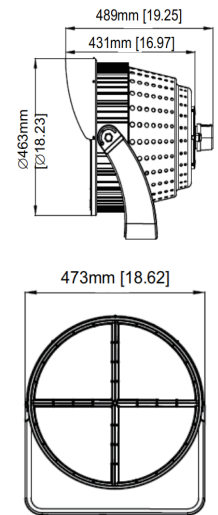

CHAMPION 3 720W/800W

Product Information	720W	800W
Installation:	Yoke (standard) or Slip fitter	
Material:	Cold forging aluminum	
Finish:	Powder coat	
System power (W):	720W	800W
Fixture lumen output (lm):	118800	128000
System efficiency (lm/W): 5000K	165	160
LED driver:	Integral Inventronics - 4pc	Integral Inventronics- 4pc
LED engine:	Lumileds/Osram	

Packaging

Net weight lamp (kg/lb):	25.79 / 56.86	25.79 / 56.86
Gross weight carton (kg/lb):	28.88 / 63.67	28.88 / 63.67
Master carton dimensions (mm/in):	635x535x465 / 25.0x21.1x18.3	635x535x465 / 25.0x21.1x18.3
Quantity per carton:	1	1

Code composition

Series	Model	Mounting	Wattage-Lumens	Optics
SFL Sports Flood Light	CHA3 Champion 3	YK Yoke (Standard)	720W-1188L 720W-118800lm	15 15D
		SF Slip Fitter		20 20D
				30 30D
				40 40D
				60 60D
				80 80D

CCT	CRI	Voltage	Dimming	Finish	Accessories	
30K	3000K	70 70+	UNV 120-277V	D 0-10V Dimming	BK Black	NA No Accessories
40K	4000K	80 80+ (Option)	HV 277-480V			LAD Laser Aiming Device
50K	5000K					20SPD 20KV Surge Protection Device
						DMX DMX Interface
						RMD Remote Driver

Code composition

Series	Model	Mounting	Wattage-Lumens	Optics
SFL Sports Flood Light	CHA3 Champion 3	YK Yoke (Standard)	800W-1280L 800W-128000lm	15 15D
		SF Slip Fitter		20 20D
				30 30D
				40 40D
				60 60D
				80 80D

CCT	CRI	Voltage	Dimming	Finish	Accessories	
30K	3000K	70 70+	UNV 120-277V	D 0-10V Dimming	BK Black	NA No Accessories
40K	4000K	80 80+ (Option)	HV 277-480V			LAD Laser Aiming Device
50K	5000K					20SPD 20KV Surge Protection Device
						DMX DMX Interface
						RMD Remote Driver