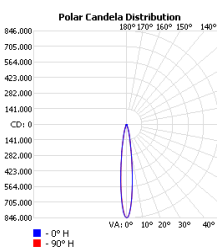

15D-5000K-CRI70