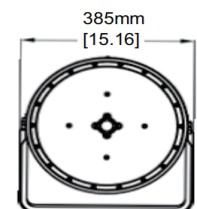

Code composition

Series	Model	Mounting	Wattage-Lumens	Optics
SFL Sports Flood Light	CHA3 Champion 3	YK Yoke (Standard) SF Slip Fitter	400W-660L 400W-66000lm	15 15D 20 20D 30 30D 45 45D 60 60D

CCT	CRI	Voltage	Dimming	Finish	Accessories
30K 3000K	70 70+	UNV 100-277V	D 0-10V Dimming	BK Black	NA No Accessories
40K 4000K	80 80+ (Option)	HV 277-480V			LAD Laser Aiming Device
50K 5000K					20SPD 20KV Surge Protection Device DMX DMX Interface RMD Remote Driver