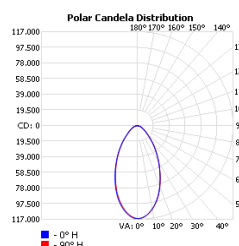

45D-5000K-CRI70