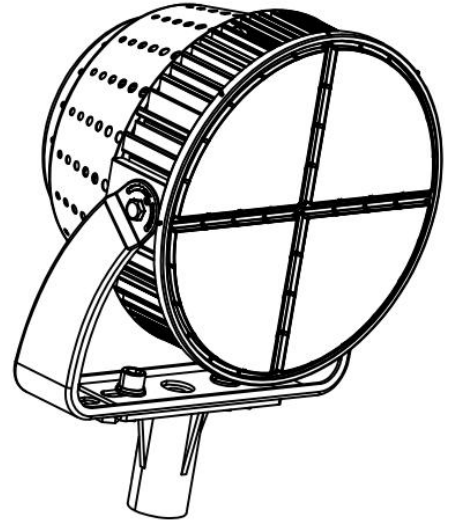

CHAMPION 3

SLIP FITTER DIMENSIONS 720-1200W