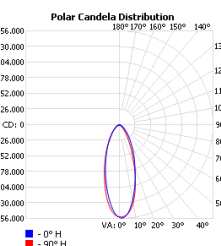

40D-5000K-CRI70