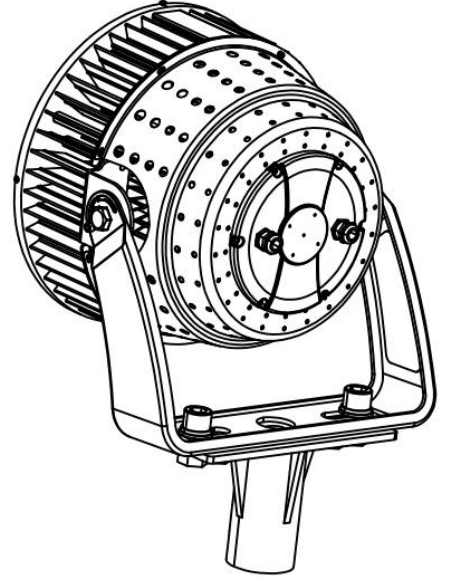

CHAMPION 3

SLIP FITTER DIMENSIONS 300-600W