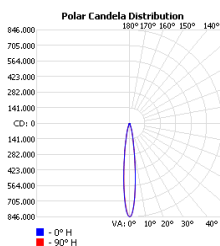

15D-5000K-CRI70