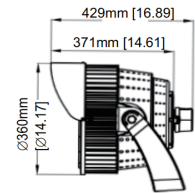

CHAMPION 3 300W/400W

Product Information	300W	400W
Installation:	Yoke (standard) or Slip fitter	
Material:	Cold forging aluminum	
Finish:	Powder coat	
System power (W):	300W	400W
Fixture lumen output (lm):	51000	66000
System efficiency (lm/W): 5000K	170	165
LED driver:	Integral Inventronics - 1pc	Integral Inventronics- 2pc
LED engine:	Lumileds	

Packaging

Net weight lamp (kg/lb):	16.36 / 36.07	16.36 / 36.07
Gross weight carton (kg/lb):	18.16 / 40.03	18.16 / 40.03
Master carton dimensions (mm/in):	515x415x400 / 20.3x16.3x15.8	515x415x400 / 20.3x16.3x15.8
Quantity per carton:	1	1

Code composition

Series	Model	Mounting	Wattage-Lumens	Optics
SFL Sports Flood Light	CHA3 Champion 3	YK Yoke (Standard) SF Slip Fitter	300W-510L 300W-51000lm	15 15D 20 20D 30 30D 45 45D 60 60D

CCT	CRI	Voltage	Dimming	Finish	Accessories
30K 3000K	70 70+	UNV 120-277V	D 0-10V Dimming	BK Black	NA No Accessories
40K 4000K	80 80+ (Option)	HV 277-480V			LAD Laser Aiming Device
50K 5000K					20SPD 20KV Surge Protection Device DMX DMX Interface RMD Remote Driver

Code composition

Series	Model	Mounting	Wattage-Lumens	Optics
SFL Sports Flood Light	CHA3 Champion 3	YK Yoke (Standard) SF Slip Fitter	400W-660L 400W-66000lm	15 15D 20 20D 30 30D 45 45D 60 60D

CCT	CRI	Voltage	Dimming	Finish	Accessories
30K 3000K	70 70+	UNV 100-277V	D 0-10V Dimming	BK Black	NA No Accessories
40K 4000K	80 80+ (Option)	HV 277-480V			LAD Laser Aiming Device
50K 5000K					20SPD 20KV Surge Protection Device DMX DMX Interface RMD Remote Driver