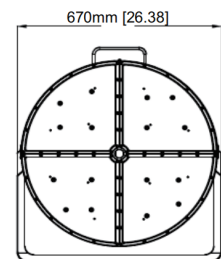

Code composition

Series	Model	Mounting	Wattage-Lumens	Optics
SFL Sports Flood Light	CHA3 Champion 3	YK Yoke	1600W-2240L 1600W-224000lm	15 15D 20 20D 30 30D 45 45D

CCT	CRI	Voltage	Dimming	Finish	Accessories
30K 3000K	70 70+	UNV 120-277V	D 0-10V Dimming	BK Black	NA No Accessories
40K 4000K	80 80+ (Option)	HV 277-480V			LAD Laser Aiming Device
50K 5000K					20SPD 20KV Surge Protection Device DMX DMX Interface RMD Remote Driver