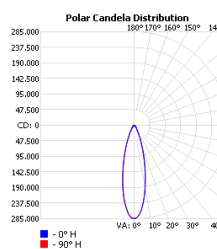

30D-5000K-CRI70