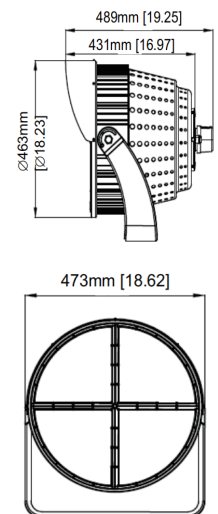

Code composition

Series	Model	Mounting	Wattage-Lumens	Optics
SFL Sports Flood Light	CHA3 Champion 3	YK Yoke (Standard)	800W-1280L 800W-128000lm	15 15D
		SF Slip Fitter		20 20D
				30 30D
				40 40D
				60 60D
				80 80D

CCT	CRI	Voltage	Dimming	Finish	Accessories	
30K	3000K	70 70+	UNV 120-277V	D 0-10V Dimming	BK Black	NA No Accessories
40K	4000K	80 80+ (Option)	HV 277-480V			LAD Laser Aiming Device
50K	5000K					20SPD 20KV Surge Protection Device
						DMX DMX Interface
						RMD Remote Driver