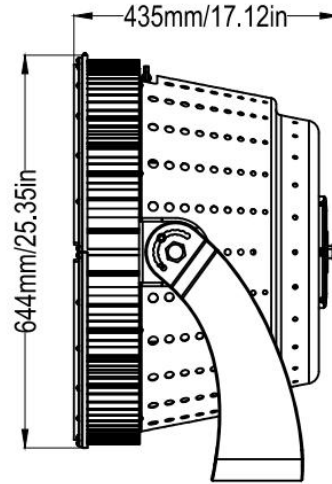

CHAMPION 3

YOKE DIMENSIONS 1500-1800W