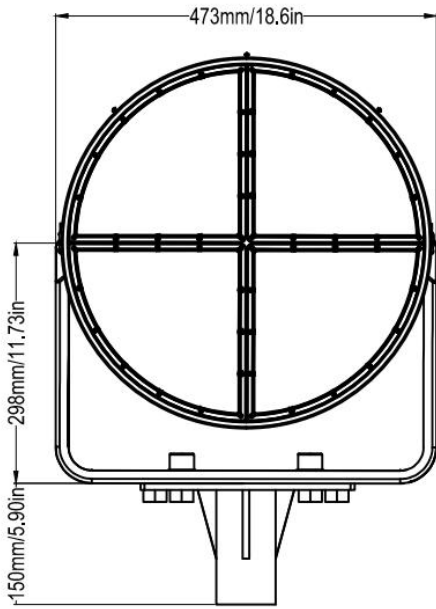

## YOKE DIMENSIONS 1500-1800W

## SLIP FITTER DIMENSIONS 300-600W

## SLIP FITTER DIMENSIONS 720-1200W