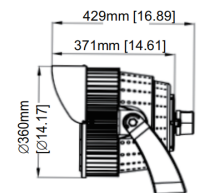

Code composition

Series	Model	Mounting	Wattage-Lumens	Optics
SFL Sports Flood Light	CHA3 Champion 3	YK Yoke (Standard) SF Slip Fitter	600W-930L 600W-93000lm	15 15D 20 20D 30 30D 45 45D 60 60D

CCT	CRI	Voltage	Dimming	Finish	Accessories
30K 3000K	70 70+	UNV 100-277V	D 0-10V Dimming	BK Black	NA No Accessories
40K 4000K	80 80+ (Option)	HV 277-480V			LAD Laser Aiming Device
50K 5000K					20SPD 20KV Surge Protection Device DMX DMX Interface RMD Remote Driver