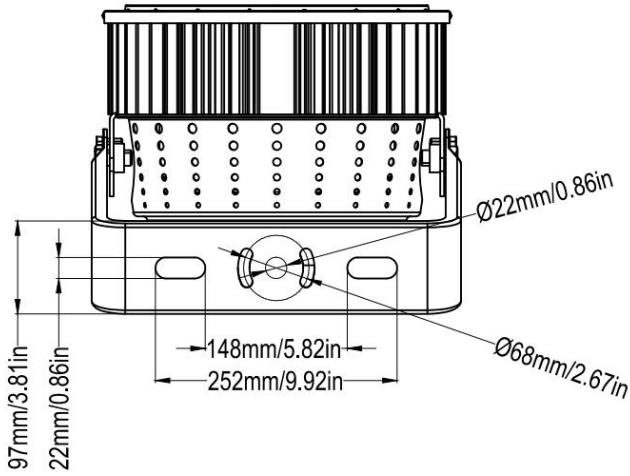

CHAMPION 3

YOKE DIMENSIONS 300-600W