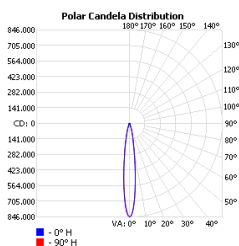

15D-5000K-CRI70