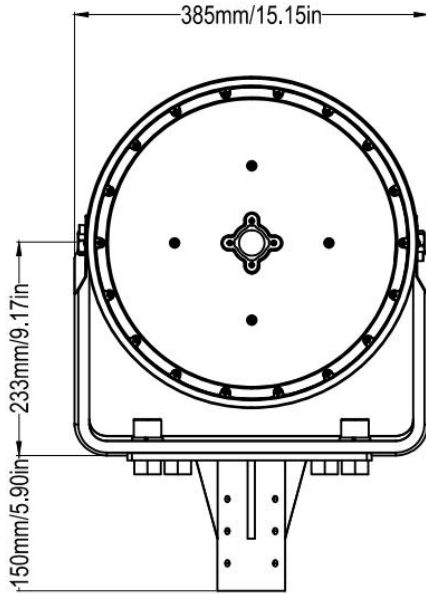

CHAMPION 3

SLIP FITTER DIMENSIONS 300-600W