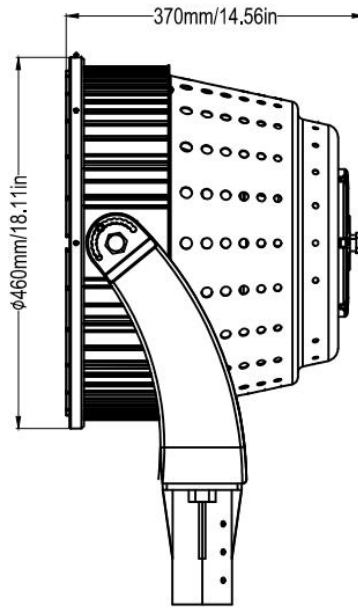

CHAMPION 3

SLIP FITTER DIMENSIONS 720-1200W