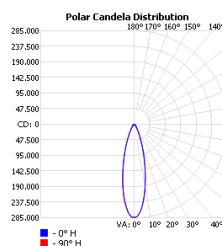

30D-5000K-CRI70