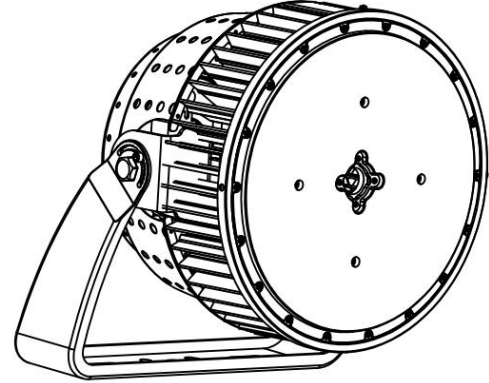

CHAMPION 3

YOKE DIMENSIONS 300-600W