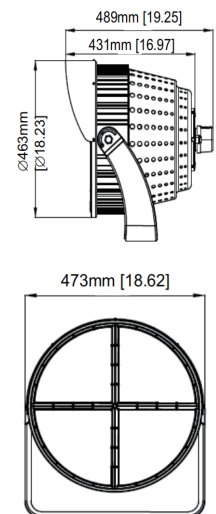

Code composition

Series	Model	Mounting	Wattage-Lumens	Optics
SFL Sports Flood Light	CHA3 Champion 3	YK Yoke (Standard)	1000W-1590L 1000W-150000lm	15 15D
		SF Slip Fitter		20 20D
				30 30D
				40 40D
				60 60D
				80 80D

CCT	CRI	Voltage	Dimming	Finish	Accessories
30K	3000K	70 70+ UNV 120-277V	D 0-10V Dimming	BK Black	NA No Accessories
40K	4000K	80 80+ (Option) HV 277-480V			LAD Laser Aiming Device
50K	5000K				20SPD 20KV Surge Protection Device
					DMX DMX Interface
					RMD Remote Driver