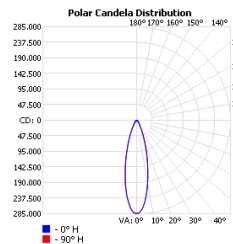

30D-5000K-CRI70