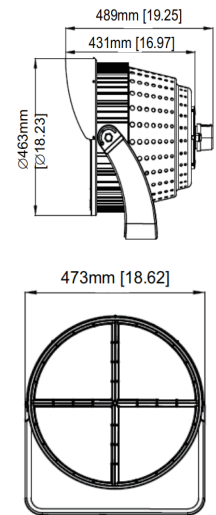

CHAMPION 3 900W/1000W

Product Information	900W	1000W
Installation:	Yoke (standard) or Slip fitter	
Material:	Cold forging aluminum	
Finish:	Powder coat	
System power (W):	900W	1000W
Fixture lumen output (lm):	139500	150000
System efficiency (lm/W): 5000K	155	150
LED driver:	Integral Inventronics - 4pc	Integral Inventronics- 4pc
LED engine:	Lumileds/Osram	

Packaging

Net weight lamp (kg/lb):	25.79 / 56.86	25.79 / 56.86
Gross weight carton (kg/lb):	28.88 / 63.67	28.88 / 63.67
Master carton dimensions (mm/in):	635x535x465 / 25.0x21.1x18.3	635x535x465 / 25.0x21.1x18.3
Quantity per carton:	1	1

Code composition

Series	Model	Mounting	Wattage-Lumens	Optics
SFL Sports Flood Light	CHA3 Champion 3	YK Yoke (Standard)	900W-1395L 900W-139500lm	15 15D
		SF Slip Fitter		20 20D
				30 30D
				40 40D
				60 60D
				80 80D

CCT	CRI	Voltage	Dimming	Finish	Accessories
30K	3000K	70 70+ UNV 120-277V	D 0-10V Dimming	BK Black	NA No Accessories
40K	4000K	80 80+ (Option) HV 277-480V			LAD Laser Aiming Device
50K	5000K				20SPD 20KV Surge Protection Device
					DMX DMX Interface
					RMD Remote Driver

Code composition

Series	Model	Mounting	Wattage-Lumens	Optics
SFL Sports Flood Light	CHA3 Champion 3	YK Yoke (Standard)	1000W-1590L 1000W-150000lm	15 15D
		SF Slip Fitter		20 20D
				30 30D
				40 40D
				60 60D
				80 80D

CCT	CRI	Voltage	Dimming	Finish	Accessories
30K	3000K	70 70+ UNV 120-277V	D 0-10V Dimming	BK Black	NA No Accessories
40K	4000K	80 80+ (Option) HV 277-480V			LAD Laser Aiming Device
50K	5000K				20SPD 20KV Surge Protection Device
					DMX DMX Interface
					RMD Remote Driver