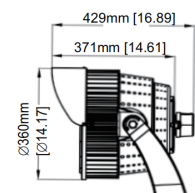

Code composition

Series	Model	Mounting	Wattage-Lumens	Optics
SFL Sports Flood Light	CHA3 Champion 3	YK Yoke (Standard) SF Slip Fitter	400W-660L 400W-66000lm	15 15D 20 20D 30 30D 45 45D 60 60D

CCT	CRI	Voltage	Dimming	Finish	Accessories
30K 3000K	70 70+	UNV 100-277V	D 0-10V Dimming	BK Black	NA No Accessories
40K 4000K	80 80+ (Option)	HV 277-480V			LAD Laser Aiming Device
50K 5000K					20SPD 20KV Surge Protection Device DMX DMX Interface RMD Remote Driver