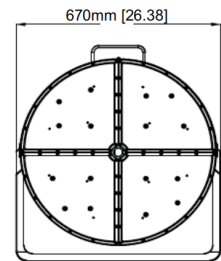

CHAMPION 3 1500W/1600W

Product Information	1500W	1600W
Installation:	Yoke	
Material:	Cold forging aluminum	
Finish:	Powder coat	
System power (W):	1500W	1600W
Fixture lumen output (lm):	217500	224000
System efficiency (lm/W): 5000K	145	140
LED driver:	Integral Inventronics - 4pc	Integral Inventronics- 4pc
LED engine:	Lumileds/Osram	

Packaging

Net weight lamp (kg/lb):	51.96 / 114.55	51.96 / 114.55
Gross weight carton (kg/lb):	57.47 / 126.70	57.47 / 126.70
Master carton dimensions (mm/in):	820x750x525 / 32.3x29.5x20.7	820x750x525 / 32.3x29.5x20.7
Quantity per carton:	1	1

Code composition

Series	Model	Mounting	Wattage-Lumens	Optics
SFL Sports Flood Light	CHA3 Champion 3	YK Yoke	1500W-2175L 1500W-217500lm	15 15D 20 20D 30 30D 45 45D

CCT	CRI	Voltage	Dimming	Finish	Accessories
30K 3000K	70 70+	UNV 120-277V	D 0-10V Dimming	BK Black	NA No Accessories
40K 4000K	80 80+ (Option)	HV 277-480V			LAD Laser Aiming Device
50K 5000K					20SPD 20KV Surge Protection Device DMX DMX Interface RMD Remote Driver

Code composition

Series	Model	Mounting	Wattage-Lumens	Optics
SFL Sports Flood Light	CHA3 Champion 3	YK Yoke	1600W-2240L 1600W-224000lm	15 15D 20 20D 30 30D 45 45D

CCT	CRI	Voltage	Dimming	Finish	Accessories
30K 3000K	70 70+	UNV 120-277V	D 0-10V Dimming	BK Black	NA No Accessories
40K 4000K	80 80+ (Option)	HV 277-480V			LAD Laser Aiming Device
50K 5000K					20SPD 20KV Surge Protection Device DMX DMX Interface RMD Remote Driver