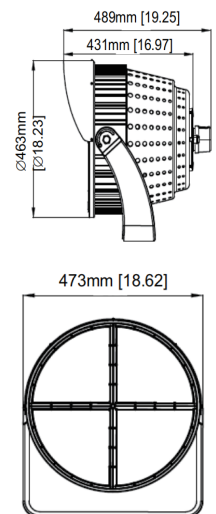

Code composition

Series	Model	Mounting	Wattage-Lumens	Optics
SFL Sports Flood Light	CHA3 Champion 3	YK Yoke (Standard)	1200W-1620L 1200W-162000lm	15 15D
		SF Slip Fitter		20 20D
				30 30D
				40 40D
				60 60D
				80 80D

CCT	CRI	Voltage	Dimming	Finish	Accessories
30K 3000K	70 70+	UNV 120-277V	D 0-10V Dimming	BK Black	NA No Accessories
40K 4000K	80 80+ (Option)	HV 277-480V			LAD Laser Aiming Device
50K 5000K					20SPD 20KV Surge Protection Device
					DMX DMX Interface
					RMD Remote Driver