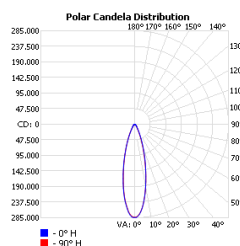

30D-5000K-CRI70