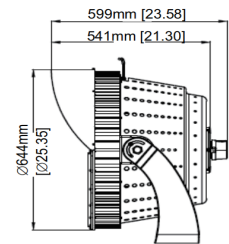

CHAMPION 3 1500W/1600W

Product Information	1500W	1600W
Installation:	Yoke	
Material:	Cold forging aluminum	
Finish:	Powder coat	
System power (W):	1500W	1600W
Fixture lumen output (lm):	217500	224000
System efficiency (lm/W): 5000K	145	140
LED driver:	Integral Inventronics - 4pc	Integral Inventronics- 4pc
LED engine:	Lumileds/Osram	

Packaging

Net weight lamp (kg/lb):	51.96 / 114.55	51.96 / 114.55
Gross weight carton (kg/lb):	57.47 / 126.70	57.47 / 126.70
Master carton dimensions (mm/in):	820x750x525 / 32.3x29.5x20.7	820x750x525 / 32.3x29.5x20.7
Quantity per carton:	1	1

Code composition

Series	Model	Mounting	Wattage-Lumens	Optics
SFL Sports Flood Light	CHA3 Champion 3	YK Yoke	1500W-2175L 1500W-217500lm	15 15D 20 20D 30 30D 45 45D

CCT	CRI	Voltage	Dimming	Finish	Accessories
30K 3000K	70 70+	UNV 120-277V	D 0-10V Dimming	BK Black	NA No Accessories
40K 4000K	80 80+ (Option)	HV 277-480V			LAD Laser Aiming Device
50K 5000K					20SPD 20KV Surge Protection Device DMX DMX Interface RMD Remote Driver

Code composition

Series	Model	Mounting	Wattage-Lumens	Optics
SFL Sports Flood Light	CHA3 Champion 3	YK Yoke	1600W-2240L 1600W-224000lm	15 15D 20 20D 30 30D 45 45D

CCT	CRI	Voltage	Dimming	Finish	Accessories
30K 3000K	70 70+	UNV 120-277V	D 0-10V Dimming	BK Black	NA No Accessories
40K 4000K	80 80+ (Option)	HV 277-480V			LAD Laser Aiming Device
50K 5000K					20SPD 20KV Surge Protection Device DMX DMX Interface RMD Remote Driver