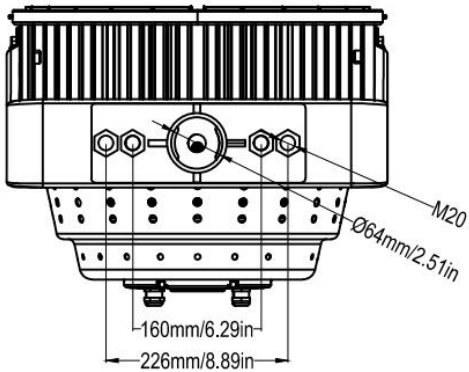

CHAMPION 3

SLIP FITTER DIMENSIONS 720-1200W