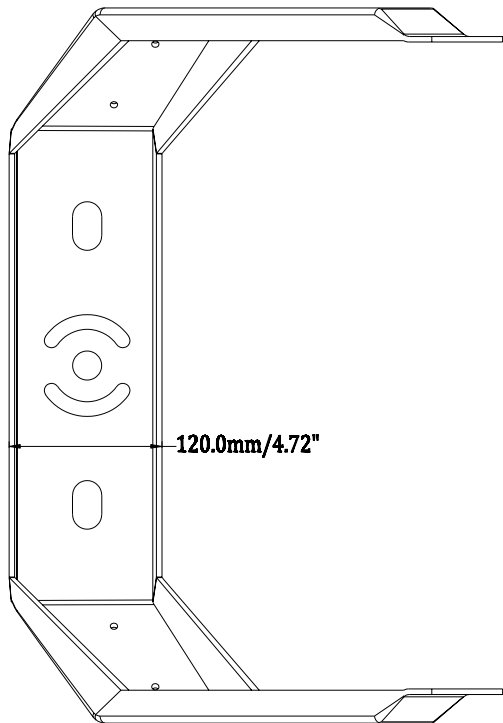

750-1200W

Front EPA: 0.195m² | 2.10ft²

Side EPA: 0.168m² | 1.81ft²

Side EPA: 0.271m² | 2.92ft²

CHAMPION 2

Angle markings on yoke for horizontal aiming.

Angle markings on arm for tilt aiming.

CHAMPION 2

YOKE DIMENSIONS 300-600W

CHAMPION 2

YOKE DIMENSIONS 750-1200W

CHAMPION 2

SLIP FITTER DIMENSIONS