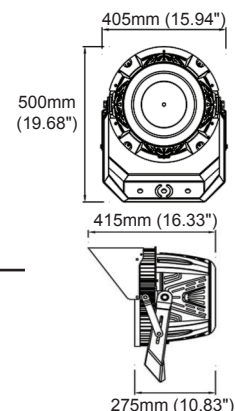

Code composition

Series	Model	Mounting	Wattage-Lumens	Optics
SFL Sports Flood Light	CHA2 Champion 2	YK Yoke (Standard)	600W-900L 600W-90000lm	30 30D
		SF Slip Fitter		40 40D
				60 60D

CCT	CRI	Voltage	Dimming	Finish	Accessories
30K 3000K	70 70+	UNV 100-277V	D 0-10V Dimming	BK Black	NA No Accessories
40K 4000K		HV 277-480V			LAD Laser Aiming Device
50K 5000K					DMX DMX Interface
57K 5700