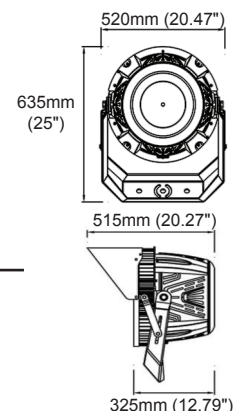

Code composition

Series	Model	Mounting	Wattage-Lumens	Optics
SFL Sports Flood Light	CHA2 Champion 2	YK Yoke (Standard)	1000W-1300L 100W-130000lm	15 15D
		SF Slip Fitter		20 20D
				25 25D
				40 40D
				60 60D
				80 80D

CCT	CRI	Voltage	Dimming	Finish	Accessories	
30K	3000K	70 70+	UNV 120-277V	D 0-10V Dimming	BK Black	NA No Accessories
40K	4000K		HV 277-480V			LAD Laser Aiming Device
50K	5000K					DMX DMX Interface
57K	5700