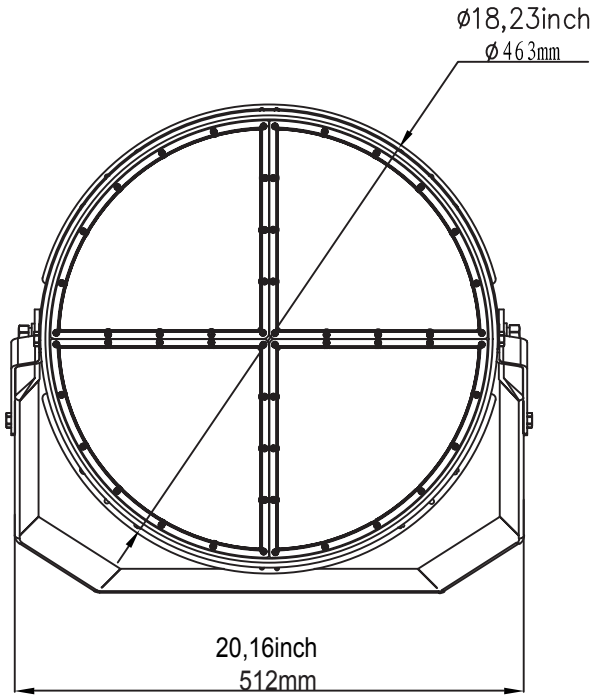

1250W-30D-5000K-CRI70

1250W-40D-5000K-CRI70

1250W-60D-5000K-CRI70

CHAMPION 2

EPA
300-600W

Front EPA: 0.118m² | 1.27ft²

Side EPA: 0.107m² | 1.15ft²

Side EPA: 0.148m² | 1.59ft²

750-1200W

Front EPA: 0.195m² | 2.10ft²

Side EPA: 0.168m² | 1.81ft²

Side EPA: 0.271m² | 2.92ft²

CHAMPION 2

Angle markings on yoke for horizontal aiming.

Angle markings on arm for tilt aiming.

CHAMPION 2

YOKE DIMENSIONS 300-600W

CHAMPION 2

YOKE DIMENSIONS 750-1200W

CHAMPION 2

SLIP FITTER DIMENSIONS