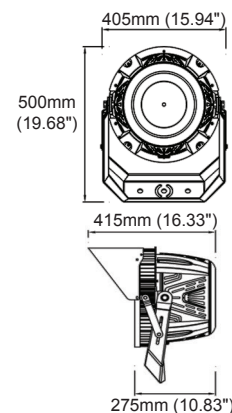

Code composition

Series	Model	Mounting	Wattage-Lumens	Optics
SFL Sports Flood Light	CHA2 Champion 2	YK Yoke (Standard)	300W-480L 300W-48000lm	30 30D
		SF Slip Fitter		40 40D
				60 60D

CCT	CRI	Voltage	Dimming	Finish	Accessories
30K 3000K	70 70+	UNV 100-277V	D 0-10V Dimming	BK Black	NA No Accessories
40K 4000K		HV 277-480V			LAD Laser Aiming Device
50K 5000K					DMX DMX Interface
57K 5700