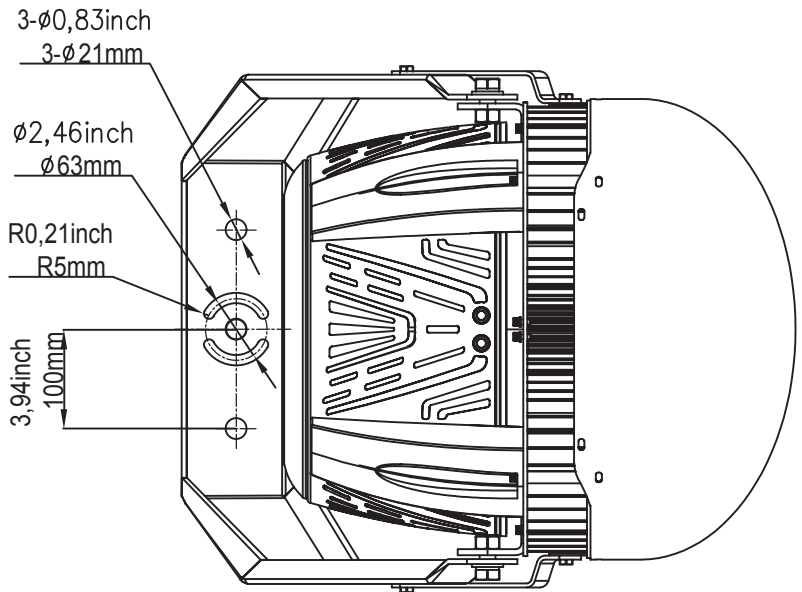

750-1200W

Front EPA: 0.195m² | 2.10ft²

Side EPA: 0.168m² | 1.81ft²

Side EPA: 0.271m² | 2.92ft²

CHAMPION 2

Angle markings on yoke for horizontal aiming.

Angle markings on arm for tilt aiming.

CHAMPION 2

YOKE DIMENSIONS 300-600W

CHAMPION 2

YOKE DIMENSIONS 750-1200W

CHAMPION 2

SLIP FITTER DIMENSIONS