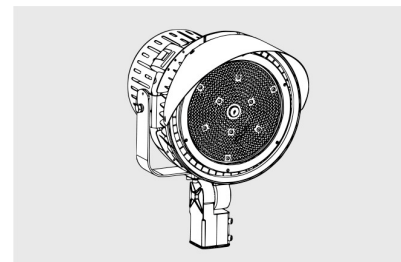

Length of power cable: 2m (6')

Standard surge protection 10KVA

Certifications and Warranty

CE, cUL, FCC, and DLC Listed with 6 year warranty

Yoke (Standard) Mounting Options

Slip Fitter Mounting Options

Visor (Included) Mounting Options

CHAMPION 2 300W/400W

Product Information	300W	400W
Installation:	Yoke (standard) or Slip fitter	
Material:	Die-cast aluminum	
Finish:	Powder coat	
System power (W):	300W	400W
Fixture lumen output (lm):	48000	64000
System efficiency (lm/W): 5000K	160	160
LED driver:	Integral Inventronics - 1pc	Integral - 2pc
LED engine:	Lumileds	