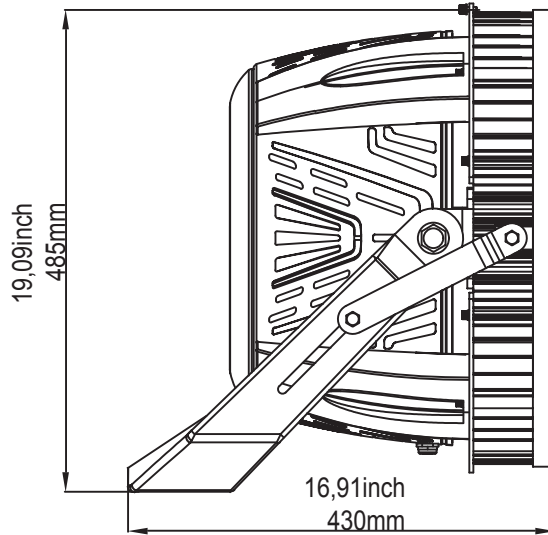

750-1200W

Front EPA: 0.195m² | 2.10ft²

Side EPA: 0.168m² | 1.81ft²

Side EPA: 0.271m² | 2.92ft²

CHAMPION 2

Angle markings on yoke for horizontal aiming.

Angle markings on arm for tilt aiming.

CHAMPION 2

YOKE DIMENSIONS 300-600W

CHAMPION 2

YOKE DIMENSIONS 750-1200W

CHAMPION 2

SLIP FITTER DIMENSIONS