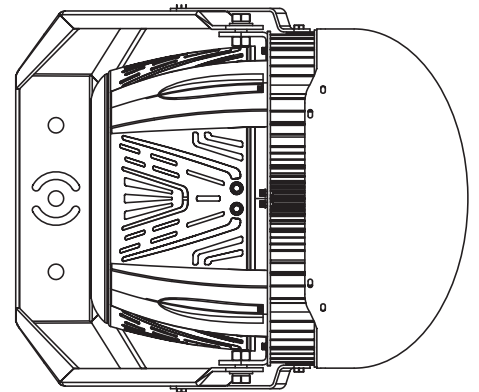

1250W-30D-5000K-CRI70

1250W-40D-5000K-CRI70

1250W-60D-5000K-CRI70

CHAMPION 2

EPA
300-600W

Front EPA: 0.118m² | 1.27ft²

Side EPA: 0.107m² | 1.15ft²

Side EPA: 0.148m² | 1.59ft²

750-1200W

Front EPA: 0.195m² | 2.10ft²

Side EPA: 0.168m² | 1.81ft²

Side EPA: 0.271m² | 2.92ft²

CHAMPION 2

Angle markings on yoke for horizontal aiming.

Angle markings on arm for tilt aiming.

CHAMPION 2