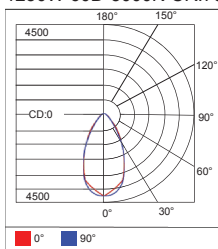

Packaging

Net weight lamp (kg/lb):	19.5 / 42.99
Gross weight carton (kg/lb):	25 / 55.12
Master carton dimensions (mm/in):	620x570x415 / 24.4x22.4x16.34
Quantity per carton:	1

Code composition

Series	Model	Mounting	Wattage-Lumens	Optics	
SFL Sports Flood Light	CHA2 Champion 2	YK Yoke (Standard)	1200W-1560L 1200W-156000lm	15 15D	
		SF Slip Fitter		20 20D	
				25 25D	
				40 40D	
				60 60D	
				80 80D	
CCT	CRI	Voltage	Dimming	Finish	Accessories
30K 3000K	70 70+	UNV 120-277V	D 0-10V Dimming	BK Black	NA No Accessories
40K 4000K		HV 277-480V			LAD Laser Aiming Device
50K 5000K					DMX DMX Interface
57K 5700					

1250W-30D-5000K-CRI70

1250W-40D-5000K-CRI70

1250W-60D-5000K-CRI70

CHAMPION 2

EPA
300-600W

Front EPA: 0.118m² | 1.27ft²

Side EPA: 0.107m² | 1.15ft²

Side EPA: 0.148m² | 1.59ft²

750-1200W

Front EPA: 0.195m² | 2.10ft²

Side EPA: 0.168m² | 1.81ft²

Side EPA: 0.271m² | 2.92ft²

CHAMPION 2

Angle markings on yoke for horizontal aiming.

Angle markings on arm for tilt aiming.

CHAMPION 2