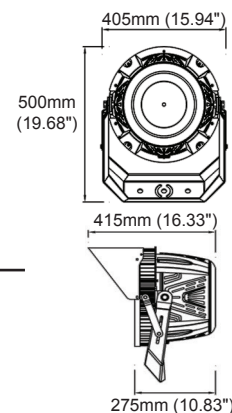

Code composition

Series	Model	Mounting	Wattage-Lumens	Optics
SFL Sports Flood Light	CHA2 Champion 2	YK Yoke (Standard)	400W-640L 400W-64000lm	30 30D
		SF Slip Fitter		40 40D
				60 60D

CCT	CRI	Voltage	Dimming	Finish	Accessories
30K 3000K	70 70+	UNV 100-277V	D 0-10V Dimming	BK Black	NA No Accessories
40K 4000K		HV 277-480V			LAD Laser Aiming Device
50K 5000K					DMX DMX Interface
57K 5700