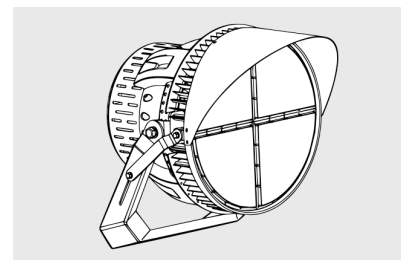

Length of power cable: 2m (6')

Standard surge protection 10KVA

Certifications and Warranty

CE, cUL, FCC, and DLC Listed with 6 year warranty

Yoke (Standard) Mounting Options

Slip Fitter Mounting Options

Visor (Included) Mounting Options