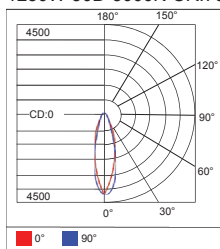

Packaging

Net weight lamp (kg/lb):	19.5 / 42.99
Gross weight carton (kg/lb):	25 / 55.12
Master carton dimensions (mm/in):	620x570x415 / 24.4x22.4x16.34
Quantity per carton:	1

Code composition

Series	Model	Mounting	Wattage-Lumens	Optics	
SFL Sports Flood Light	CHA2 Champion 2	YK Yoke (Standard)	1200W-1560L 1200W-156000lm	15 15D	
		SF Slip Fitter		20 20D	
				25 25D	
				40 40D	
				60 60D	
				80 80D	
CCT	CRI	Voltage	Dimming	Finish	Accessories
30K 3000K	70 70+	UNV 120-277V	D 0-10V Dimming	BK Black	NA No Accessories
40K 4000K		HV 277-480V			LAD Laser Aiming Device
50K 5000K					DMX DMX Interface
57K 5700					

1250W-30D-5000K-CRI70

1250W-40D-5000K-CRI70

1250W-60D-5000K-CRI70

CHAMPION 2

EPA
300-600W

Front EPA: 0.118m² | 1.27ft²

Side EPA: 0.107m² | 1.15ft²

Side EPA: 0.148m² | 1.59ft²

750-1200W

Front EPA: 0.195m² | 2.10ft²

Side EPA: 0.168m² | 1.81ft²

Side EPA: 0.271m² | 2.92ft²

CHAMPION 2

Angle markings on yoke for horizontal aiming.

Angle markings on arm for tilt aiming.

CHAMPION 2