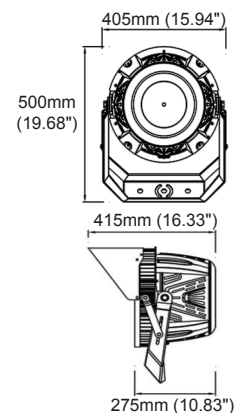

Code composition

Series	Model	Mounting	Wattage-Lumens	Optics
SFL Sports Flood Light	CHA2 Champion 2	YK Yoke (Standard)	500W-775L 500W-77500lm	30 30D
		SF Slip Fitter		40 40D
				60 60D

CCT	CRI	Voltage	Dimming	Finish	Accessories
30K 3000K	70 70+	UNV 100-277V	D 0-10V Dimming	BK Black	NA No Accessories
40K 4000K		HV 277-480V			LAD Laser Aiming Device
50K 5000K					DMX DMX Interface
57K 5700