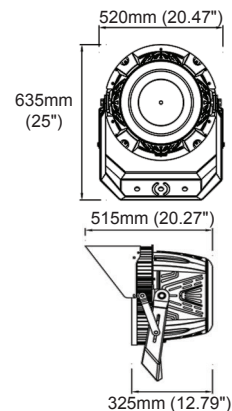

Packaging

Net weight lamp (kg/lb):	23.00 / 50.71	23.00 / 50.71
Gross weight carton (kg/lb):	27.50 / 60.63	27.50 / 60.63
Master carton dimensions (mm/in):	620x570x415 / 24.4x22.4x16.34	620x570x415 / 24.4x22.4x16.34
Quantity per carton:	1	1

750W-30D-5000K-CRI70 750W-40D-5000K-CRI70 750W-60D-5000K-CRI70

CHAMPION 2 1200W

Product Information

1200W

Installation:	Yoke (standard) or Slip fitter
Material:	Die-cast aluminum
Finish:	Powder coat
System power (W):	1200W
Fixture lumen output (lm):	156000
System efficiency (lm/W): 5000K	130
LED driver:	Inventronics 2pc @ 600W Remote
LED engine:	OSRAM

Packaging

Net weight lamp (kg/lb):	19.5 / 42.99
Gross weight carton (kg/lb):	25 / 55.12
Master carton dimensions (mm/in):	620x570x415 / 24.4x22.4x16.34
Quantity per carton:	1

Code composition

Series	Model	Mounting	Wattage-Lumens	Optics	
SFL Sports Flood Light	CHA2 Champion 2	YK Yoke (Standard)	1200W-1560L 1200W-156000lm	15 15D	
		SF Slip Fitter		20 20D	
				25 25D	
				40 40D	
				60 60D	
				80 80D	
CCT	CRI	Voltage	Dimming	Finish	Accessories
30K 3000K	70 70+	UNV 120-277V	D 0-10V Dimming	BK Black	NA No Accessories
40K 4000K		HV 277-480V			LAD Laser Aiming Device
50K 5000K					DMX DMX Interface
57K 5700					

750-1200W

Front EPA: 0.195m² | 2.10ft²

Side EPA: 0.168m² | 1.81ft²

Side EPA: 0.271m² | 2.92ft²

CHAMPION 2

Angle markings on yoke for horizontal aiming.

Angle markings on arm for tilt aiming.

CHAMPION 2