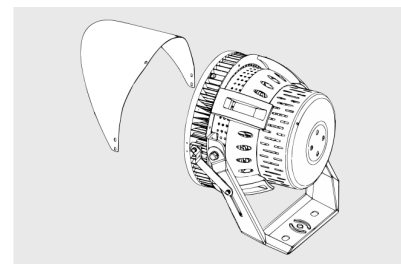

Length of power cable: 2m (6')

Standard surge protection 10KVA

Certifications and Warranty

CE, cUL, FCC, and DLC Listed with 6 year warranty

Yoke (Standard) Mounting Options

Slip Fitter Mounting Options

Visor (Included) Mounting Options