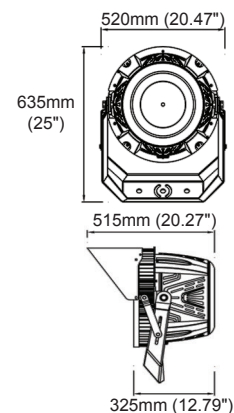

Code composition

Series	Model	Mounting	Wattage-Lumens	Optics
SFL Sports Flood Light	CHA2 Champion 2	YK Yoke (Standard)	750W-975L 750W-97500lm	15 15D
		SF Slip Fitter		20 20D
				25 25D
				40 40D
				60 60D
				80 80D

CCT	CRI	Voltage	Dimming	Finish	Accessories	
30K	3000K	70 70+	UNV 120-277V	D 0-10V Dimming	BK Black	NA No Accessories
40K	4000K		HV 277-480V			LAD Laser Aiming Device
50K	5000K					DMX DMX Interface
57K	5700