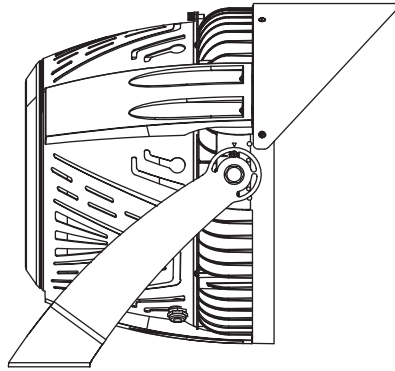

Side EPA: 0.107m² | 1.15ft²