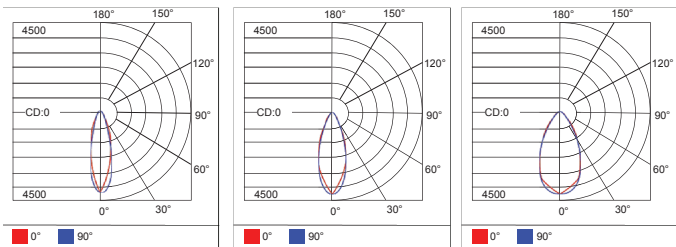

300W-30D-5000K-CRI70   300W-40D-5000K-CRI70   300W-60D-5000K-CRI70