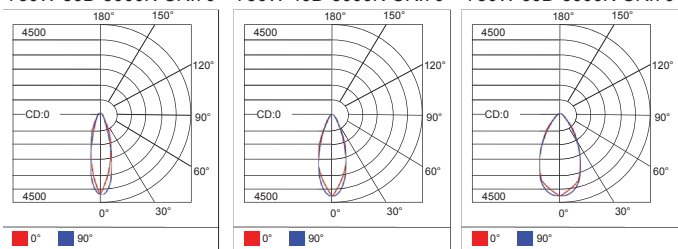

750W-30D-5000K-CRI70   750W-40D-5000K-CRI70   750W-60D-5000K-CRI70