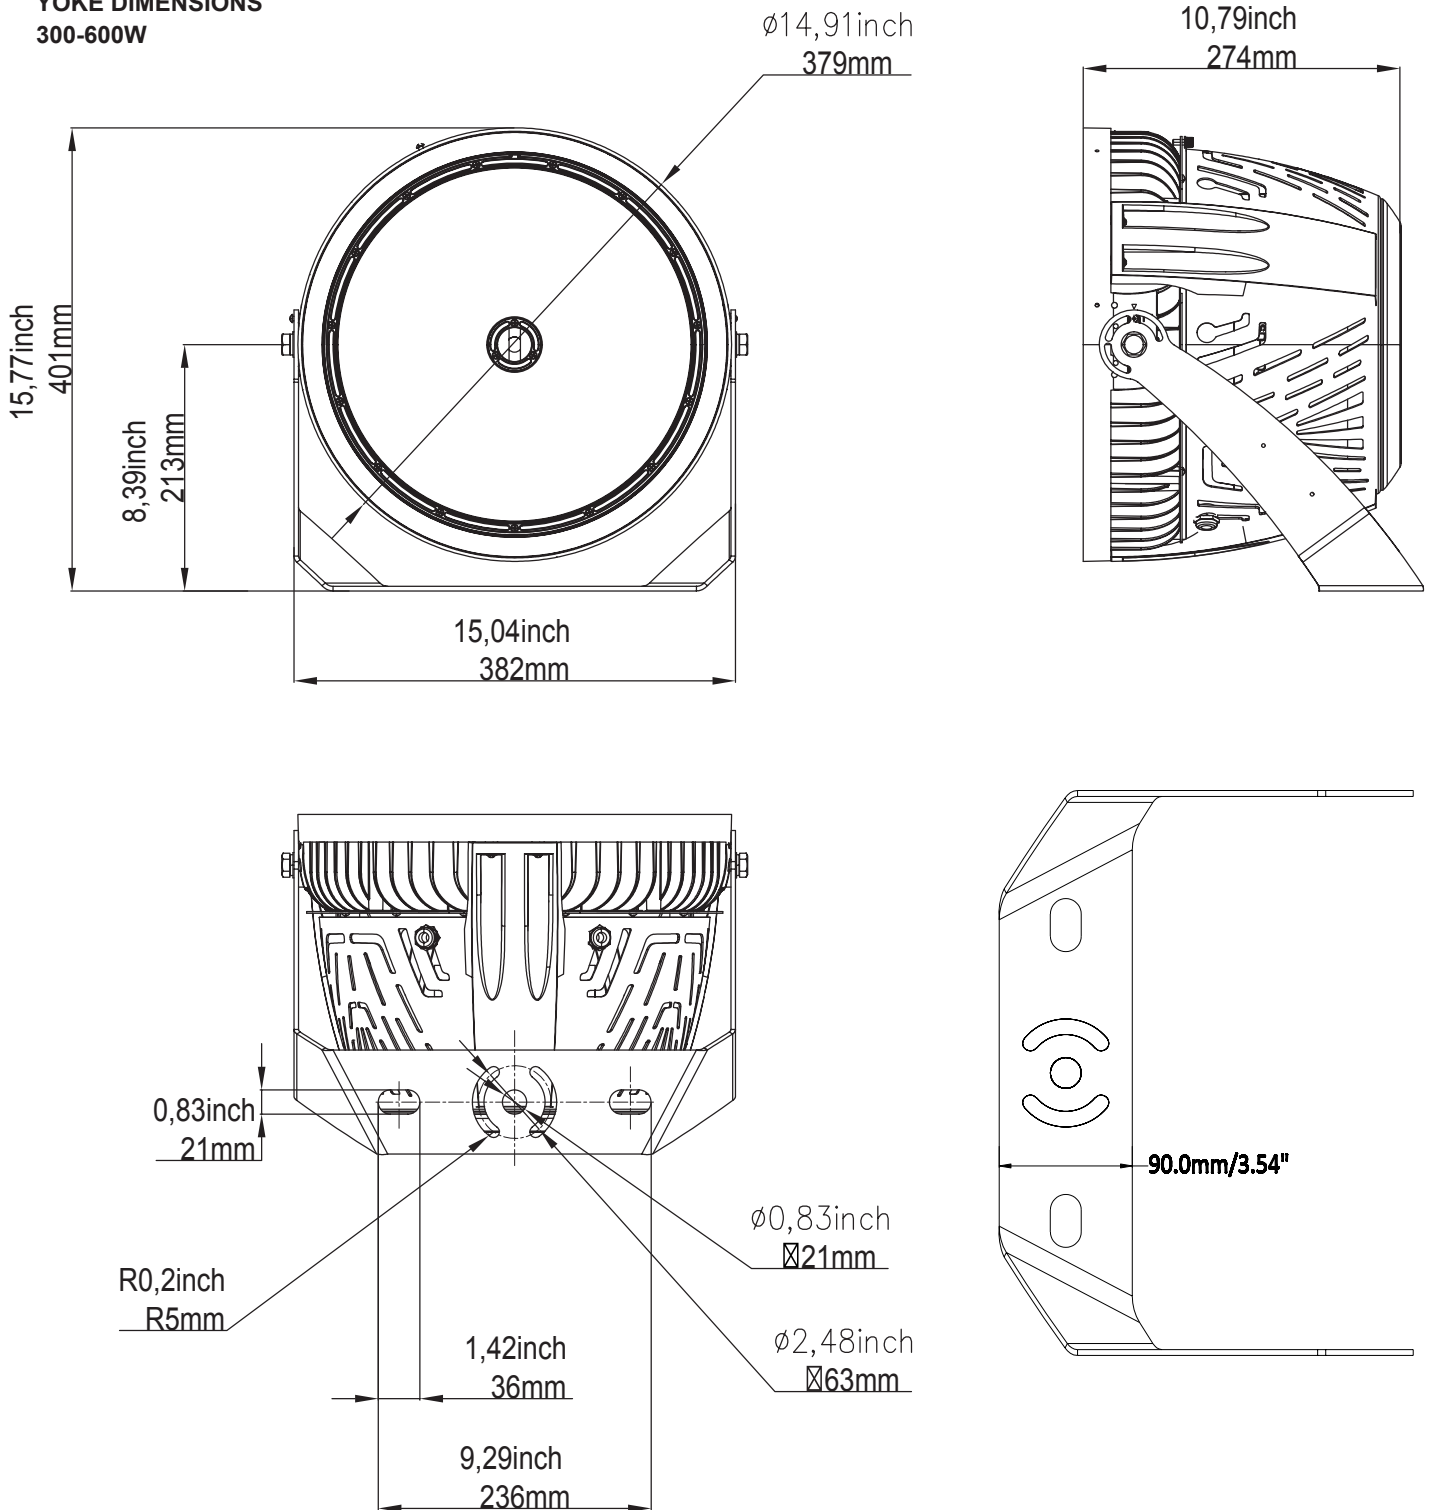

750-1200W

Front EPA: 0.195m² | 2.10ft²

Side EPA: 0.168m² | 1.81ft²

Side EPA: 0.271m² | 2.92ft²

CHAMPION 2

Angle markings on yoke for horizontal aiming.

Angle markings on arm for tilt aiming.

CHAMPION 2

YOKE DIMENSIONS 300-600W

CHAMPION 2

YOKE DIMENSIONS 750-1200W

CHAMPION 2

SLIP FITTER DIMENSIONS