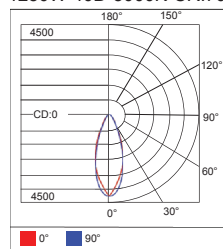

Packaging

Net weight lamp (kg/lb):	19.5 / 42.99
Gross weight carton (kg/lb):	25 / 55.12
Master carton dimensions (mm/in):	620x570x415 / 24.4x22.4x16.34
Quantity per carton:	1

Code composition

Series	Model	Mounting	Wattage-Lumens	Optics	
SFL Sports Flood Light	CHA2 Champion 2	YK Yoke (Standard)	1200W-1560L 1200W-156000lm	15 15D	
		SF Slip Fitter		20 20D	
				25 25D	
				40 40D	
				60 60D	
				80 80D	
CCT	CRI	Voltage	Dimming	Finish	Accessories
30K 3000K	70 70+	UNV 120-277V	D 0-10V Dimming	BK Black	NA No Accessories
40K 4000K		HV 277-480V			LAD Laser Aiming Device
50K 5000K					DMX DMX Interface
57K 5700					

1250W-30D-5000K-CRI70

1250W-40D-5000K-CRI70

1250W-60D-5000K-CRI70

CHAMPION 2

EPA
300-600W

Front EPA: 0.118m² | 1.27ft²

Side EPA: 0.107m² | 1.15ft²

Side EPA: 0.148m² | 1.59ft²

750-1200W

Front EPA: 0.195m² | 2.10ft²

Side EPA: 0.168m² | 1.81ft²

Side EPA: 0.271m² | 2.92ft²

CHAMPION 2

Angle markings on yoke for horizontal aiming.

Angle markings on arm for tilt aiming.

CHAMPION 2