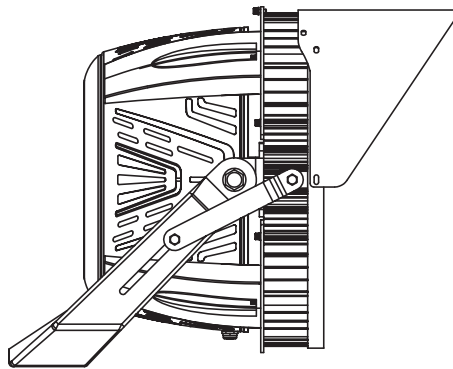

750-1200W

Front EPA: 0.195m² | 2.10ft²

Side EPA: 0.168m² | 1.81ft²

Side EPA: 0.271m² | 2.92ft²

CHAMPION 2

Angle markings on yoke for horizontal aiming.

Angle markings on arm for tilt aiming.

CHAMPION 2