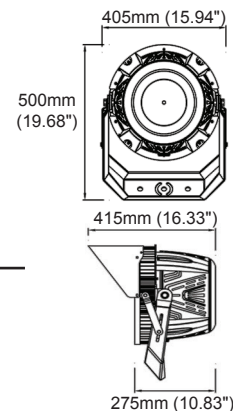

Code composition

Series	Model	Mounting	Wattage-Lumens	Optics
SFL Sports Flood Light	CHA2 Champion 2	YK Yoke (Standard)	400W-640L 400W-64000lm	30 30D
		SF Slip Fitter		40 40D
				60 60D

CCT	CRI	Voltage	Dimming	Finish	Accessories
30K 3000K	70 70+	UNV 100-277V	D 0-10V Dimming	BK Black	NA No Accessories
40K 4000K		HV 277-480V			LAD Laser Aiming Device
50K 5000K					DMX DMX Interface
57K 5700