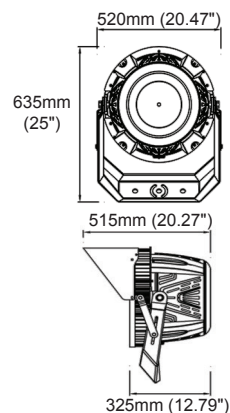

Code composition

Series	Model	Mounting	Wattage-Lumens	Optics
SFL Sports Flood Light	CHA2 Champion 2	YK Yoke (Standard)	750W-975L 750W-97500lm	15 15D
		SF Slip Fitter		20 20D
				25 25D
				40 40D
				60 60D
				80 80D

CCT	CRI	Voltage	Dimming	Finish	Accessories
30K 3000K	70 70+	UNV 120-277V	D 0-10V Dimming	BK Black	NA No Accessories
40K 4000K		HV 277-480V			LAD Laser Aiming Device
50K 5000K					DMX DMX Interface
57K 5700