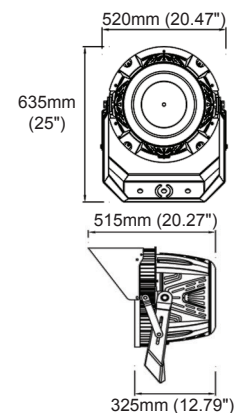

Code composition

Series	Model	Mounting	Wattage-Lumens	Optics
SFL Sports Flood Light	CHA2 Champion 2	YK Yoke (Standard)	1200W-1560L 1200W-156000lm	15 15D
		SF Slip Fitter		20 20D
				25 25D
				40 40D
				60 60D
				80 80D

CCT	CRI	Voltage	Dimming	Finish	Accessories
30K 3000K	70 70+	UNV 120-277V	D 0-10V Dimming	BK Black	NA No Accessories
40K 4000K		HV 277-480V			LAD Laser Aiming Device
50K 5000K					DMX DMX Interface
57K 5700