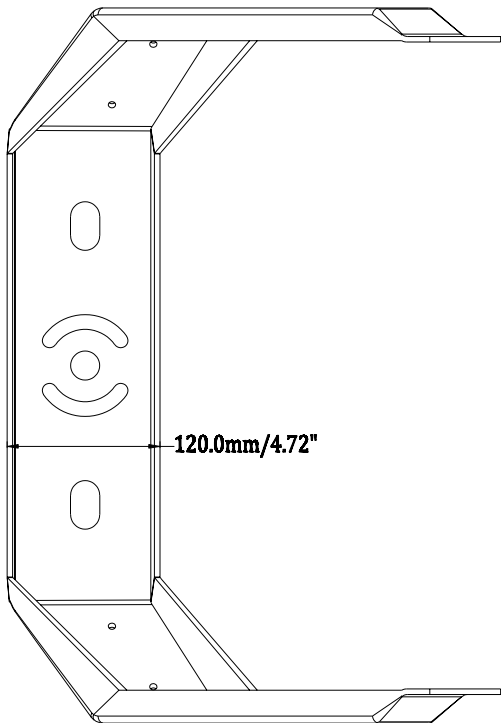

## CHAMPION 2

Angle markings on yoke for horizontal aiming.

Angle markings on arm for tilt aiming.

## YOKE DIMENSIONS 750-1250W