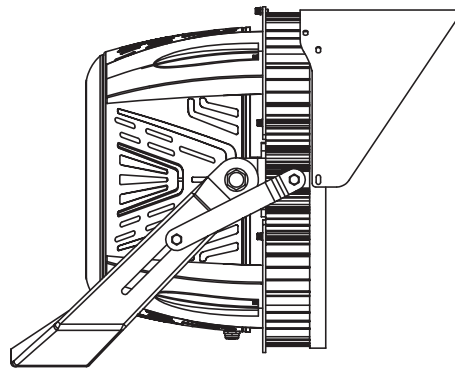

## CHAMPION 2

EPA  
300-600W

Front EPA: 0.118m<sup>2</sup> | 1.27ft<sup>2</sup>

Side EPA: 0.107m<sup>2</sup> | 1.15ft<sup>2</sup>

Side EPA: 0.148m<sup>2</sup> | 1.59ft<sup>2</sup>

750-1200W

Front EPA: 0.195m<sup>2</sup> | 2.10ft<sup>2</sup>

## CHAMPION 2

Angle markings on yoke for horizontal aiming.

Angle markings on arm for tilt aiming.