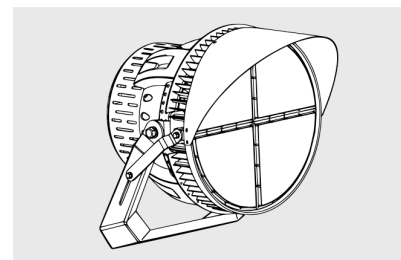

Yoke (Standard) Mounting Options