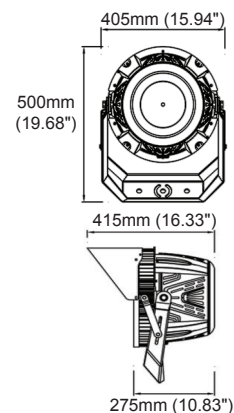

Code composition

Series	Model	Mounting	Wattage-Lumens	Optics
SFL Sports Flood Light	CHA2 Champion 2	YK Yoke (Standard)	500W-775L 500W-77500lm	30 30D
		SF Slip Fitter		40 40D
				60 60D

CCT	CRI	Voltage	Dimming	Finish	Accessories
30K 3000K	70 70+	UNV 100-277V	D 0-10V Dimming	BK Black	NA No Accessories
40K 4000K		HV 277-480V			LAD Laser Aiming Device
50K 5000K					DMX DMX Interface
57K 5700