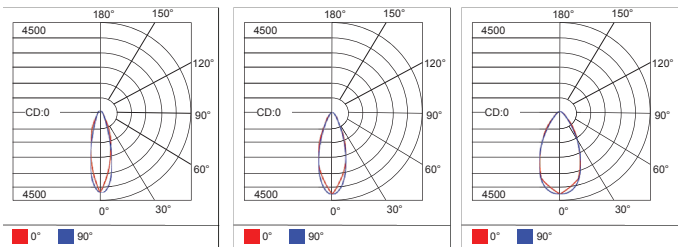

500W-30D-5000K-CRI70   500W-40D-5000K-CRI70   500W-60D-5000K-CRI70