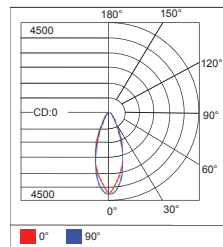

1250W-40D-5000K-CRI70