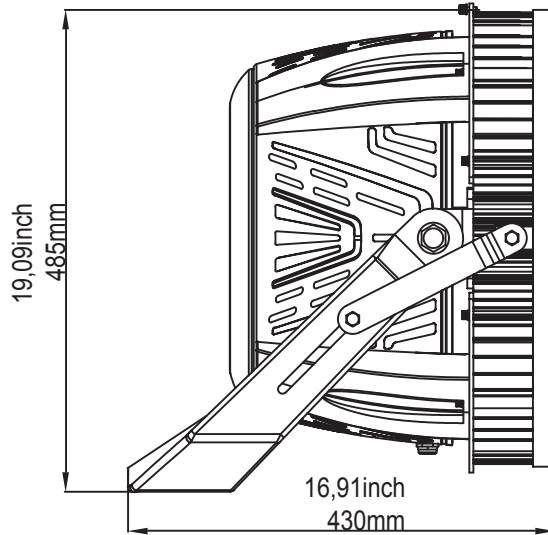

CHAMPION 2

YOKE DIMENSIONS 750-1250W