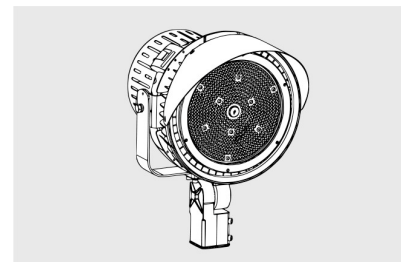

Slip Fitter Mounting Options