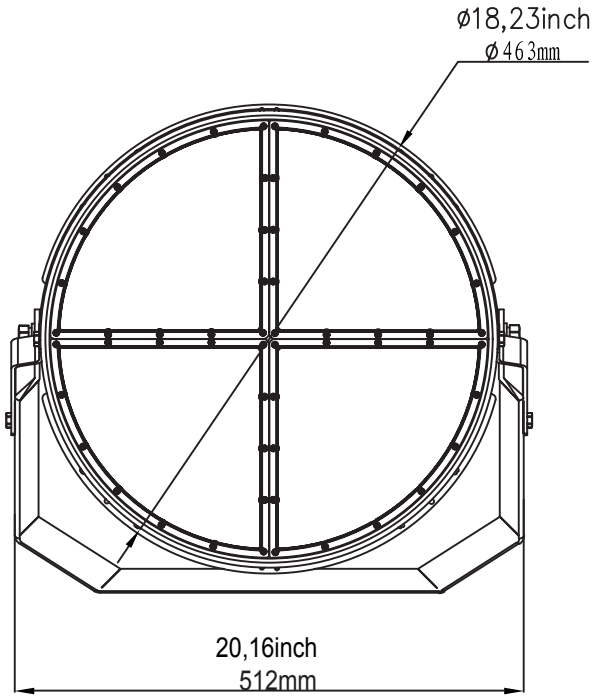

Side EPA: 0.168m<sup>2</sup> | 1.81ft<sup>2</sup>

Side EPA: 0.271m<sup>2</sup> | 2.92ft<sup>2</sup>

## CHAMPION 2

Angle markings on yoke for horizontal aiming.

Angle markings on arm for tilt aiming.

## YOKE DIMENSIONS 750-1250W