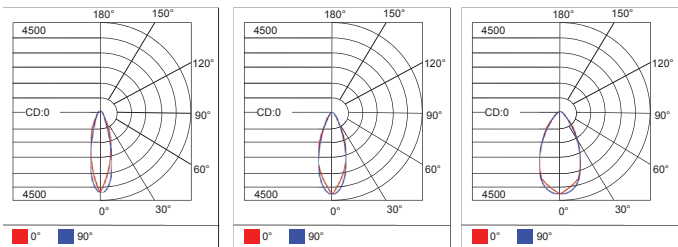

750W-30D-5000K-CRI70   750W-40D-5000K-CRI70   750W-60D-5000K-CRI70