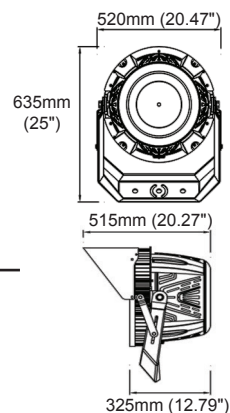

Code composition

Series	Model	Mounting	Wattage-Lumens	Optics
SFL Sports Flood Light	CHA2 Champion 2	YK Yoke (Standard)	1000W-1300L 100W-130000lm	15 15D
		SF Slip Fitter		20 20D
				25 25D
				40 40D
				60 60D
				80 80D

CCT	CRI	Voltage	Dimming	Finish	Accessories
30K 3000K	70 70+	UNV 120-277V	D 0-10V Dimming	BK Black	NA No Accessories
40K 4000K		HV 277-480V			LAD Laser Aiming Device
50K 5000K					DMX DMX Interface
57K 5700