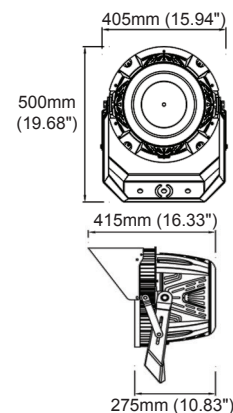

Code composition

Series	Model	Mounting	Wattage-Lumens	Optics
SFL Sports Flood Light	CHA2 Champion 2	YK Yoke (Standard)	300W-480L 300W-48000lm	30 30D
		SF Slip Fitter		40 40D
				60 60D

CCT	CRI	Voltage	Dimming	Finish	Accessories
30K 3000K	70 70+	UNV 100-277V	D 0-10V Dimming	BK Black	NA No Accessories
40K 4000K		HV 277-480V			LAD Laser Aiming Device
50K 5000K					DMX DMX Interface
57K 5700