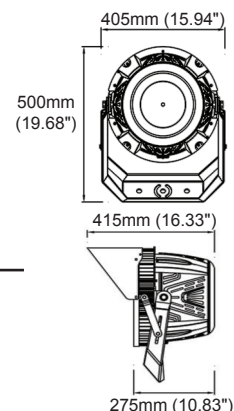

Code composition

Series	Model	Mounting	Wattage-Lumens	Optics
SFL Sports Flood Light	CHA2 Champion 2	YK Yoke (Standard)	600W-900L 600W-90000lm	30 30D
		SF Slip Fitter		40 40D
				60 60D

CCT	CRI	Voltage	Dimming	Finish	Accessories
30K 3000K	70 70+	UNV 100-277V	D 0-10V Dimming	BK Black	NA No Accessories
40K 4000K		HV 277-480V			LAD Laser Aiming Device
50K 5000K					DMX DMX Interface
57K 5700