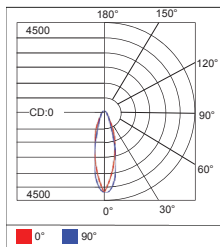

1250W-30D-5000K-CRI70