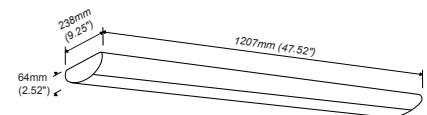

Code Composition

Series	Model	Size	Mounting	Luminous Ways	Wattage-Lumens
LN Linear	AU Aurora	4F 4 Feet	SP Suspended	D Down	50W-52.5L 50W-5250lm