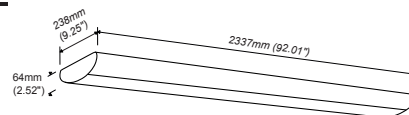

Code Composition

Series	Model	Size	Mounting	Luminous Ways	Wattage-Lumens
LN Linear	AU Aurora	8F 8 Feet	SP Suspended	D Down	80W-84L 80W-8400lm