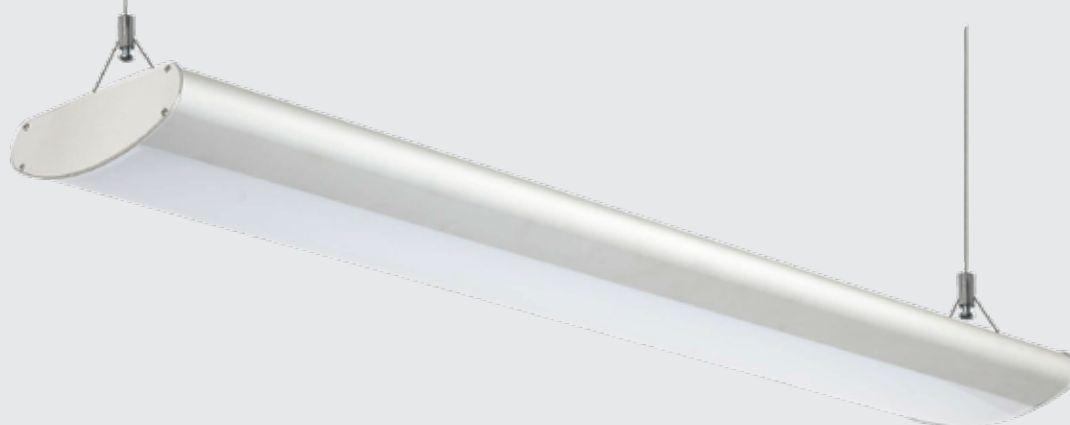

### Description

The **Aurora suspended linear LED** luminaire provides a rich downward stream of light or general ambient lighting. Simple to install and maintain system offers long life and wide colour selection to ensure a pleasant atmosphere in education facilities, storage rooms, hallways, and offices regarding performance and aesthetics. PC frost lens for soft and even lighting distribution, creating a relaxing and comfortable lighting atmosphere. Aluminum profile optimizes shipping, storage, and handling. Shallow depth provides sleek, low-profile appearance. The Aurora is available in 4 feet (40W and 50W) and 8 feet (80W) with an efficacy of 105 lumen/Watt. A continuous-run, non-seamless connector is included.

## 40W/50W

Product Information	40W	50W
Installation:	Suspended	
Material:	Aluminum	
Finish:	High reflectance baked enamel	
System power (W):	40	50
Fixture lumen output (lm):	4200	5250
System efficiency (lm/W):	105	
LED driver:	Integrated	