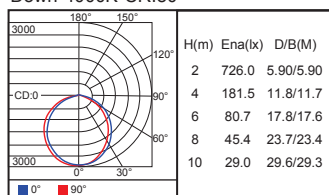

Down-4000K-CRI80