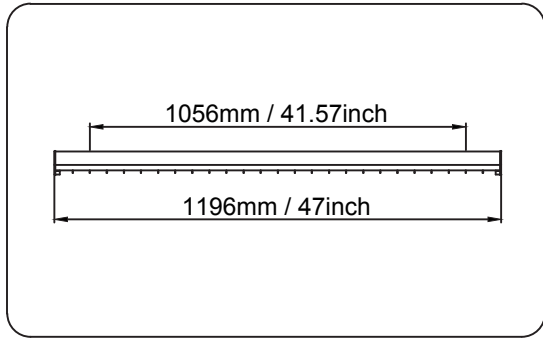

### Packaging

Net weight lamp (kg/lb):	2.5 / 5.51	2.5 / 5.51
Gross weight carton (kg/lb):	6.5 / 14.33	6.5 / 14.33
Master carton dimensions (mm/in):	1260x190x290 / 49.61x7.48x11.42	
Quantity per carton:	2	2

### Packaging

Net weight lamp (kg/lb):	6.0 / 13.23
Gross weight carton (kg/lb):	13.0 / 28.66
Master carton dimensions (mm/in):	2620x190x290 / 103.15x7.48x11.42
Quantity per carton:	2

## Installation Dimension