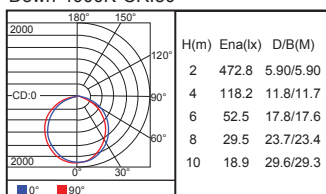

Down-4000K-CRI80