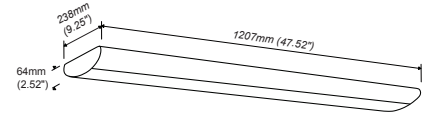

Code Composition

Series	Model	Size	Mounting	Luminous Ways	Wattage-Lumens
LN Linear	AU Aurora	4F 4 Feet	SP Suspended	D Down	40W-42L 40W-4200lm