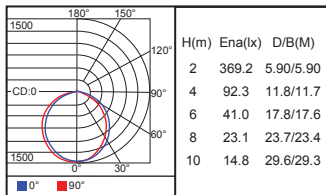

Down-4000K-CRI80