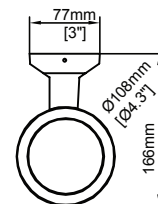

CCT	CRI	Voltage	Dimming	Finish
30K	3000K	80 80+ UNV 120-277V	D 1-10V Dimming	BK Black (Standard)
40K	4000K			WH White
50K	5000K			GR Grey