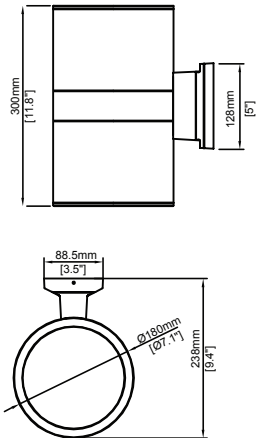

Code composition

Series	Model	Size	Mounting	Luminous Ways	Wattage-Lumens	Optics
WS	Wall Sconce	ATH Athens 7 7"	WM Wall Mount	UD Up & Down	72W-57.6L 72W-5760lm	15 15D 30 30D 60 60D

CCT	CRI	Voltage	Dimming	Finish
30K	3000K	80 80+ UNV 120-277V	ND No Dimming	BK Black (Standard)
40K	4000K			WH White
50K	5000K			GR Grey