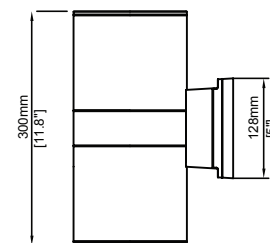

Code composition

Series	Model	Size	Mounting	Luminous Ways	Wattage-Lumens	Optics					
WS	Wall Sconce	ATH	Athens	5 5"	WM	Wall Mount	UD	Up & Down	36W-28.8L	36W-2880lm	15 15D
											30 30D
											60 60D

CCT	CRI	Voltage	Dimming	Finish	
30K	3000K	80 80+	UNV 120-277V	D 1-10V Dimming	BK Black (Standard)
40K	4000K				WH White
50K	5000K				GR Grey