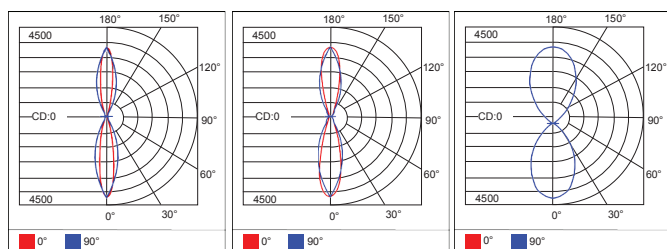

CCT	CRI	Voltage	Dimming	Finish
30K	3000K	80 80+ UNV 120-277V	D 1-10V Dimming	BK Black (Standard)
40K	4000K			WH White
50K	5000K			GR Grey

18W-15D-4000K-CRI80   18W-30D-4000K-CRI80   18W-60D-4000K-CRI80