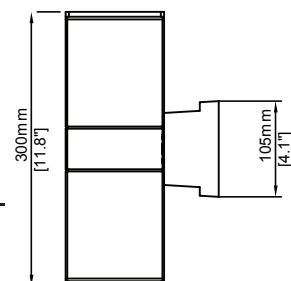

Code composition

Series	Model	Size	Mounting	Luminous Ways	Wattage-Lumens	Optics
WS	Wall ATH	Athens 4 4"	WM	Wall UD	Up & Down 18W-14.4L 18W-1440lm	15 15D
	Sconce		Mount			30 30D
						60 60D