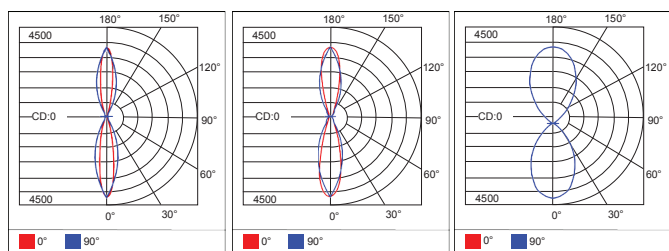

36W-15D-4000K-CRI80   36W-30D-4000K-CRI80   36W-60D-4000K-CRI80