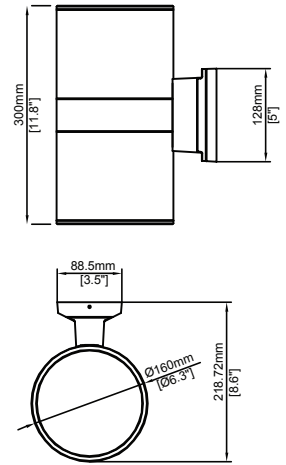

Code composition

Series	Model	Size	Mounting	Luminous Ways	Wattage-Lumens	Optics
WS	Wall ATH	6 6"	WM Wall Mount	UD Up & Down	48W-38.4L 48W-3840lm	15 15D 30 30D 60 60D

CCT	CRI	Voltage	Dimming	Finish
30K	3000K	80 80+ UNV 120-277V	ND No Dimming	BK Black (Standard)
40K	4000K			WH White
50K	5000K			GR Grey