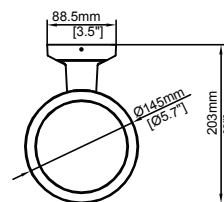

Code composition

Series	Model	Size	Mounting	Luminous Ways	Wattage-Lumens	Optics					
WS	Wall Sconce	ATH	Athens	5 5"	WM	Wall Mount	UD	Up & Down	36W-28.8L	36W-2880lm	15 15D
											30 30D
											60 60D

CCT	CRI	Voltage	Dimming	Finish	
30K	3000K	80 80+	UNV 120-277V	D 1-10V Dimming	BK Black (Standard)
40K	4000K				WH White
50K	5000K				GR Grey