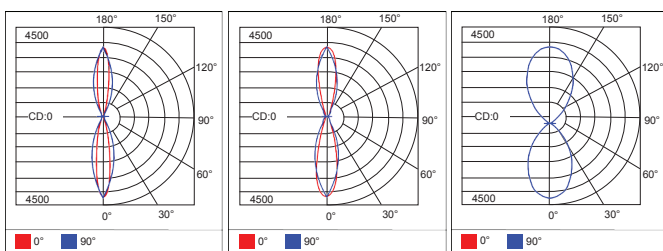

48W-15D-4000K-CRI80   48W-30D-4000K-CRI80   48W-60D-4000K-CRI80