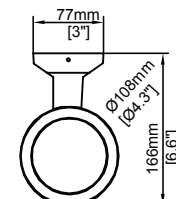

ATHENS UP & DOWN - 4" 18W/24W

Product Information

	18W	24W
Installation:	Wall Mount	
Material:	Aluminum	
Finish:	Powder coat	
System power (W):	18	24
Fixture lumen output (lm):	1440	1920
System efficiency (lm/W):	80	
LED engine:	Lumileds	

Packaging

Net weight lamp (kg/lb):	1.65 / 3.60	1.65 / 3.60
Gross weight carton (kg/lb):	21.50 / 47.4	21.50 / 47.4
Master carton dimensions (mm/in):	620x420x300 / 24.4x16.5x11.8	620x420x300 / 24.4x16.5x11.8
Quantity per carton:	12	12

Code composition

Series	Model	Size	Mounting	Luminous Ways	Wattage-Lumens	Optics
WS	Wall ATH	Athens 4 4"	WM	Wall UD	Up & Down 18W-14.4L 18W-1440lm	15 15D
	Sconce		Mount			30 30D
						60 60D

CCT	CRI	Voltage	Dimming	Finish
30K	3000K	80 80+ UNV 120-277V	D 1-10V Dimming	BK Black (Standard)
40K	4000K			WH White
50K	5000K			GR Grey

Code composition

Series	Model	Size	Mounting	Luminous Ways	Wattage-Lumens	Optics
WS	Wall ATH	Athens 4 4"	WM	Wall UD	Up & Down 24W-19.2L 24W-1920lm	15 15D
	Sconce		Mount			30 30D
						60 60D

CCT	CRI	Voltage	Dimming	Finish
30K	3000K	80 80+ UNV 120-277V	D 1-10V Dimming	BK Black (Standard)
40K	4000K			WH White
50K	5000K			GR Grey