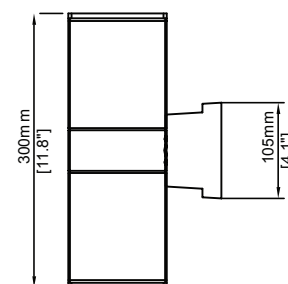

Code composition

Series	Model	Size	Mounting	Luminous Ways	Wattage-Lumens	Optics
WS	Wall ATH	Athens 4 4"	WM	Wall UD	Up & Down 24W-19.2L 24W-1920lm	15 15D
	Sconce		Mount			30 30D
						60 60D

CCT	CRI	Voltage	Dimming	Finish
30K	3000K	80 80+ UNV 120-277V	D 1-10V Dimming	BK Black (Standard)
40K	4000K			WH White
50K	5000K			GR Grey