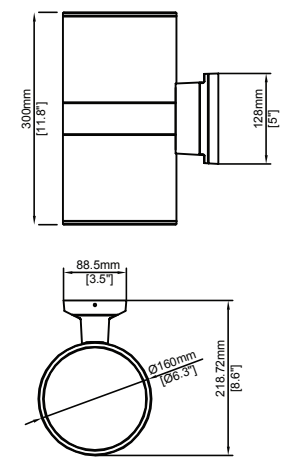

Code composition

Series	Model	Size	Mounting	Luminous Ways	Wattage-Lumens	Optics
WS	Wall ATH	6 6"	WM Wall Mount	UD Up & Down	60W-48L 60W-4800lm	15 15D 30 30D 60 60D

CCT	CRI	Voltage	Dimming	Finish
30K	3000K	80 80+ UNV 120-277V	ND No Dimming	BK Black (Standard)
40K	4000K			WH White
50K	5000K			GR Grey