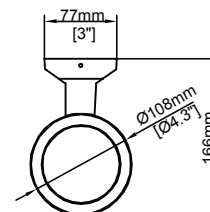

Code composition

Series	Model	Size	Mounting	Luminous Ways	Wattage-Lumens	Optics
WS	Wall Sconce	ATH Athens	4 4"	WM Wall Mount	D Down	9W-6.3L 9W-630lm 15 15D 30 30D 60 60D

CCT	CRI	Voltage	Dimming	Finish
30K 3000K	80 80+	UNV 120-277V	ND No Dimming	BK Black (Standard)
40K 4000K				WH White
50K 5000K				GR Grey