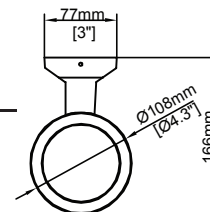

Code composition

Series	Model	Size	Mounting	Luminous Ways	Wattage-Lumens	Optics
WS	Wall Sconce	ATH Athens	4 4"	WM Wall Mount	D Down	12W-8.4L 12W-840lm 15 15D 30 30D 60 60D

CCT	CRI	Voltage	Dimming	Finish
30K 3000K	80 80+	UNV 120-277V	ND No Dimming	BK Black (Standard)
40K 4000K				WH White
50K 5000K				GR Grey