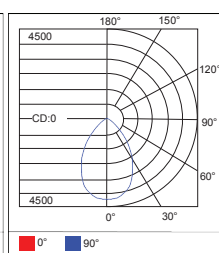

9W-60D-4000K-CRI80