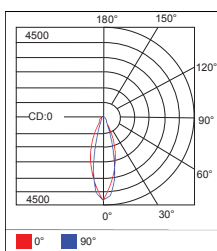

24W-30D-4000K-CRI80