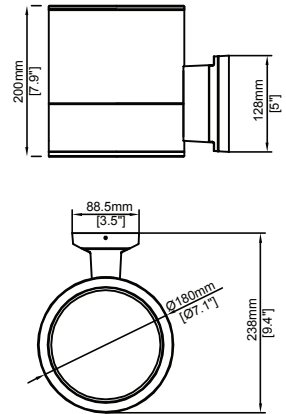

ATHENS DOWN - 7" 36W

Product Information

36W

Installation:	Wall Mount
Material:	Aluminum
Finish:	Powder coat
System power (W):	36
Fixture lumen output (lm):	2520
System efficiency (lm/W):	70
LED engine:	Lumileds

Packaging

Net weight lamp (kg/lb):	3.05 / 6.72
Gross weight carton (kg/lb):	38.50 / 84.88
Master carton dimensions (mm/in):	650x400x400 / 25.6x15.7x15.7
Quantity per carton:	12

Code composition

Series	Model	Size	Mounting	Luminous Ways	Wattage-Lumens	Optics						
WS	Wall Sconce	ATH	Athens 7 7"	WM	Wall Mount	D	Down	36W-25.2L	36W-2520lm	15 15D	30 30D	60 60D

CCT	CRI	Voltage	Dimming	Finish	
30K	3000K	80 80+	UNV 120-277V	D 1-10V Dimming	BK Black (Standard)
40K	4000K				WH White
50K	5000K				GR Grey