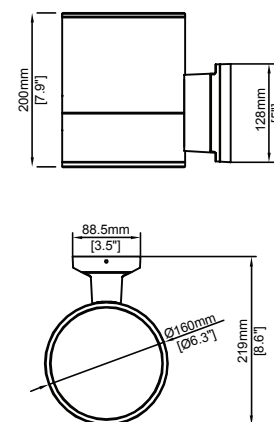

Code composition

Series	Model	Size	Mounting	Luminous Ways	Wattage-Lumens	Optics
WS	Wall ATH	Athens 6 6"	WM Wall Mount	D Down	30W-2100L 30W-2100lm	15 15D 30 30D 60 60D

CCT	CRI	Voltage	Dimming	Finish	
30K	3000K	80 80+	UNV 120-277V	D 1-10V Dimming	BK Black (Standard)
40K	4000K				WH White
50K	5000K				GR Grey