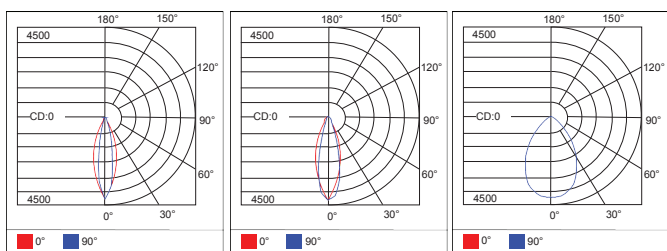

18W-15D-4000K-CRI80   18W-30D-4000K-CRI80   18W-60D-4000K-CRI80