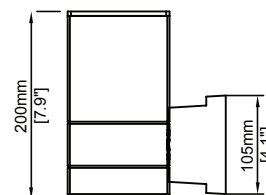

Code composition

Series	Model	Size	Mounting	Luminous Ways	Wattage-Lumens	Optics
WS	Wall Sconce	ATH Athens	4 4"	WM Wall Mount	D Down	12W-8.4L 12W-840lm 15 15D 30 30D 60 60D

CCT	CRI	Voltage	Dimming	Finish
30K 3000K	80 80+	UNV 120-277V	ND No Dimming	BK Black (Standard)
40K 4000K				WH White
50K 5000K				GR Grey