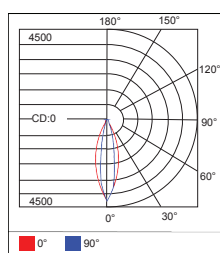

9W-15D-4000K-CRI80