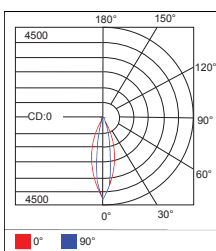

24W-15D-4000K-CRI80