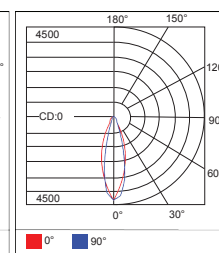

Code composition

Series	Model	Size	Mounting	Luminous Ways	Wattage-Lumens	Optics
WS	Wall Sconce	ATH Athens	4 4"	WM Wall Mount	D Down	12W-8.4L 12W-840lm 15 15D 30 30D 60 60D

CCT	CRI	Voltage	Dimming	Finish
30K 3000K	80 80+	UNV 120-277V	ND No Dimming	BK Black (Standard)
40K 4000K				WH White
50K 5000K				GR Grey

9W-15D-4000K-CRI80

9W-30D-4000K-CRI80

9W-60D-4000K-CRI80

12W-15D-4000K-CRI80

12W-30D-4000K-CRI80

12W-60D-4000K-CRI80

ATHENS DOWN - 5" 18W

Product Information

18W

Installation:	Wall Mount
Material:	Aluminum
Finish:	Powder coat
System power (W):	18
Fixture lumen output (lm):	1260
System efficiency (lm/W):	70
LED engine:	Lumileds

Packaging

Net weight lamp (kg/lb):	2.00 / 4.41
Gross weight carton (kg/lb):	37.50 / 82.67
Master carton dimensions (mm/in):	650x470x320 / 25.6x18.5x12.6
Quantity per carton:	18