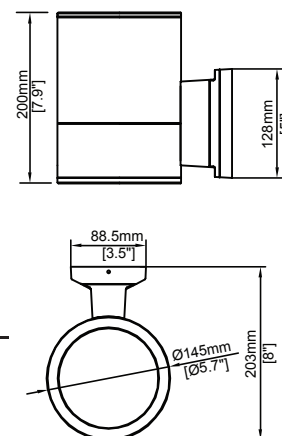

Code composition

Series	Model	Size	Mounting	Luminous Ways	Wattage-Lumens	Optics		
WS	Wall Sconce	ATH	Athens	5 5"	WM Wall Mount	D Down	18W-12.6L 18W-1260lm	15 15D 30 30D 60 60D
CCT	CRI	Voltage	Dimming	Finish				
30K	3000K	80 80+	UNV 120-277V	D 1-10V Dimming	BK Black (Standard)			
40K	4000K				WH White			
50K	5000K				GR Grey