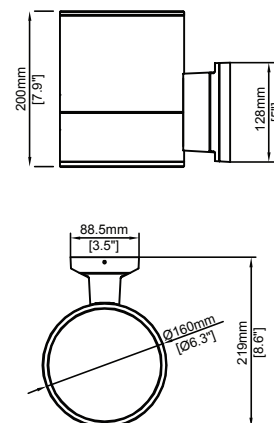

Code composition

Series	Model	Size	Mounting	Luminous Ways	Wattage-Lumens	Optics
WS	Wall ATH	Athens 6 6"	WM Wall Mount	D Down	24W-16.8L 24W-1680lm	15 15D 30 30D 60 60D

CCT	CRI	Voltage	Dimming	Finish	
30K	3000K	80 80+	UNV 120-277V	D 1-10V Dimming	BK Black (Standard)
40K	4000K				WH White
50K	5000K				GR Grey