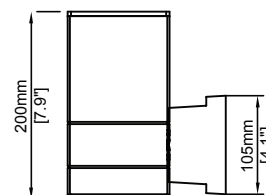

Code composition

Series	Model	Size	Mounting	Luminous Ways	Wattage-Lumens	Optics
WS	Wall Sconce	ATH Athens	4 4"	WM Wall Mount	D Down	9W-6.3L 9W-630lm 15 15D 30 30D 60 60D

CCT	CRI	Voltage	Dimming	Finish
30K 3000K	80 80+	UNV 120-277V	ND No Dimming	BK Black (Standard)
40K 4000K				WH White
50K 5000K				GR Grey