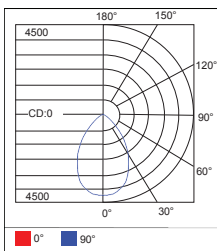

Code composition

Series	Model	Size	Mounting	Luminous Ways	Wattage-Lumens	Optics
WS	Wall ATH	Athens 6 6"	WM Wall Mount	D Down	30W-2100L 30W-2100lm	15 15D 30 30D 60 60D

CCT	CRI	Voltage	Dimming	Finish	
30K	3000K	80 80+	UNV 120-277V	D 1-10V Dimming	BK Black (Standard)
40K	4000K				WH White
50K	5000K				GR Grey

24W-15D-4000K-CRI80

24W-30D-4000K-CRI80

24W-60D-4000K-CRI80

30W-15D-4000K-CRI80

30W-30D-4000K-CRI80

30W-60D-4000K-CRI80

ATHENS DOWN - 7" 36W

Product Information

36W

Installation:	Wall Mount
Material:	Aluminum
Finish:	Powder coat
System power (W):	36
Fixture lumen output (lm):	2520
System efficiency (lm/W):	70
LED engine:	Lumileds

Packaging

Net weight lamp (kg/lb):	3.05 / 6.72
Gross weight carton (kg/lb):	38.50 / 84.88
Master carton dimensions (mm/in):	650x400x400 / 25.6x15.7x15.7
Quantity per carton:	12