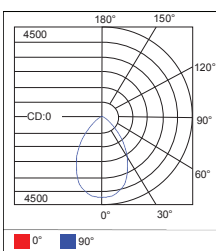

24W-60D-4000K-CRI80