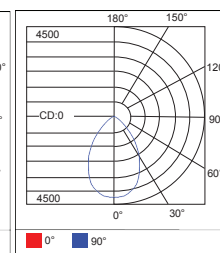

Code composition

Series	Model	Size	Mounting	Luminous Ways	Wattage-Lumens	Optics
WS	Wall Sconce	ATH Athens	4 4"	WM Wall Mount	D Down	12W-8.4L 12W-840lm 15 15D 30 30D 60 60D

CCT	CRI	Voltage	Dimming	Finish
30K 3000K	80 80+	UNV 120-277V	ND No Dimming	BK Black (Standard)
40K 4000K				WH White
50K 5000K				GR Grey

9W-15D-4000K-CRI80

9W-30D-4000K-CRI80

9W-60D-4000K-CRI80

12W-15D-4000K-CRI80

12W-30D-4000K-CRI80

12W-60D-4000K-CRI80

ATHENS DOWN - 5" 18W

Product Information

18W

Installation:	Wall Mount
Material:	Aluminum
Finish:	Powder coat
System power (W):	18
Fixture lumen output (lm):	1260
System efficiency (lm/W):	70
LED engine:	Lumileds

Packaging

Net weight lamp (kg/lb):	2.00 / 4.41
Gross weight carton (kg/lb):	37.50 / 82.67
Master carton dimensions (mm/in):	650x470x320 / 25.6x18.5x12.6
Quantity per carton:	18