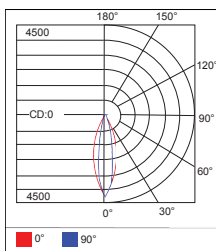

Code composition

Series	Model	Size	Mounting	Luminous Ways	Wattage-Lumens	Optics
WS	Wall ATH	Athens 6 6"	WM Wall Mount	D Down	30W-2100L 30W-2100lm	15 15D 30 30D 60 60D

CCT	CRI	Voltage	Dimming	Finish	
30K	3000K	80 80+	UNV 120-277V	D 1-10V Dimming	BK Black (Standard)
40K	4000K				WH White
50K	5000K				GR Grey

24W-15D-4000K-CRI80

24W-30D-4000K-CRI80

24W-60D-4000K-CRI80

30W-15D-4000K-CRI80

30W-30D-4000K-CRI80

30W-60D-4000K-CRI80

ATHENS DOWN - 7" 36W

Product Information