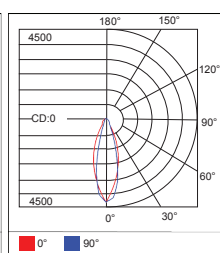

9W-30D-4000K-CRI80