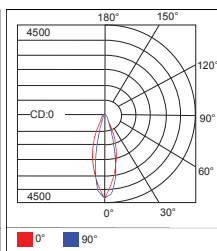

Code composition

Series	Model	Size	Mounting	Luminous Ways	Wattage-Lumens	Optics
WS	Wall ATH	Athens 6 6"	WM Wall Mount	D Down	30W-2100L 30W-2100lm	15 15D 30 30D 60 60D

CCT	CRI	Voltage	Dimming	Finish	
30K	3000K	80 80+	UNV 120-277V	D 1-10V Dimming	BK Black (Standard)
40K	4000K				WH White
50K	5000K				GR Grey

24W-15D-4000K-CRI80

24W-30D-4000K-CRI80

24W-60D-4000K-CRI80

30W-15D-4000K-CRI80

30W-30D-4000K-CRI80

30W-60D-4000K-CRI80

ATHENS DOWN - 7" 36W

Product Information

36W

Installation:	Wall Mount
Material:	Aluminum
Finish:	Powder coat
System power (W):	36
Fixture lumen output (lm):	2520
System efficiency (lm/W):	70
LED engine:	Lumileds

Packaging

Net weight lamp (kg/lb):	3.05 / 6.72
Gross weight carton (kg/lb):	38.50 / 84.88
Master carton dimensions (mm/in):	650x400x400 / 25.6x15.7x15.7
Quantity per carton:	12