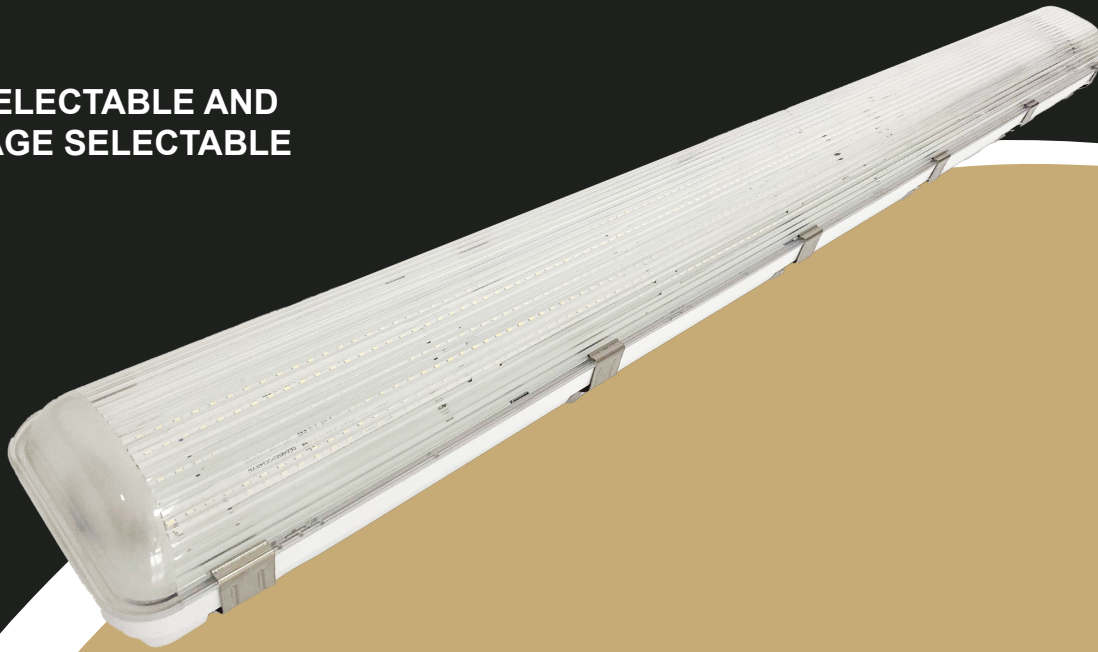

APEX

**CCT SELECTABLE AND
WATTAGE SELECTABLE**

LOCK IN YOUR PRICING AND MANAGE YOUR INVENTORY FOR 2023

YOU DECIDE THE TERM • YOU DECIDE THE RELEASES • WE PAY THE FREIGHT

Certain conditions apply. For more information, contact your local LuxLogic sales agent.

Description

The **Apex** is a **CCT SELECTABLE AND WATTAGE SELECTABLE** LED linear vapour tight. It provides maximum light output with durable construction. Featuring a one piece fire-retardant polycarbonate housing and lens, the Apex was designed to meet or exceed IES recommended foot-candle levels at installed heights for parking garages, making it ideal for utility lighting, parking garages, and stairwells; where meeting applicable building and safety codes is required.

Features

Wattage selectable from 32W / 44W / 50W, with CCT Selectable options for 3000K / 4000K / 5000K. High quality polycarbonate diffuser integrated with powder coated lighting tray and stainless steel clips.

IP Rating: IP66
IK Rating: IK08
NEMA 4X Rated

Electrical Specifications

Wattage Selectable Options: 32W / 44W / 50W
CCTs: Selectable 3000K / 4000K / 5000K
Efficacy: 150 LM/W (clear lens) / 130 LM/W (frosted lens)
CRI: >80Ra
Power Factor: >0.9
0-10V Dimming
Operating Temperature: -40 ~ 50° C / -40 ~ 122°F
Available Voltages: 120-347VAC (CUNV)
Fixture comes complete with IP66 connector.

Certifications and Warranty

DLC Premium, ETL listed, and CE with 6 year warranty

PALLET QUANTITIES

50WS

90