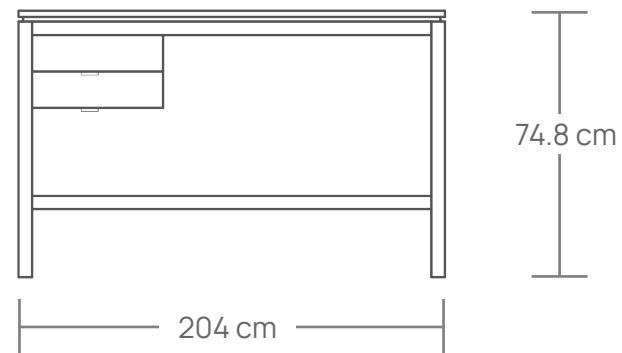

WOOD OPTIONS

INTERIOR