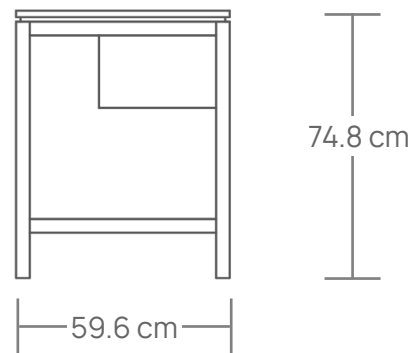

WOOD OPTIONS

INTERIOR