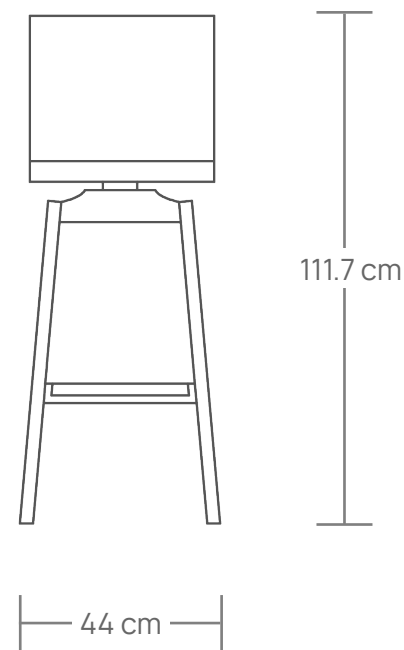

WOOD OPTIONS

INTERIOR

EXTERIOR

UPHOLSTERY OPTIONS

LEATHER

FABRIC