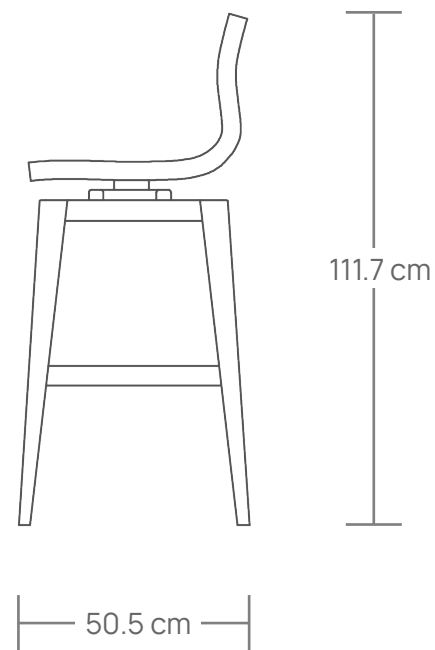

WOOD OPTIONS

INTERIOR

EXTERIOR

UPHOLSTERY OPTIONS

LEATHER

FABRIC