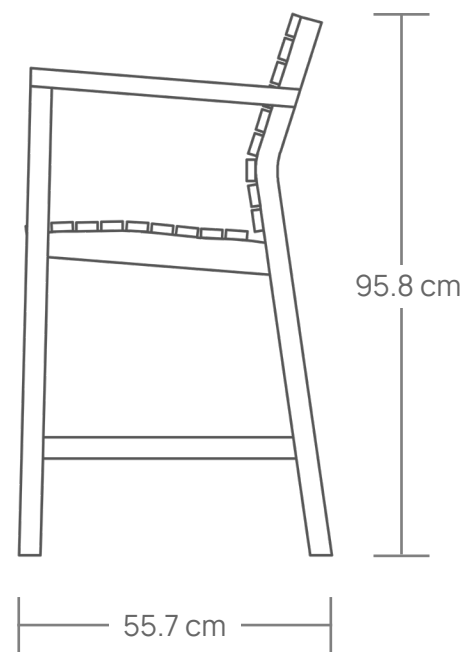

WOOD OPTIONS

INTERIOR

UPHOLSTERY OPTIONS

LEATHER

EXTERIOR

FABRIC