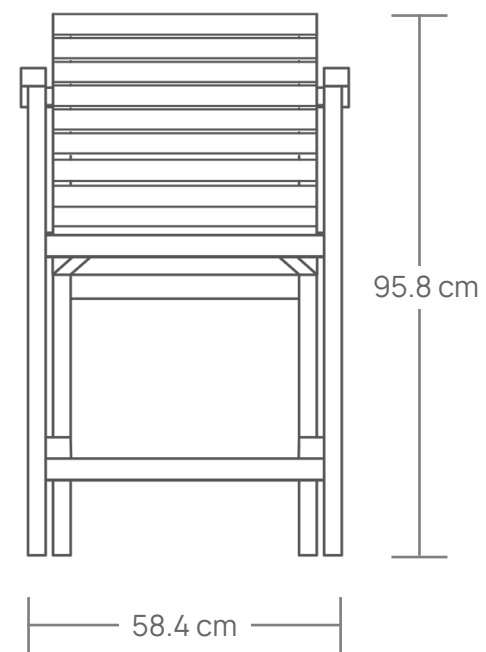

WOOD OPTIONS

INTERIOR

UPHOLSTERY OPTIONS

LEATHER

EXTERIOR

FABRIC