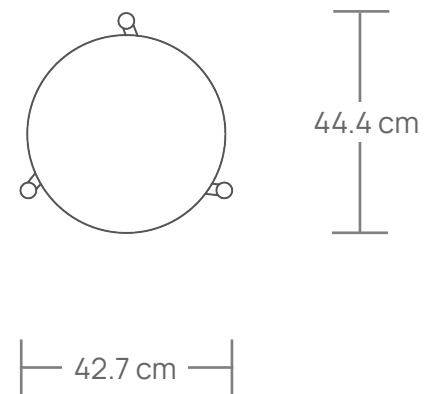

WOOD OPTIONS

INTERIOR