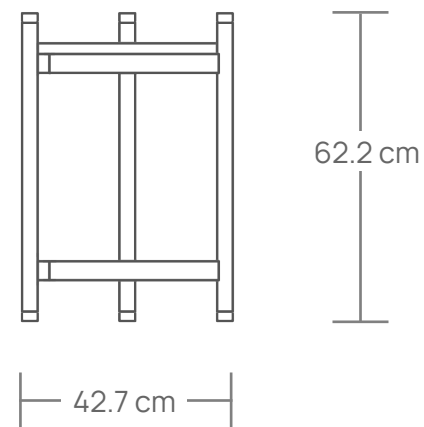

WOOD OPTIONS

INTERIOR