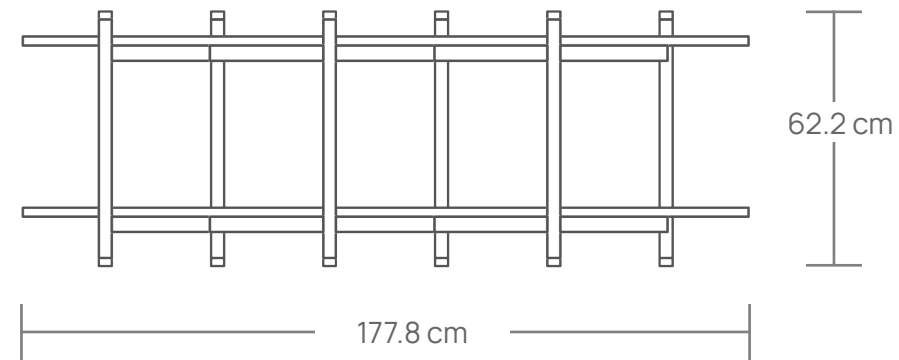

WOOD OPTIONS

INTERIOR