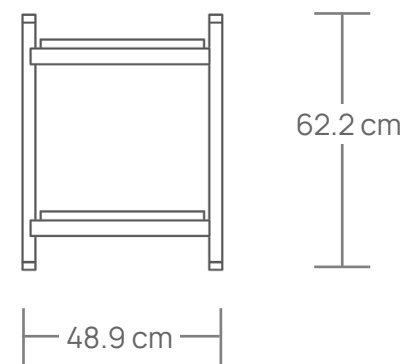

WOOD OPTIONS

INTERIOR