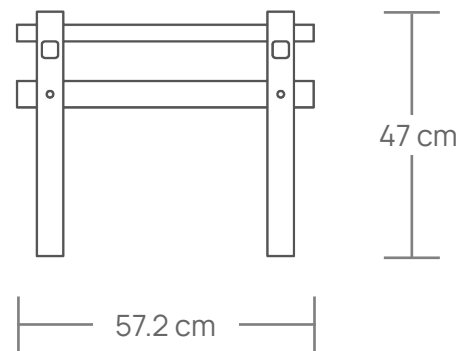

WOOD OPTIONS

INTERIOR

EXTERIOR