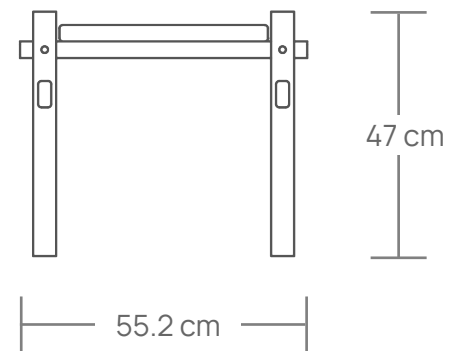

WOOD OPTIONS

INTERIOR

EXTERIOR