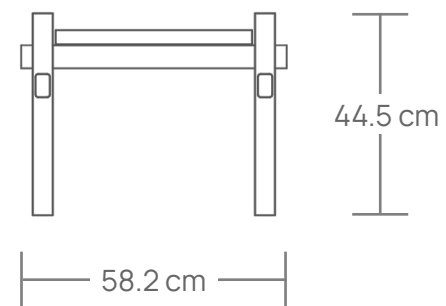

EEVI BENCH

Our Eevi collection is distinguished by its interconnected structural elements and exposed joinery. That's why the Eevi bench is a special piece of furniture. Hand-built with mortise and tenon joints, reinforced with dowels. The overall result is a bold design inspired by pure wood-working principles.

It can be made in any of our wood options. Featured here in Walnut.