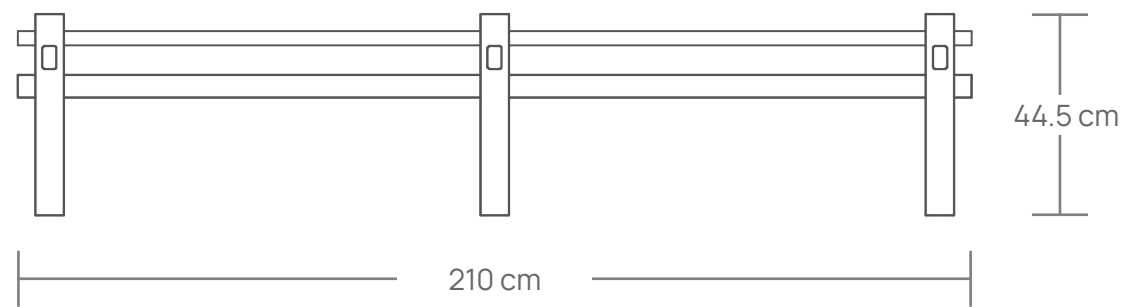

EEVI BENCH

Our Eevi collection is distinguished by its interconnected structural elements and exposed joinery. That's why the Eevi bench is a special piece of furniture. Hand-built with mortise and tenon joints, reinforced with dowels. The overall result is a bold design inspired by pure wood-working principles.

It can be made in any of our wood options. Featured here in Walnut.