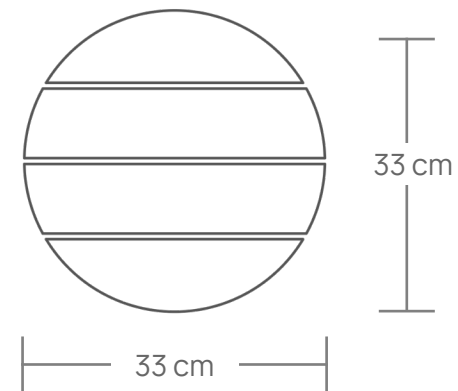

INTERIOR

EXTERIOR