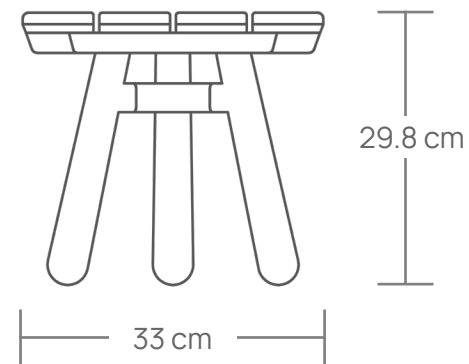

INTERIOR

EXTERIOR