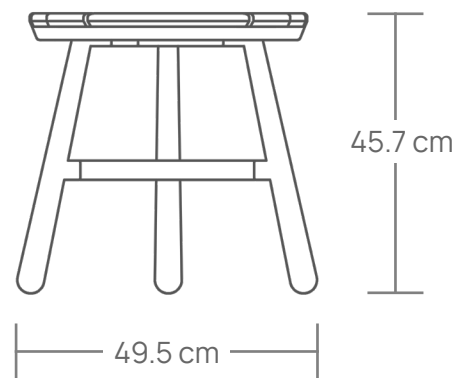

WOOD OPTIONS

INTERIOR

EXTERIOR