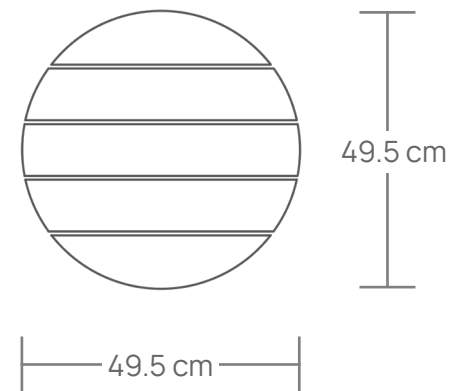

WOOD OPTIONS

INTERIOR

EXTERIOR