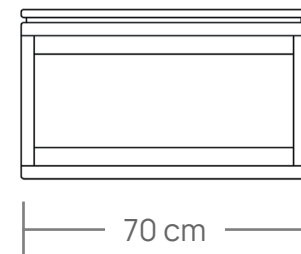

BAARI COFEE TABLE

The Baari coffee table seamlessly blends mid-century design with contemporary flair. Crafted from solid wood with a granite surface, its box joint assembly showcases meticulous craftsmanship, featuring mortise and tenon joints in its construction.

With its sturdy design characterized by clean lines and timeless elegance, it adds sophistication to any space, serving as the focal point with its distinctive style.