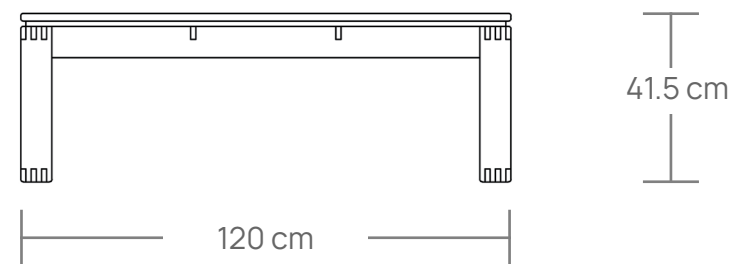

BAARI COFEE TABLE

The Baari coffee table seamlessly blends mid-century design with contemporary flair. Crafted from solid wood with a granite surface, its box joint assembly showcases meticulous craftsmanship, featuring mortise and tenon joints in its construction.

With its sturdy design characterized by clean lines and timeless elegance, it adds sophistication to any space, serving as the focal point with its distinctive style.