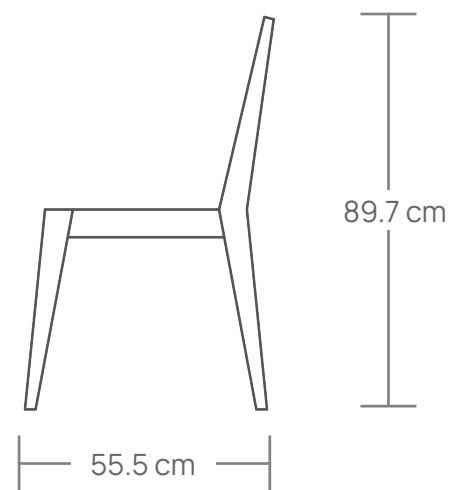

ANE CHAIR

With its simple, modern and elegant design the Ane chair is a piece that is able to fit in with any space and create a fresh atmosphere. Every detail is designed to make this a comfortable chair for everyone.

It can be made in any of our wood options and we show only some of the different upholstery options available, so feel free to ask for other options.