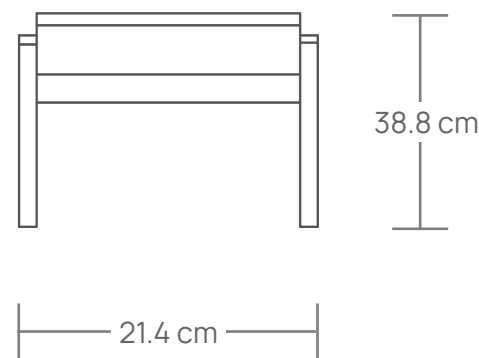

WOOD OPTIONS

INTERIOR

UPHOLSTERY OPTIONS

LEATHER

EXTERIOR

FABRIC