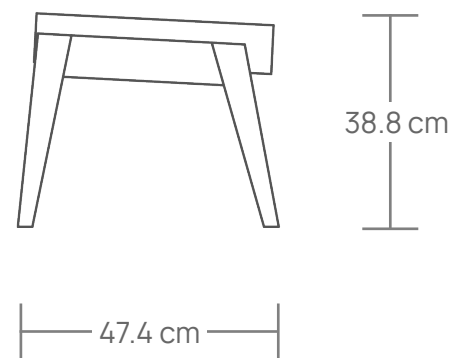

WOOD OPTIONS

INTERIOR

UPHOLSTERY OPTIONS

LEATHER

EXTERIOR

FABRIC