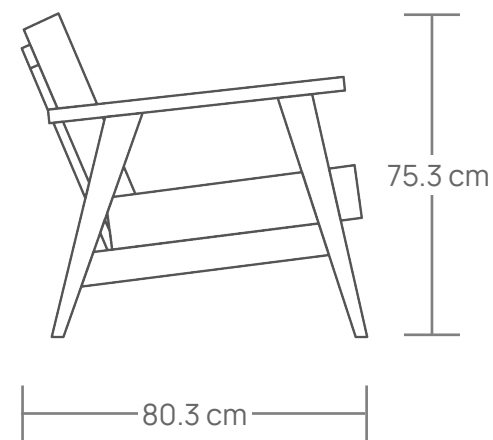

WOOD OPTIONS

INTERIOR

UPHOLSTERY OPTIONS

LEATHER

EXTERIOR

FABRIC