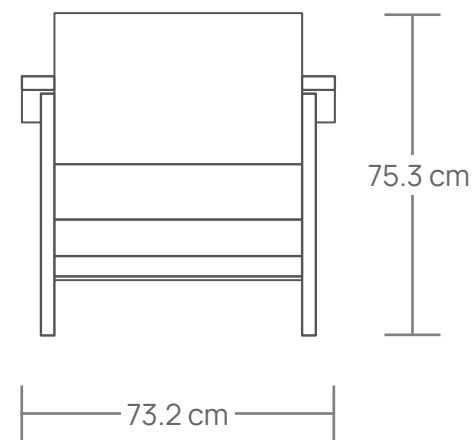

WOOD OPTIONS

INTERIOR

UPHOLSTERY OPTIONS

LEATHER

EXTERIOR

FABRIC