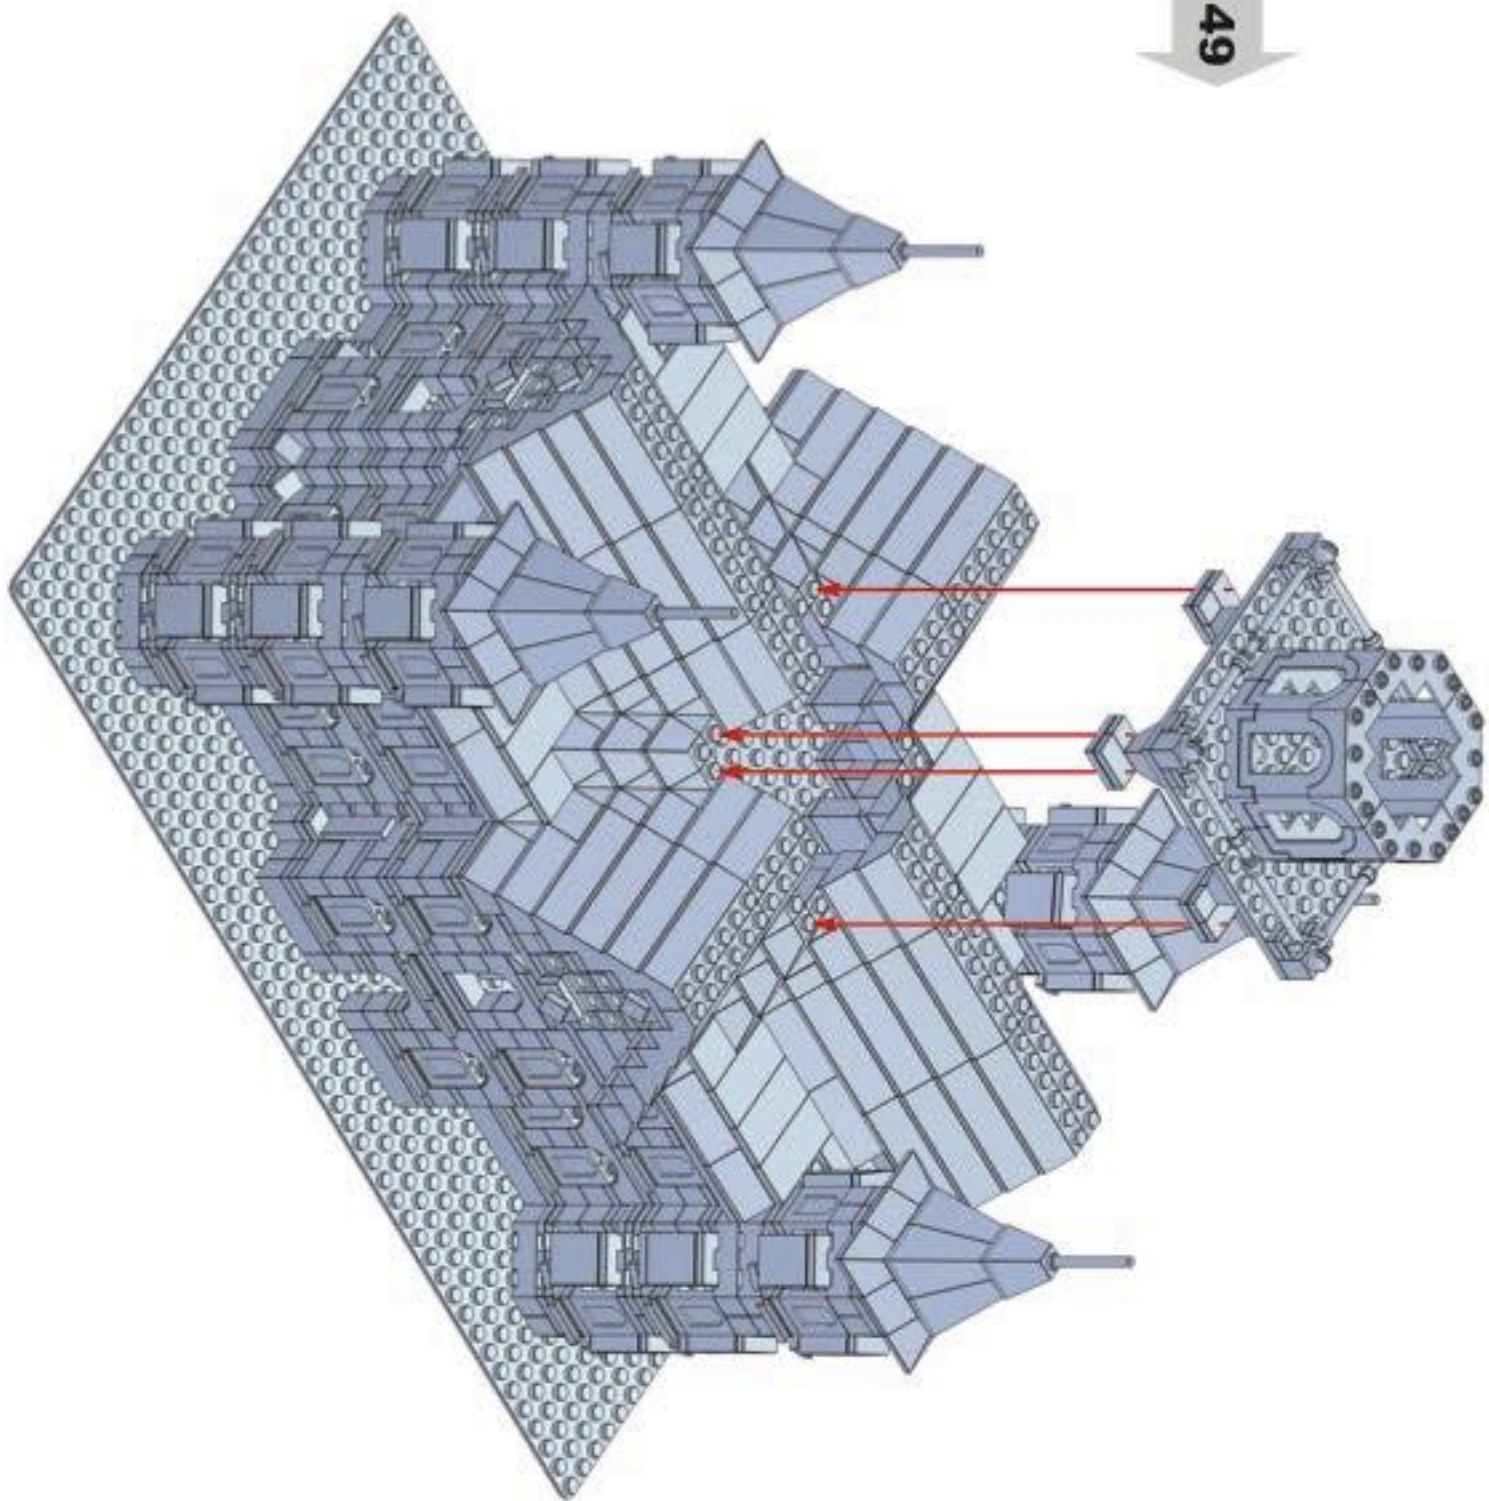

1. The Provo Tabernacle began construction in 1883.
2. The last time the LDS church held General Conference outside of Salt Lake City was in 1887. It was held in the Provo Tabernacle.
3. In April 1898, George Q. Cannon dedicated the Tabernacle.
4. In 1917, the Tabernacle was remodeled and the center spire was removed due to the strain it was putting on the roof.
5. The new Provo City Center Temple has the center spire restored and is just one of three temples with a central spire and four corner spires. The other two temples are the Cochabamba Bolivia Temple and the Oakland California Temple.
6. The Provo City Center Temple consists of four levels, two above the ground and two that are below.
7. The Provo City Center Temple is the 16th temple in the state of Utah and the 2nd temple in the city of Provo.
8. The only other city to have two temples besides Provo is South Jordan, Utah which has the Jordan River Temple & the Oquirrh Mountain Temple.
9. The Provo City Center Temple is the fourth temple to be built from an existing building. The other three temples are Vernal, Copenhagen, and Manhattan.
10. The Provo City Center Temple is the second temple to be built from a Tabernacle. The first is the Vernal Utah Temple.

44

45

46

47

48

(34)

49

51