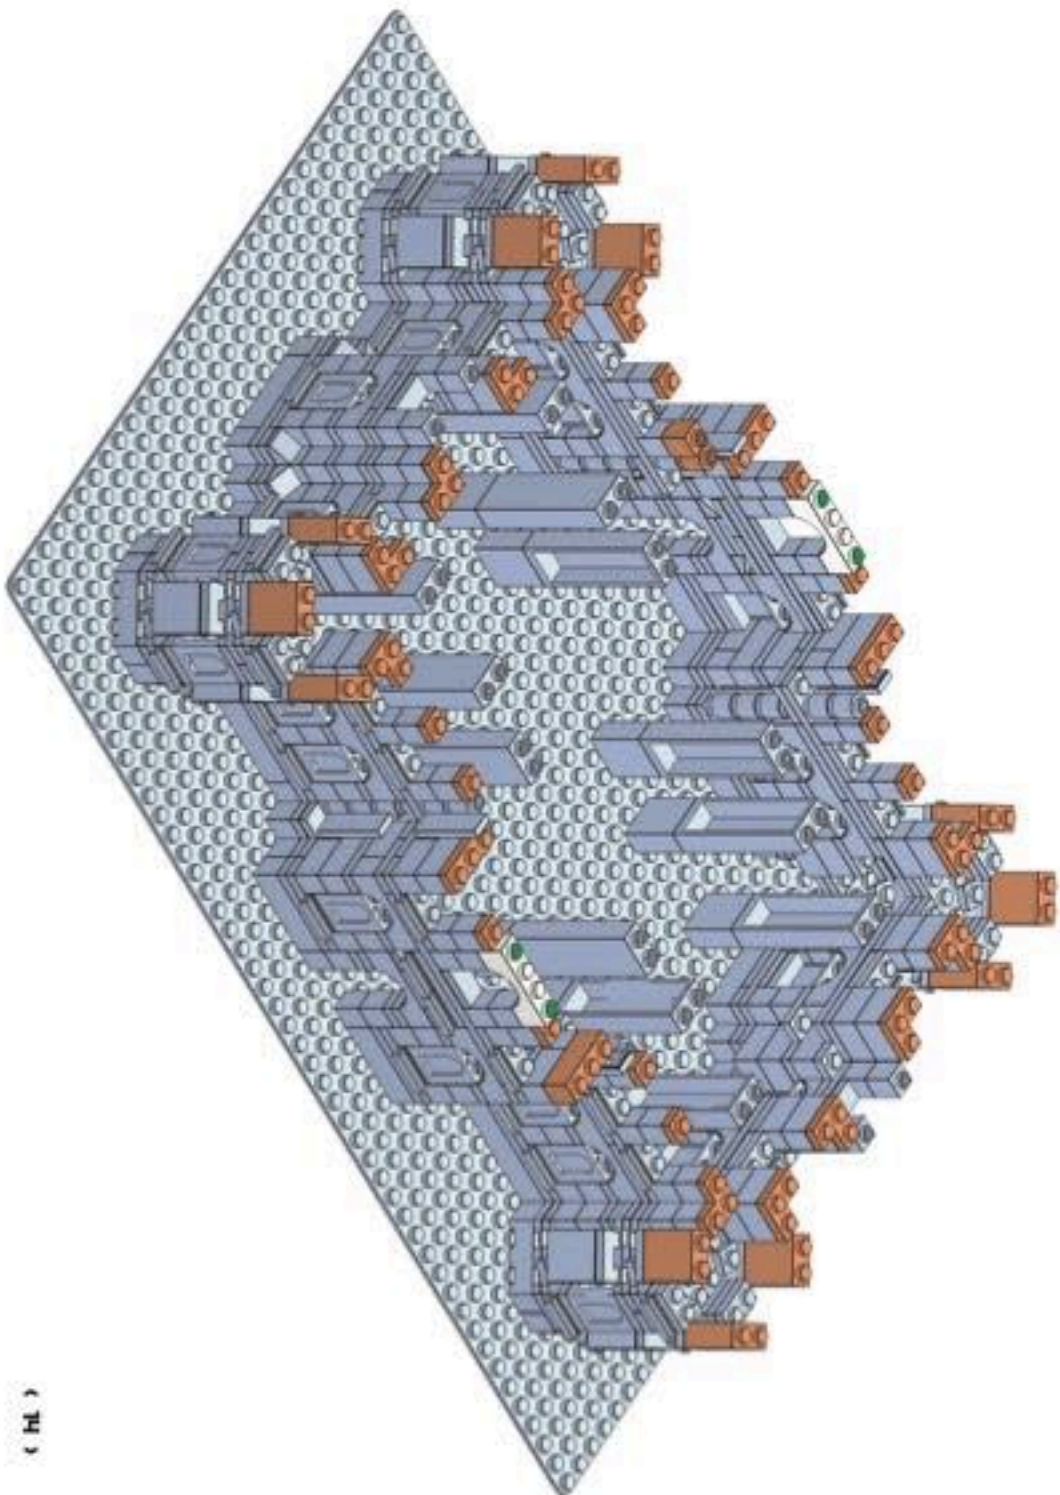

1. The Provo Tabernacle began construction in 1883.
2. The last time the LDS church held General Conference outside of Salt Lake City was in 1887. It was held in the Provo Tabernacle.
3. In April 1898, George Q. Cannon dedicated the Tabernacle.
4. In 1917, the Tabernacle was remodeled and the center spire was removed due to the strain it was putting on the roof.
5. The new Provo City Center Temple has the center spire restored and is just one of three temples with a central spire and four corner spires. The other two temples are the Cochabamba Bolivia Temple and the Oakland California Temple.
6. The Provo City Center Temple consists of four levels, two above the ground and two that are below.
7. The Provo City Center Temple is the 16th temple in the state of Utah and the 2nd temple in the city of Provo.
8. The only other city to have two temples besides Provo is South Jordan, Utah which has the Jordan River Temple & the Oquirrh Mountain Temple.
9. The Provo City Center Temple is the fourth temple to be built from an existing building. The other three temples are Vernal, Copenhagen, and Manhattan.
10. The Provo City Center Temple is the second temple to be built from a Tabernacle. The first is the Vernal Utah Temple.

15

X12

16

X12
X2
X13
X4

17

18

19

20

- X4 
- X2 
- X8 
- X12 
- X4 
- X4 

21

22

23

24

25

27

X4

28

- X16
- X8
- X4
- X4
- X4
- X8
- X4

- X8 
- X16 
- X4 
- X2 
- X6 

31

32

33

X2

34