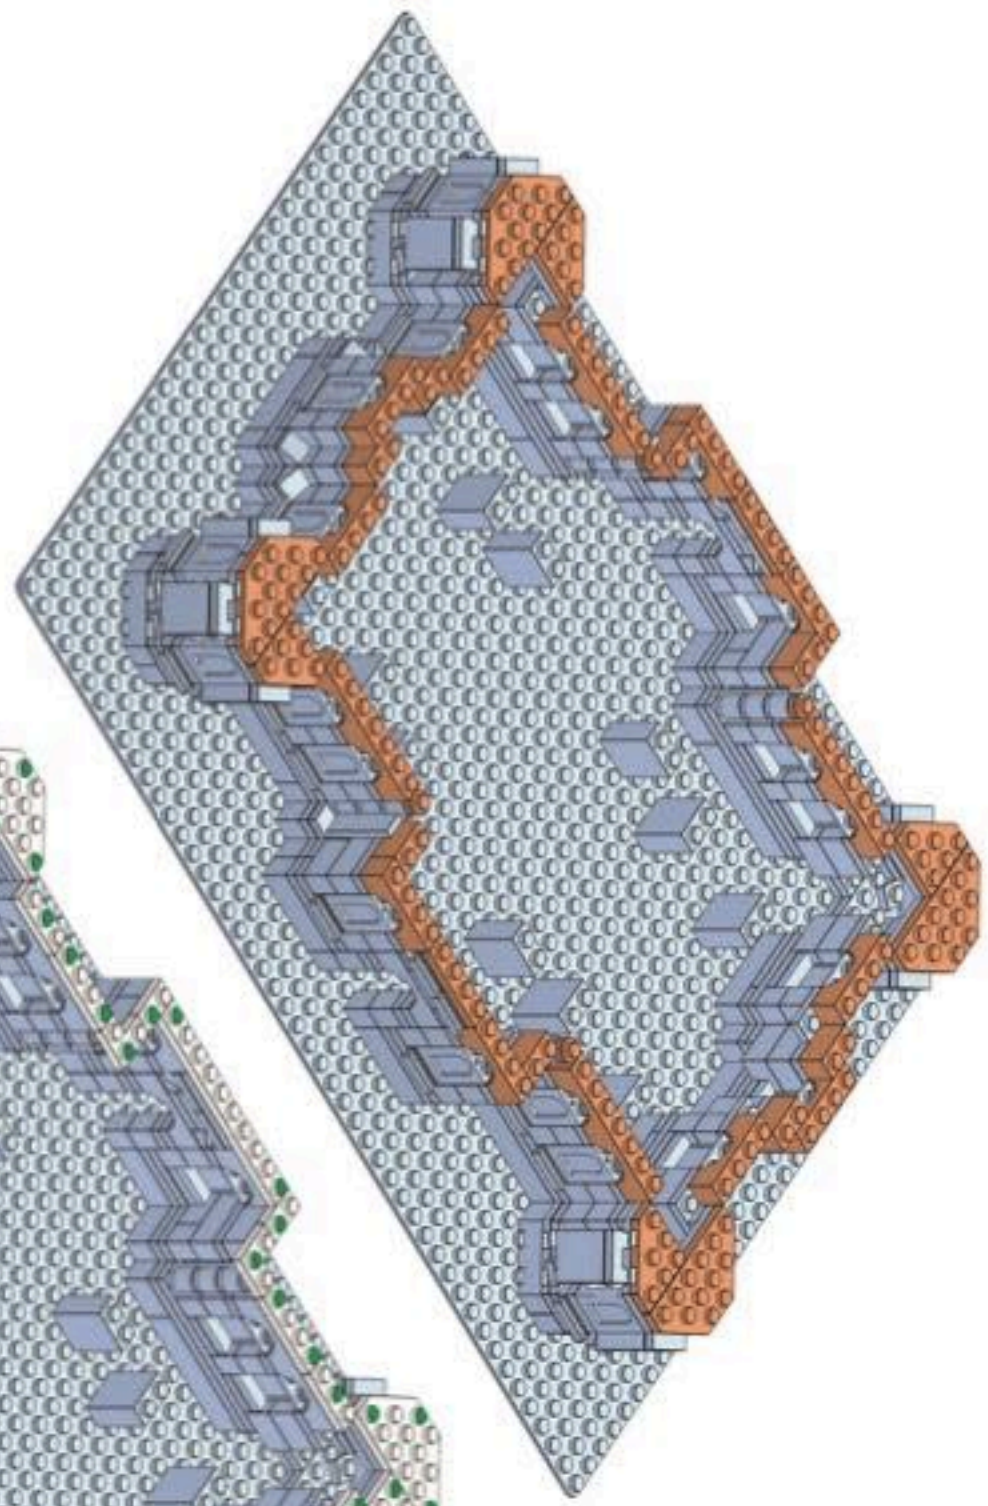

1. The Provo Tabernacle began construction in 1883.
2. The last time the LDS church held General Conference outside of Salt Lake City was in 1887. It was held in the Provo Tabernacle.
3. In April 1898, George Q. Cannon dedicated the Tabernacle.
4. In 1917, the Tabernacle was remodeled and the center spire was removed due to the strain it was putting on the roof.
5. The new Provo City Center Temple has the center spire restored and is just one of three temples with a central spire and four corner spires. The other two temples are the Cochabamba Bolivia Temple and the Oakland California Temple.
6. The Provo City Center Temple consists of four levels, two above the ground and two that are below.
7. The Provo City Center Temple is the 16th temple in the state of Utah and the 2nd temple in the city of Provo.
8. The only other city to have two temples besides Provo is South Jordan, Utah which has the Jordan River Temple & the Oquirrh Mountain Temple.
9. The Provo City Center Temple is the fourth temple to be built from an existing building. The other three temples are Vernal, Copenhagen, and Manhattan.
10. The Provo City Center Temple is the second temple to be built from a Tabernacle. The first is the Vernal Utah Temple.

8

hX hLX BX hX 2X

(7)

11

12

13

- X4
- X6
- X12
- X28
- X2

- X24
 - X12
 - X2
- 14

15

X12

16

X12
X2
X13
X4

17

18

19

20

- X4 
- X2 
- X8 
- X12 
- X4 
- X4 

21

22

23

24

25

27

X4