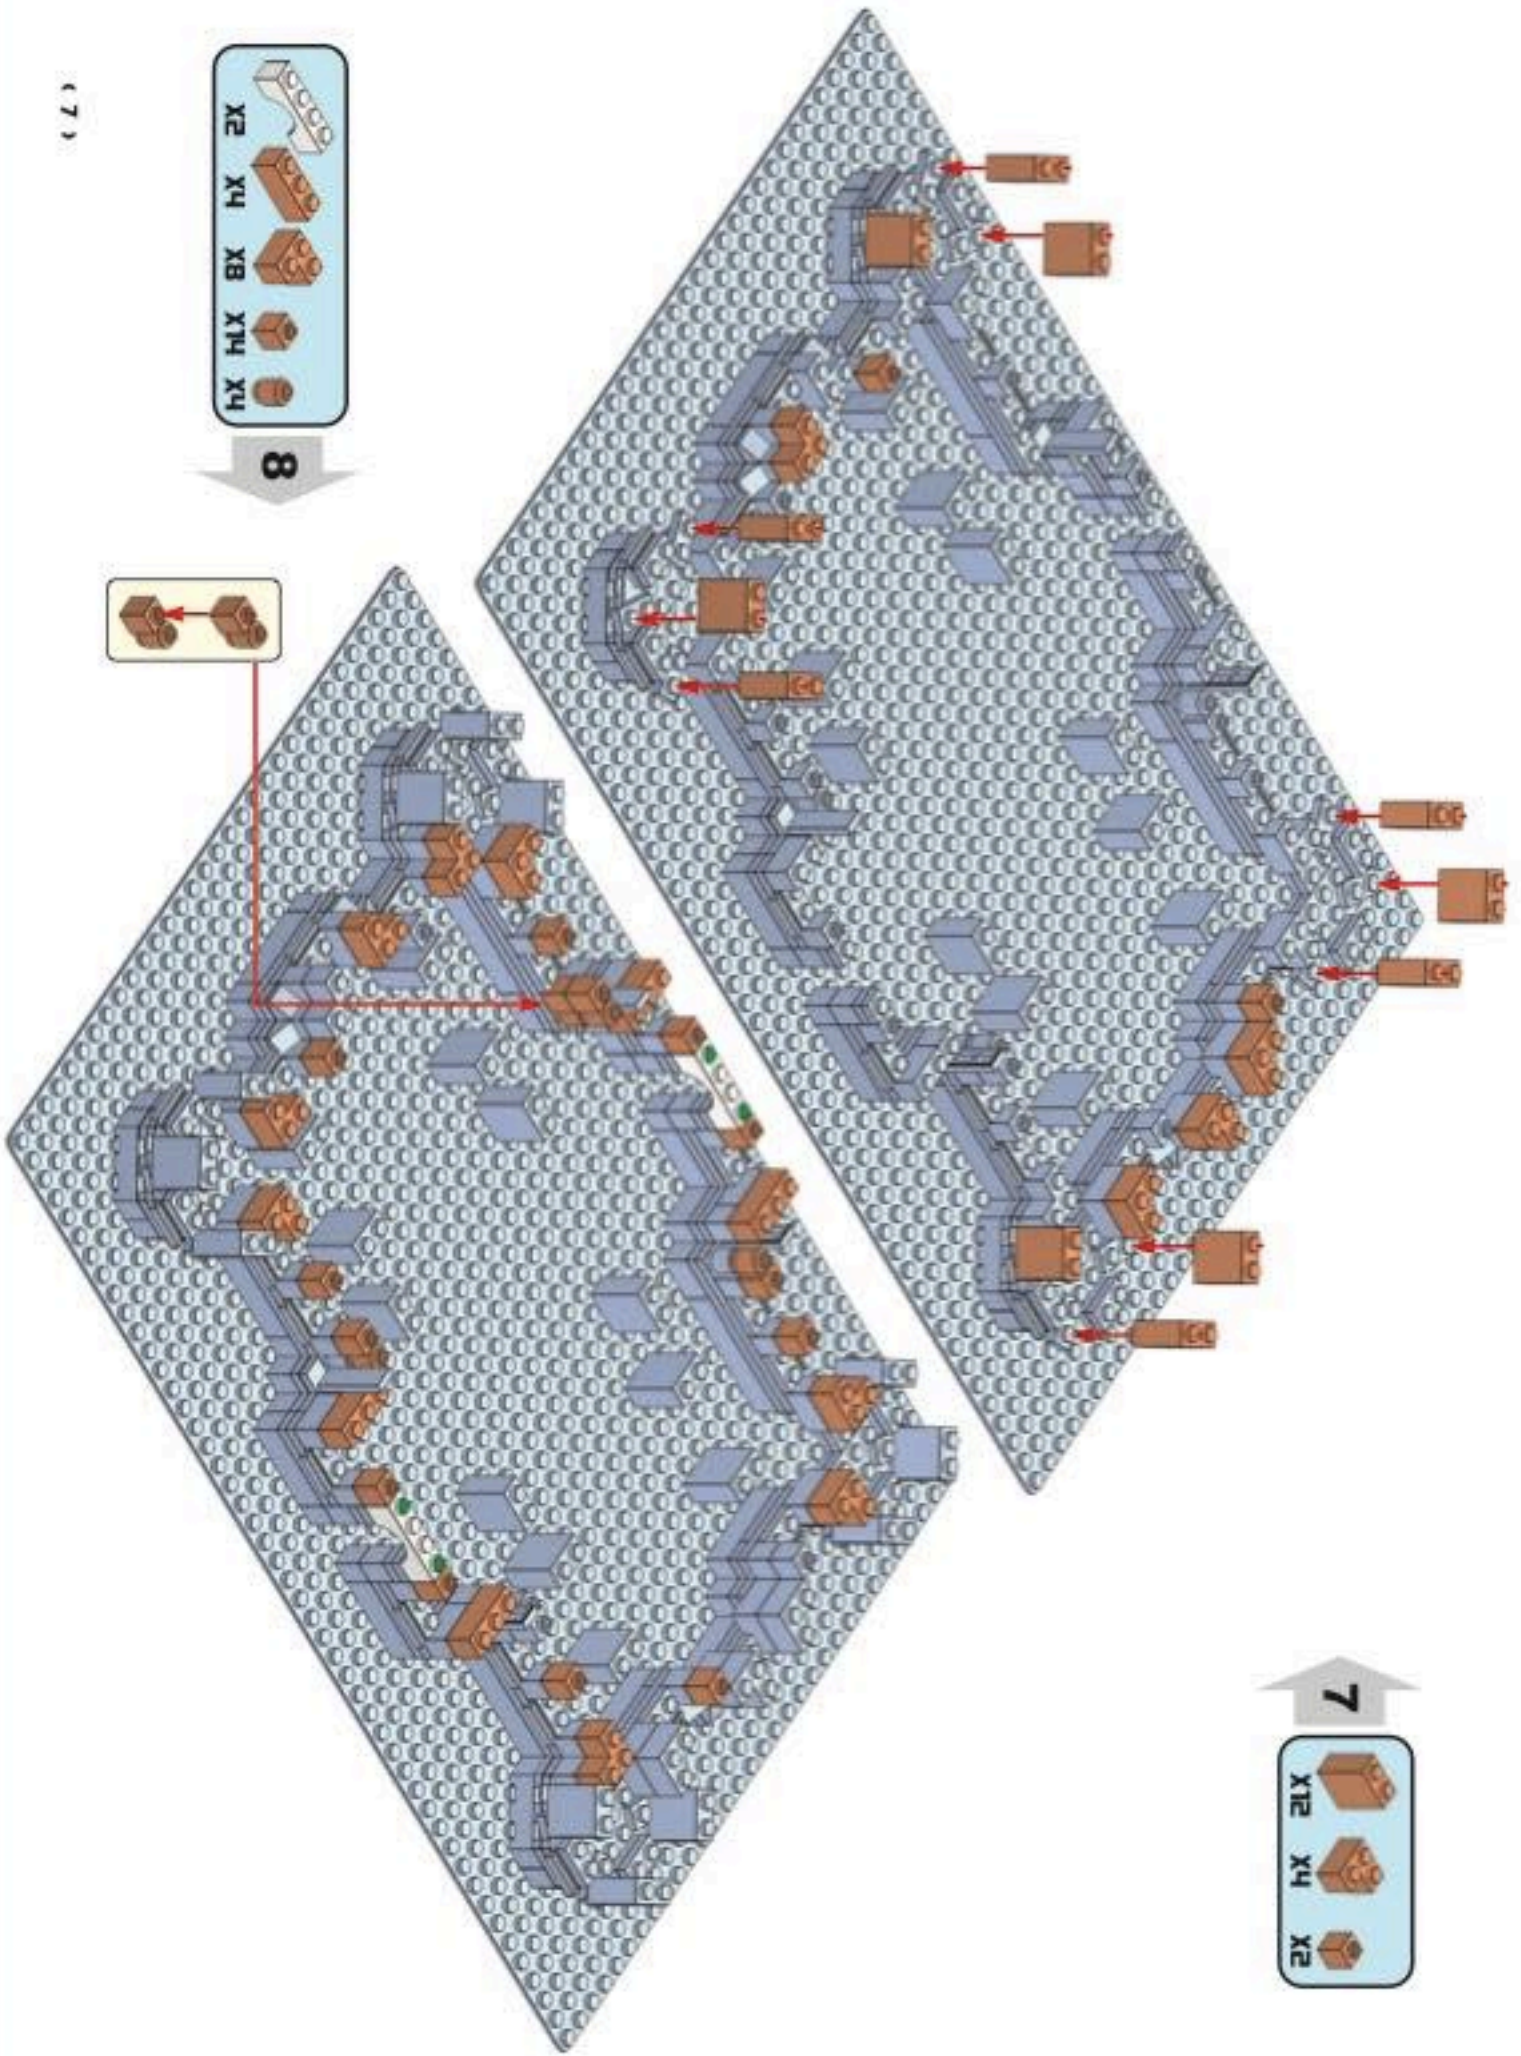

1. The Provo Tabernacle began construction in 1883.
2. The last time the LDS church held General Conference outside of Salt Lake City was in 1887. It was held in the Provo Tabernacle.
3. In April 1898, George Q. Cannon dedicated the Tabernacle.
4. In 1917, the Tabernacle was remodeled and the center spire was removed due to the strain it was putting on the roof.
5. The new Provo City Center Temple has the center spire restored and is just one of three temples with a central spire and four corner spires. The other two temples are the Cochabamba Bolivia Temple and the Oakland California Temple.
6. The Provo City Center Temple consists of four levels, two above the ground and two that are below.
7. The Provo City Center Temple is the 16th temple in the state of Utah and the 2nd temple in the city of Provo.
8. The only other city to have two temples besides Provo is South Jordan, Utah which has the Jordan River Temple & the Oquirrh Mountain Temple.
9. The Provo City Center Temple is the fourth temple to be built from an existing building. The other three temples are Vernal, Copenhagen, and Manhattan.
10. The Provo City Center Temple is the second temple to be built from a Tabernacle. The first is the Vernal Utah Temple.

1x26 1x12 1x4 1x8

hX	lX
lX	2X
hX	hX

9

hX

8X	lX
5LX	2X
hX	hX

5

7

2X hX 2LX

8

hX hLX BX hX 2X

(7)

11

12

13

- X4
- X6
- X12
- X28
- X2

- X24
 - X12
 - X2
- 14

15

X12

16

X12
X2
X13
X4

17

18

19

20