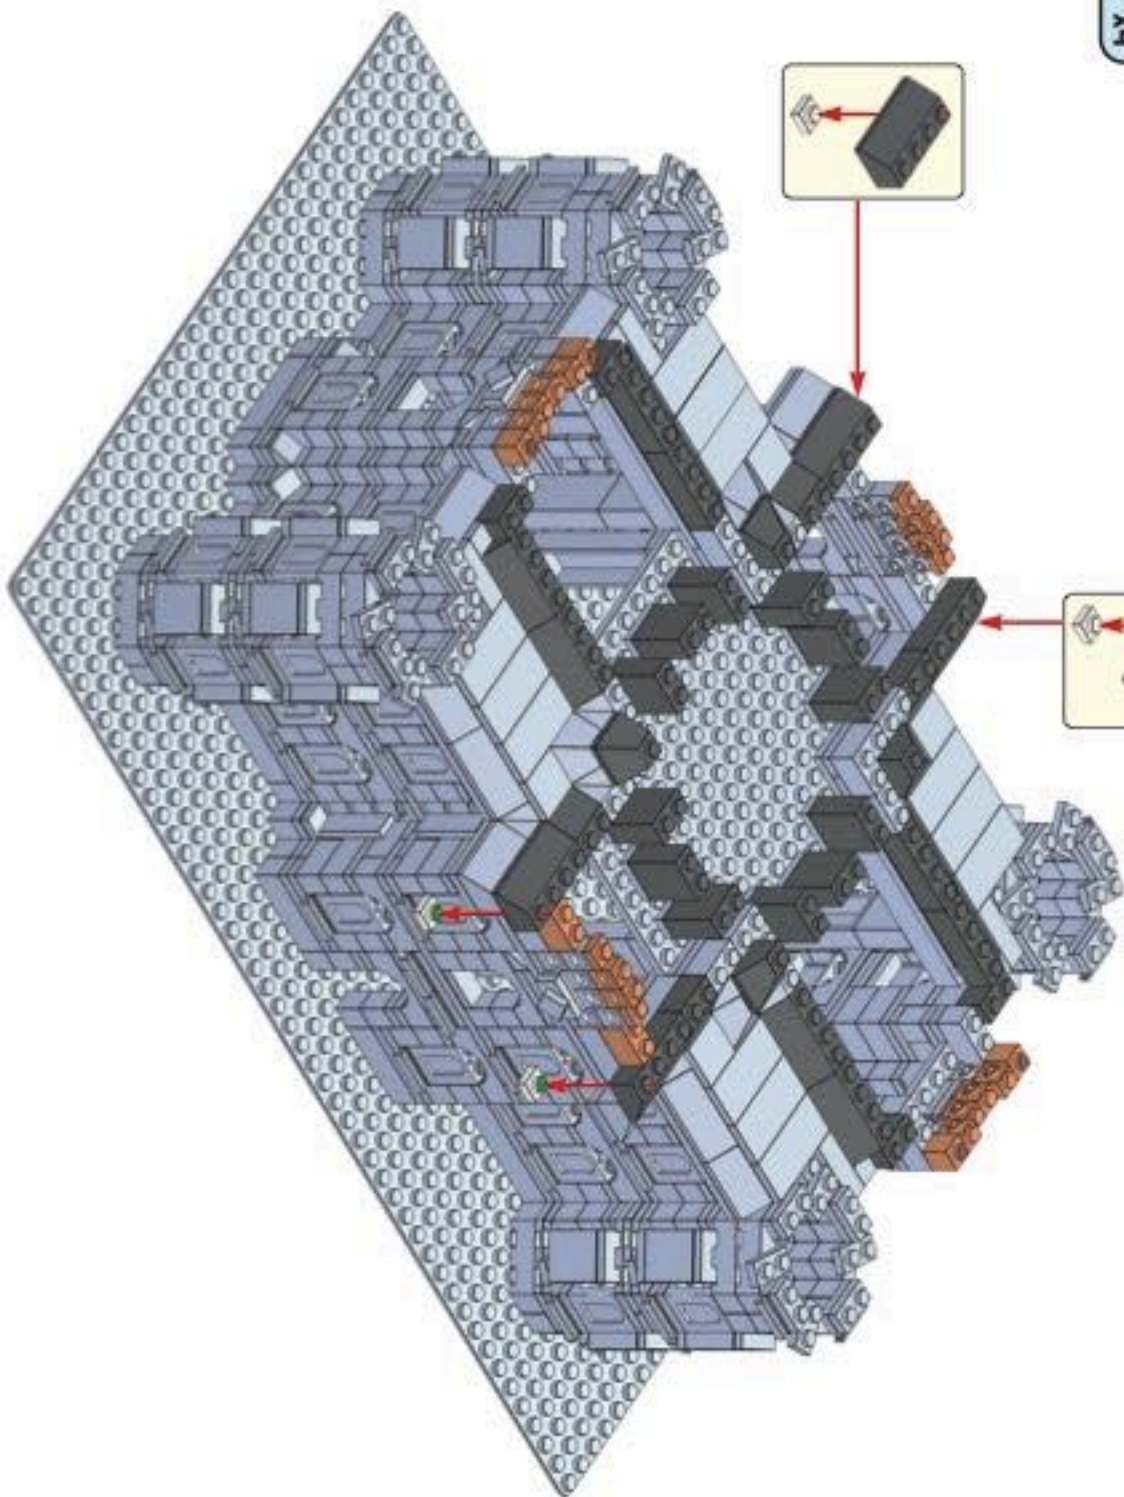

1. The Provo Tabernacle began construction in 1883.
2. The last time the LDS church held General Conference outside of Salt Lake City was in 1887. It was held in the Provo Tabernacle.
3. In April 1898, George Q. Cannon dedicated the Tabernacle.
4. In 1917, the Tabernacle was remodeled and the center spire was removed due to the strain it was putting on the roof.
5. The new Provo City Center Temple has the center spire restored and is just one of three temples with a central spire and four corner spires. The other two temples are the Cochabamba Bolivia Temple and the Oakland California Temple.
6. The Provo City Center Temple consists of four levels, two above the ground and two that are below.
7. The Provo City Center Temple is the 16th temple in the state of Utah and the 2nd temple in the city of Provo.
8. The only other city to have two temples besides Provo is South Jordan, Utah which has the Jordan River Temple & the Oquirrh Mountain Temple.
9. The Provo City Center Temple is the fourth temple to be built from an existing building. The other three temples are Vernal, Copenhagen, and Manhattan.
10. The Provo City Center Temple is the second temple to be built from a Tabernacle. The first is the Vernal Utah Temple.

15

X12

16

X12
X2
X13
X4

17

18

19

20

- X4 
- X2 
- X8 
- X12 
- X4 
- X4 

21

22

23

24

25

27

X4

28

- X16
- X8
- X4
- X4
- X4
- X8
- X4

- X8 
- X16 
- X4 
- X2 
- X6 

31

32

33

X2

34