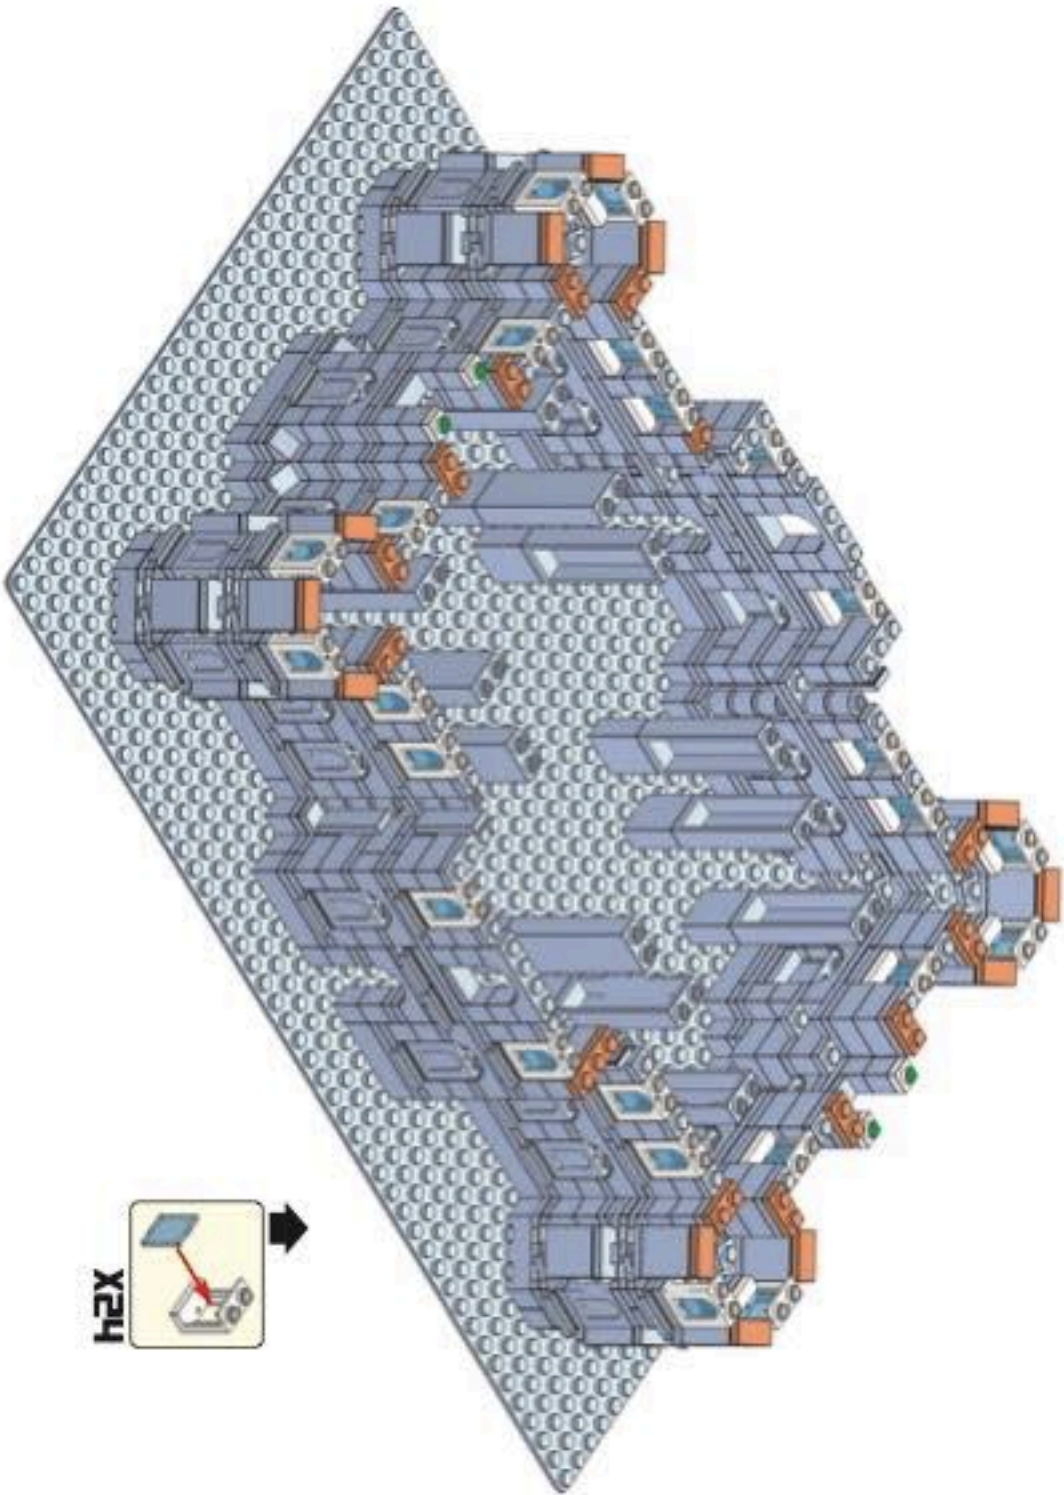

1. The Provo Tabernacle began construction in 1883.
2. The last time the LDS church held General Conference outside of Salt Lake City was in 1887. It was held in the Provo Tabernacle.
3. In April 1898, George Q. Cannon dedicated the Tabernacle.
4. In 1917, the Tabernacle was remodeled and the center spire was removed due to the strain it was putting on the roof.
5. The new Provo City Center Temple has the center spire restored and is just one of three temples with a central spire and four corner spires. The other two temples are the Cochabamba Bolivia Temple and the Oakland California Temple.
6. The Provo City Center Temple consists of four levels, two above the ground and two that are below.
7. The Provo City Center Temple is the 16th temple in the state of Utah and the 2nd temple in the city of Provo.
8. The only other city to have two temples besides Provo is South Jordan, Utah which has the Jordan River Temple & the Oquirrh Mountain Temple.
9. The Provo City Center Temple is the fourth temple to be built from an existing building. The other three temples are Vernal, Copenhagen, and Manhattan.
10. The Provo City Center Temple is the second temple to be built from a Tabernacle. The first is the Vernal Utah Temple.

15

X12

16

X12
X2
X13
X4

17

18

19

20

- X4 
- X2 
- X8 
- X12 
- X4 
- X4 

21

22

23

24

25

27

X4

28

- X16
- X8
- X4
- X4
- X4
- X8
- X4

- X8 
- X16 
- X4 
- X2 
- X6 

31

32

33

X2

34