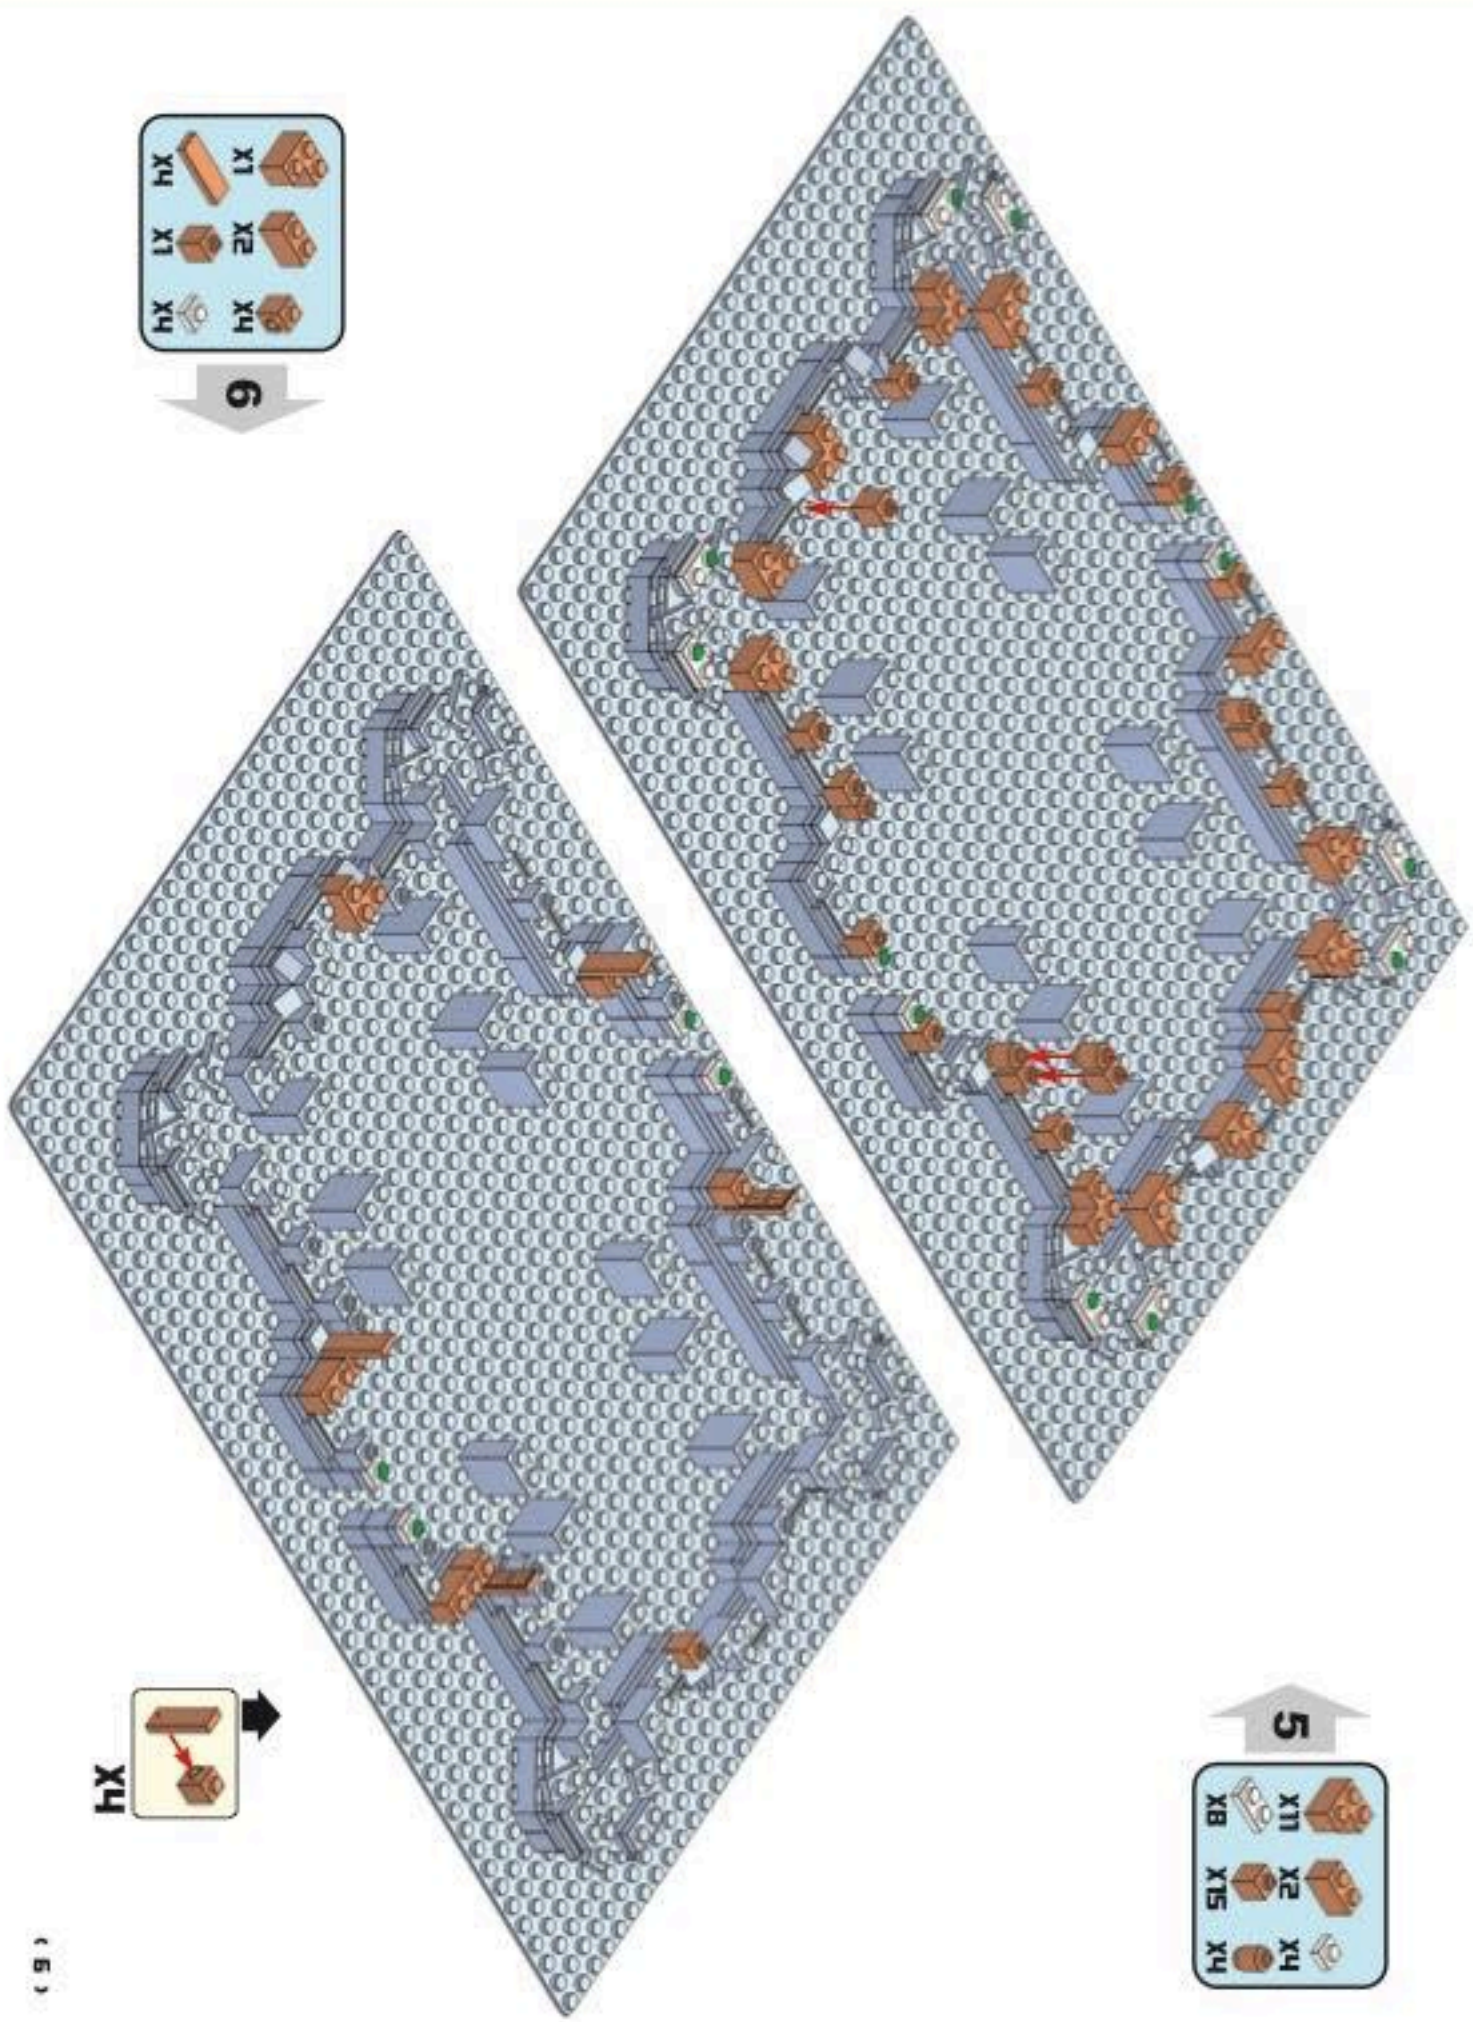

1. The Provo Tabernacle began construction in 1883.
2. The last time the LDS church held General Conference outside of Salt Lake City was in 1887. It was held in the Provo Tabernacle.
3. In April 1898, George Q. Cannon dedicated the Tabernacle.
4. In 1917, the Tabernacle was remodeled and the center spire was removed due to the strain it was putting on the roof.
5. The new Provo City Center Temple has the center spire restored and is just one of three temples with a central spire and four corner spires. The other two temples are the Cochabamba Bolivia Temple and the Oakland California Temple.
6. The Provo City Center Temple consists of four levels, two above the ground and two that are below.
7. The Provo City Center Temple is the 16th temple in the state of Utah and the 2nd temple in the city of Provo.
8. The only other city to have two temples besides Provo is South Jordan, Utah which has the Jordan River Temple & the Oquirrh Mountain Temple.
9. The Provo City Center Temple is the fourth temple to be built from an existing building. The other three temples are Vernal, Copenhagen, and Manhattan.
10. The Provo City Center Temple is the second temple to be built from a Tabernacle. The first is the Vernal Utah Temple.

X16

X12

1X

1X

1X

3

1x4 1x4 1x10 1x4 1x4 1x4 1x4 1x4

4

1x26 1x12 1x4 1x8

hX	lX
lX	2X
hX	hX

9

hX

8X	lX
5LX	2X
hX	hX

5

7

2X hX 2LX