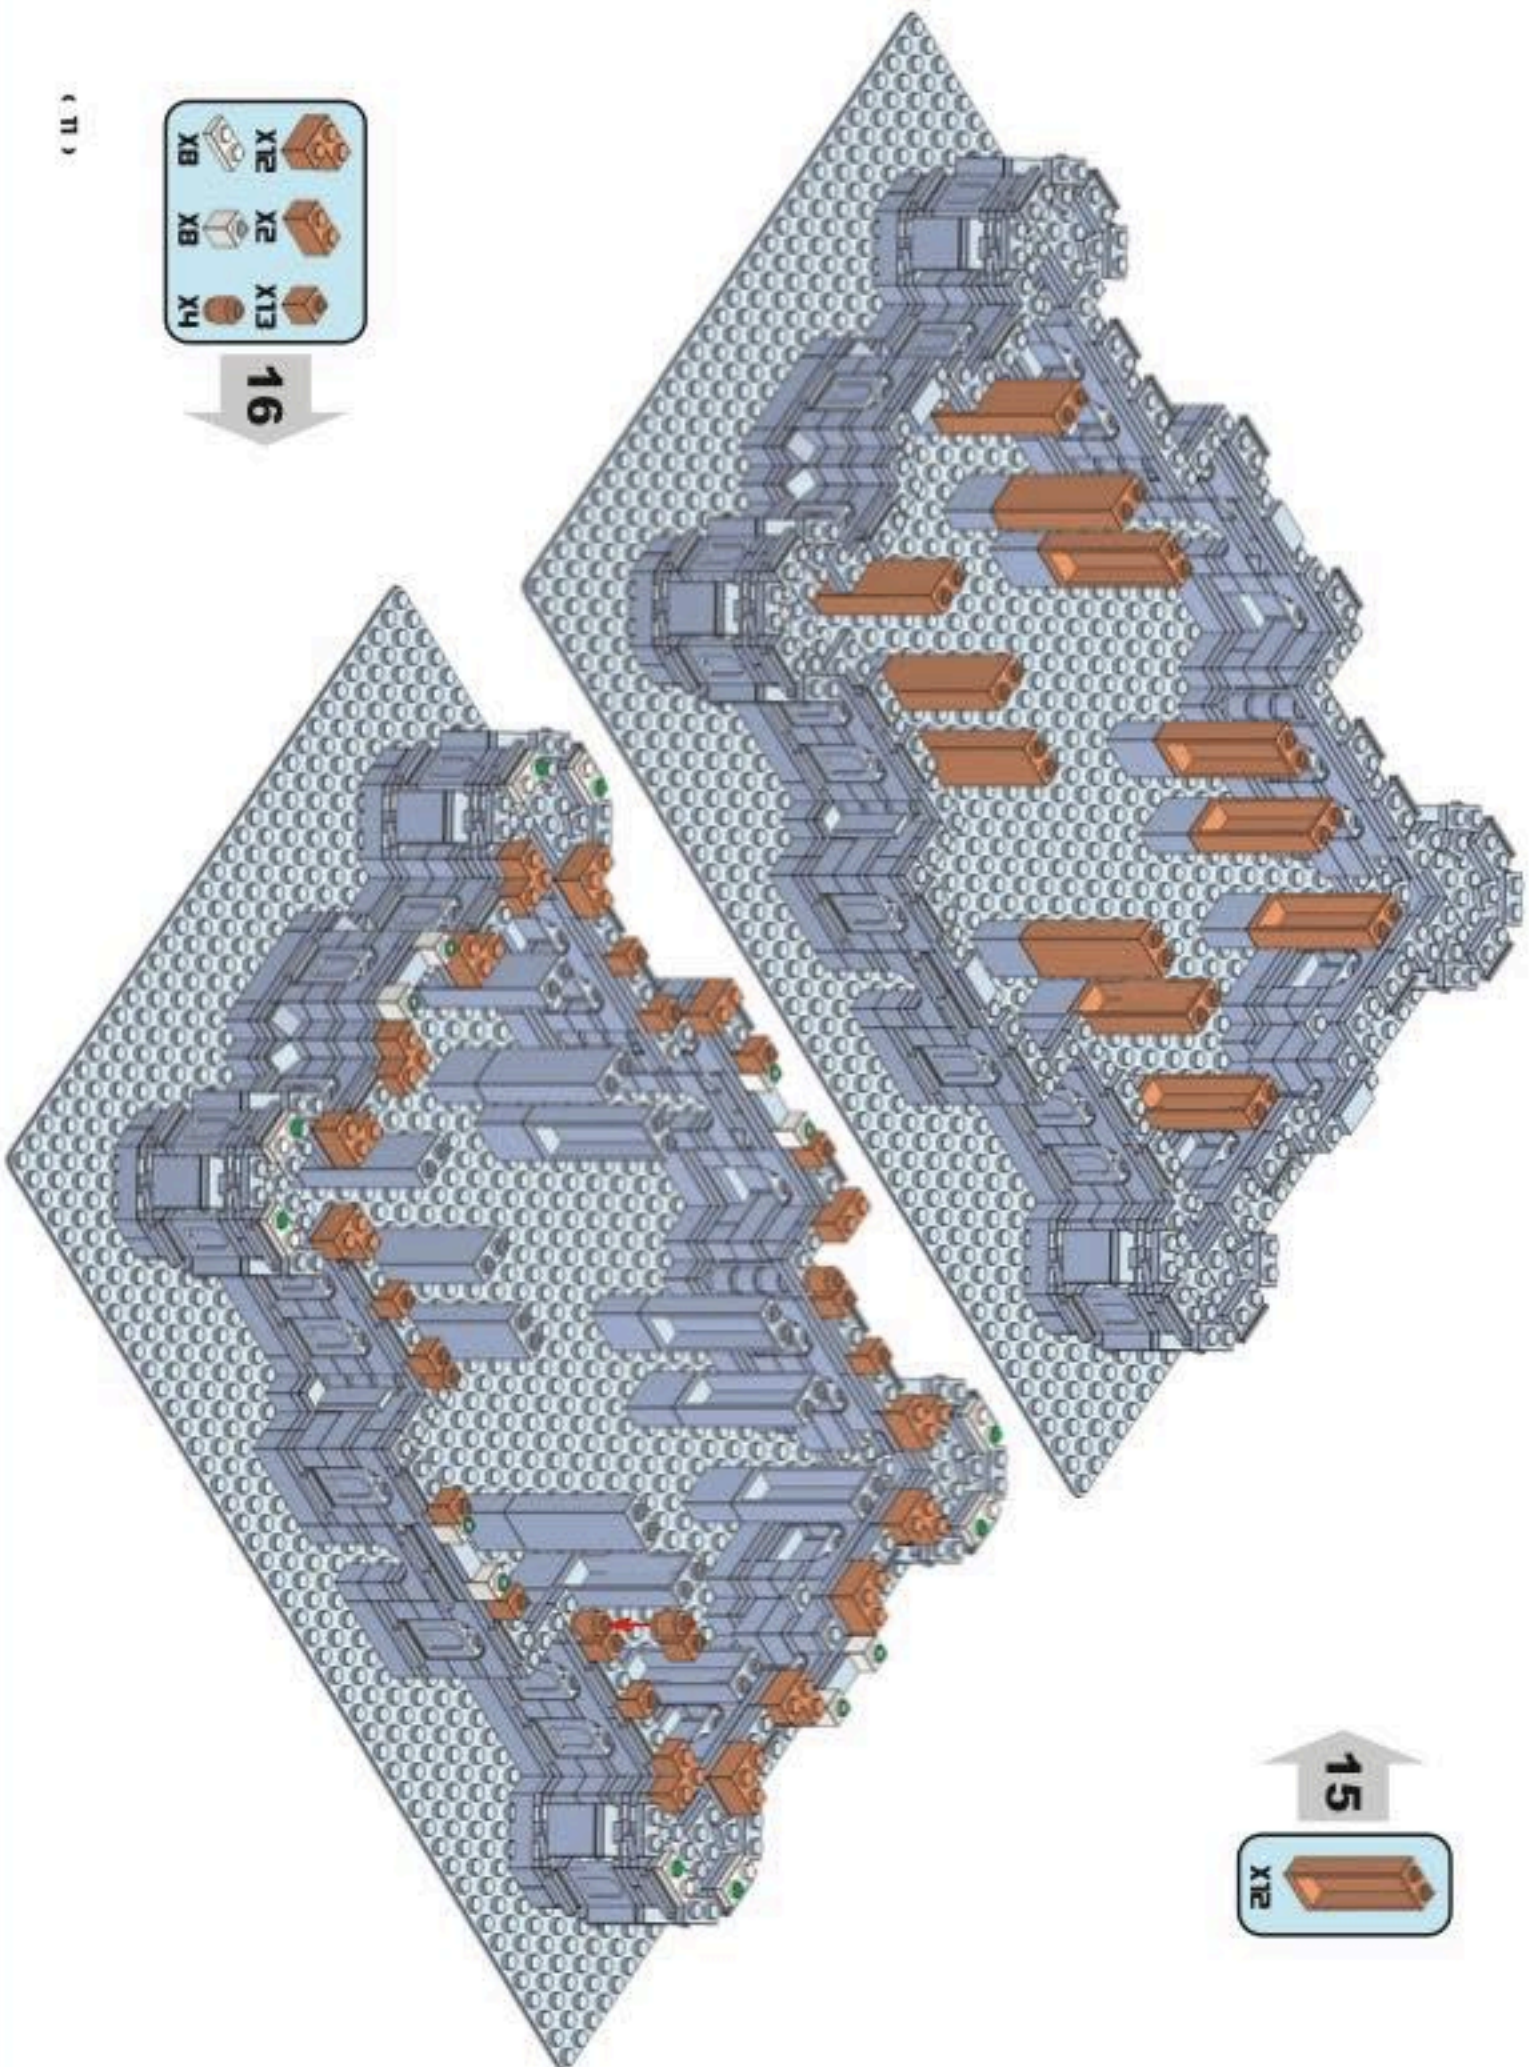

1. The Provo Tabernacle began construction in 1883.
2. The last time the LDS church held General Conference outside of Salt Lake City was in 1887. It was held in the Provo Tabernacle.
3. In April 1898, George Q. Cannon dedicated the Tabernacle.
4. In 1917, the Tabernacle was remodeled and the center spire was removed due to the strain it was putting on the roof.
5. The new Provo City Center Temple has the center spire restored and is just one of three temples with a central spire and four corner spires. The other two temples are the Cochabamba Bolivia Temple and the Oakland California Temple.
6. The Provo City Center Temple consists of four levels, two above the ground and two that are below.
7. The Provo City Center Temple is the 16th temple in the state of Utah and the 2nd temple in the city of Provo.
8. The only other city to have two temples besides Provo is South Jordan, Utah which has the Jordan River Temple & the Oquirrh Mountain Temple.
9. The Provo City Center Temple is the fourth temple to be built from an existing building. The other three temples are Vernal, Copenhagen, and Manhattan.
10. The Provo City Center Temple is the second temple to be built from a Tabernacle. The first is the Vernal Utah Temple.

15

X12

16

X12
X2
X13
X4

17

18

19

20

- X4 
- X2 
- X8 
- X12 
- X4 
- X4 

21

22

23

24

25

27

X4