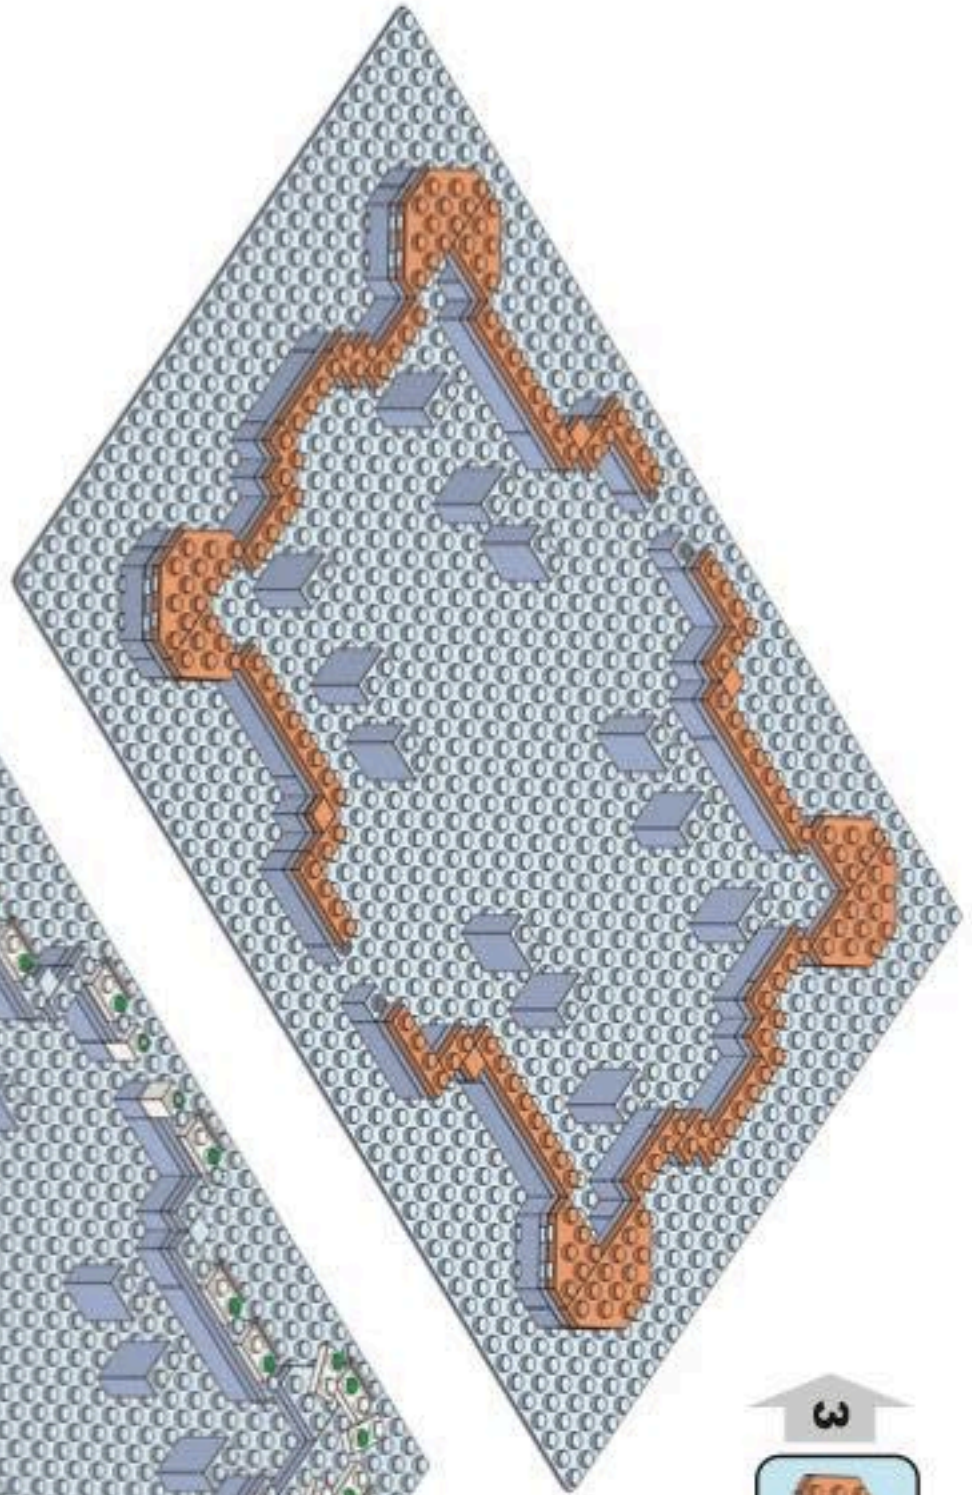

1. The Provo Tabernacle began construction in 1883.
2. The last time the LDS church held General Conference outside of Salt Lake City was in 1887. It was held in the Provo Tabernacle.
3. In April 1898, George Q. Cannon dedicated the Tabernacle.
4. In 1917, the Tabernacle was remodeled and the center spire was removed due to the strain it was putting on the roof.
5. The new Provo City Center Temple has the center spire restored and is just one of three temples with a central spire and four corner spires. The other two temples are the Cochabamba Bolivia Temple and the Oakland California Temple.
6. The Provo City Center Temple consists of four levels, two above the ground and two that are below.
7. The Provo City Center Temple is the 16th temple in the state of Utah and the 2nd temple in the city of Provo.
8. The only other city to have two temples besides Provo is South Jordan, Utah which has the Jordan River Temple & the Oquirrh Mountain Temple.
9. The Provo City Center Temple is the fourth temple to be built from an existing building. The other three temples are Vernal, Copenhagen, and Manhattan.
10. The Provo City Center Temple is the second temple to be built from a Tabernacle. The first is the Vernal Utah Temple.

X16

X12

1X

1X

1X

3

1x4 1x4 1x10 1x4 1x4 1x4 1x4 1x4

4

1x26 1x12 1x4 1x8

hX	lX
lX	2X
hX	hX

9

hX

8X	lX
5LX	2X
hX	hX

5

7

2X hX 2LX