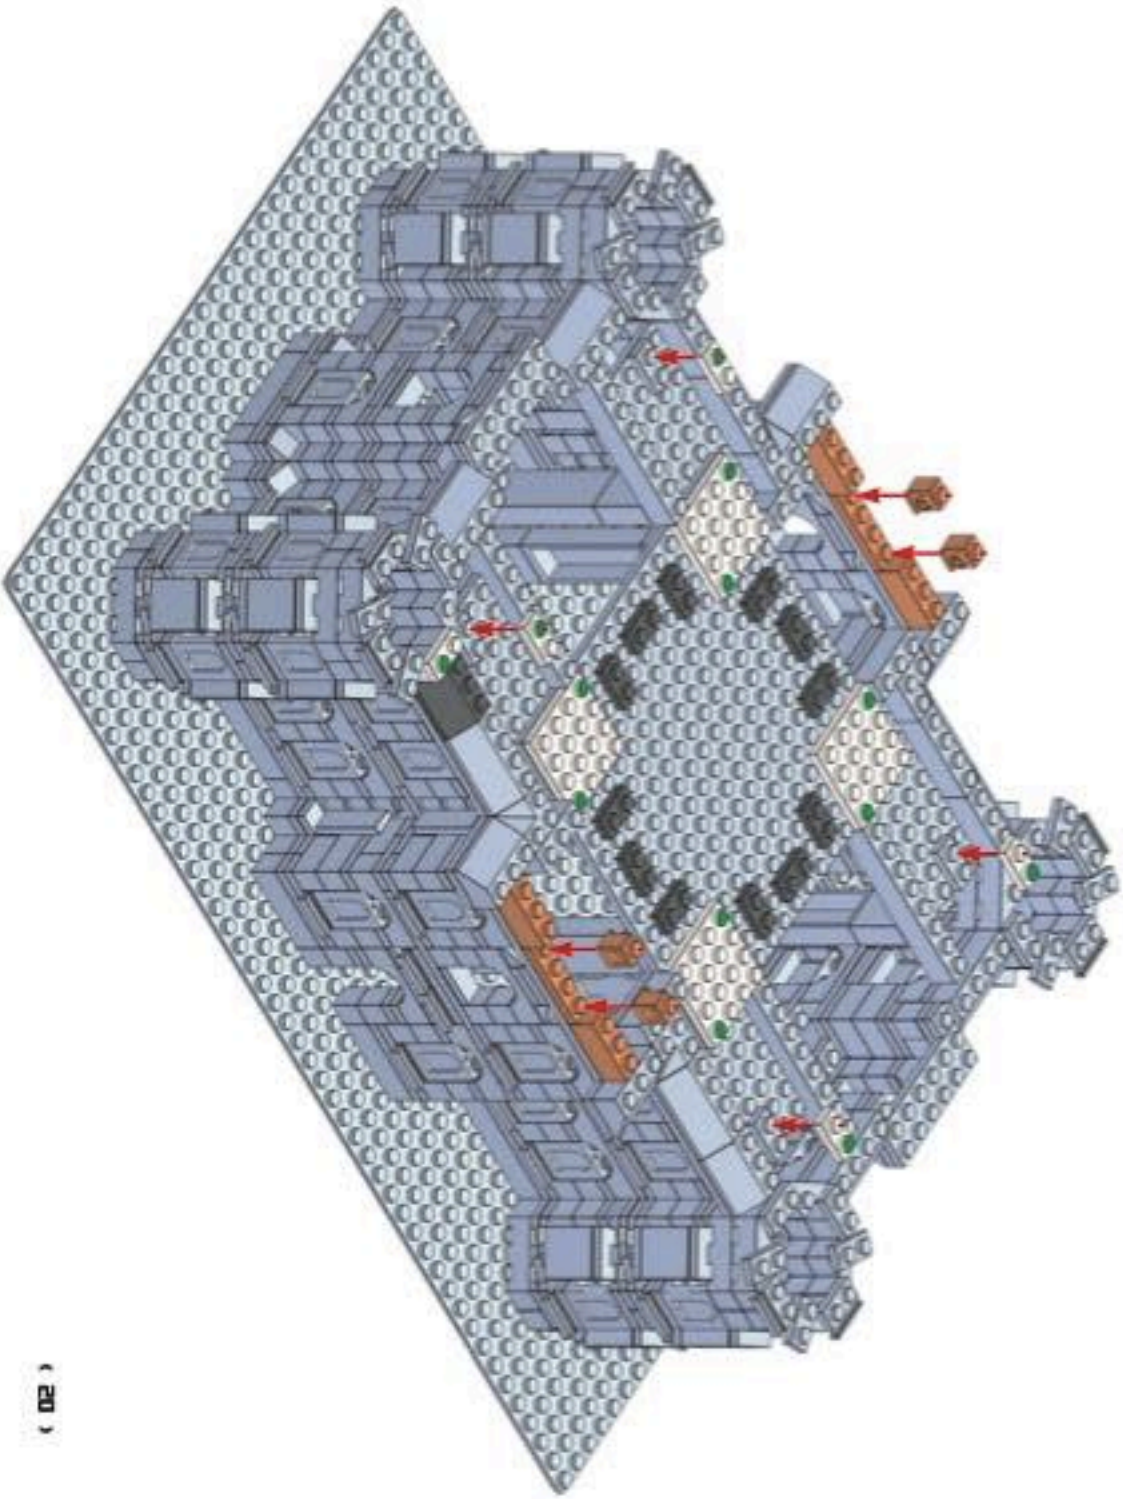

1. The Provo Tabernacle began construction in 1883.
2. The last time the LDS church held General Conference outside of Salt Lake City was in 1887. It was held in the Provo Tabernacle.
3. In April 1898, George Q. Cannon dedicated the Tabernacle.
4. In 1917, the Tabernacle was remodeled and the center spire was removed due to the strain it was putting on the roof.
5. The new Provo City Center Temple has the center spire restored and is just one of three temples with a central spire and four corner spires. The other two temples are the Cochabamba Bolivia Temple and the Oakland California Temple.
6. The Provo City Center Temple consists of four levels, two above the ground and two that are below.
7. The Provo City Center Temple is the 16th temple in the state of Utah and the 2nd temple in the city of Provo.
8. The only other city to have two temples besides Provo is South Jordan, Utah which has the Jordan River Temple & the Oquirrh Mountain Temple.
9. The Provo City Center Temple is the fourth temple to be built from an existing building. The other three temples are Vernal, Copenhagen, and Manhattan.
10. The Provo City Center Temple is the second temple to be built from a Tabernacle. The first is the Vernal Utah Temple.

15

X12

16

X12
X2
X13
X4

17

18

19

20

- X4 
- X2 
- X8 
- X12 
- X4 
- X4 

21

22

23

24

25

27

X4

28

- X16
- X8
- X4
- X4
- X4
- X8
- X4

- X8 
- X16 
- X4 
- X2 
- X6 

31

32

33

X2

34