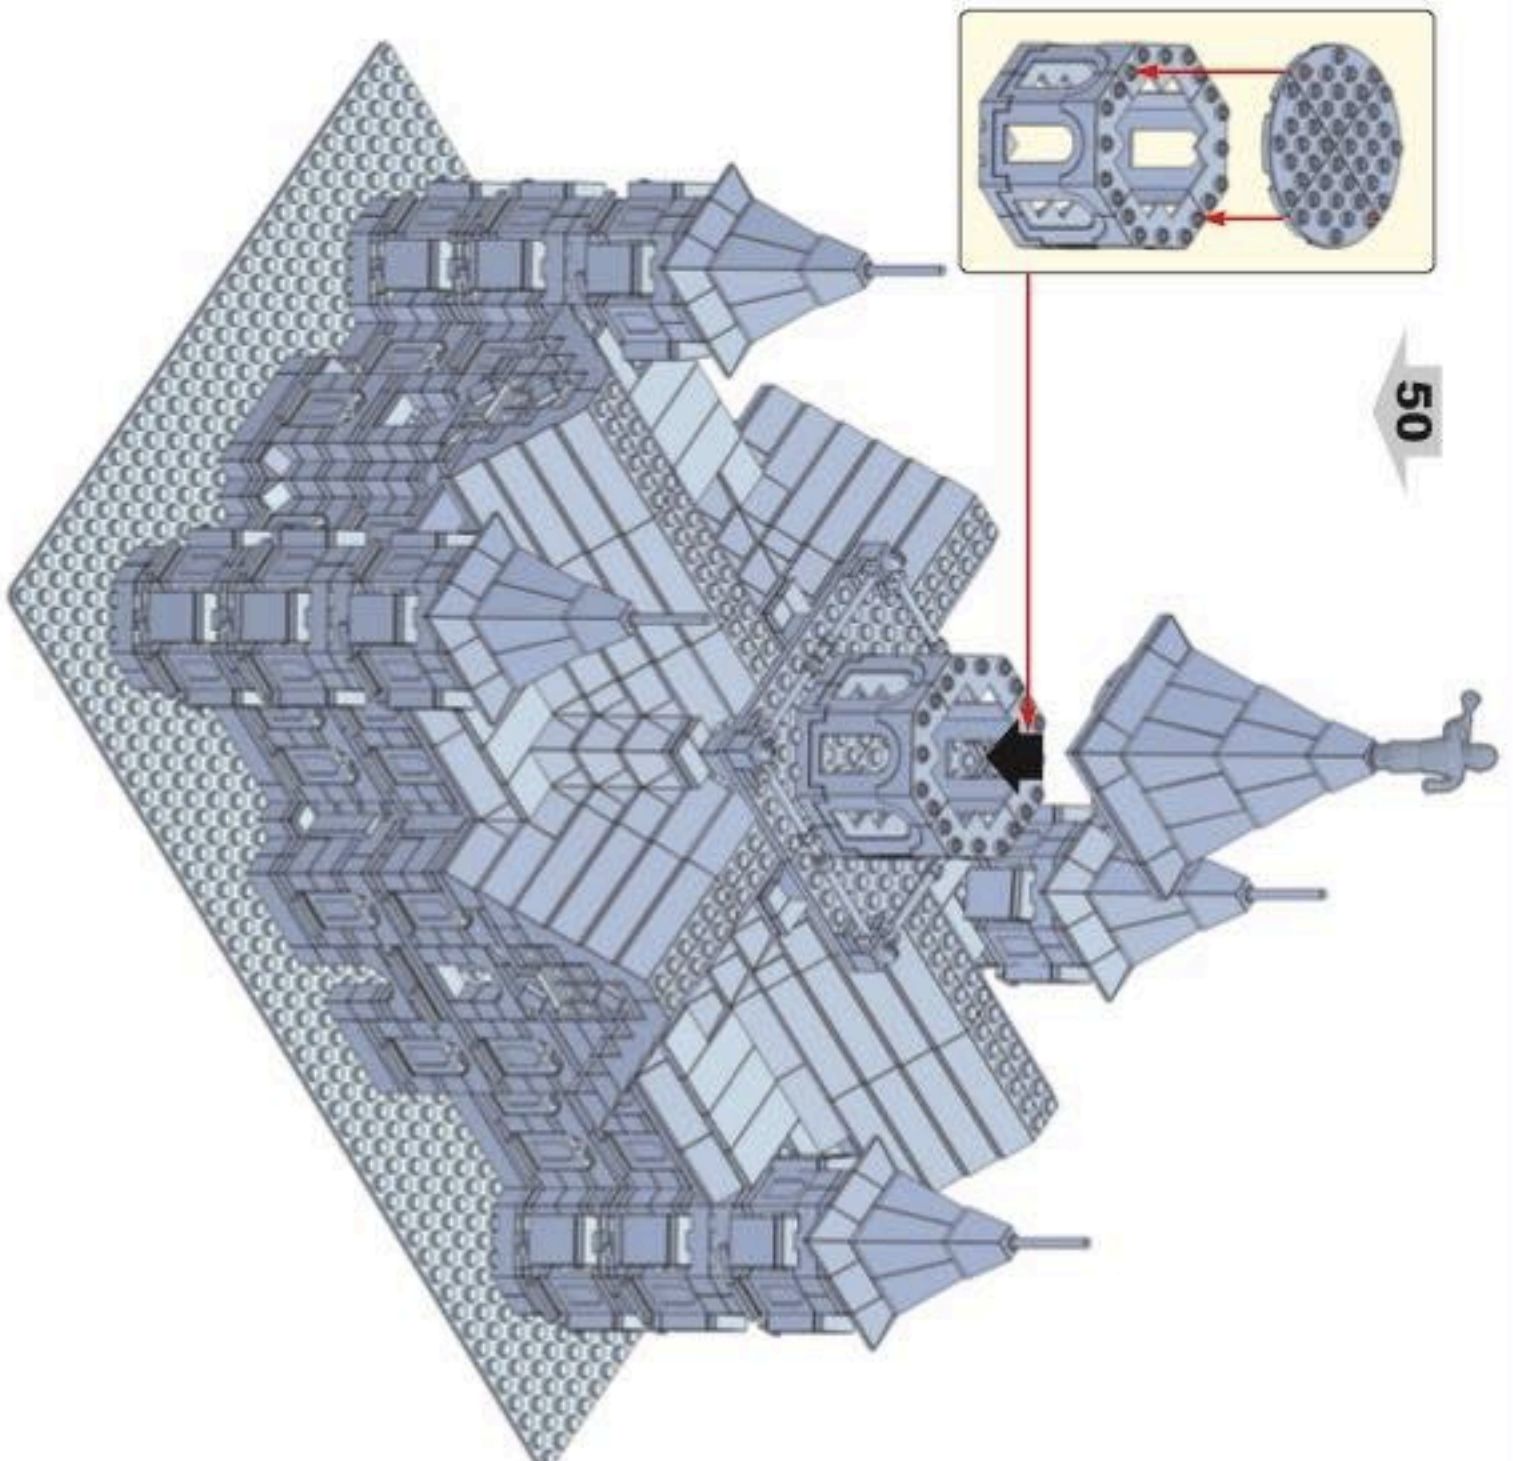

1. The Provo Tabernacle began construction in 1883.
2. The last time the LDS church held General Conference outside of Salt Lake City was in 1887. It was held in the Provo Tabernacle.
3. In April 1898, George Q. Cannon dedicated the Tabernacle.
4. In 1917, the Tabernacle was remodeled and the center spire was removed due to the strain it was putting on the roof.
5. The new Provo City Center Temple has the center spire restored and is just one of three temples with a central spire and four corner spires. The other two temples are the Cochabamba Bolivia Temple and the Oakland California Temple.
6. The Provo City Center Temple consists of four levels, two above the ground and two that are below.
7. The Provo City Center Temple is the 16th temple in the state of Utah and the 2nd temple in the city of Provo.
8. The only other city to have two temples besides Provo is South Jordan, Utah which has the Jordan River Temple & the Oquirrh Mountain Temple.
9. The Provo City Center Temple is the fourth temple to be built from an existing building. The other three temples are Vernal, Copenhagen, and Manhattan.
10. The Provo City Center Temple is the second temple to be built from a Tabernacle. The first is the Vernal Utah Temple.

44

45

46

47

48

(34)

49

51