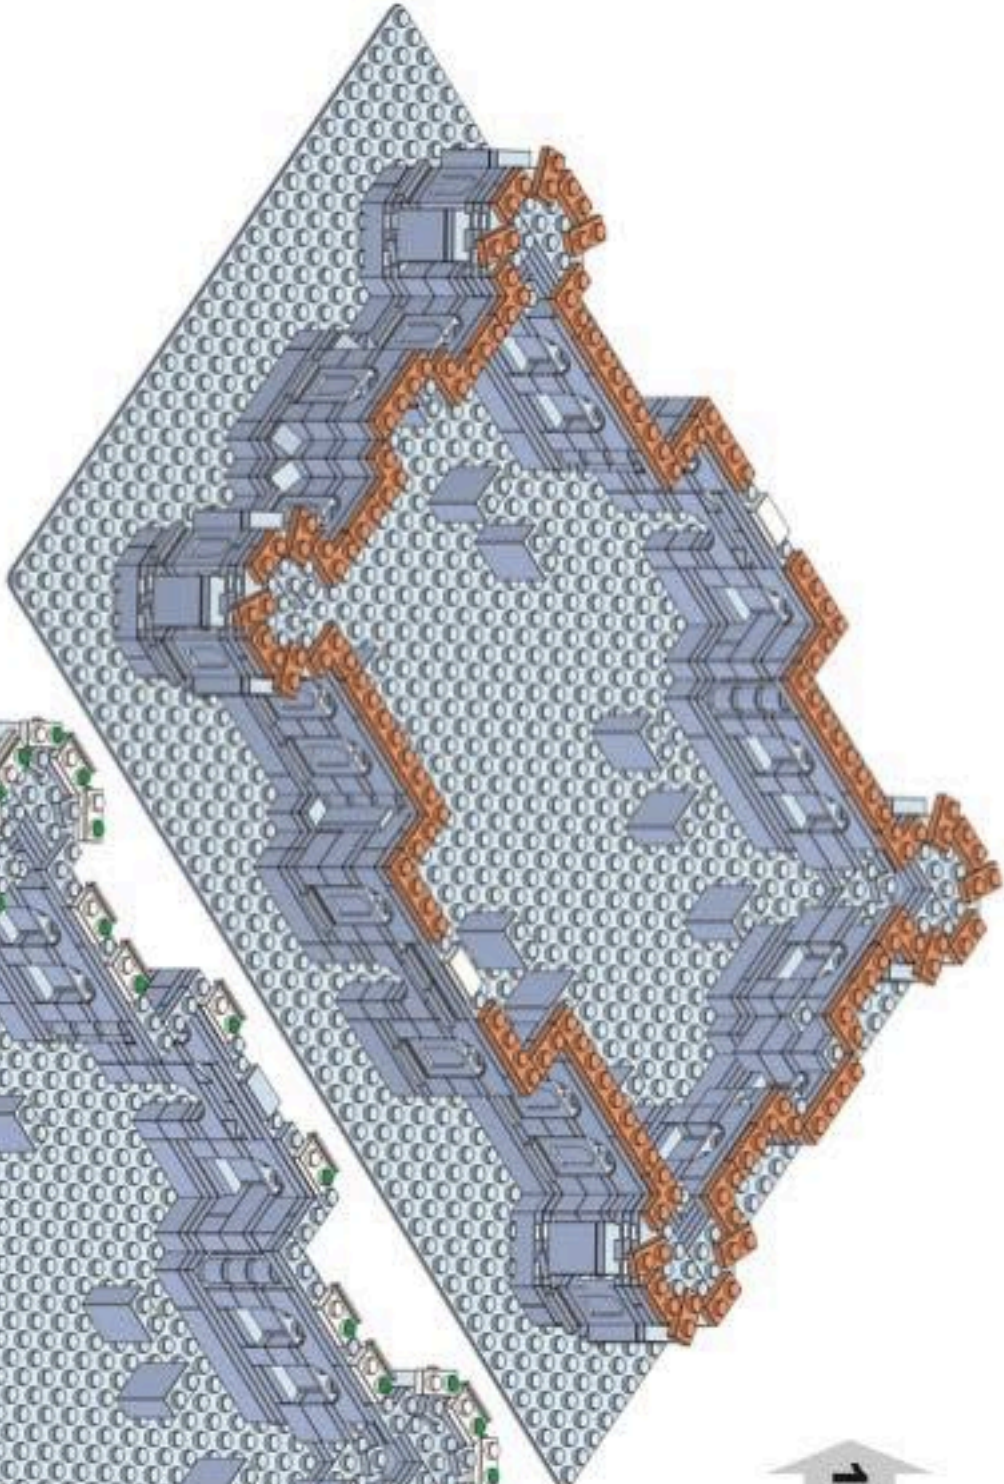

1. The Provo Tabernacle began construction in 1883.
2. The last time the LDS church held General Conference outside of Salt Lake City was in 1887. It was held in the Provo Tabernacle.
3. In April 1898, George Q. Cannon dedicated the Tabernacle.
4. In 1917, the Tabernacle was remodeled and the center spire was removed due to the strain it was putting on the roof.
5. The new Provo City Center Temple has the center spire restored and is just one of three temples with a central spire and four corner spires. The other two temples are the Cochabamba Bolivia Temple and the Oakland California Temple.
6. The Provo City Center Temple consists of four levels, two above the ground and two that are below.
7. The Provo City Center Temple is the 16th temple in the state of Utah and the 2nd temple in the city of Provo.
8. The only other city to have two temples besides Provo is South Jordan, Utah which has the Jordan River Temple & the Oquirrh Mountain Temple.
9. The Provo City Center Temple is the fourth temple to be built from an existing building. The other three temples are Vernal, Copenhagen, and Manhattan.
10. The Provo City Center Temple is the second temple to be built from a Tabernacle. The first is the Vernal Utah Temple.

8

hX hLX BX hX 2X

(7)

11

12

13

- X4
- X6
- X12
- X28
- X2

- X24
 - X12
 - X2
- 14

15

X12

16

X12
X2
X13
X4

17

18

19

20

- X4 
- X2 
- X8 
- X12 
- X4 
- X4 

21

22

23

24

25

27

X4