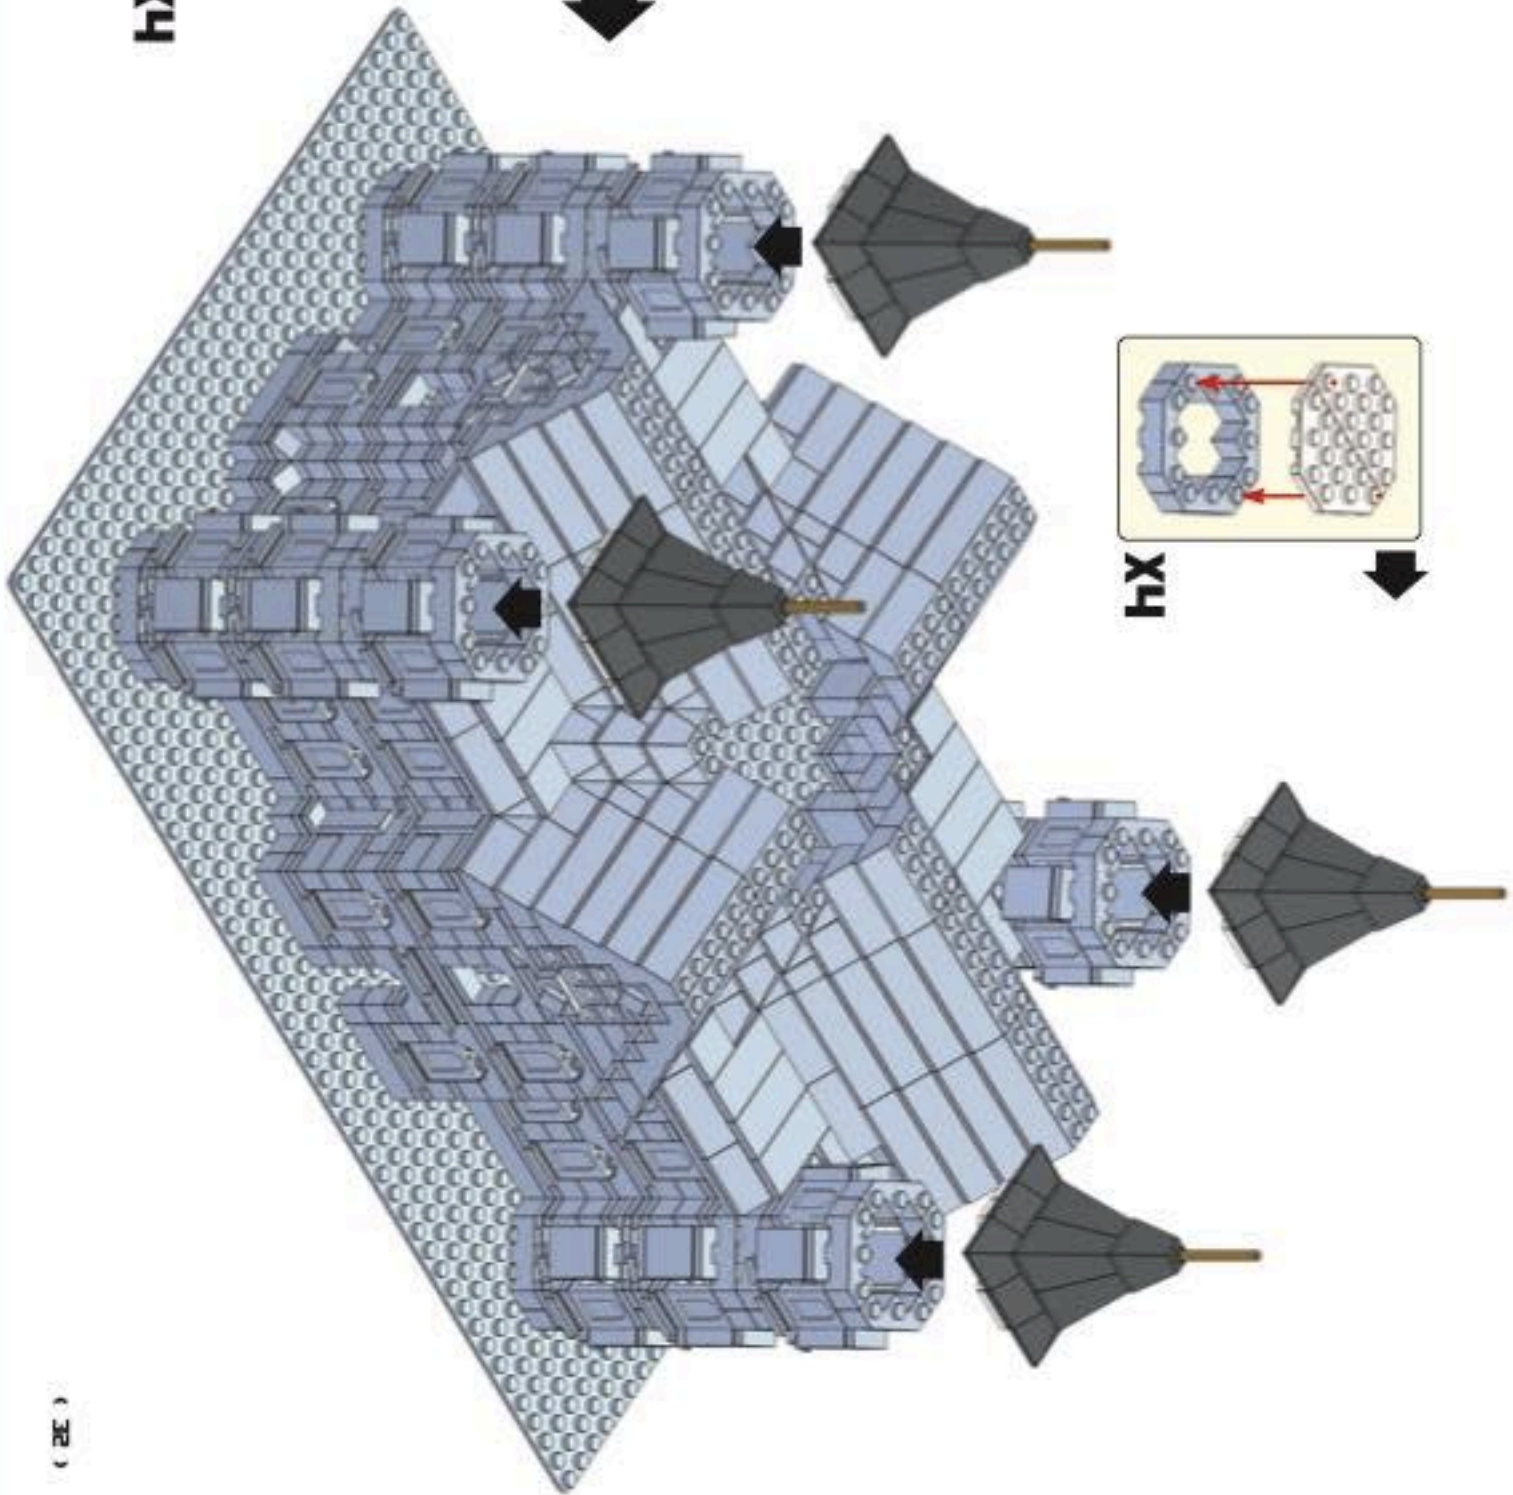

1. The Provo Tabernacle began construction in 1883.
2. The last time the LDS church held General Conference outside of Salt Lake City was in 1887. It was held in the Provo Tabernacle.
3. In April 1898, George Q. Cannon dedicated the Tabernacle.
4. In 1917, the Tabernacle was remodeled and the center spire was removed due to the strain it was putting on the roof.
5. The new Provo City Center Temple has the center spire restored and is just one of three temples with a central spire and four corner spires. The other two temples are the Cochabamba Bolivia Temple and the Oakland California Temple.
6. The Provo City Center Temple consists of four levels, two above the ground and two that are below.
7. The Provo City Center Temple is the 16th temple in the state of Utah and the 2nd temple in the city of Provo.
8. The only other city to have two temples besides Provo is South Jordan, Utah which has the Jordan River Temple & the Oquirrh Mountain Temple.
9. The Provo City Center Temple is the fourth temple to be built from an existing building. The other three temples are Vernal, Copenhagen, and Manhattan.
10. The Provo City Center Temple is the second temple to be built from a Tabernacle. The first is the Vernal Utah Temple.

28

- X16
- X8
- X4
- X4
- X4
- X8
- X4

- X8 
- X16 
- X4 
- X2 
- X6 

31

32

33

X2

34

35

2X

2X

1X

36

37

X4

X4

38

39

40

41

X4

42

X4

43