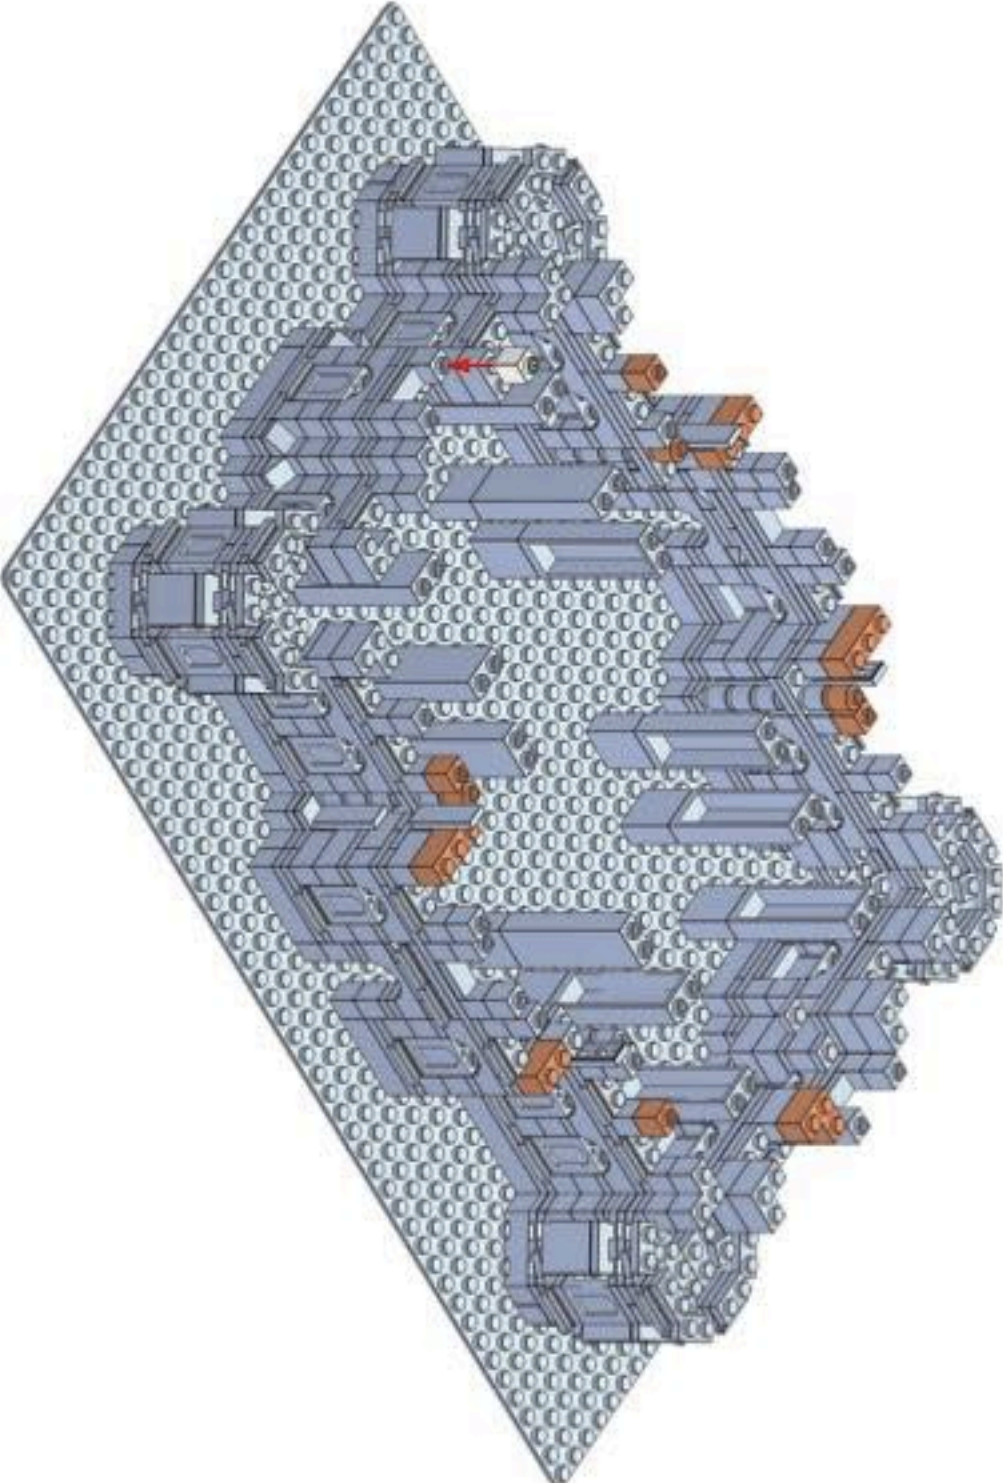

1. The Provo Tabernacle began construction in 1883.
2. The last time the LDS church held General Conference outside of Salt Lake City was in 1887. It was held in the Provo Tabernacle.
3. In April 1898, George Q. Cannon dedicated the Tabernacle.
4. In 1917, the Tabernacle was remodeled and the center spire was removed due to the strain it was putting on the roof.
5. The new Provo City Center Temple has the center spire restored and is just one of three temples with a central spire and four corner spires. The other two temples are the Cochabamba Bolivia Temple and the Oakland California Temple.
6. The Provo City Center Temple consists of four levels, two above the ground and two that are below.
7. The Provo City Center Temple is the 16th temple in the state of Utah and the 2nd temple in the city of Provo.
8. The only other city to have two temples besides Provo is South Jordan, Utah which has the Jordan River Temple & the Oquirrh Mountain Temple.
9. The Provo City Center Temple is the fourth temple to be built from an existing building. The other three temples are Vernal, Copenhagen, and Manhattan.
10. The Provo City Center Temple is the second temple to be built from a Tabernacle. The first is the Vernal Utah Temple.

15

X12

16

X12
X2
X13
X4

17

18

19

20

- X4 
- X2 
- X8 
- X12 
- X4 
- X4 

21

22

23

24

25

27

X4

28

- X16
- X8
- X4
- X4
- X4
- X8
- X4

- X8 
- X16 
- X4 
- X2 
- X6 

31

32

33

X2

34