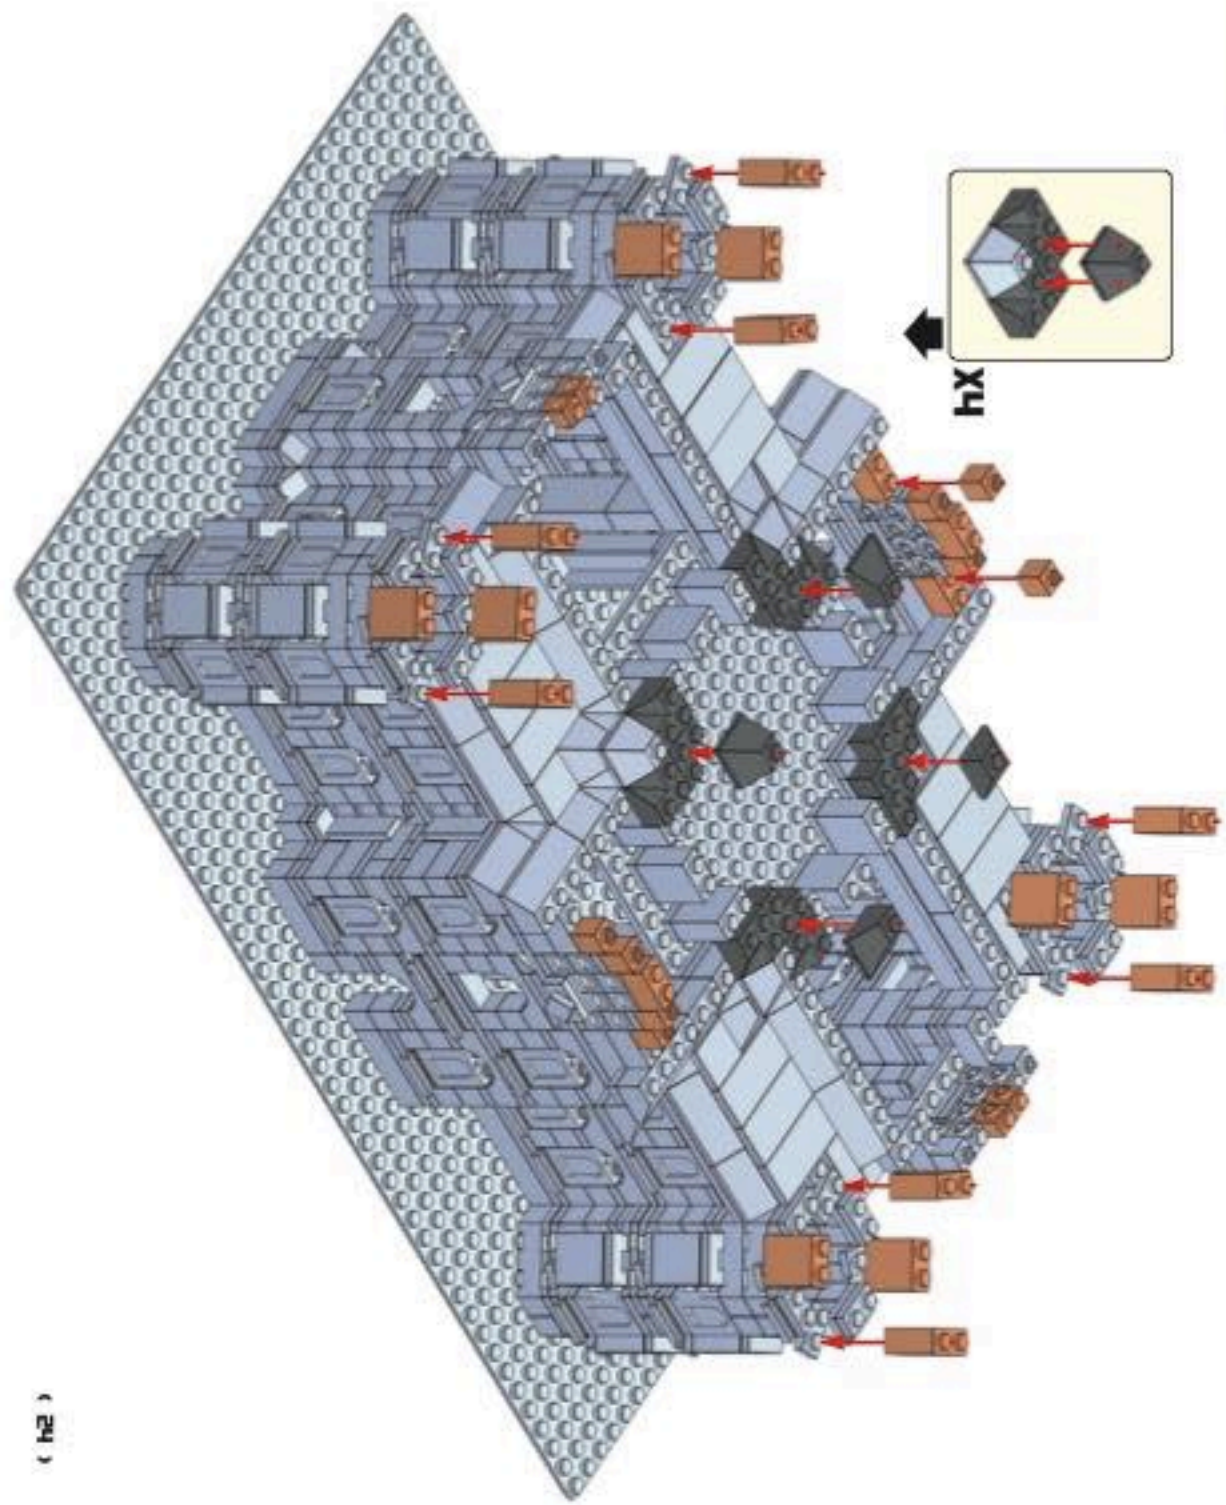

1. The Provo Tabernacle began construction in 1883.
2. The last time the LDS church held General Conference outside of Salt Lake City was in 1887. It was held in the Provo Tabernacle.
3. In April 1898, George Q. Cannon dedicated the Tabernacle.
4. In 1917, the Tabernacle was remodeled and the center spire was removed due to the strain it was putting on the roof.
5. The new Provo City Center Temple has the center spire restored and is just one of three temples with a central spire and four corner spires. The other two temples are the Cochabamba Bolivia Temple and the Oakland California Temple.
6. The Provo City Center Temple consists of four levels, two above the ground and two that are below.
7. The Provo City Center Temple is the 16th temple in the state of Utah and the 2nd temple in the city of Provo.
8. The only other city to have two temples besides Provo is South Jordan, Utah which has the Jordan River Temple & the Oquirrh Mountain Temple.
9. The Provo City Center Temple is the fourth temple to be built from an existing building. The other three temples are Vernal, Copenhagen, and Manhattan.
10. The Provo City Center Temple is the second temple to be built from a Tabernacle. The first is the Vernal Utah Temple.

15

X12

16

X12
X2
X13
X4

17

18

19

20

- X4 
- X2 
- X8 
- X12 
- X4 
- X4 

21

22

23

24

25

27

X4

28

- X16
- X8
- X4
- X4
- X4
- X8
- X4

- X8 
- X16 
- X4 
- X2 
- X6 

31

32

33

X2

34