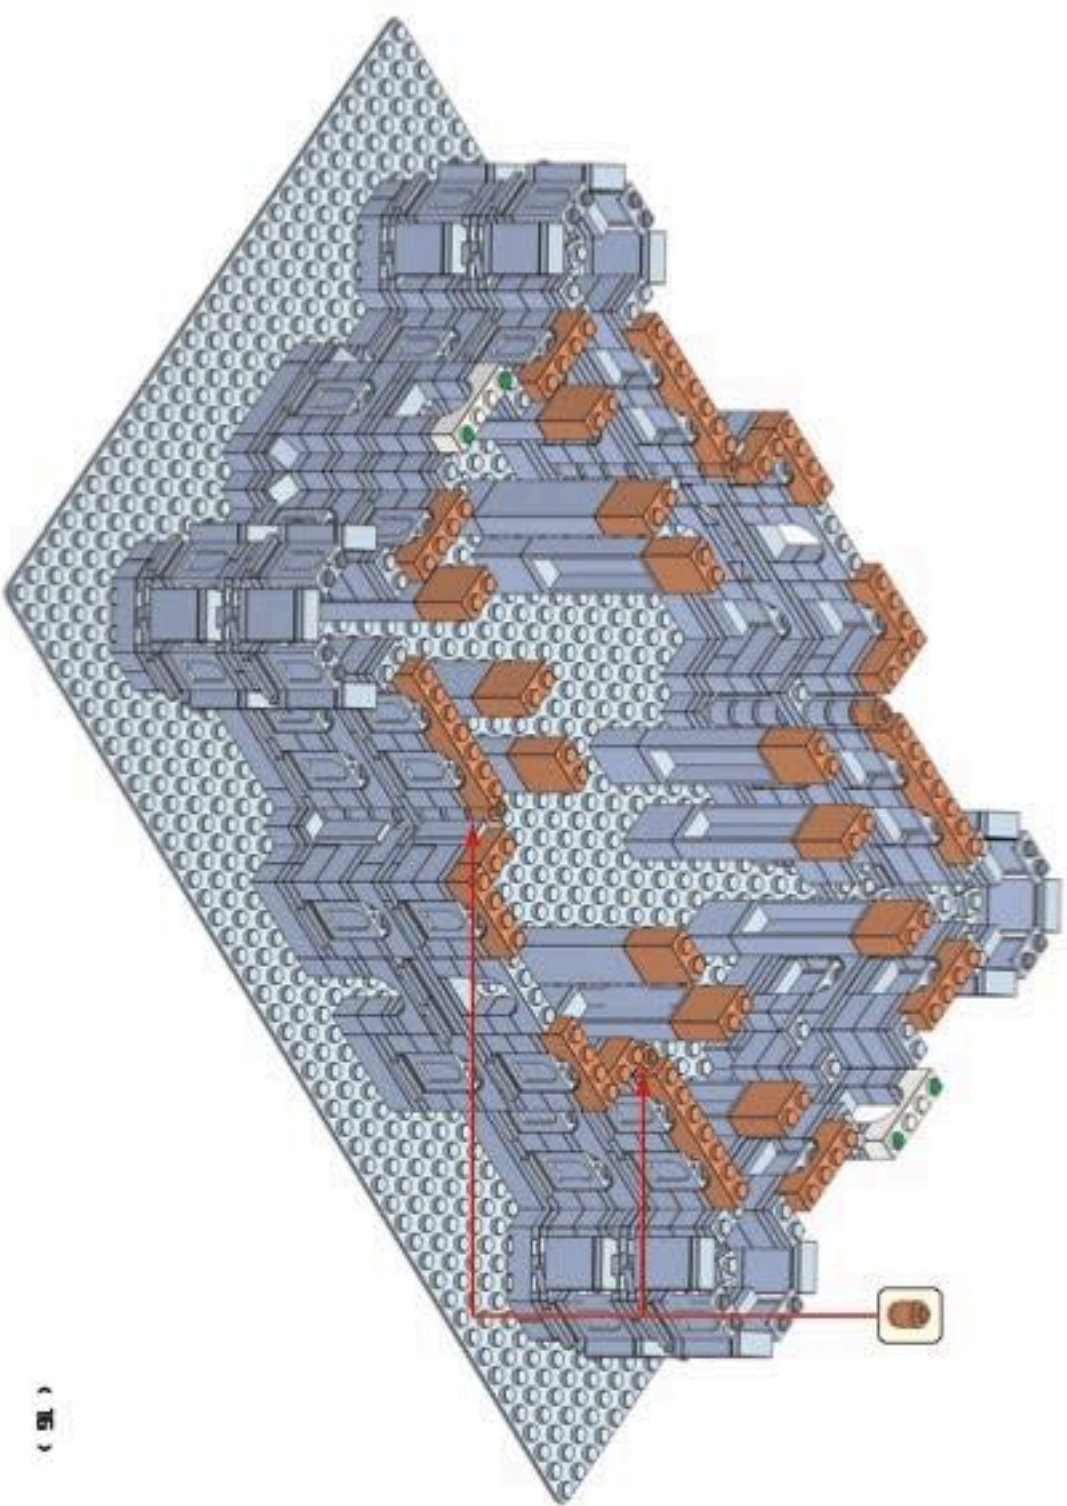

1. The Provo Tabernacle began construction in 1883.
2. The last time the LDS church held General Conference outside of Salt Lake City was in 1887. It was held in the Provo Tabernacle.
3. In April 1898, George Q. Cannon dedicated the Tabernacle.
4. In 1917, the Tabernacle was remodeled and the center spire was removed due to the strain it was putting on the roof.
5. The new Provo City Center Temple has the center spire restored and is just one of three temples with a central spire and four corner spires. The other two temples are the Cochabamba Bolivia Temple and the Oakland California Temple.
6. The Provo City Center Temple consists of four levels, two above the ground and two that are below.
7. The Provo City Center Temple is the 16th temple in the state of Utah and the 2nd temple in the city of Provo.
8. The only other city to have two temples besides Provo is South Jordan, Utah which has the Jordan River Temple & the Oquirrh Mountain Temple.
9. The Provo City Center Temple is the fourth temple to be built from an existing building. The other three temples are Vernal, Copenhagen, and Manhattan.
10. The Provo City Center Temple is the second temple to be built from a Tabernacle. The first is the Vernal Utah Temple.

15

X12

16

X12
X2
X13
X4

17

18

19

20

- X4 
- X2 
- X8 
- X12 
- X4 
- X4 

21

22

23

24

25

27

X4

28

- X16
- X8
- X4
- X4
- X4
- X8
- X4

- X8 
- X16 
- X4 
- X2 
- X6 

31

32

33

X2

34