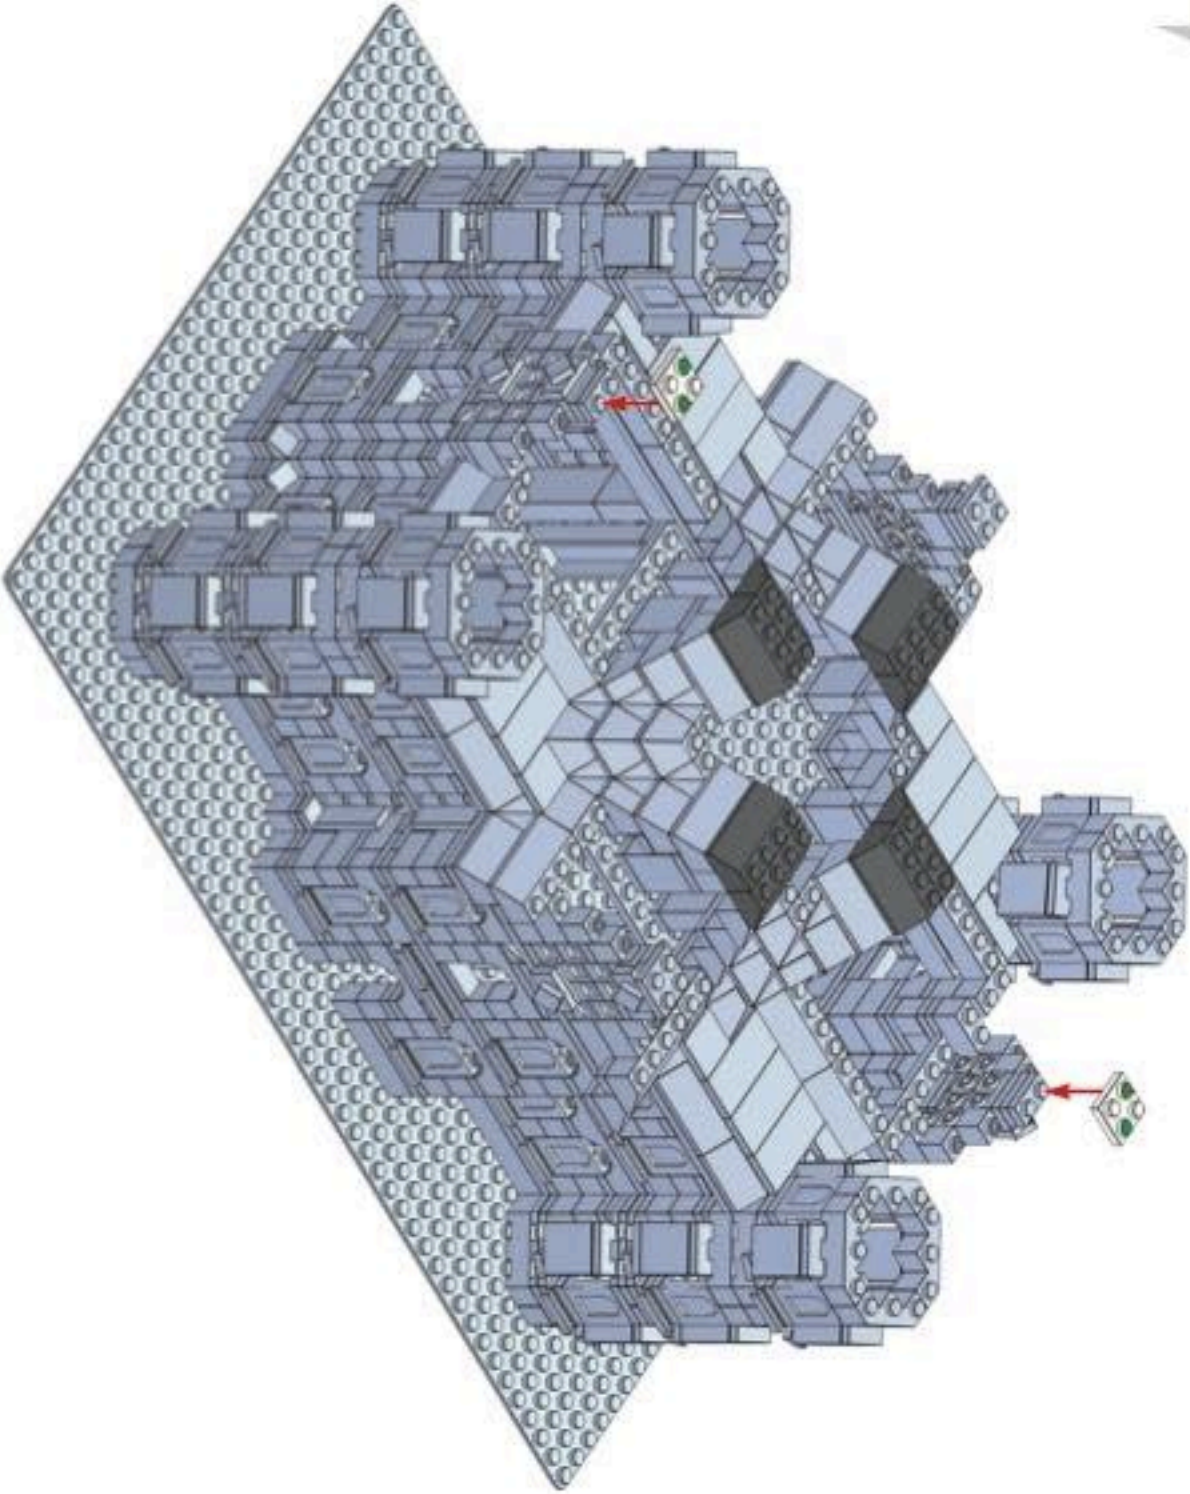

1. The Provo Tabernacle began construction in 1883.
2. The last time the LDS church held General Conference outside of Salt Lake City was in 1887. It was held in the Provo Tabernacle.
3. In April 1898, George Q. Cannon dedicated the Tabernacle.
4. In 1917, the Tabernacle was remodeled and the center spire was removed due to the strain it was putting on the roof.
5. The new Provo City Center Temple has the center spire restored and is just one of three temples with a central spire and four corner spires. The other two temples are the Cochabamba Bolivia Temple and the Oakland California Temple.
6. The Provo City Center Temple consists of four levels, two above the ground and two that are below.
7. The Provo City Center Temple is the 16th temple in the state of Utah and the 2nd temple in the city of Provo.
8. The only other city to have two temples besides Provo is South Jordan, Utah which has the Jordan River Temple & the Oquirrh Mountain Temple.
9. The Provo City Center Temple is the fourth temple to be built from an existing building. The other three temples are Vernal, Copenhagen, and Manhattan.
10. The Provo City Center Temple is the second temple to be built from a Tabernacle. The first is the Vernal Utah Temple.

- X4 
- X2 
- X8 
- X12 
- X4 
- X4 

21

22

23

24

25

27

X4

28

- X16
- X8
- X4
- X4
- X4
- X8
- X4

- X8 
- X16 
- X4 
- X2 
- X6 

31

32

33

X2

34

35

2X

2X

1X

36

37

X4

X4