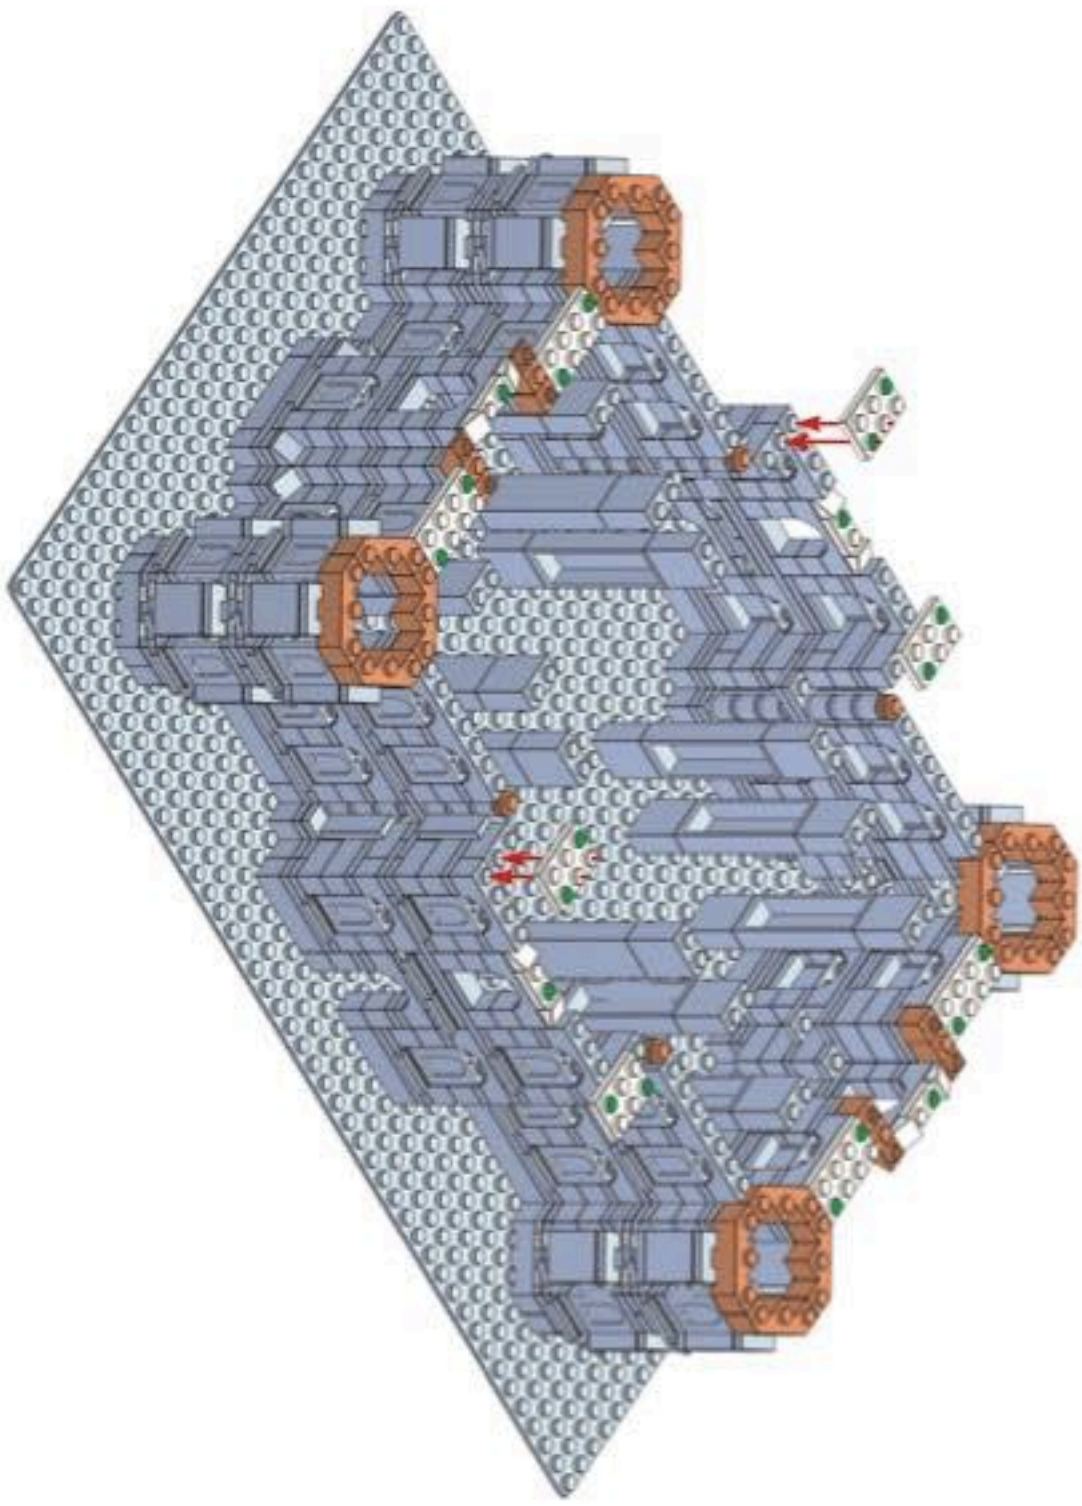

1. The Provo Tabernacle began construction in 1883.
2. The last time the LDS church held General Conference outside of Salt Lake City was in 1887. It was held in the Provo Tabernacle.
3. In April 1898, George Q. Cannon dedicated the Tabernacle.
4. In 1917, the Tabernacle was remodeled and the center spire was removed due to the strain it was putting on the roof.
5. The new Provo City Center Temple has the center spire restored and is just one of three temples with a central spire and four corner spires. The other two temples are the Cochabamba Bolivia Temple and the Oakland California Temple.
6. The Provo City Center Temple consists of four levels, two above the ground and two that are below.
7. The Provo City Center Temple is the 16th temple in the state of Utah and the 2nd temple in the city of Provo.
8. The only other city to have two temples besides Provo is South Jordan, Utah which has the Jordan River Temple & the Oquirrh Mountain Temple.
9. The Provo City Center Temple is the fourth temple to be built from an existing building. The other three temples are Vernal, Copenhagen, and Manhattan.
10. The Provo City Center Temple is the second temple to be built from a Tabernacle. The first is the Vernal Utah Temple.

15

X12

16

X12
X2
X13
X4

17

18

19

20

- X4 
- X2 
- X8 
- X12 
- X4 
- X4 

21

22

23

24

25

27

X4

28

- X16
- X8
- X4
- X4
- X4
- X8
- X4

- X8 
- X16 
- X4 
- X2 
- X6 

31

32

33

X2

34