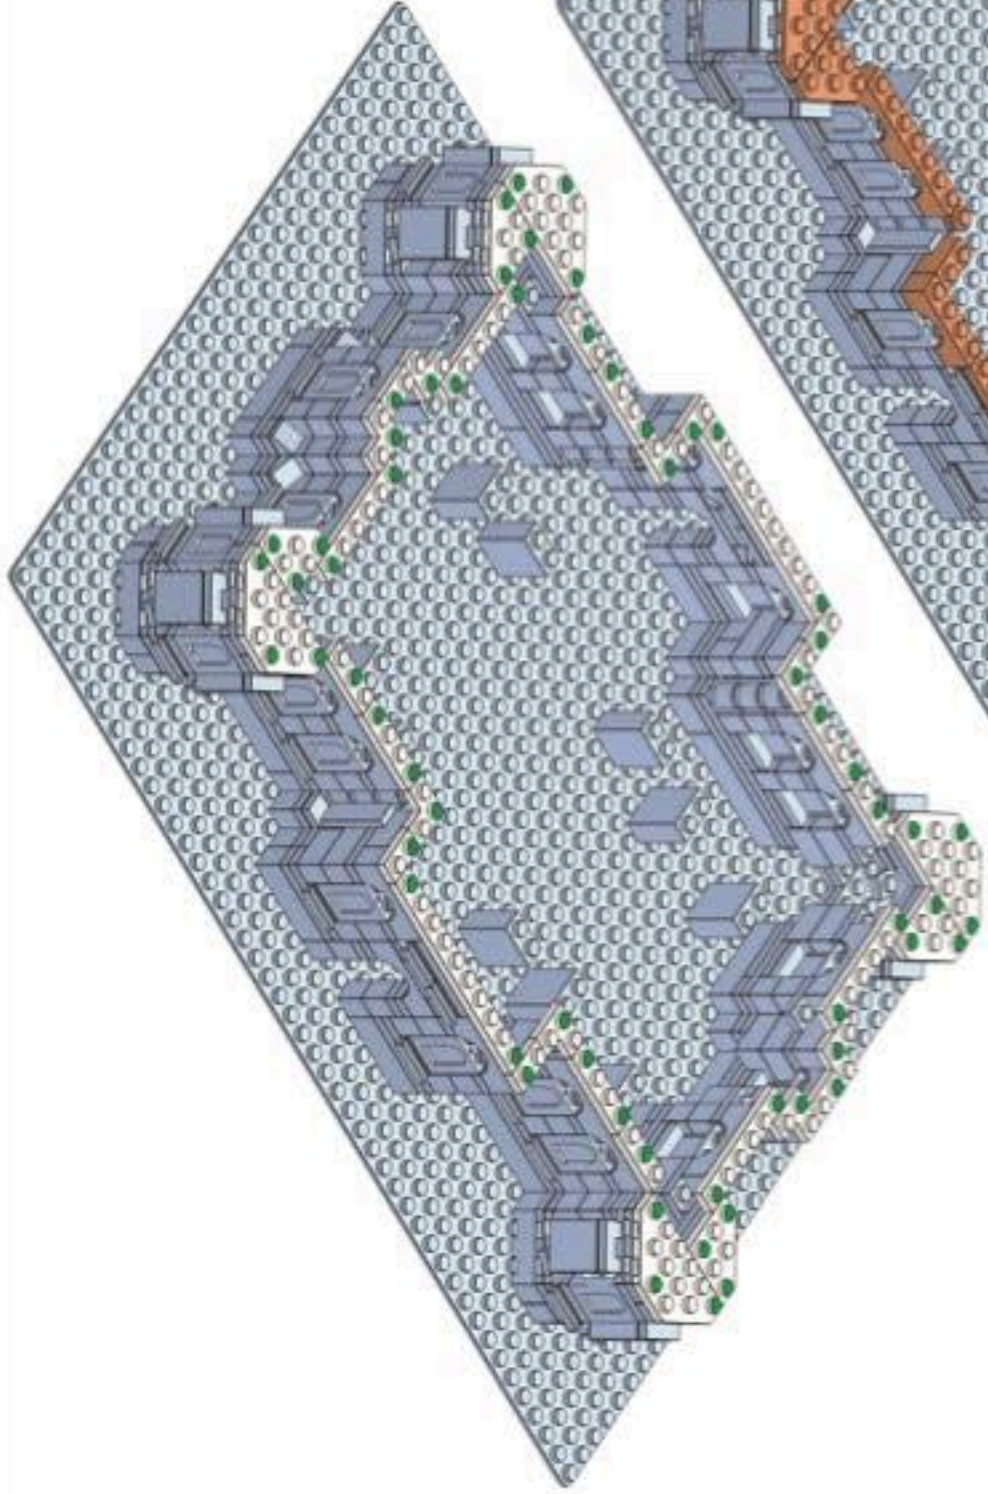

1. The Provo Tabernacle began construction in 1883.
2. The last time the LDS church held General Conference outside of Salt Lake City was in 1887. It was held in the Provo Tabernacle.
3. In April 1898, George Q. Cannon dedicated the Tabernacle.
4. In 1917, the Tabernacle was remodeled and the center spire was removed due to the strain it was putting on the roof.
5. The new Provo City Center Temple has the center spire restored and is just one of three temples with a central spire and four corner spires. The other two temples are the Cochabamba Bolivia Temple and the Oakland California Temple.
6. The Provo City Center Temple consists of four levels, two above the ground and two that are below.
7. The Provo City Center Temple is the 16th temple in the state of Utah and the 2nd temple in the city of Provo.
8. The only other city to have two temples besides Provo is South Jordan, Utah which has the Jordan River Temple & the Oquirrh Mountain Temple.
9. The Provo City Center Temple is the fourth temple to be built from an existing building. The other three temples are Vernal, Copenhagen, and Manhattan.
10. The Provo City Center Temple is the second temple to be built from a Tabernacle. The first is the Vernal Utah Temple.

8

hX hLX BX hX 2X

(7)

11

12

13

- X4
- X6
- X12
- X28
- X2

- X24
 - X12
 - X2
- 14

15

X12

16

X12
X2
X13
X4

17

18

19

20

- X4 
- X2 
- X8 
- X12 
- X4 
- X4 

21

22

23

24

25

27

X4