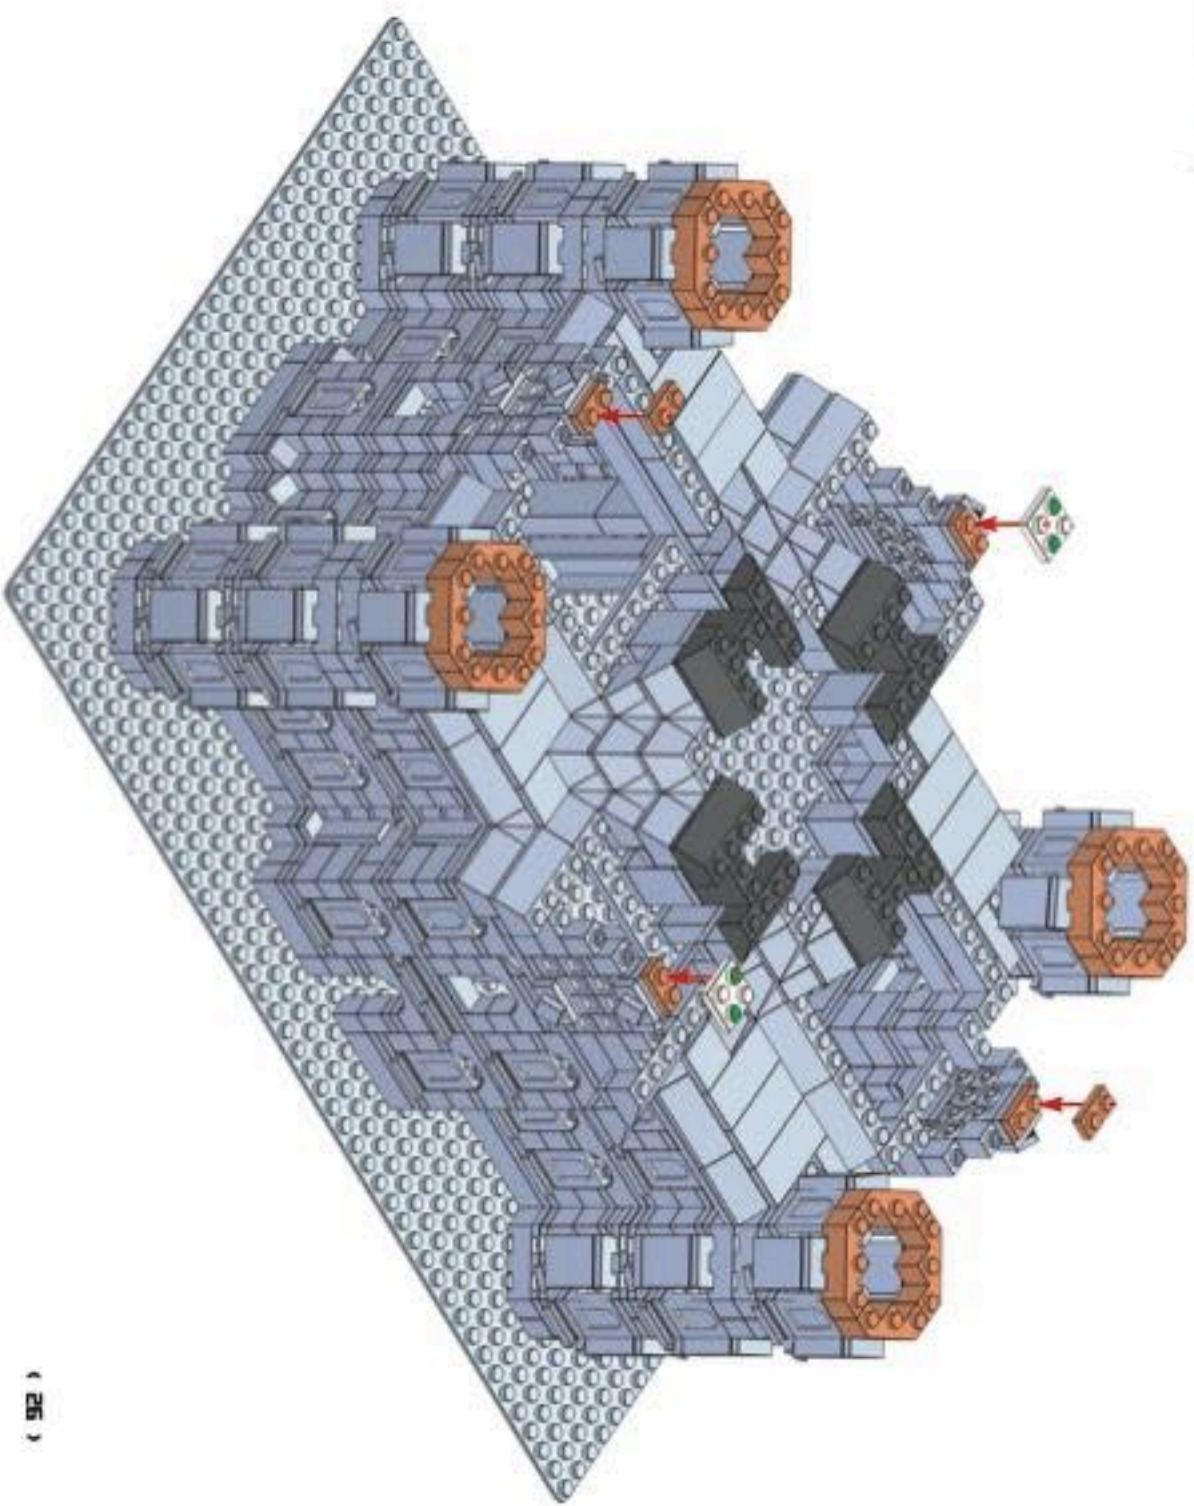

1. The Provo Tabernacle began construction in 1883.
2. The last time the LDS church held General Conference outside of Salt Lake City was in 1887. It was held in the Provo Tabernacle.
3. In April 1898, George Q. Cannon dedicated the Tabernacle.
4. In 1917, the Tabernacle was remodeled and the center spire was removed due to the strain it was putting on the roof.
5. The new Provo City Center Temple has the center spire restored and is just one of three temples with a central spire and four corner spires. The other two temples are the Cochabamba Bolivia Temple and the Oakland California Temple.
6. The Provo City Center Temple consists of four levels, two above the ground and two that are below.
7. The Provo City Center Temple is the 16th temple in the state of Utah and the 2nd temple in the city of Provo.
8. The only other city to have two temples besides Provo is South Jordan, Utah which has the Jordan River Temple & the Oquirrh Mountain Temple.
9. The Provo City Center Temple is the fourth temple to be built from an existing building. The other three temples are Vernal, Copenhagen, and Manhattan.
10. The Provo City Center Temple is the second temple to be built from a Tabernacle. The first is the Vernal Utah Temple.

- X4 
- X2 
- X8 
- X12 
- X4 
- X4 

21

22

23

24

25

27

X4

28

- X16
- X8
- X4
- X4
- X4
- X8
- X4

- X8 
- X16 
- X4 
- X2 
- X6 

31

32

33

X2

34

35

2X

2X

1X

36

37

X4

X4