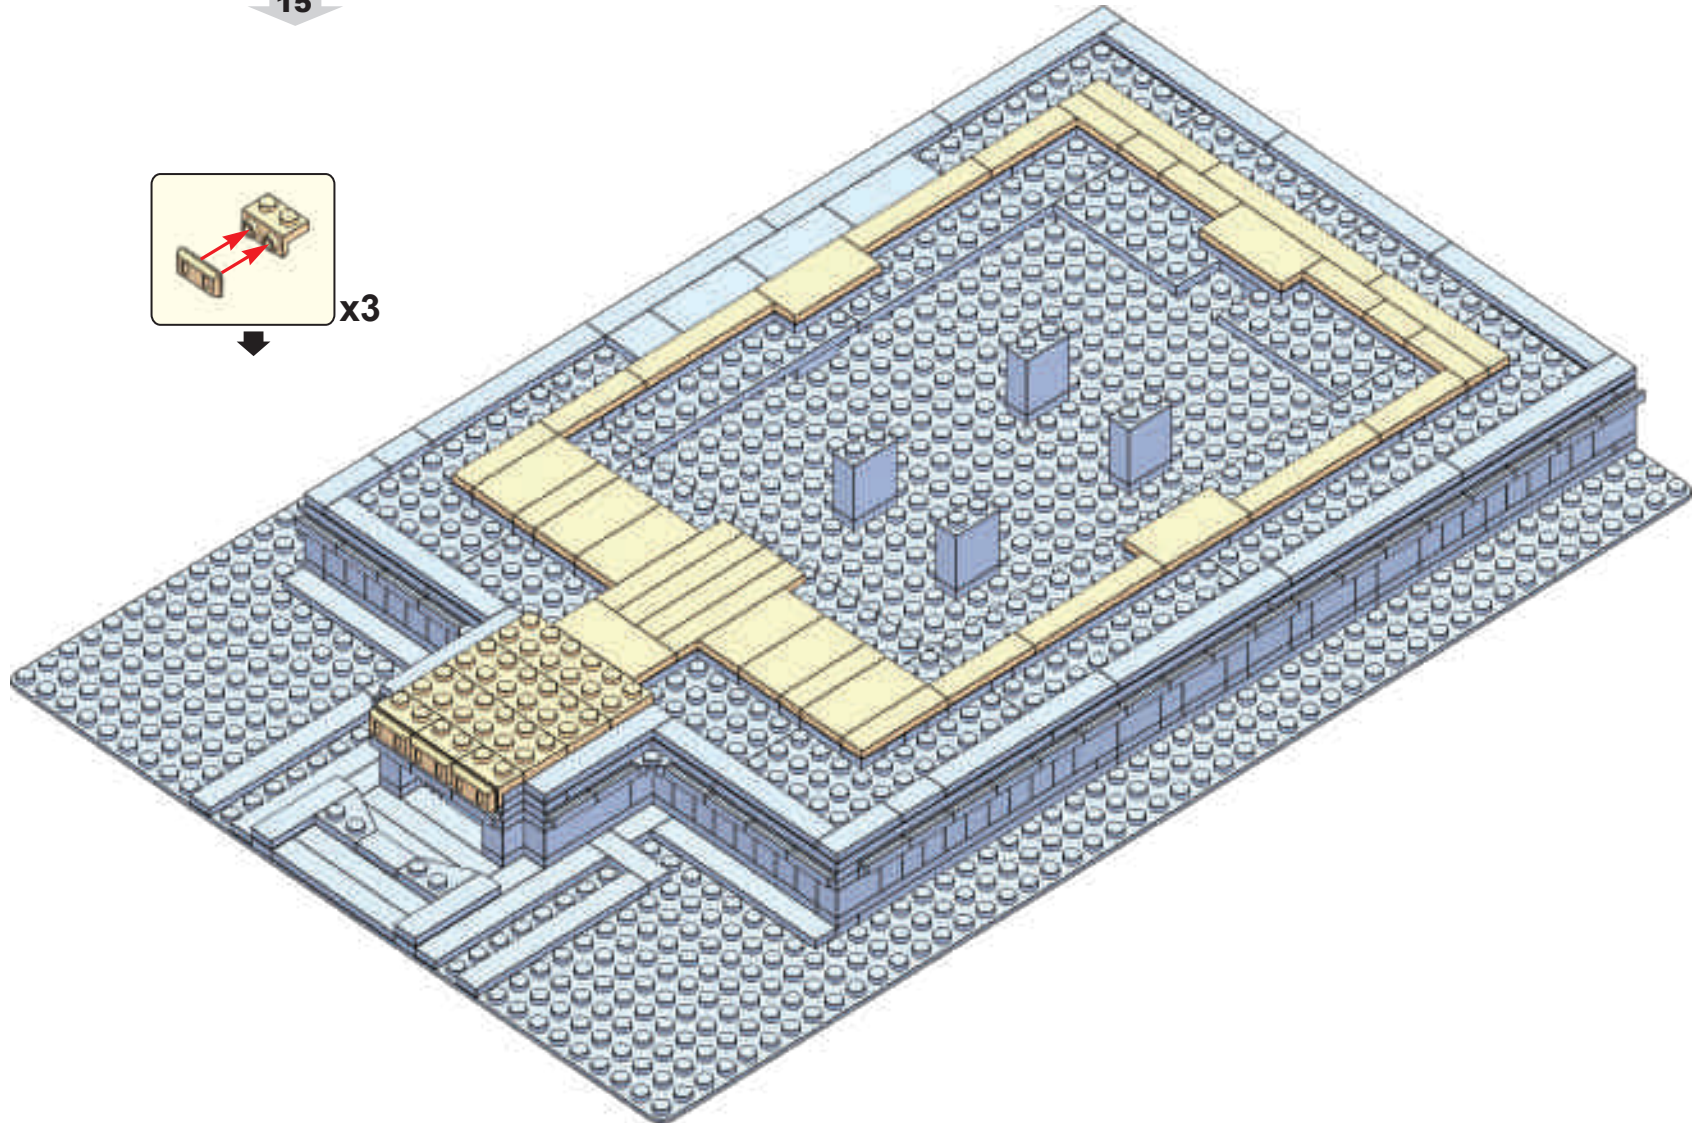

1. The Mesa Arizona Temple was the 7th dedicated temple.
2. The Mesa Temple was the first temple built in Arizona.
2. The temple was dedicated on October 23 - 26, 1927 by Heber J. Grant.
3. The temple was rededicated on April 15-16, 1975 by Spencer W. Kimball.
4. After extensive renovations the temple is expect to be rededicated again in late 2020 or early 2021 (prior to the printing of this manual).
5. The exterior of the temple consists of concrete reinforced steel. It is faced with glazed egg-shell colored terra cotta tiles.
6. The temple anchors a historic district in Mesa, AZ which has predominantly retained its residential character.
7. The Mesa Temple was the first temple to have an endowment session in a language other than English. The first non-English session was presented in Spanish in 1945.
8. During Christmas time, the temple grounds are covered with a beautiful Nativity display and hundreds of thousands of Christmas lights.
9. In the past, Easter season brought thousands of guests to the temple grounds to watch Jesus the Christ, one of the largest outdoor Easter pageants in the world at the time.
10. Only a short distance of 9.6 miles (as the crow flies) between the Mesa and Gilbert temples.

7

8

9

10

11

12

13

14

15

16

17

x2

x3

18

(20)

x4

19

20

(22)

21

x3

22

23

x2