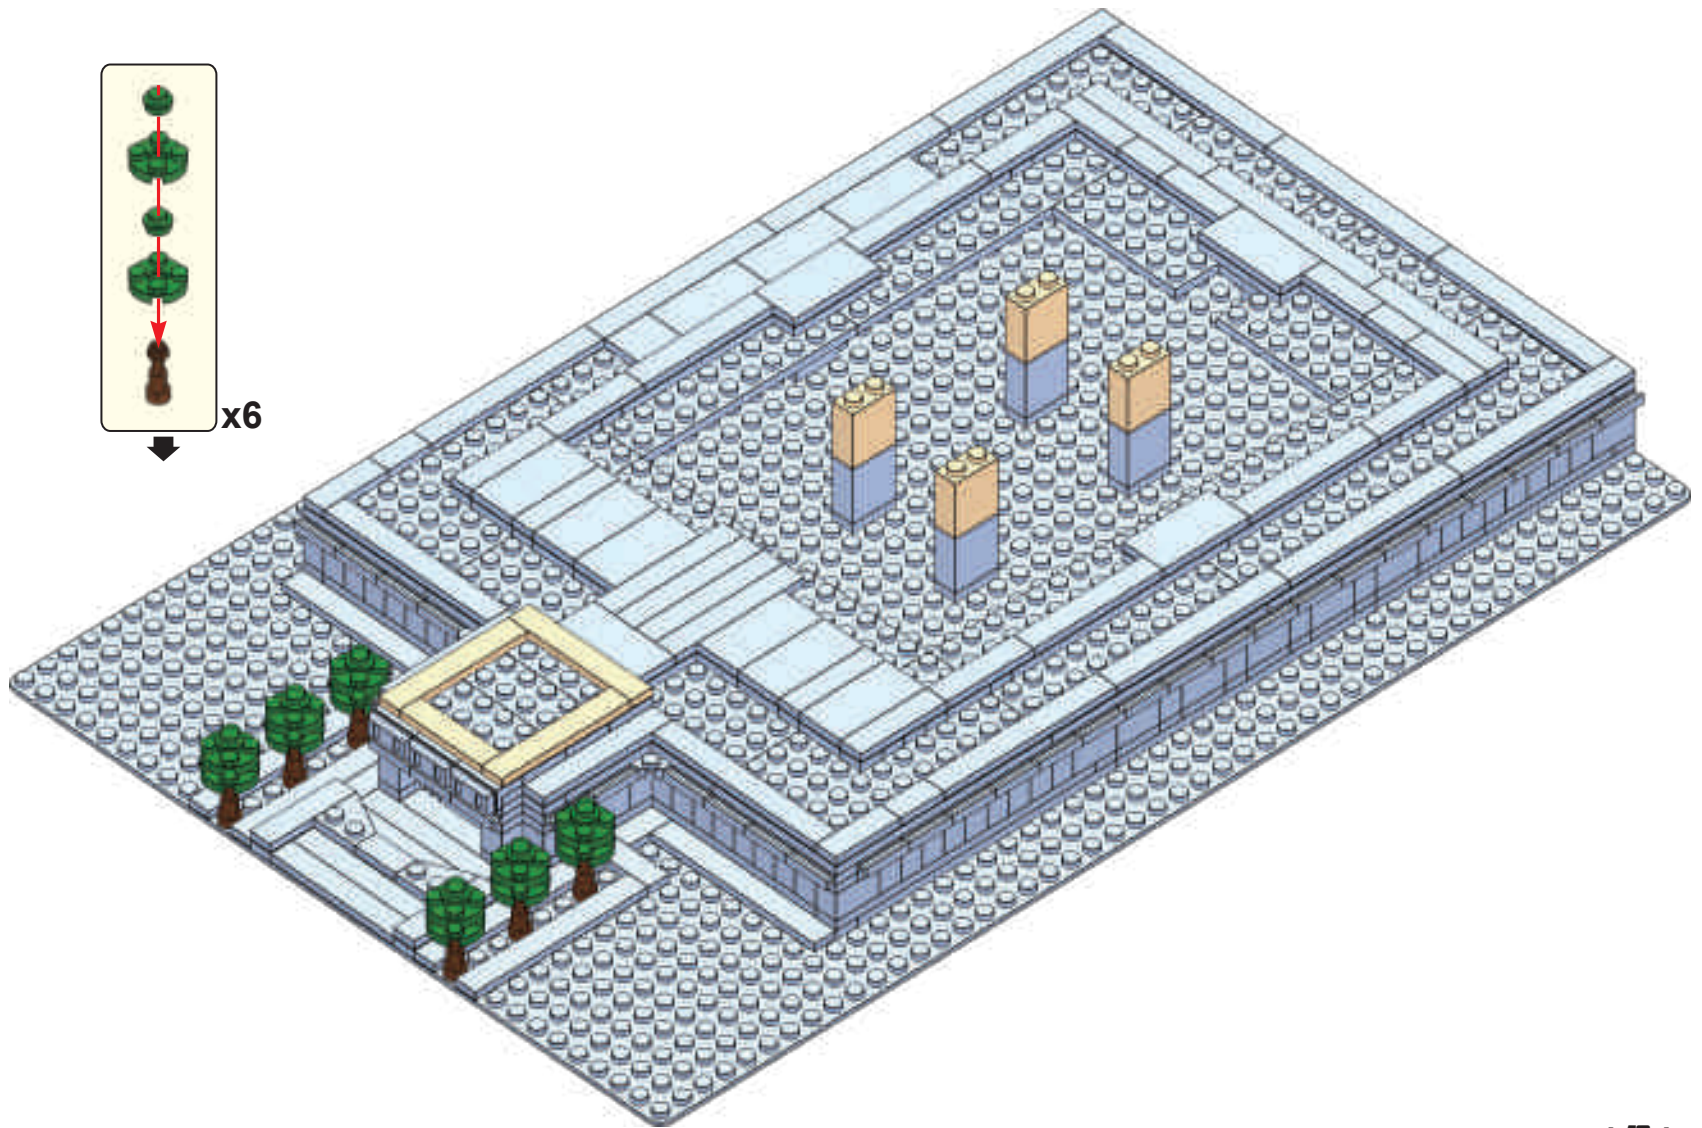

1. The Mesa Arizona Temple was the 7th dedicated temple.
2. The Mesa Temple was the first temple built in Arizona.
2. The temple was dedicated on October 23 - 26, 1927 by Heber J. Grant.
3. The temple was rededicated on April 15-16, 1975 by Spencer W. Kimball.
4. After extensive renovations the temple is expect to be rededicated again in late 2020 or early 2021 (prior to the printing of this manual).
5. The exterior of the temple consists of concrete reinforced steel. It is faced with glazed egg-shell colored terra cotta tiles.
6. The temple anchors a historic district in Mesa, AZ which has predominantly retained its residential character.
7. The Mesa Temple was the first temple to have an endowment session in a language other than English. The first non-English session was presented in Spanish in 1945.
8. During Christmas time, the temple grounds are covered with a beautiful Nativity display and hundreds of thousands of Christmas lights.
9. In the past, Easter season brought thousands of guests to the temple grounds to watch Jesus the Christ, one of the largest outdoor Easter pageants in the world at the time.
10. Only a short distance of 9.6 miles (as the crow flies) between the Mesa and Gilbert temples.

7

8

9

10

11

12

13

14

15

16

17

x2

x3

18

(20)

x4