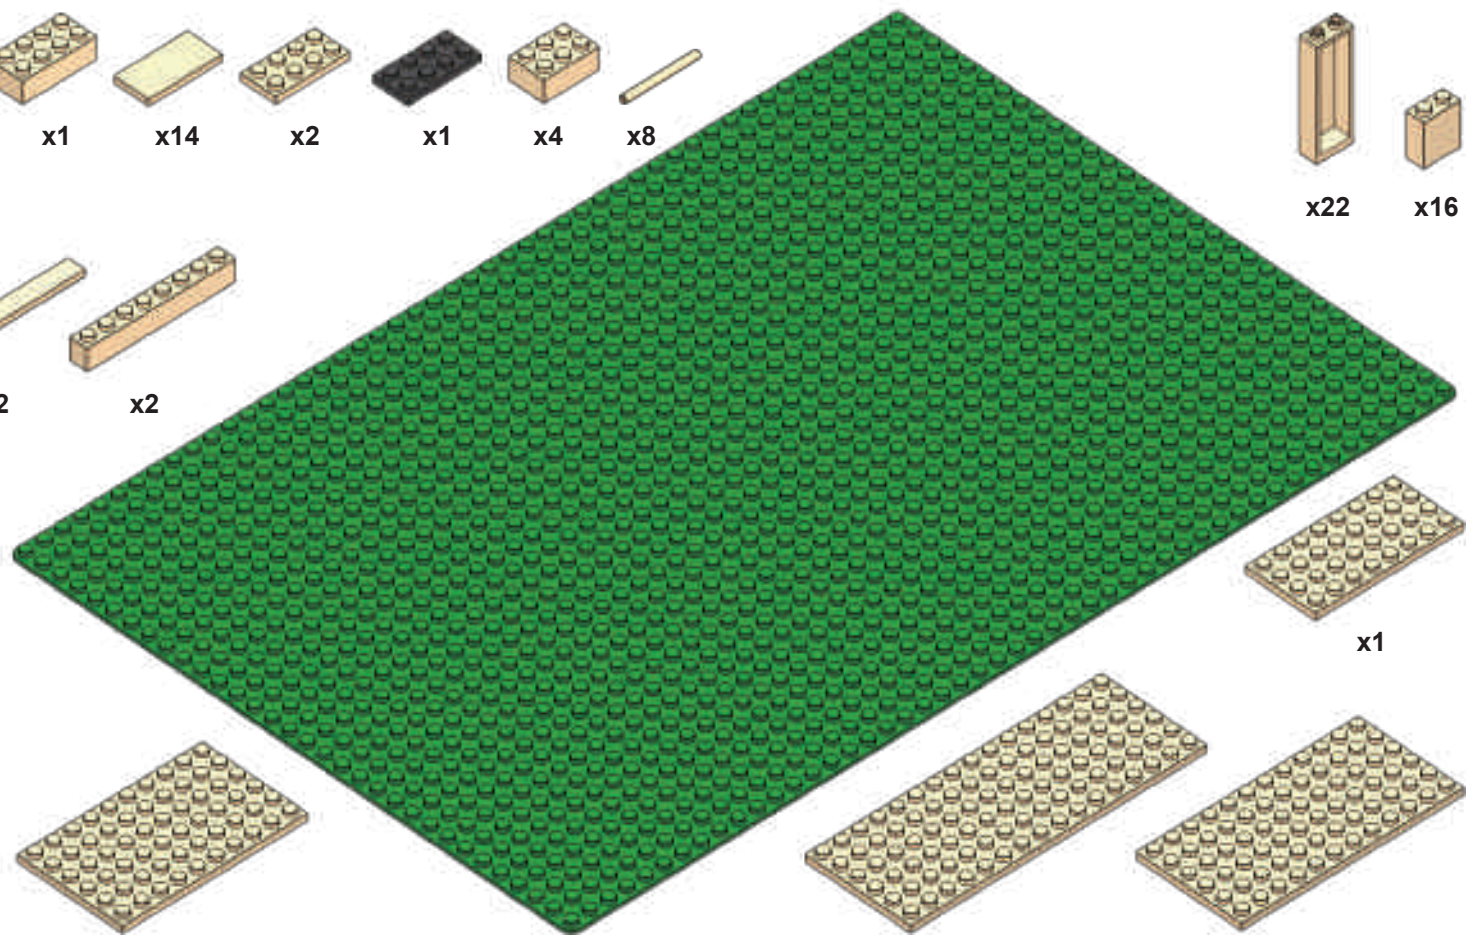

BrickEm™

Young

Mesa Temple

1,523 Pieces

Product# 6:36

Ages 12+

www.brickemyoung.com

**standard size bricks
Toy Brick Building Set**

1. The Mesa Arizona Temple was the 7th dedicated temple.
2. The Mesa Temple was the first temple built in Arizona.
2. The temple was dedicated on October 23 - 26, 1927 by Heber J. Grant.
3. The temple was rededicated on April 15-16, 1975 by Spencer W. Kimball.
4. After extensive renovations the temple is expect to be rededicated again in late 2020 or early 2021 (prior to the printing of this manual).
5. The exterior of the temple consists of concrete reinforced steel. It is faced with glazed egg-shell colored terra cotta tiles.
6. The temple anchors a historic district in Mesa, AZ which has predominantly retained its residential character.
7. The Mesa Temple was the first temple to have an endowment session in a language other than English. The first non-English session was presented in Spanish in 1945.
8. During Christmas time, the temple grounds are covered with a beautiful Nativity display and hundreds of thousands of Christmas lights.
9. In the past, Easter season brought thousands of guests to the temple grounds to watch Jesus the Christ, one of the largest outdoor Easter pageants in the world at the time.
10. Only a short distance of 9.6 miles (as the crow flies) between the Mesa and Gilbert temples.

15

16

17

x2

x3

18

(20)

x4