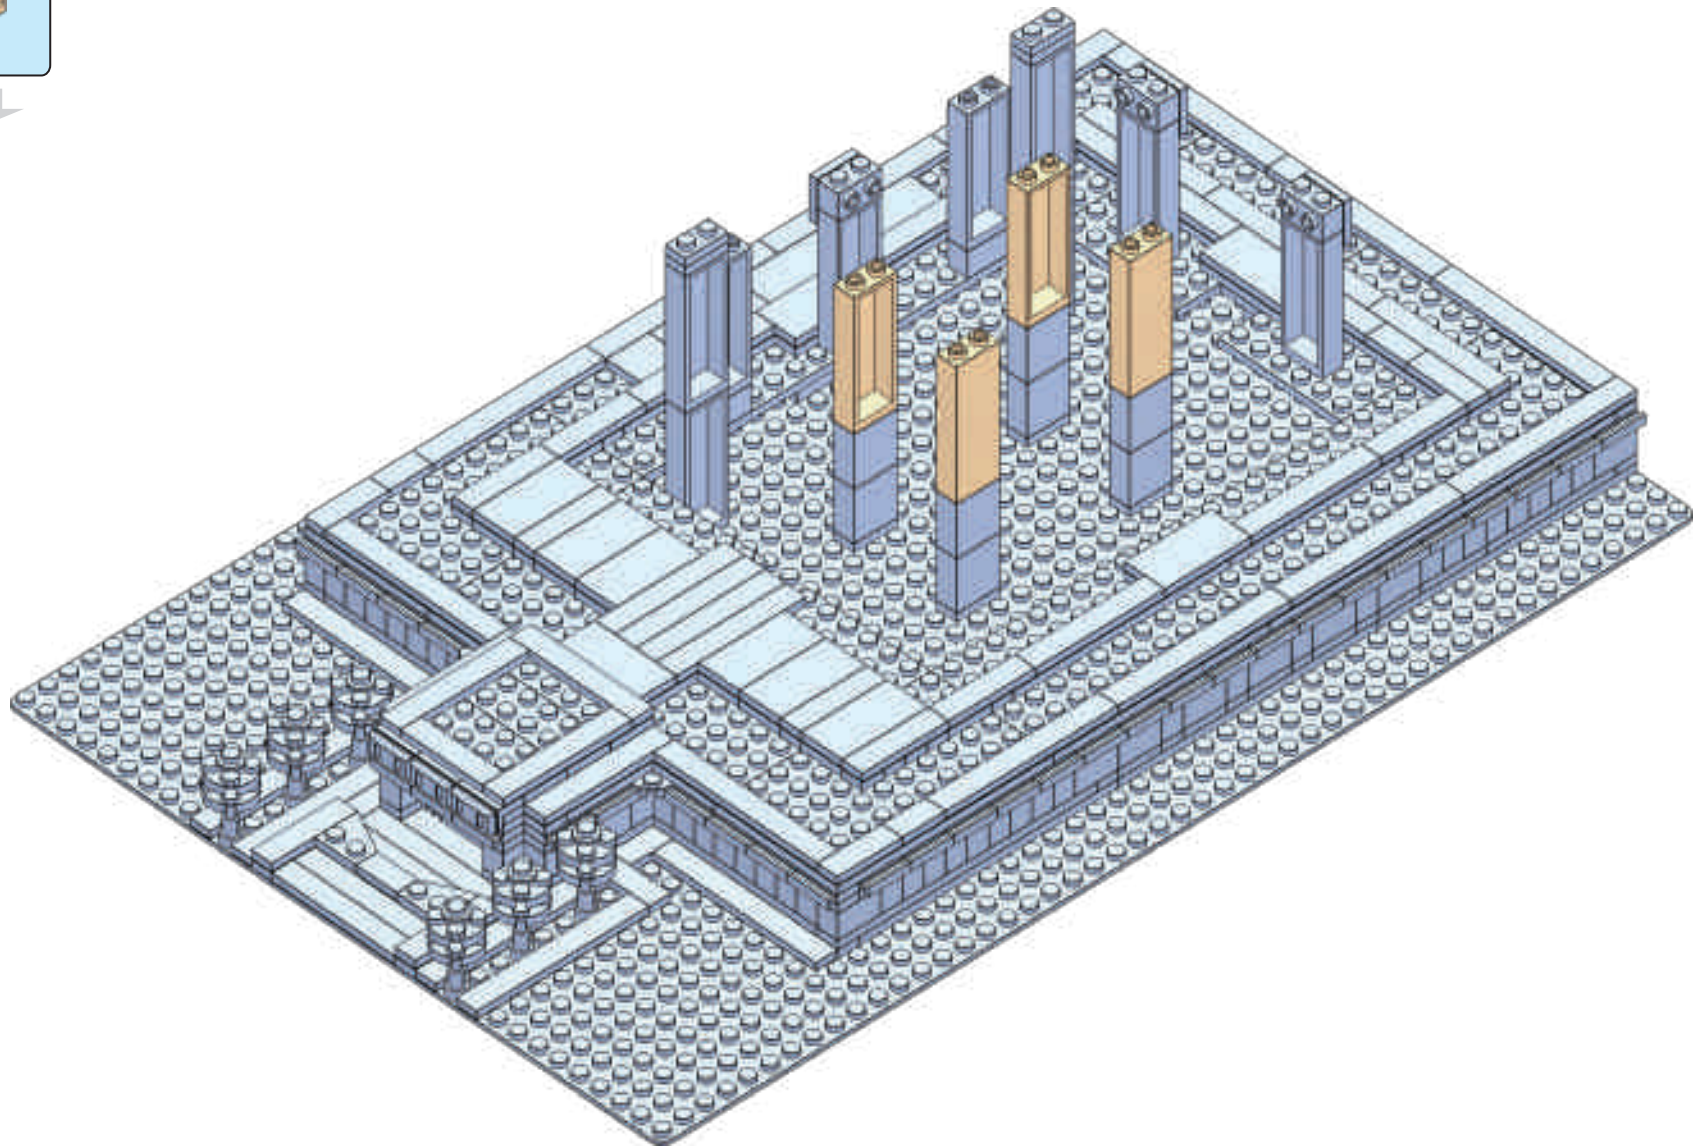

1. The Mesa Arizona Temple was the 7th dedicated temple.
2. The Mesa Temple was the first temple built in Arizona.
2. The temple was dedicated on October 23 - 26, 1927 by Heber J. Grant.
3. The temple was rededicated on April 15-16, 1975 by Spencer W. Kimball.
4. After extensive renovations the temple is expect to be rededicated again in late 2020 or early 2021 (prior to the printing of this manual).
5. The exterior of the temple consists of concrete reinforced steel. It is faced with glazed egg-shell colored terra cotta tiles.
6. The temple anchors a historic district in Mesa, AZ which has predominantly retained its residential character.
7. The Mesa Temple was the first temple to have an endowment session in a language other than English. The first non-English session was presented in Spanish in 1945.
8. During Christmas time, the temple grounds are covered with a beautiful Nativity display and hundreds of thousands of Christmas lights.
9. In the past, Easter season brought thousands of guests to the temple grounds to watch Jesus the Christ, one of the largest outdoor Easter pageants in the world at the time.
10. Only a short distance of 9.6 miles (as the crow flies) between the Mesa and Gilbert temples.

15

16

17

x2

x3

18

(20)

x4

19

20

(22)

21

x3

22

23

x2