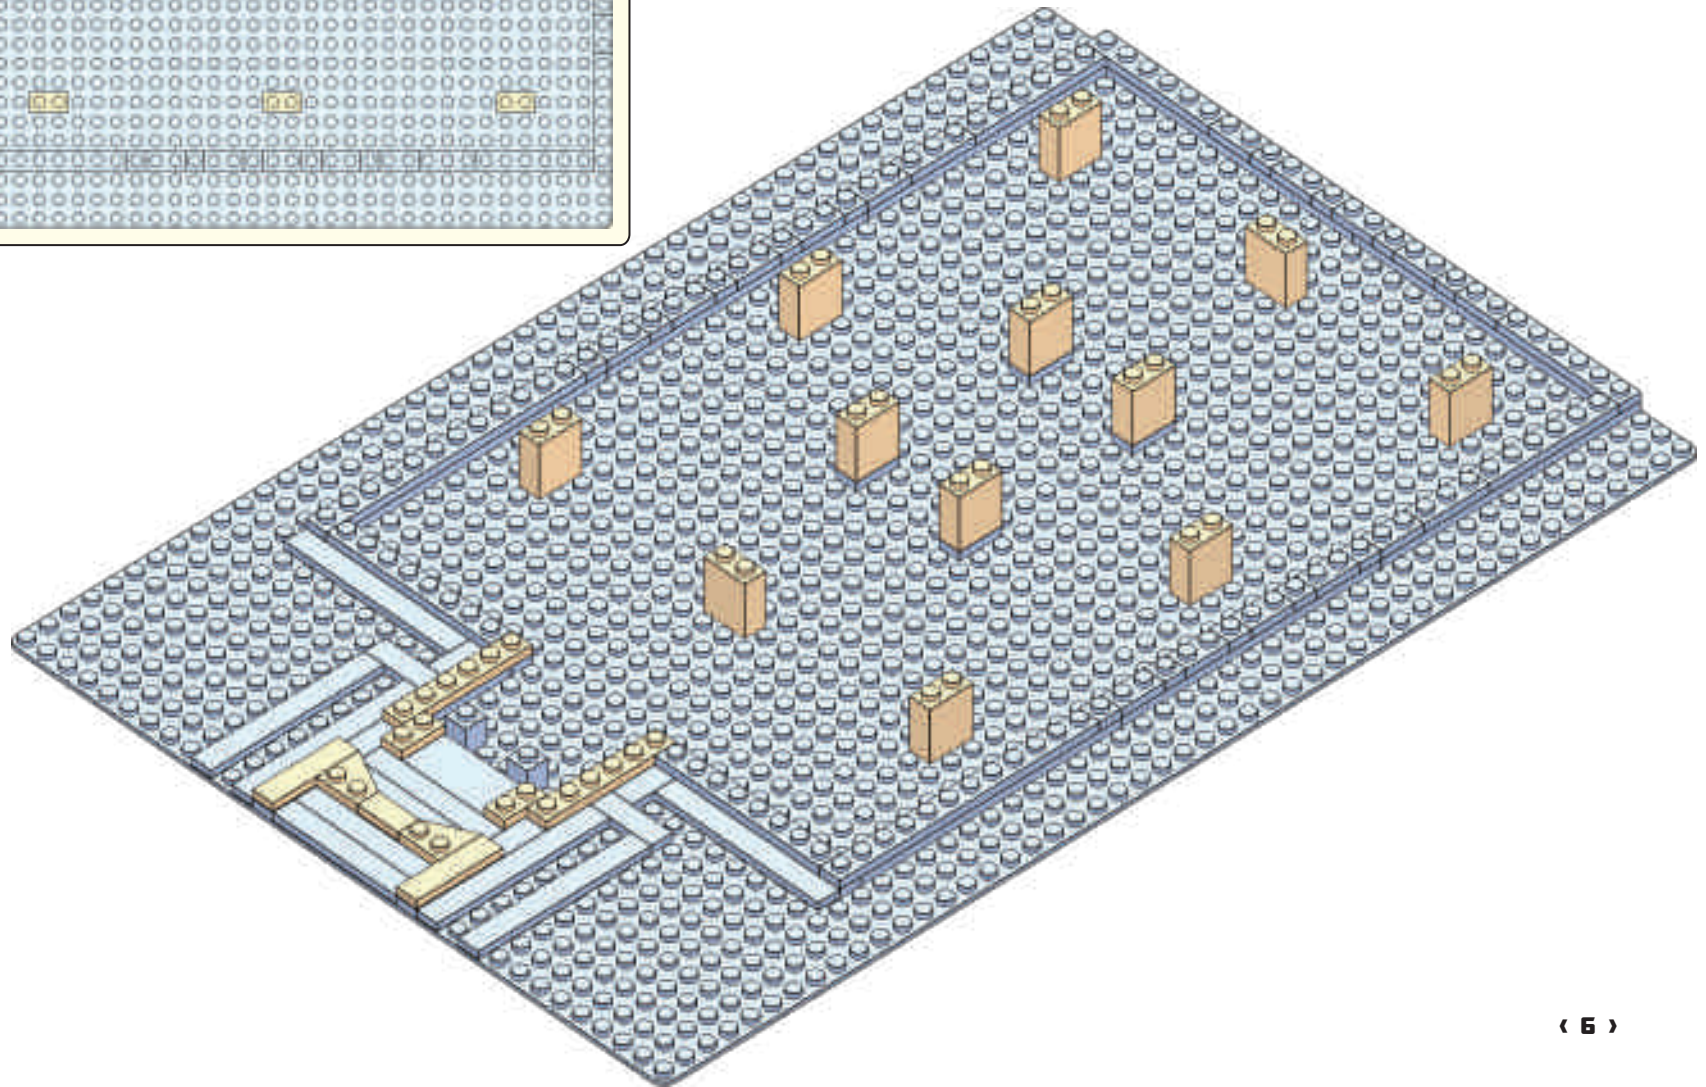

1. The Mesa Arizona Temple was the 7th dedicated temple.
2. The Mesa Temple was the first temple built in Arizona.
2. The temple was dedicated on October 23 - 26, 1927 by Heber J. Grant.
3. The temple was rededicated on April 15-16, 1975 by Spencer W. Kimball.
4. After extensive renovations the temple is expect to be rededicated again in late 2020 or early 2021 (prior to the printing of this manual).
5. The exterior of the temple consists of concrete reinforced steel. It is faced with glazed egg-shell colored terra cotta tiles.
6. The temple anchors a historic district in Mesa, AZ which has predominantly retained its residential character.
7. The Mesa Temple was the first temple to have an endowment session in a language other than English. The first non-English session was presented in Spanish in 1945.
8. During Christmas time, the temple grounds are covered with a beautiful Nativity display and hundreds of thousands of Christmas lights.
9. In the past, Easter season brought thousands of guests to the temple grounds to watch Jesus the Christ, one of the largest outdoor Easter pageants in the world at the time.
10. Only a short distance of 9.6 miles (as the crow flies) between the Mesa and Gilbert temples.

1

13 Points

13 Points

2

3

4

5

6

15

16

17

x2

x3

18

(20)

x4