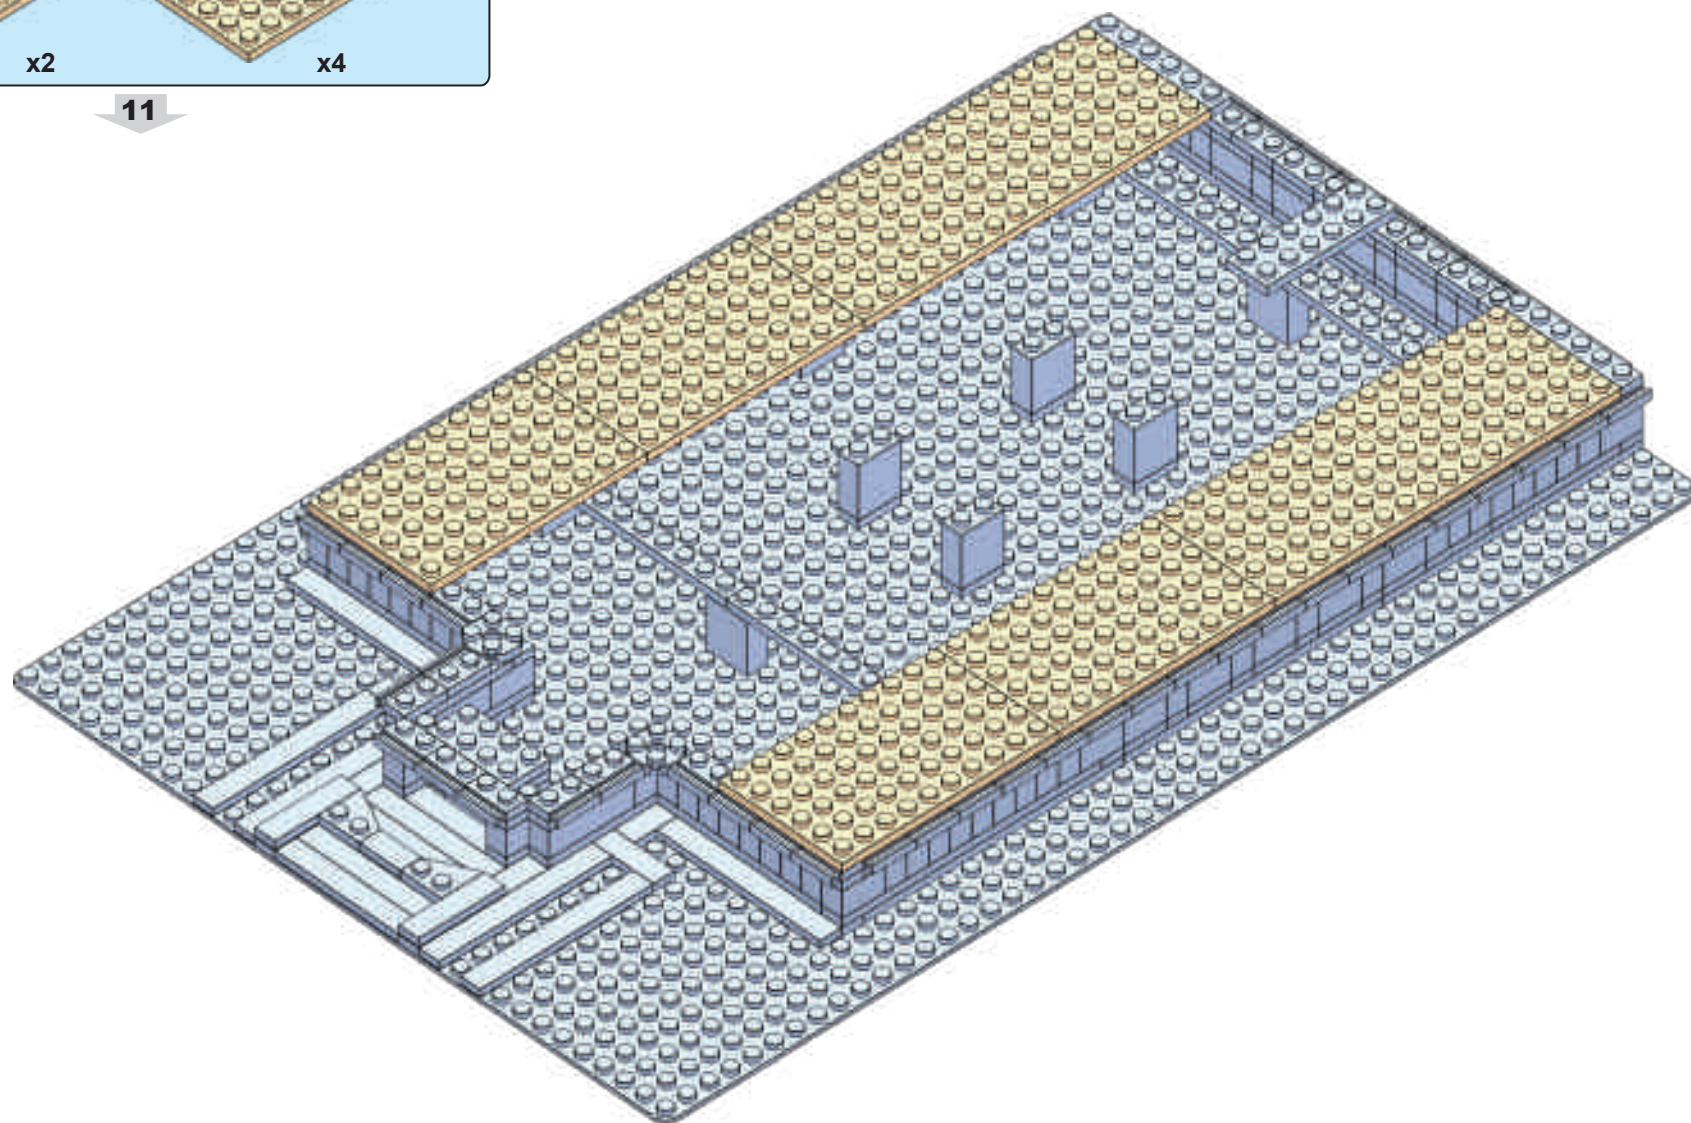

1. The Mesa Arizona Temple was the 7th dedicated temple.
2. The Mesa Temple was the first temple built in Arizona.
2. The temple was dedicated on October 23 - 26, 1927 by Heber J. Grant.
3. The temple was rededicated on April 15-16, 1975 by Spencer W. Kimball.
4. After extensive renovations the temple is expect to be rededicated again in late 2020 or early 2021 (prior to the printing of this manual).
5. The exterior of the temple consists of concrete reinforced steel. It is faced with glazed egg-shell colored terra cotta tiles.
6. The temple anchors a historic district in Mesa, AZ which has predominantly retained its residential character.
7. The Mesa Temple was the first temple to have an endowment session in a language other than English. The first non-English session was presented in Spanish in 1945.
8. During Christmas time, the temple grounds are covered with a beautiful Nativity display and hundreds of thousands of Christmas lights.
9. In the past, Easter season brought thousands of guests to the temple grounds to watch Jesus the Christ, one of the largest outdoor Easter pageants in the world at the time.
10. Only a short distance of 9.6 miles (as the crow flies) between the Mesa and Gilbert temples.

7

8

9

10

11

12

13

14

15

16

17

x2

x3

18

(20)

x4

19

20

(22)

21

x3

22

23

x2