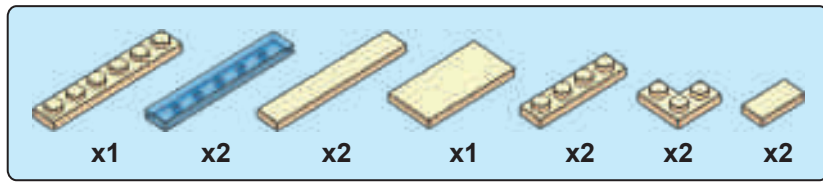

BrickEm™

Young

Mesa Temple

1,523 Pieces

Product# 6:36

Ages 12+

www.brickemyoung.com

**standard size bricks
Toy Brick Building Set**

1. The Mesa Arizona Temple was the 7th dedicated temple.
2. The Mesa Temple was the first temple built in Arizona.
2. The temple was dedicated on October 23 - 26, 1927 by Heber J. Grant.
3. The temple was rededicated on April 15-16, 1975 by Spencer W. Kimball.
4. After extensive renovations the temple is expect to be rededicated again in late 2020 or early 2021 (prior to the printing of this manual).
5. The exterior of the temple consists of concrete reinforced steel. It is faced with glazed egg-shell colored terra cotta tiles.
6. The temple anchors a historic district in Mesa, AZ which has predominantly retained its residential character.
7. The Mesa Temple was the first temple to have an endowment session in a language other than English. The first non-English session was presented in Spanish in 1945.
8. During Christmas time, the temple grounds are covered with a beautiful Nativity display and hundreds of thousands of Christmas lights.
9. In the past, Easter season brought thousands of guests to the temple grounds to watch Jesus the Christ, one of the largest outdoor Easter pageants in the world at the time.
10. Only a short distance of 9.6 miles (as the crow flies) between the Mesa and Gilbert temples.