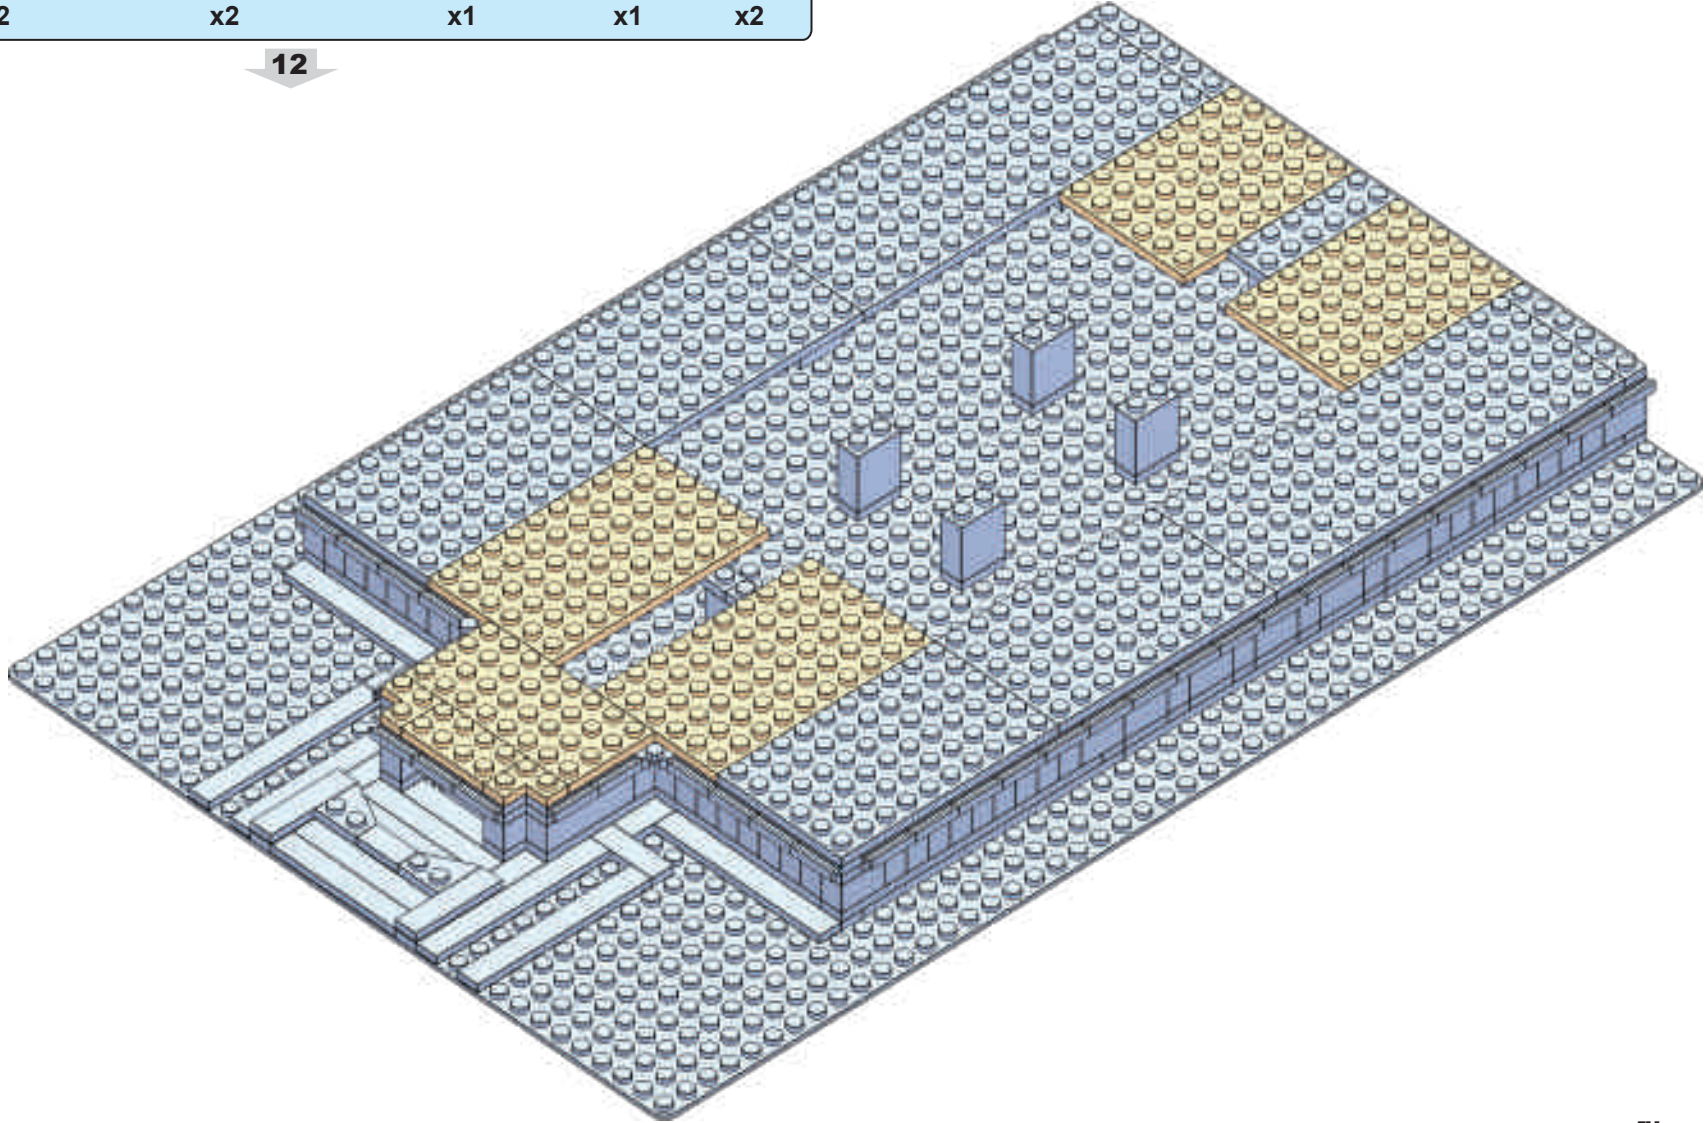

1. The Mesa Arizona Temple was the 7th dedicated temple.
2. The Mesa Temple was the first temple built in Arizona.
2. The temple was dedicated on October 23 - 26, 1927 by Heber J. Grant.
3. The temple was rededicated on April 15-16, 1975 by Spencer W. Kimball.
4. After extensive renovations the temple is expect to be rededicated again in late 2020 or early 2021 (prior to the printing of this manual).
5. The exterior of the temple consists of concrete reinforced steel. It is faced with glazed egg-shell colored terra cotta tiles.
6. The temple anchors a historic district in Mesa, AZ which has predominantly retained its residential character.
7. The Mesa Temple was the first temple to have an endowment session in a language other than English. The first non-English session was presented in Spanish in 1945.
8. During Christmas time, the temple grounds are covered with a beautiful Nativity display and hundreds of thousands of Christmas lights.
9. In the past, Easter season brought thousands of guests to the temple grounds to watch Jesus the Christ, one of the largest outdoor Easter pageants in the world at the time.
10. Only a short distance of 9.6 miles (as the crow flies) between the Mesa and Gilbert temples.

7

8

9

10

11

12

13

14

15

16

17

x2

x3

18

(20)

x4