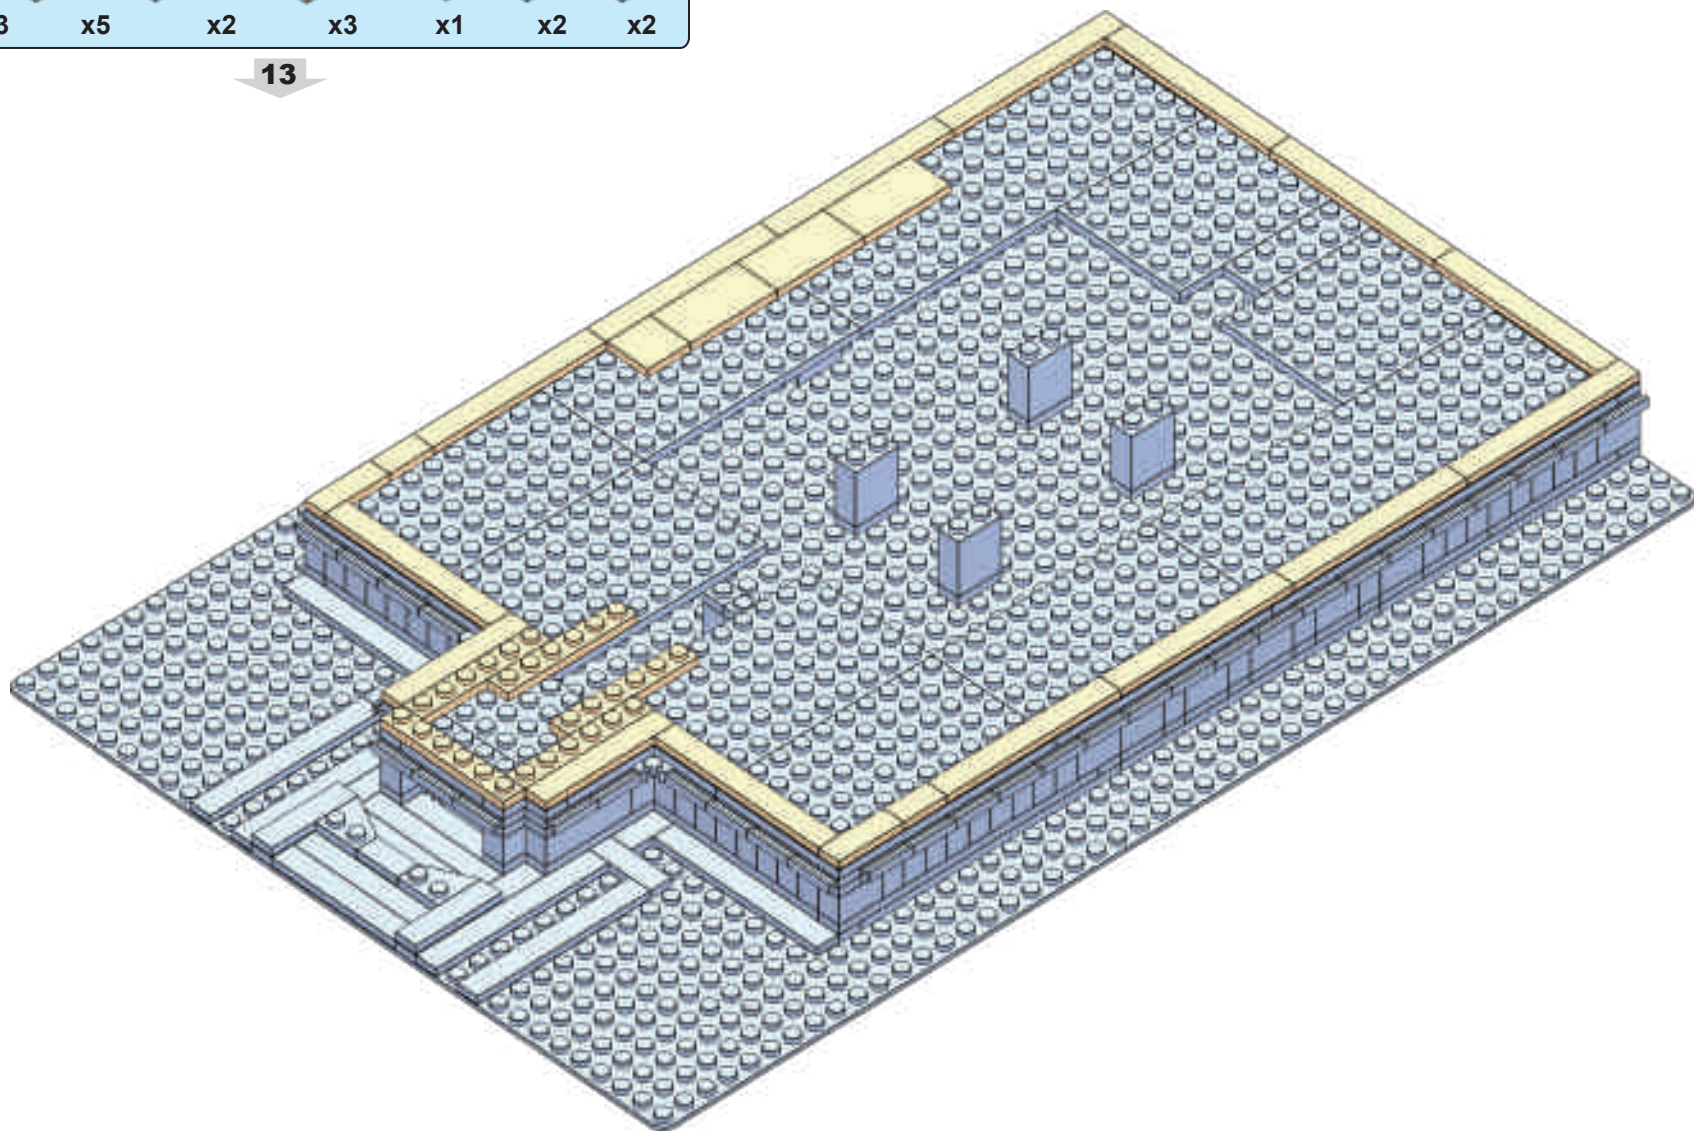

1. The Mesa Arizona Temple was the 7th dedicated temple.
2. The Mesa Temple was the first temple built in Arizona.
2. The temple was dedicated on October 23 - 26, 1927 by Heber J. Grant.
3. The temple was rededicated on April 15-16, 1975 by Spencer W. Kimball.
4. After extensive renovations the temple is expect to be rededicated again in late 2020 or early 2021 (prior to the printing of this manual).
5. The exterior of the temple consists of concrete reinforced steel. It is faced with glazed egg-shell colored terra cotta tiles.
6. The temple anchors a historic district in Mesa, AZ which has predominantly retained its residential character.
7. The Mesa Temple was the first temple to have an endowment session in a language other than English. The first non-English session was presented in Spanish in 1945.
8. During Christmas time, the temple grounds are covered with a beautiful Nativity display and hundreds of thousands of Christmas lights.
9. In the past, Easter season brought thousands of guests to the temple grounds to watch Jesus the Christ, one of the largest outdoor Easter pageants in the world at the time.
10. Only a short distance of 9.6 miles (as the crow flies) between the Mesa and Gilbert temples.

7

8

9

10

11

12

13

14

15

16

17

x2

x3

18

(20)

x4