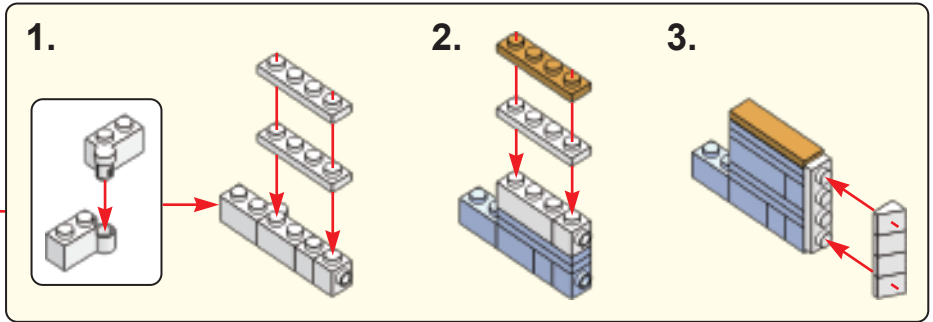

## Top 10 Facts about the Las Vegas Temple

1. The groundbreaking and construction site was dedicated by Gordon B. Hinckley on November 30, 1985.
2. Over 6,000 members attended the groundbreaking ceremony in the Las Vegas Convention Center. The program included a videotape presentation of Church leaders and dignitaries at the temple site.
3. At the time, members of the temple district were asked to contribute toward the construction of the temple. These faithful members raised over 4 times of the required amount.
4. Roughly four years after the groundbreaking, the temple was completed and dedicated by Gordon B. Hinckley on December 16-18, 1989.
5. During the 23-day open house of the temple, a total of 297,480 visitors toured the temple.
6. The temple's exterior consist of white precast stone walls and a copper roof.
7. The temple has a total of six spires.
8. The highest spire is 119 feet (36 m) tall.
9. The angel Moroni statue on the highest spire is 10 feet (3 meters) tall.
10. The angel Moroni statue faces east, away from the city center.

x1

11 Points

3 Points

2

3

4

5

6