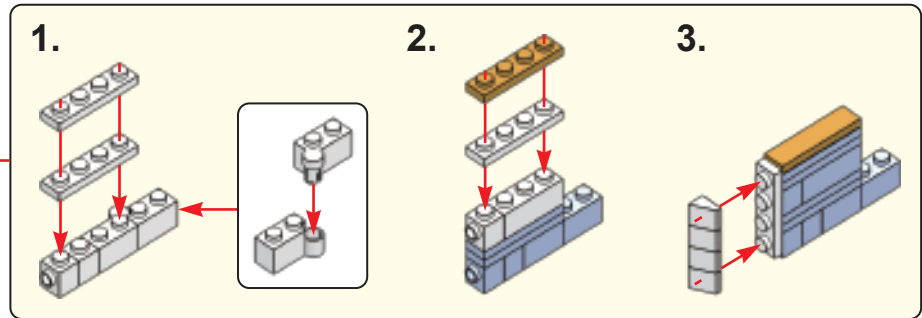

## Top 10 Facts about the Las Vegas Temple

1. The groundbreaking and construction site was dedicated by Gordon B. Hinckley on November 30, 1985.
2. Over 6,000 members attended the groundbreaking ceremony in the Las Vegas Convention Center. The program included a videotape presentation of Church leaders and dignitaries at the temple site.
3. At the time, members of the temple district were asked to contribute toward the construction of the temple. These faithful members raised over 4 times of the required amount.
4. Roughly four years after the groundbreaking, the temple was completed and dedicated by Gordon B. Hinckley on December 16-18, 1989.
5. During the 23-day open house of the temple, a total of 297,480 visitors toured the temple.
6. The temple's exterior consist of white precast stone walls and a copper roof.
7. The temple has a total of six spires.
8. The highest spire is 119 feet (36 m) tall.
9. The angel Moroni statue on the highest spire is 10 feet (3 meters) tall.
10. The angel Moroni statue faces east, away from the city center.

x1

11 Points

3 Points

2

3

4

5

6