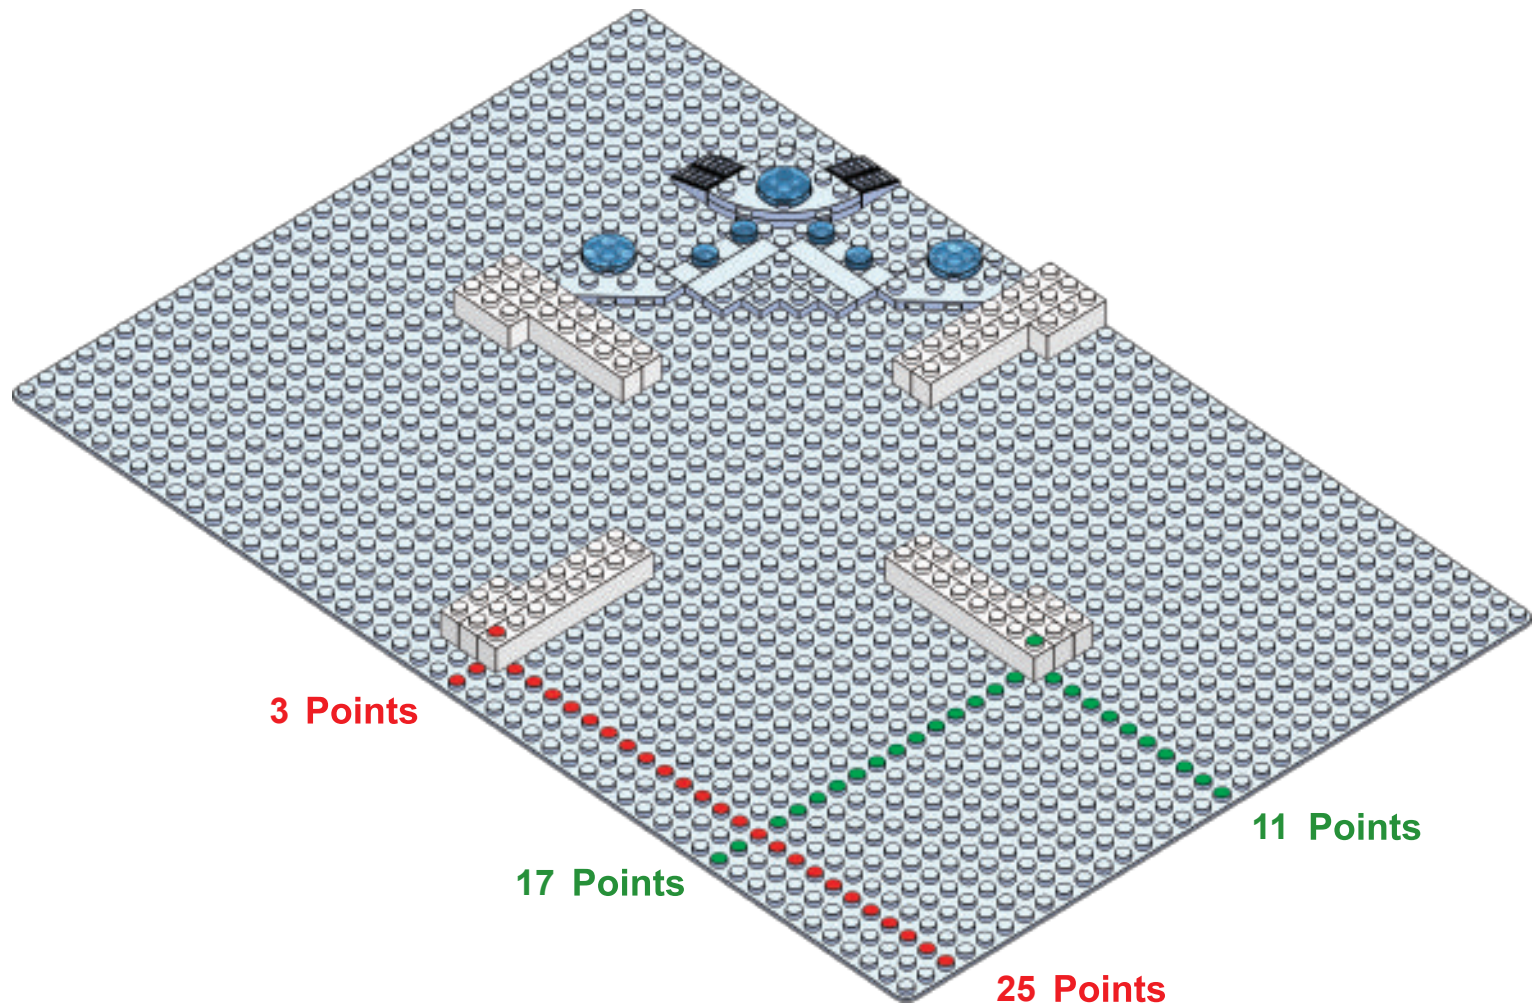

## Top 10 Facts about the Las Vegas Temple

1. The groundbreaking and construction site was dedicated by Gordon B. Hinckley on November 30, 1985.
2. Over 6,000 members attended the groundbreaking ceremony in the Las Vegas Convention Center. The program included a videotape presentation of Church leaders and dignitaries at the temple site.
3. At the time, members of the temple district were asked to contribute toward the construction of the temple. These faithful members raised over 4 times of the required amount.
4. Roughly four years after the groundbreaking, the temple was completed and dedicated by Gordon B. Hinckley on December 16-18, 1989.
5. During the 23-day open house of the temple, a total of 297,480 visitors toured the temple.
6. The temple's exterior consist of white precast stone walls and a copper roof.
7. The temple has a total of six spires.
8. The highest spire is 119 feet (36 m) tall.
9. The angel Moroni statue on the highest spire is 10 feet (3 meters) tall.
10. The angel Moroni statue faces east, away from the city center.

x1

11 Points

3 Points

2

3

4

5

6