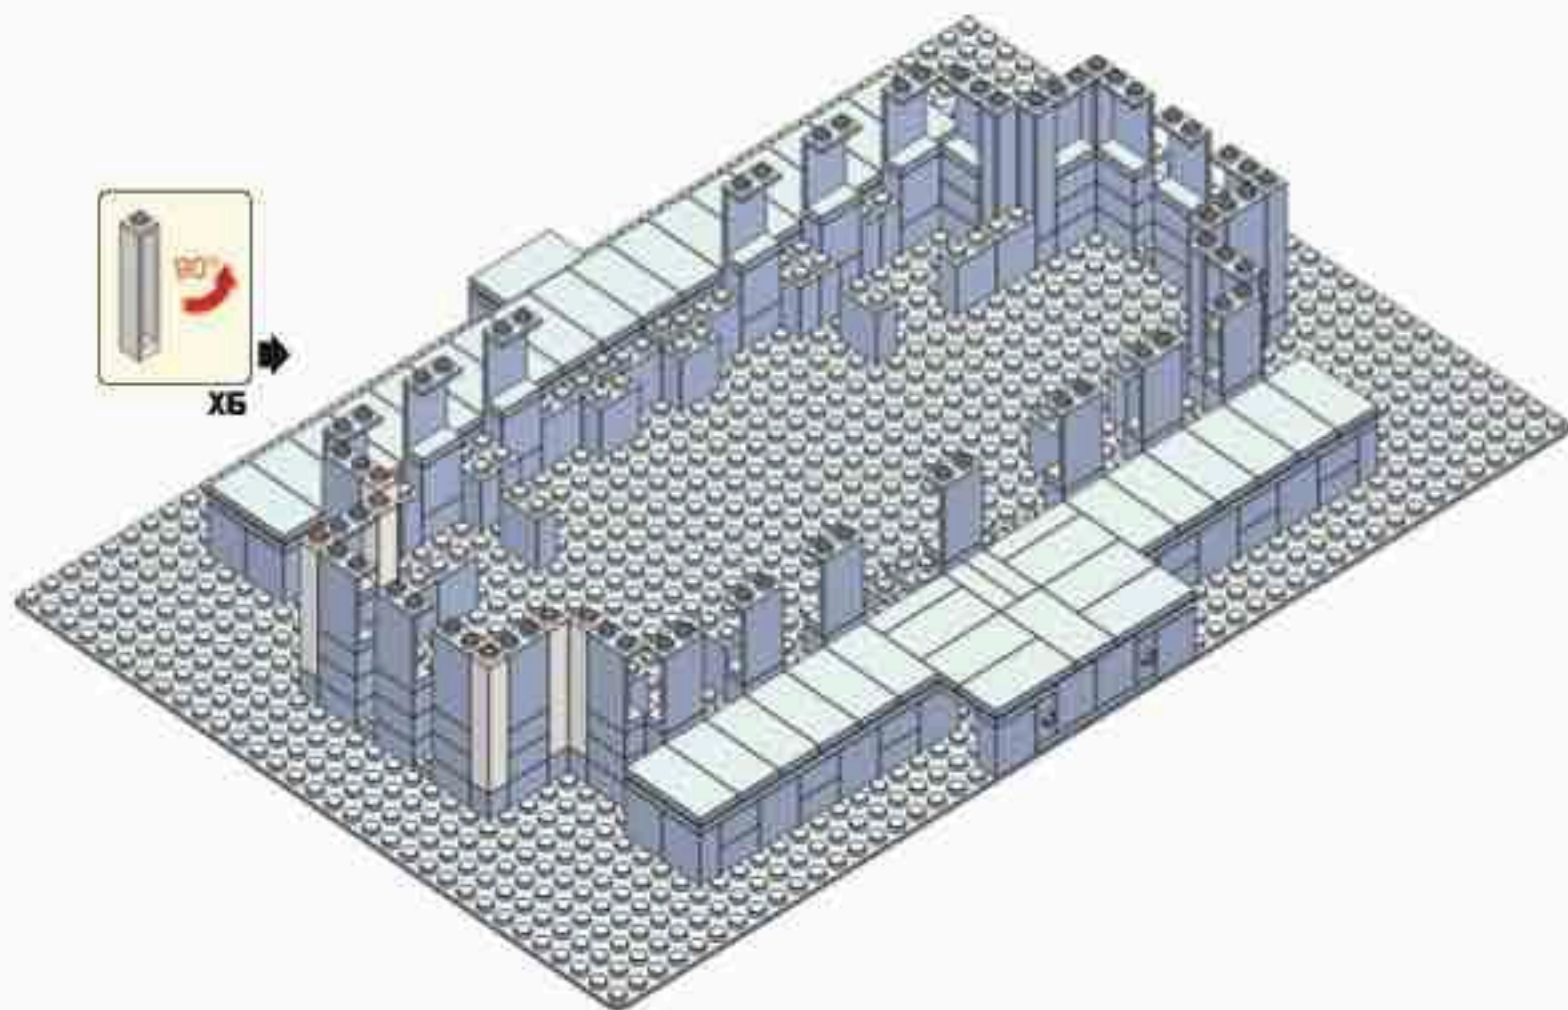

**Brick'Em
Young™**

Idaho Falls Temple

853 Pieces

Product# 12:27

Ages 12+

www.brickemyoung.com

**standard size bricks
Toy Brick Building Set**

1. The Idaho Falls Temple was announced to be built on March 3, 1937.
2. During the foundation excavation, construction workers discovered a bed of lava rock which has provided a solid foundation for the temple.
3. The Idaho Falls Temple took longer to construct than initially expected due to material and labor constraints related to World War II.
4. President George Albert Smith dedicated the Idaho Falls Temple just one month after the war ended on September 23, 1945.
5. The Idaho Falls Temple is the 8th temple built.
6. The Idaho Falls Temple is the 1st temple built in Idaho.
7. The temple is located on the banks of the Snake River surrounded by more than 1,600 pine trees.
8. The temple has a total floor area of 92,177 square feet (8,563 square meters).
9. A statue of the Angel Moroni was added to the temple nearly 40 years after it was built. On September 5, 1983 a 12-foot statue of the Angel Moroni was added to the temple's spire.
10. In March 2015, the temple closed for renovations which took nearly two years. The temple was rededicated by Henry B. Eyring on June 4, 2017.

13

14

17

X9

20

X9

XB

21

90°

XB

23

X31 XB

24

25

26

27