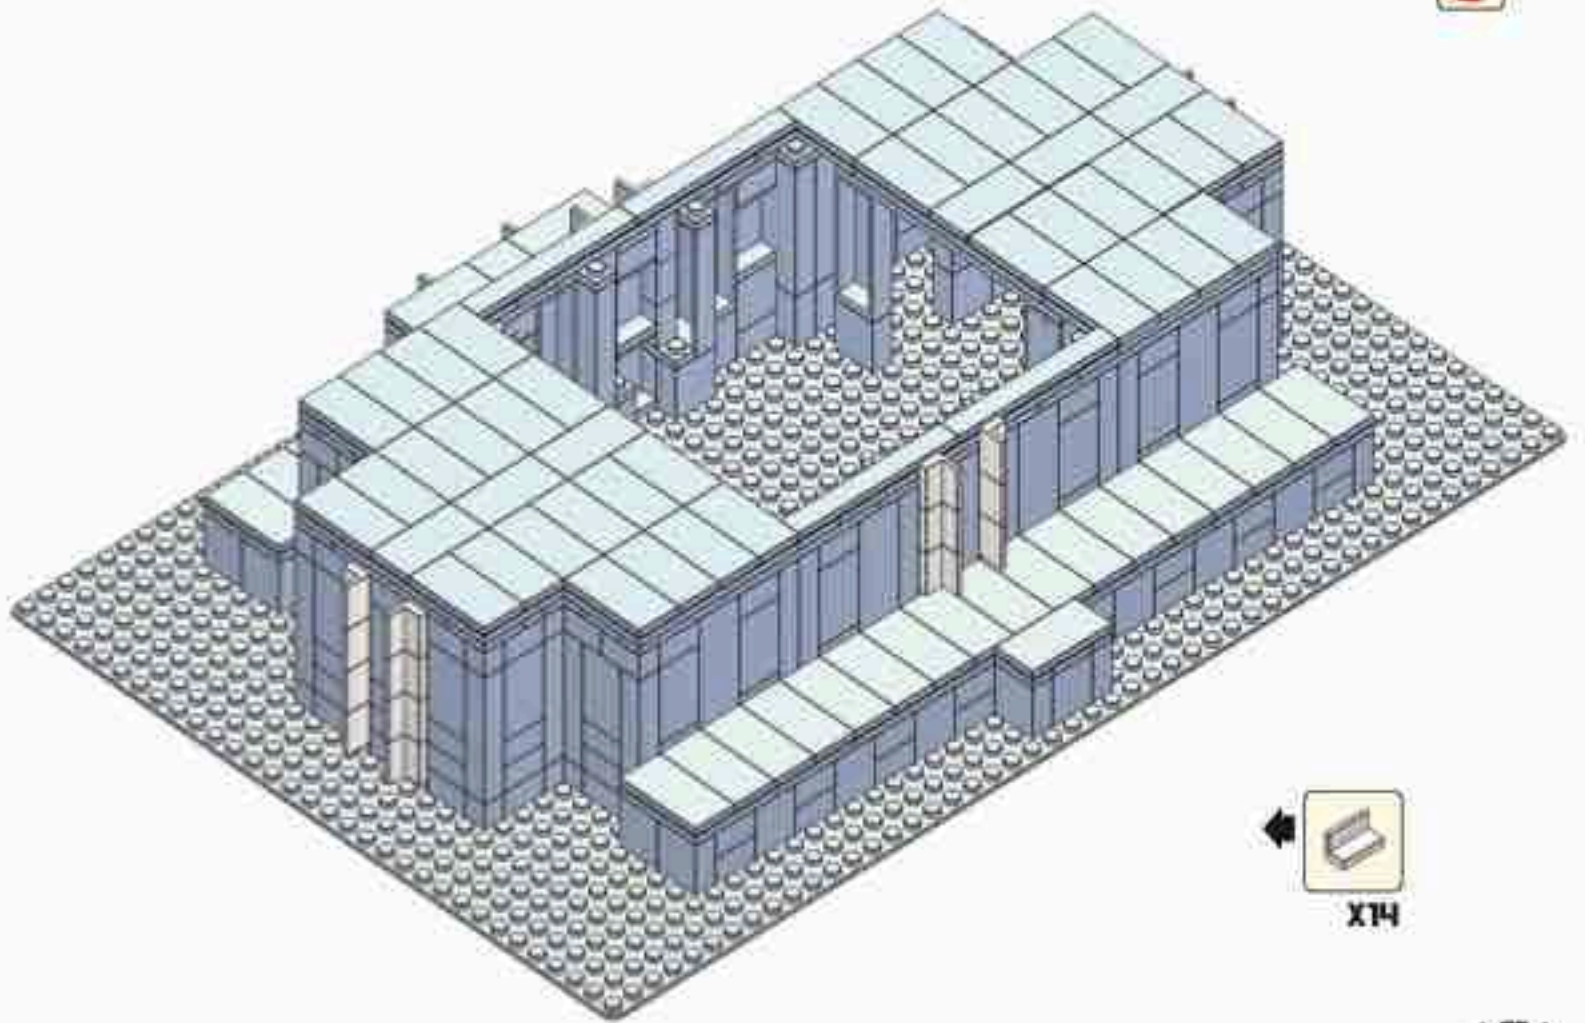

**Brick'Em
Young™**

Idaho Falls Temple

853 Pieces

Product# 12:27

Ages 12+

www.brickemyoung.com

**standard size bricks
Toy Brick Building Set**

1. The Idaho Falls Temple was announced to be built on March 3, 1937.
2. During the foundation excavation, construction workers discovered a bed of lava rock which has provided a solid foundation for the temple.
3. The Idaho Falls Temple took longer to construct than initially expected due to material and labor constraints related to World War II.
4. President George Albert Smith dedicated the Idaho Falls Temple just one month after the war ended on September 23, 1945.
5. The Idaho Falls Temple is the 8th temple built.
6. The Idaho Falls Temple is the 1st temple built in Idaho.
7. The temple is located on the banks of the Snake River surrounded by more than 1,600 pine trees.
8. The temple has a total floor area of 92,177 square feet (8,563 square meters).
9. A statue of the Angel Moroni was added to the temple nearly 40 years after it was built. On September 5, 1983 a 12-foot statue of the Angel Moroni was added to the temple's spire.
10. In March 2015, the temple closed for renovations which took nearly two years. The temple was rededicated by Henry B. Eyring on June 4, 2017.

28

X16

29

X16

31

32

(33)

33