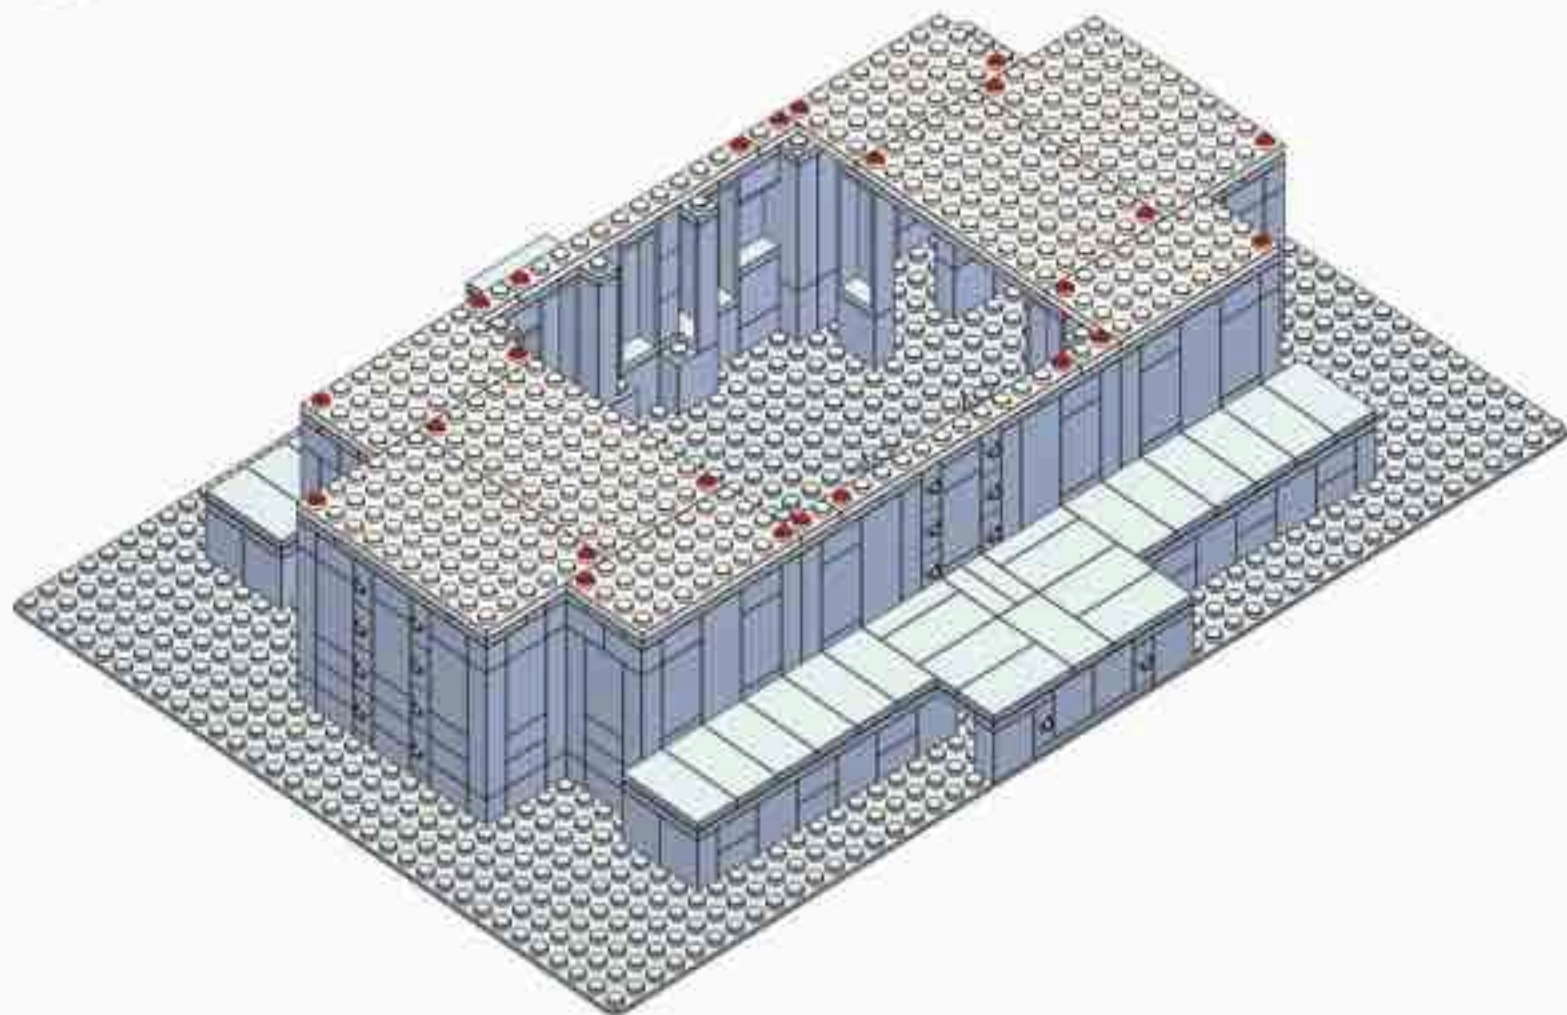

**Brick'Em
Young™**

Idaho Falls Temple

853 Pieces

Product# 12:27

Ages 12+

www.brickemyoung.com

**standard size bricks
Toy Brick Building Set**

1. The Idaho Falls Temple was announced to be built on March 3, 1937.
2. During the foundation excavation, construction workers discovered a bed of lava rock which has provided a solid foundation for the temple.
3. The Idaho Falls Temple took longer to construct than initially expected due to material and labor constraints related to World War II.
4. President George Albert Smith dedicated the Idaho Falls Temple just one month after the war ended on September 23, 1945.
5. The Idaho Falls Temple is the 8th temple built.
6. The Idaho Falls Temple is the 1st temple built in Idaho.
7. The temple is located on the banks of the Snake River surrounded by more than 1,600 pine trees.
8. The temple has a total floor area of 92,177 square feet (8,563 square meters).
9. A statue of the Angel Moroni was added to the temple nearly 40 years after it was built. On September 5, 1983 a 12-foot statue of the Angel Moroni was added to the temple's spire.
10. In March 2015, the temple closed for renovations which took nearly two years. The temple was rededicated by Henry B. Eyring on June 4, 2017.

90°

XB

23

X31 XB

24

25

26

27

28

X16

29

X16

31

32

(33)

33