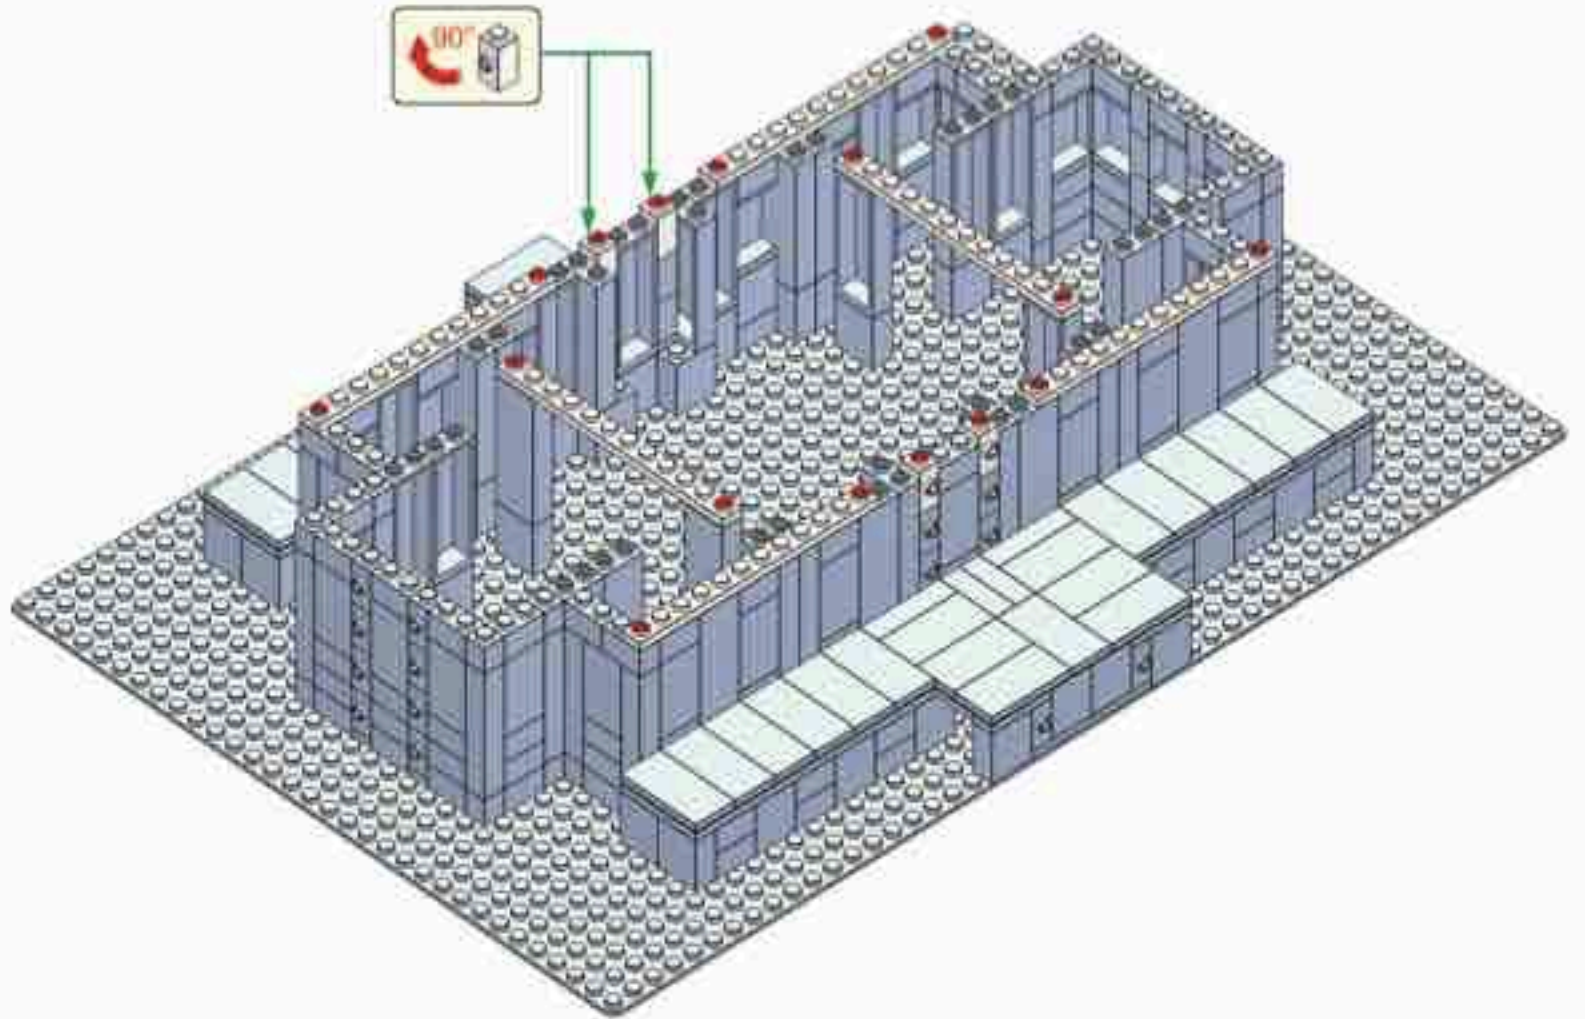

**Brick'Em
Young™**

Idaho Falls Temple

853 Pieces

Product# 12:27

Ages 12+

www.brickemyoung.com

**standard size bricks
Toy Brick Building Set**

1. The Idaho Falls Temple was announced to be built on March 3, 1937.
2. During the foundation excavation, construction workers discovered a bed of lava rock which has provided a solid foundation for the temple.
3. The Idaho Falls Temple took longer to construct than initially expected due to material and labor constraints related to World War II.
4. President George Albert Smith dedicated the Idaho Falls Temple just one month after the war ended on September 23, 1945.
5. The Idaho Falls Temple is the 8th temple built.
6. The Idaho Falls Temple is the 1st temple built in Idaho.
7. The temple is located on the banks of the Snake River surrounded by more than 1,600 pine trees.
8. The temple has a total floor area of 92,177 square feet (8,563 square meters).
9. A statue of the Angel Moroni was added to the temple nearly 40 years after it was built. On September 5, 1983 a 12-foot statue of the Angel Moroni was added to the temple's spire.
10. In March 2015, the temple closed for renovations which took nearly two years. The temple was rededicated by Henry B. Eyring on June 4, 2017.

90°

XB

23

X31 XB

24

25

26

27

28

X16

29

X16

31

32

(33)

33