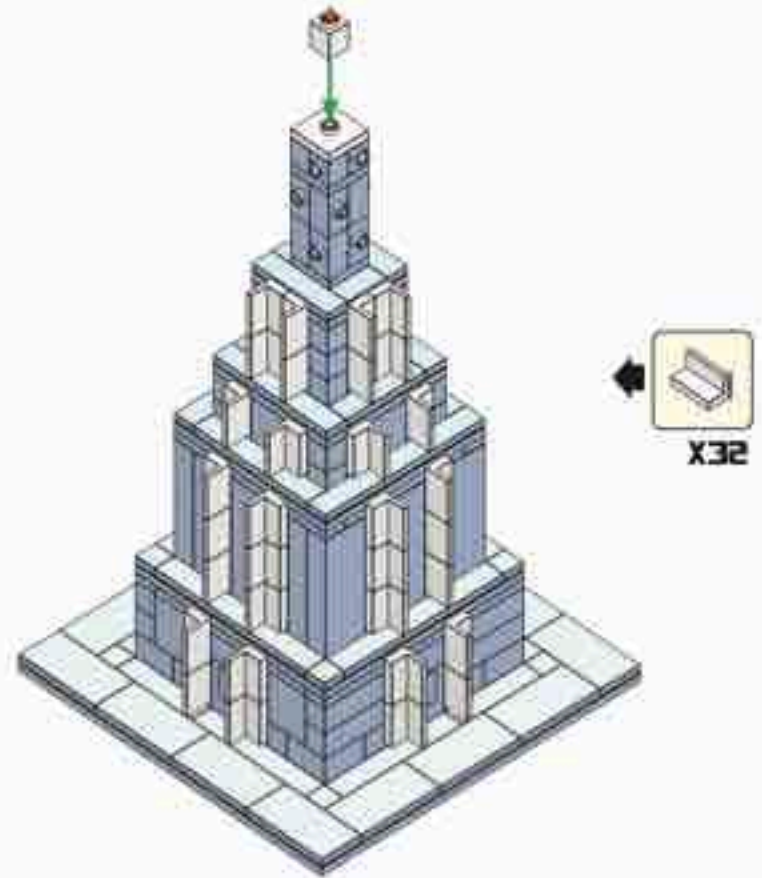

**Brick'Em
Young™**

Idaho Falls Temple

853 Pieces

Product# 12:27

Ages 12+

www.brickemyoung.com

**standard size bricks
Toy Brick Building Set**

1. The Idaho Falls Temple was announced to be built on March 3, 1937.
2. During the foundation excavation, construction workers discovered a bed of lava rock which has provided a solid foundation for the temple.
3. The Idaho Falls Temple took longer to construct than initially expected due to material and labor constraints related to World War II.
4. President George Albert Smith dedicated the Idaho Falls Temple just one month after the war ended on September 23, 1945.
5. The Idaho Falls Temple is the 8th temple built.
6. The Idaho Falls Temple is the 1st temple built in Idaho.
7. The temple is located on the banks of the Snake River surrounded by more than 1,600 pine trees.
8. The temple has a total floor area of 92,177 square feet (8,563 square meters).
9. A statue of the Angel Moroni was added to the temple nearly 40 years after it was built. On September 5, 1983 a 12-foot statue of the Angel Moroni was added to the temple's spire.
10. In March 2015, the temple closed for renovations which took nearly two years. The temple was rededicated by Henry B. Eyring on June 4, 2017.

51

52

53

54

X1 X4

55

X1 X32 X1

56