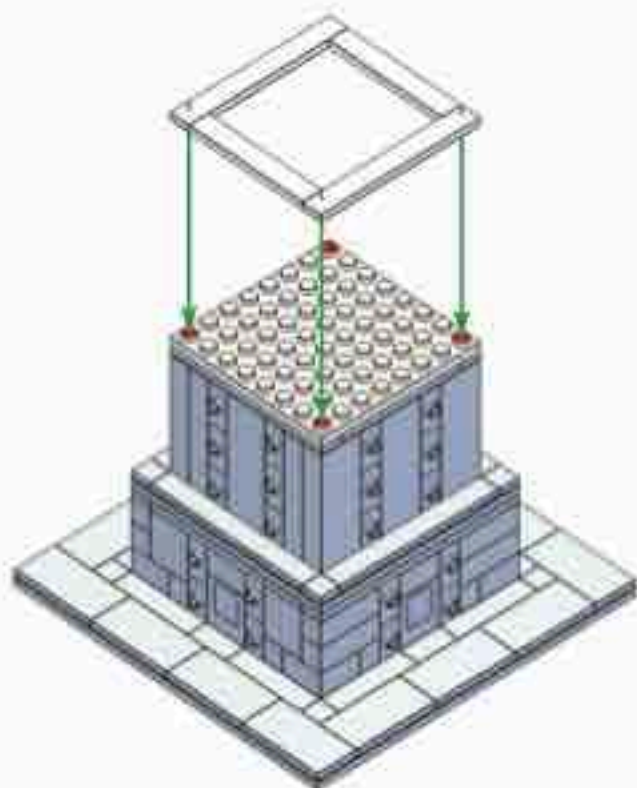

**Brick'Em
Young™**

Idaho Falls Temple

853 Pieces

Product# 12:27

Ages 12+

www.brickemyoung.com

**standard size bricks
Toy Brick Building Set**

1. The Idaho Falls Temple was announced to be built on March 3, 1937.
2. During the foundation excavation, construction workers discovered a bed of lava rock which has provided a solid foundation for the temple.
3. The Idaho Falls Temple took longer to construct than initially expected due to material and labor constraints related to World War II.
4. President George Albert Smith dedicated the Idaho Falls Temple just one month after the war ended on September 23, 1945.
5. The Idaho Falls Temple is the 8th temple built.
6. The Idaho Falls Temple is the 1st temple built in Idaho.
7. The temple is located on the banks of the Snake River surrounded by more than 1,600 pine trees.
8. The temple has a total floor area of 92,177 square feet (8,563 square meters).
9. A statue of the Angel Moroni was added to the temple nearly 40 years after it was built. On September 5, 1983 a 12-foot statue of the Angel Moroni was added to the temple's spire.
10. In March 2015, the temple closed for renovations which took nearly two years. The temple was rededicated by Henry B. Eyring on June 4, 2017.

41

42

43

44

45

46

47

48

51

52

53

54

X1 X4

55

X1 X32 X1

56