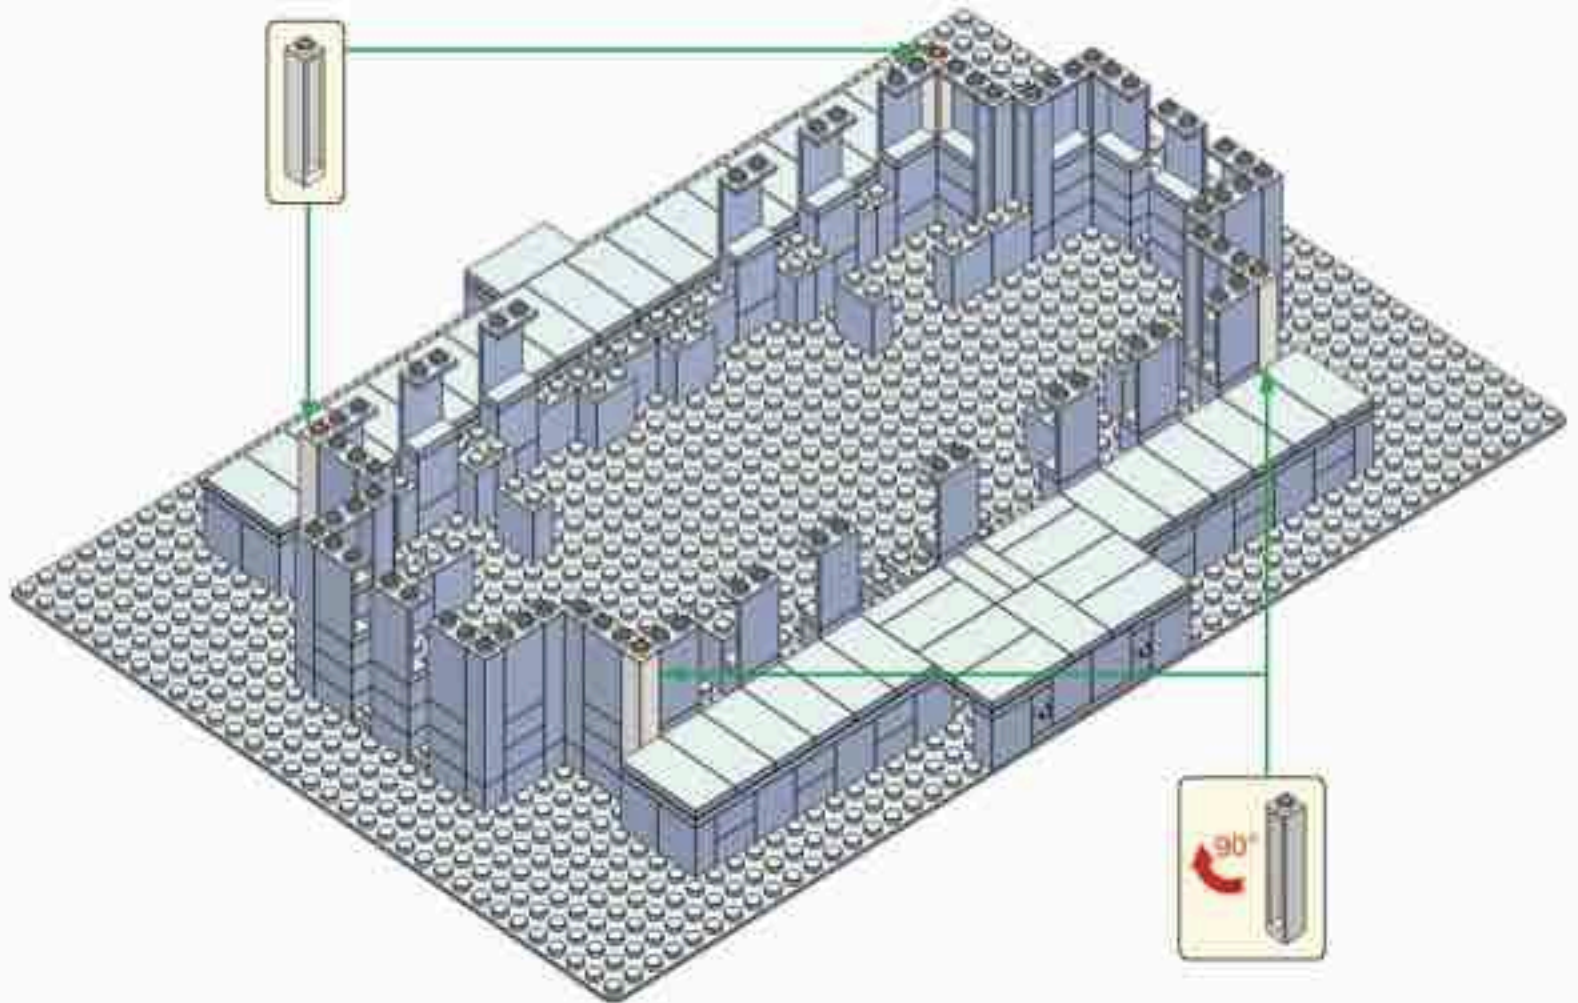

**Brick'Em
Young™**

Idaho Falls Temple

853 Pieces

Product# 12:27

Ages 12+

www.brickemyoung.com

**standard size bricks
Toy Brick Building Set**

1. The Idaho Falls Temple was announced to be built on March 3, 1937.
2. During the foundation excavation, construction workers discovered a bed of lava rock which has provided a solid foundation for the temple.
3. The Idaho Falls Temple took longer to construct than initially expected due to material and labor constraints related to World War II.
4. President George Albert Smith dedicated the Idaho Falls Temple just one month after the war ended on September 23, 1945.
5. The Idaho Falls Temple is the 8th temple built.
6. The Idaho Falls Temple is the 1st temple built in Idaho.
7. The temple is located on the banks of the Snake River surrounded by more than 1,600 pine trees.
8. The temple has a total floor area of 92,177 square feet (8,563 square meters).
9. A statue of the Angel Moroni was added to the temple nearly 40 years after it was built. On September 5, 1983 a 12-foot statue of the Angel Moroni was added to the temple's spire.
10. In March 2015, the temple closed for renovations which took nearly two years. The temple was rededicated by Henry B. Eyring on June 4, 2017.

13

14

17

X9

20

X9

XB

21

90°

XB

23

X31 XB

24

25

26

27