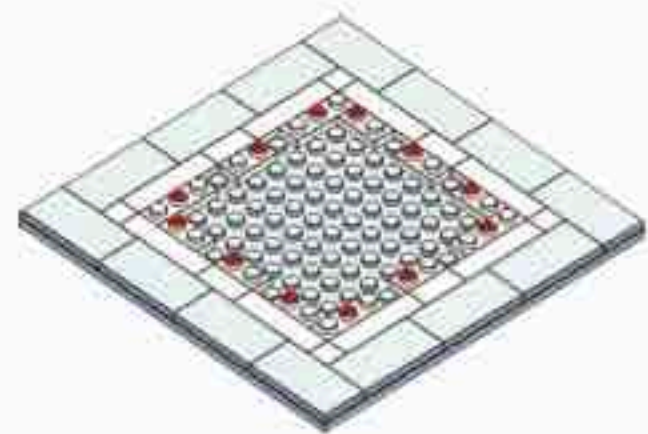

**Brick'Em
Young™**

Idaho Falls Temple

853 Pieces

Product# 12:27

Ages 12+

www.brickemyoung.com

**standard size bricks
Toy Brick Building Set**

1. The Idaho Falls Temple was announced to be built on March 3, 1937.
2. During the foundation excavation, construction workers discovered a bed of lava rock which has provided a solid foundation for the temple.
3. The Idaho Falls Temple took longer to construct than initially expected due to material and labor constraints related to World War II.
4. President George Albert Smith dedicated the Idaho Falls Temple just one month after the war ended on September 23, 1945.
5. The Idaho Falls Temple is the 8th temple built.
6. The Idaho Falls Temple is the 1st temple built in Idaho.
7. The temple is located on the banks of the Snake River surrounded by more than 1,600 pine trees.
8. The temple has a total floor area of 92,177 square feet (8,563 square meters).
9. A statue of the Angel Moroni was added to the temple nearly 40 years after it was built. On September 5, 1983 a 12-foot statue of the Angel Moroni was added to the temple's spire.
10. In March 2015, the temple closed for renovations which took nearly two years. The temple was rededicated by Henry B. Eyring on June 4, 2017.

90°

XB

23

X31 XB

24

25

26

27

28

X16

29

X16

31

32

(33)

33

34

X16

35

X4

X8

36

37

38