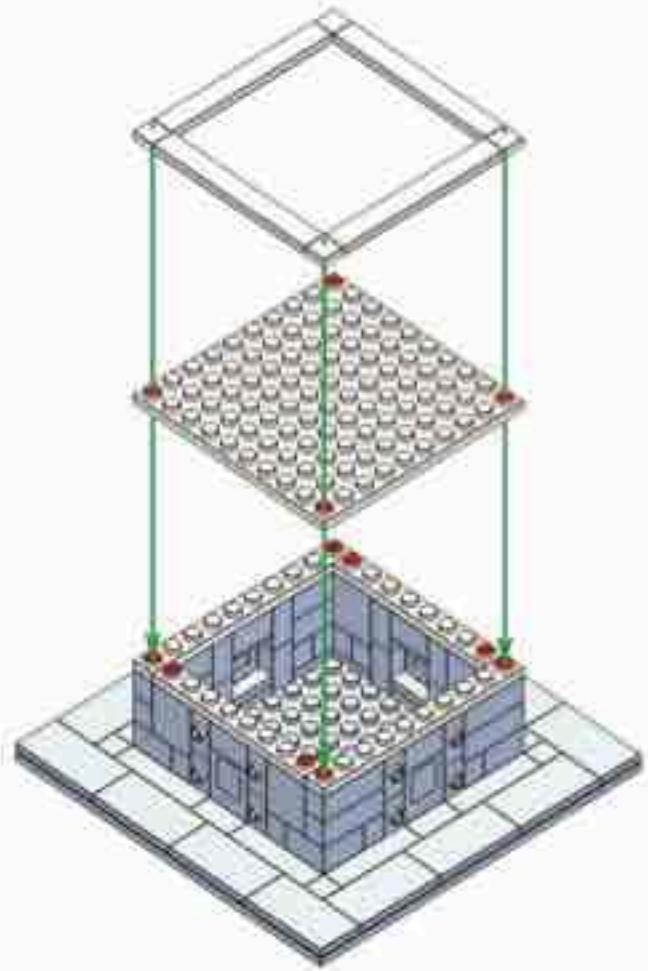

**Brick'Em
Young™**

Idaho Falls Temple

853 Pieces

Product# 12:27

Ages 12+

www.brickemyoung.com

**standard size bricks
Toy Brick Building Set**

1. The Idaho Falls Temple was announced to be built on March 3, 1937.
2. During the foundation excavation, construction workers discovered a bed of lava rock which has provided a solid foundation for the temple.
3. The Idaho Falls Temple took longer to construct than initially expected due to material and labor constraints related to World War II.
4. President George Albert Smith dedicated the Idaho Falls Temple just one month after the war ended on September 23, 1945.
5. The Idaho Falls Temple is the 8th temple built.
6. The Idaho Falls Temple is the 1st temple built in Idaho.
7. The temple is located on the banks of the Snake River surrounded by more than 1,600 pine trees.
8. The temple has a total floor area of 92,177 square feet (8,563 square meters).
9. A statue of the Angel Moroni was added to the temple nearly 40 years after it was built. On September 5, 1983 a 12-foot statue of the Angel Moroni was added to the temple's spire.
10. In March 2015, the temple closed for renovations which took nearly two years. The temple was rededicated by Henry B. Eyring on June 4, 2017.

28

X16

29

X16

31

32

(33)

33

34

X16

35

X4

X8

36

37

38