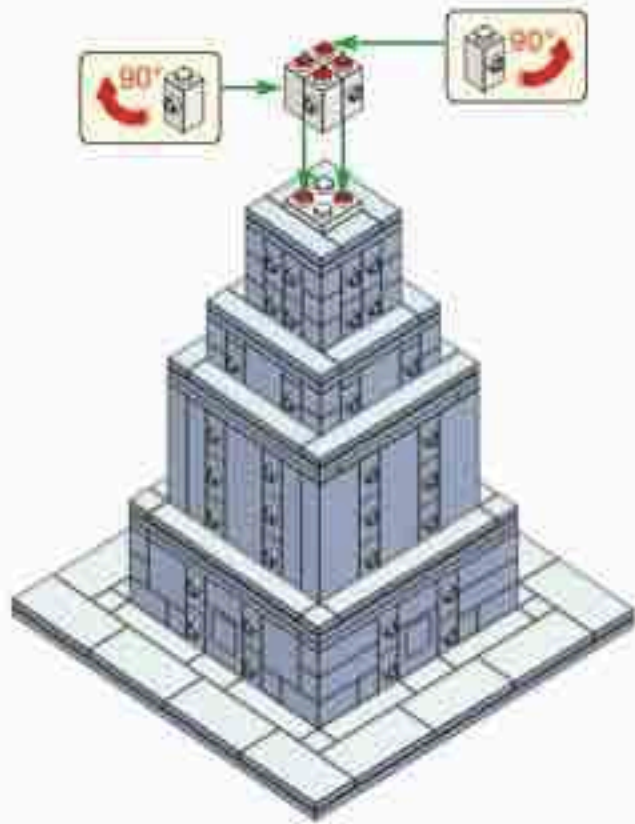

**Brick'Em
Young™**

Idaho Falls Temple

853 Pieces

Product# 12:27

Ages 12+

www.brickemyoung.com

**standard size bricks
Toy Brick Building Set**

1. The Idaho Falls Temple was announced to be built on March 3, 1937.
2. During the foundation excavation, construction workers discovered a bed of lava rock which has provided a solid foundation for the temple.
3. The Idaho Falls Temple took longer to construct than initially expected due to material and labor constraints related to World War II.
4. President George Albert Smith dedicated the Idaho Falls Temple just one month after the war ended on September 23, 1945.
5. The Idaho Falls Temple is the 8th temple built.
6. The Idaho Falls Temple is the 1st temple built in Idaho.
7. The temple is located on the banks of the Snake River surrounded by more than 1,600 pine trees.
8. The temple has a total floor area of 92,177 square feet (8,563 square meters).
9. A statue of the Angel Moroni was added to the temple nearly 40 years after it was built. On September 5, 1983 a 12-foot statue of the Angel Moroni was added to the temple's spire.
10. In March 2015, the temple closed for renovations which took nearly two years. The temple was rededicated by Henry B. Eyring on June 4, 2017.

51

52

53

54

X1 X4

55

X1 X32 X1

56