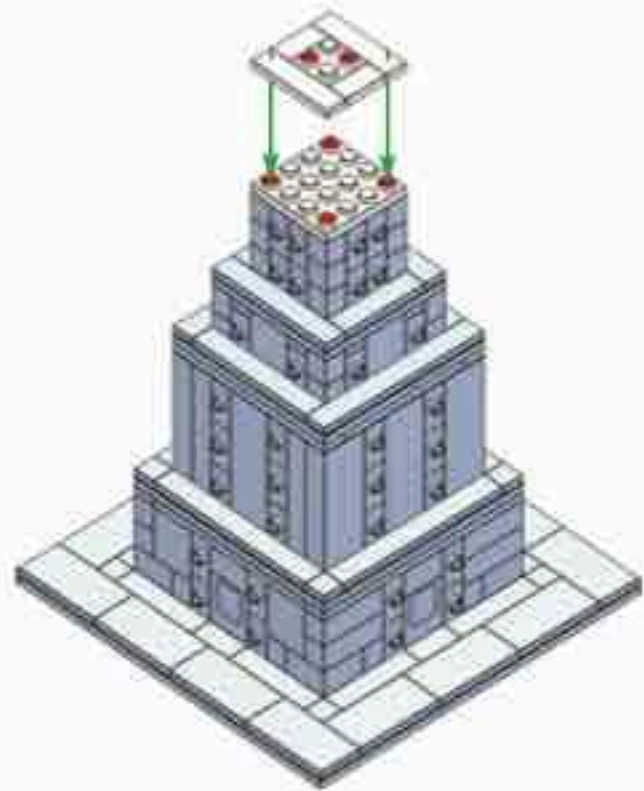

**Brick'Em
Young™**

Idaho Falls Temple

853 Pieces

Product# 12:27

Ages 12+

www.brickemyoung.com

**standard size bricks
Toy Brick Building Set**

1. The Idaho Falls Temple was announced to be built on March 3, 1937.
2. During the foundation excavation, construction workers discovered a bed of lava rock which has provided a solid foundation for the temple.
3. The Idaho Falls Temple took longer to construct than initially expected due to material and labor constraints related to World War II.
4. President George Albert Smith dedicated the Idaho Falls Temple just one month after the war ended on September 23, 1945.
5. The Idaho Falls Temple is the 8th temple built.
6. The Idaho Falls Temple is the 1st temple built in Idaho.
7. The temple is located on the banks of the Snake River surrounded by more than 1,600 pine trees.
8. The temple has a total floor area of 92,177 square feet (8,563 square meters).
9. A statue of the Angel Moroni was added to the temple nearly 40 years after it was built. On September 5, 1983 a 12-foot statue of the Angel Moroni was added to the temple's spire.
10. In March 2015, the temple closed for renovations which took nearly two years. The temple was rededicated by Henry B. Eyring on June 4, 2017.

41

42

43

44

45

46

47

48

51

52

53

54

X1 X4

55

X1 X32 X1

56