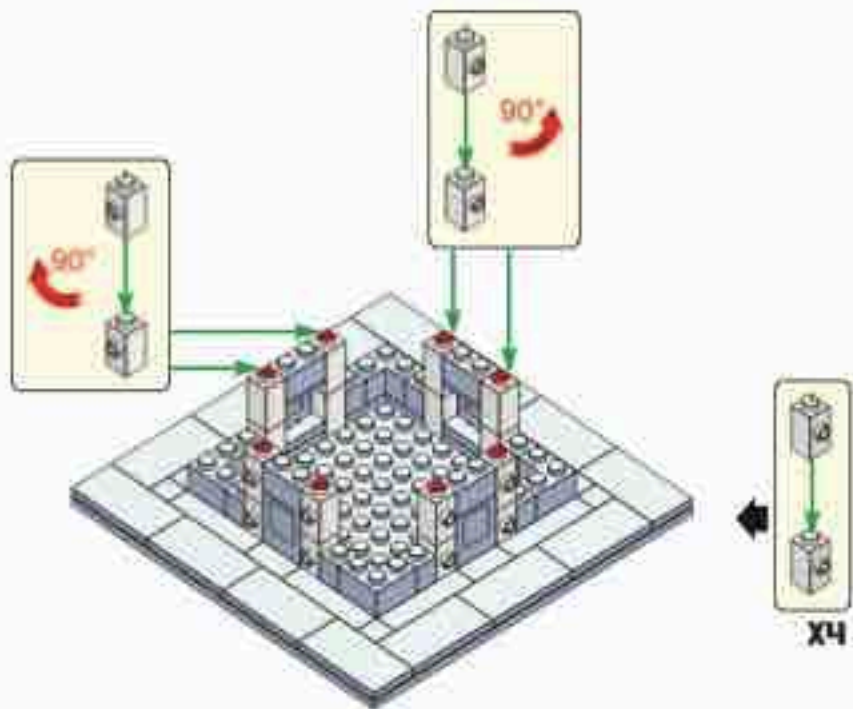

X16

35

X4

X8

36