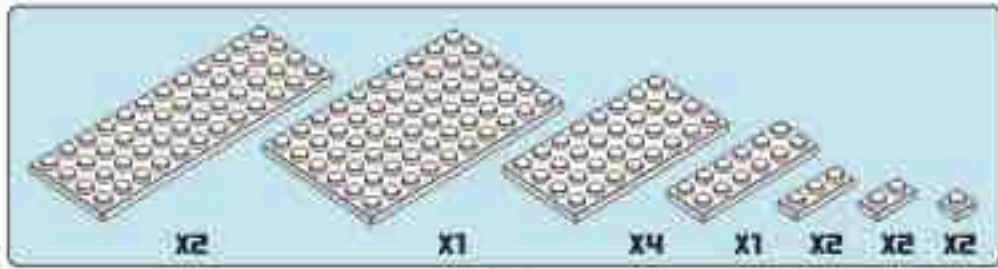

**Brick'Em
Young™**

Idaho Falls Temple

853 Pieces

Product# 12:27

Ages 12+

www.brickemyoung.com

**standard size bricks
Toy Brick Building Set**

1. The Idaho Falls Temple was announced to be built on March 3, 1937.
2. During the foundation excavation, construction workers discovered a bed of lava rock which has provided a solid foundation for the temple.
3. The Idaho Falls Temple took longer to construct than initially expected due to material and labor constraints related to World War II.
4. President George Albert Smith dedicated the Idaho Falls Temple just one month after the war ended on September 23, 1945.
5. The Idaho Falls Temple is the 8th temple built.
6. The Idaho Falls Temple is the 1st temple built in Idaho.
7. The temple is located on the banks of the Snake River surrounded by more than 1,600 pine trees.
8. The temple has a total floor area of 92,177 square feet (8,563 square meters).
9. A statue of the Angel Moroni was added to the temple nearly 40 years after it was built. On September 5, 1983 a 12-foot statue of the Angel Moroni was added to the temple's spire.
10. In March 2015, the temple closed for renovations which took nearly two years. The temple was rededicated by Henry B. Eyring on June 4, 2017.

3

5

6

7

8

9

10

12

13

14

17

X9

20

X9

XB

21