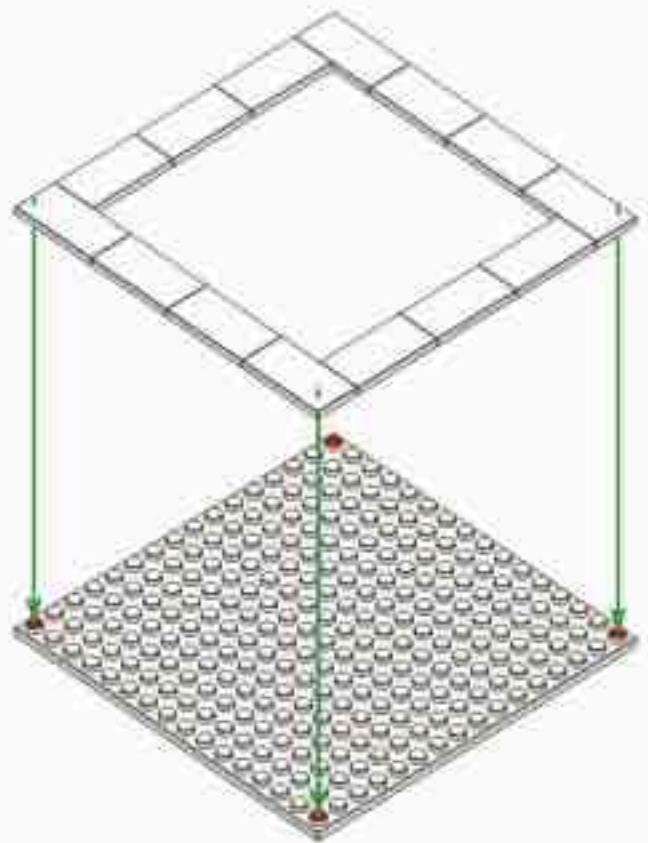

**Brick'Em
Young™**

Idaho Falls Temple

853 Pieces

Product# 12:27

Ages 12+

www.brickemyoung.com

**standard size bricks
Toy Brick Building Set**

1. The Idaho Falls Temple was announced to be built on March 3, 1937.
2. During the foundation excavation, construction workers discovered a bed of lava rock which has provided a solid foundation for the temple.
3. The Idaho Falls Temple took longer to construct than initially expected due to material and labor constraints related to World War II.
4. President George Albert Smith dedicated the Idaho Falls Temple just one month after the war ended on September 23, 1945.
5. The Idaho Falls Temple is the 8th temple built.
6. The Idaho Falls Temple is the 1st temple built in Idaho.
7. The temple is located on the banks of the Snake River surrounded by more than 1,600 pine trees.
8. The temple has a total floor area of 92,177 square feet (8,563 square meters).
9. A statue of the Angel Moroni was added to the temple nearly 40 years after it was built. On September 5, 1983 a 12-foot statue of the Angel Moroni was added to the temple's spire.
10. In March 2015, the temple closed for renovations which took nearly two years. The temple was rededicated by Henry B. Eyring on June 4, 2017.

28

X16

29

X16

31

32

(33)

33

34

X16

35

X4

X8

36

37

38