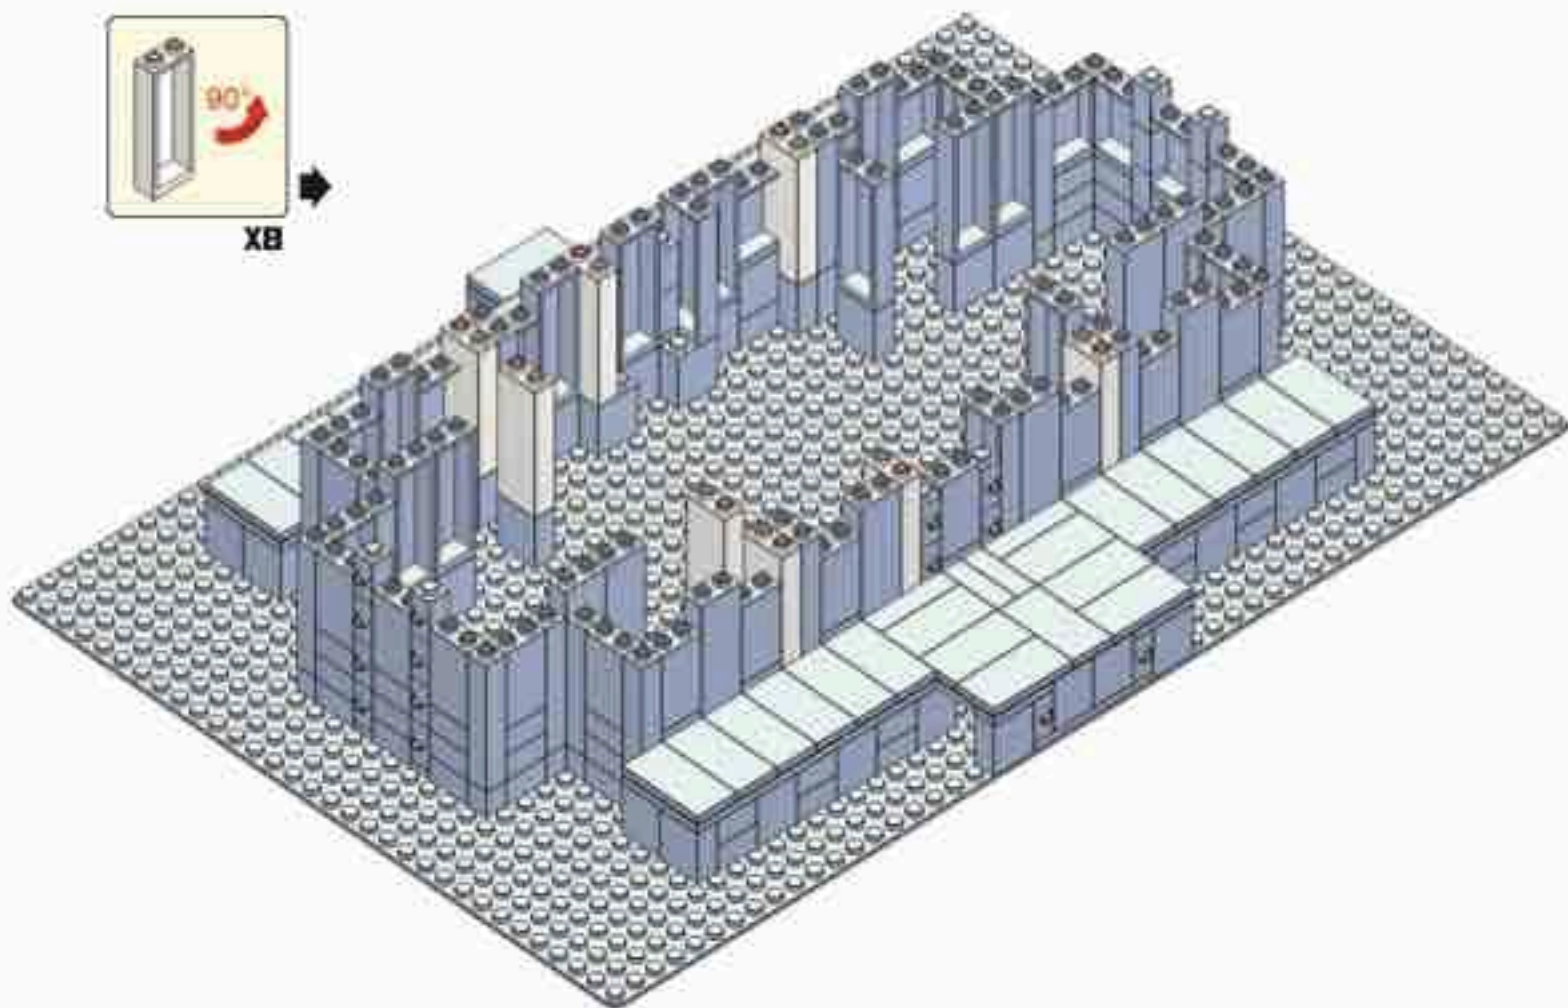

**Brick'Em
Young™**

Idaho Falls Temple

853 Pieces

Product# 12:27

Ages 12+

www.brickemyoung.com

**standard size bricks
Toy Brick Building Set**

1. The Idaho Falls Temple was announced to be built on March 3, 1937.
2. During the foundation excavation, construction workers discovered a bed of lava rock which has provided a solid foundation for the temple.
3. The Idaho Falls Temple took longer to construct than initially expected due to material and labor constraints related to World War II.
4. President George Albert Smith dedicated the Idaho Falls Temple just one month after the war ended on September 23, 1945.
5. The Idaho Falls Temple is the 8th temple built.
6. The Idaho Falls Temple is the 1st temple built in Idaho.
7. The temple is located on the banks of the Snake River surrounded by more than 1,600 pine trees.
8. The temple has a total floor area of 92,177 square feet (8,563 square meters).
9. A statue of the Angel Moroni was added to the temple nearly 40 years after it was built. On September 5, 1983 a 12-foot statue of the Angel Moroni was added to the temple's spire.
10. In March 2015, the temple closed for renovations which took nearly two years. The temple was rededicated by Henry B. Eyring on June 4, 2017.

90°

XB

23

X31 XB

24

25

26

27

28

X16

29

X16

31

32

(33)

33