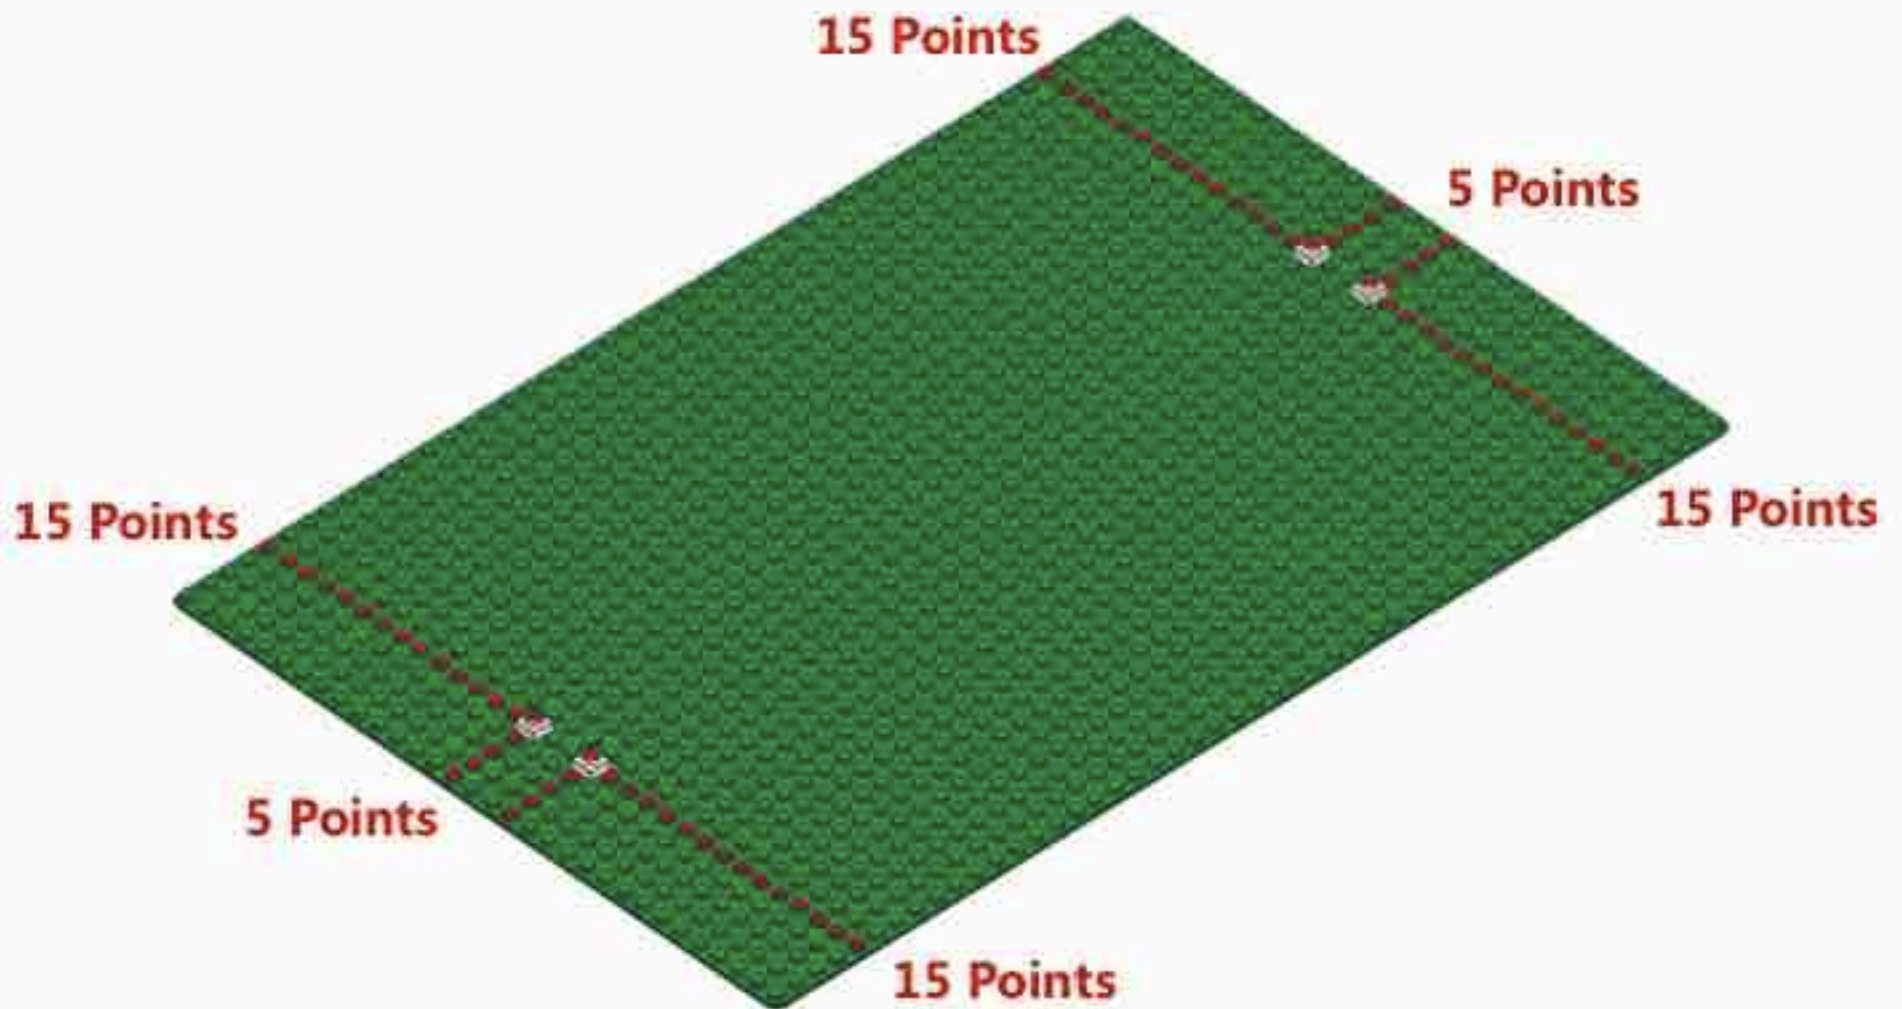

**Brick'Em
Young™**

Idaho Falls Temple

853 Pieces

Product# 12:27

Ages 12+

www.brickemyoung.com

**standard size bricks
Toy Brick Building Set**

1. The Idaho Falls Temple was announced to be built on March 3, 1937.
2. During the foundation excavation, construction workers discovered a bed of lava rock which has provided a solid foundation for the temple.
3. The Idaho Falls Temple took longer to construct than initially expected due to material and labor constraints related to World War II.
4. President George Albert Smith dedicated the Idaho Falls Temple just one month after the war ended on September 23, 1945.
5. The Idaho Falls Temple is the 8th temple built.
6. The Idaho Falls Temple is the 1st temple built in Idaho.
7. The temple is located on the banks of the Snake River surrounded by more than 1,600 pine trees.
8. The temple has a total floor area of 92,177 square feet (8,563 square meters).
9. A statue of the Angel Moroni was added to the temple nearly 40 years after it was built. On September 5, 1983 a 12-foot statue of the Angel Moroni was added to the temple's spire.
10. In March 2015, the temple closed for renovations which took nearly two years. The temple was rededicated by Henry B. Eyring on June 4, 2017.

90°

XB

23

X31 XB

24

25

26

27

28

X16

29

X16

31

32

(33)

33

34

X16

35

X4

X8

36

37

38