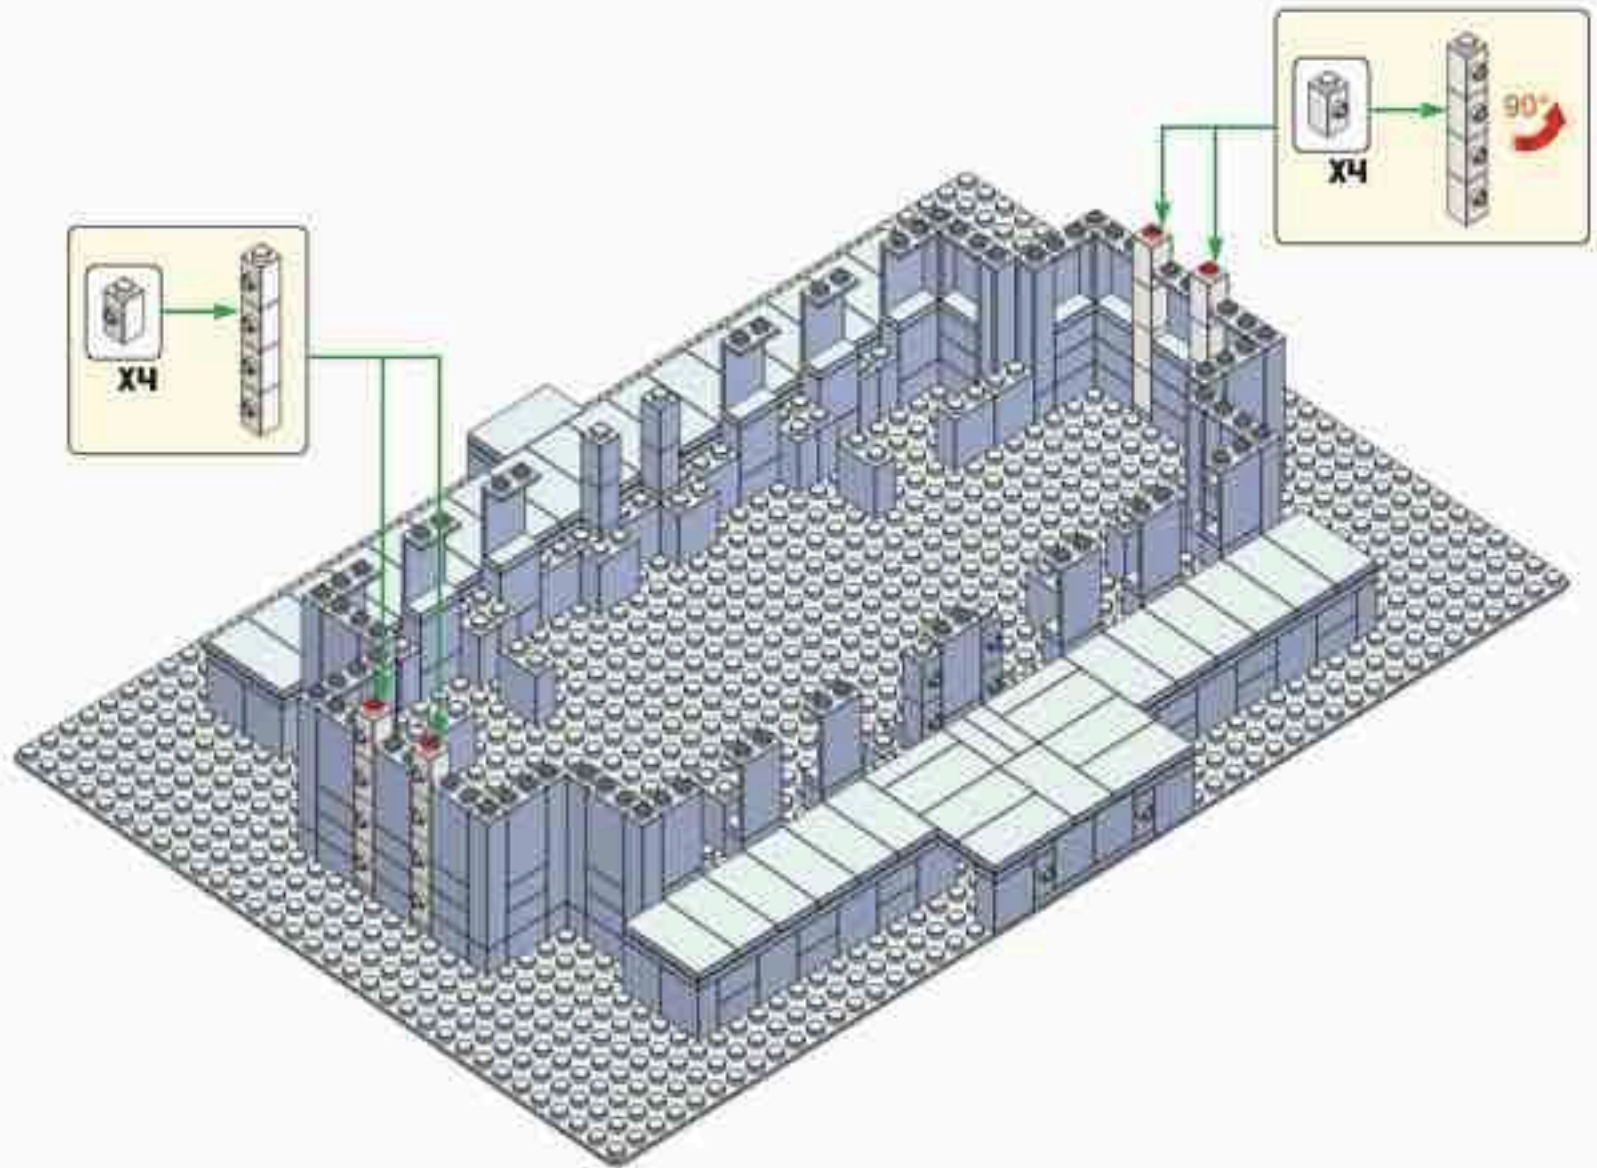

**Brick'Em
Young™**

Idaho Falls Temple

853 Pieces

Product# 12:27

Ages 12+

www.brickemyoung.com

**standard size bricks
Toy Brick Building Set**

1. The Idaho Falls Temple was announced to be built on March 3, 1937.
2. During the foundation excavation, construction workers discovered a bed of lava rock which has provided a solid foundation for the temple.
3. The Idaho Falls Temple took longer to construct than initially expected due to material and labor constraints related to World War II.
4. President George Albert Smith dedicated the Idaho Falls Temple just one month after the war ended on September 23, 1945.
5. The Idaho Falls Temple is the 8th temple built.
6. The Idaho Falls Temple is the 1st temple built in Idaho.
7. The temple is located on the banks of the Snake River surrounded by more than 1,600 pine trees.
8. The temple has a total floor area of 92,177 square feet (8,563 square meters).
9. A statue of the Angel Moroni was added to the temple nearly 40 years after it was built. On September 5, 1983 a 12-foot statue of the Angel Moroni was added to the temple's spire.
10. In March 2015, the temple closed for renovations which took nearly two years. The temple was rededicated by Henry B. Eyring on June 4, 2017.

13

14

17

X9

20

X9

XB

21

90°

XB

23

X31 XB

24

25

26

27

28

X16

29

X16

31

32

(33)

33