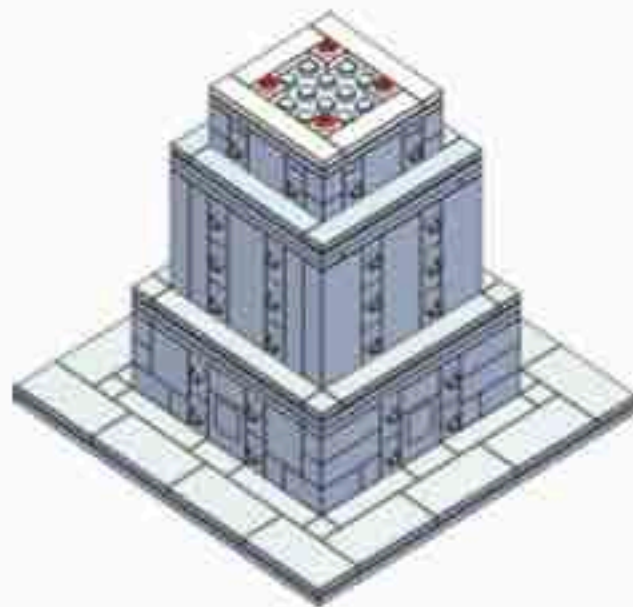

**Brick'Em
Young™**

Idaho Falls Temple

853 Pieces

Product# 12:27

Ages 12+

www.brickemyoung.com

**standard size bricks
Toy Brick Building Set**

1. The Idaho Falls Temple was announced to be built on March 3, 1937.
2. During the foundation excavation, construction workers discovered a bed of lava rock which has provided a solid foundation for the temple.
3. The Idaho Falls Temple took longer to construct than initially expected due to material and labor constraints related to World War II.
4. President George Albert Smith dedicated the Idaho Falls Temple just one month after the war ended on September 23, 1945.
5. The Idaho Falls Temple is the 8th temple built.
6. The Idaho Falls Temple is the 1st temple built in Idaho.
7. The temple is located on the banks of the Snake River surrounded by more than 1,600 pine trees.
8. The temple has a total floor area of 92,177 square feet (8,563 square meters).
9. A statue of the Angel Moroni was added to the temple nearly 40 years after it was built. On September 5, 1983 a 12-foot statue of the Angel Moroni was added to the temple's spire.
10. In March 2015, the temple closed for renovations which took nearly two years. The temple was rededicated by Henry B. Eyring on June 4, 2017.

41

42

43

44

45

46

47

48

51

52

53

54

X1 X4

55

X1 X32 X1

56