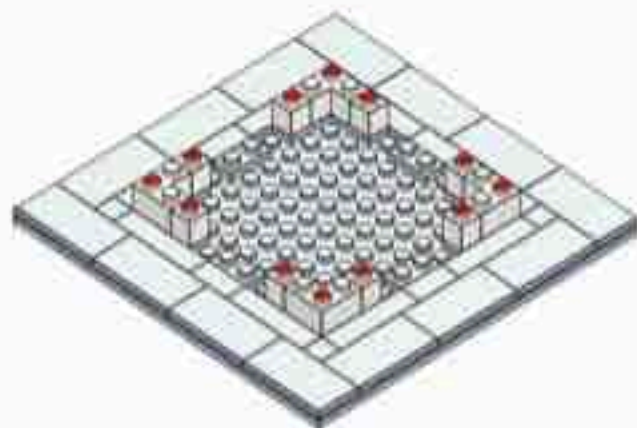

**Brick'Em
Young™**

Idaho Falls Temple

853 Pieces

Product# 12:27

Ages 12+

www.brickemyoung.com

**standard size bricks
Toy Brick Building Set**

1. The Idaho Falls Temple was announced to be built on March 3, 1937.
2. During the foundation excavation, construction workers discovered a bed of lava rock which has provided a solid foundation for the temple.
3. The Idaho Falls Temple took longer to construct than initially expected due to material and labor constraints related to World War II.
4. President George Albert Smith dedicated the Idaho Falls Temple just one month after the war ended on September 23, 1945.
5. The Idaho Falls Temple is the 8th temple built.
6. The Idaho Falls Temple is the 1st temple built in Idaho.
7. The temple is located on the banks of the Snake River surrounded by more than 1,600 pine trees.
8. The temple has a total floor area of 92,177 square feet (8,563 square meters).
9. A statue of the Angel Moroni was added to the temple nearly 40 years after it was built. On September 5, 1983 a 12-foot statue of the Angel Moroni was added to the temple's spire.
10. In March 2015, the temple closed for renovations which took nearly two years. The temple was rededicated by Henry B. Eyring on June 4, 2017.

28

X16

29

X16

31

32

(33)

33

34

X16

35

X4

X8

36

37

38