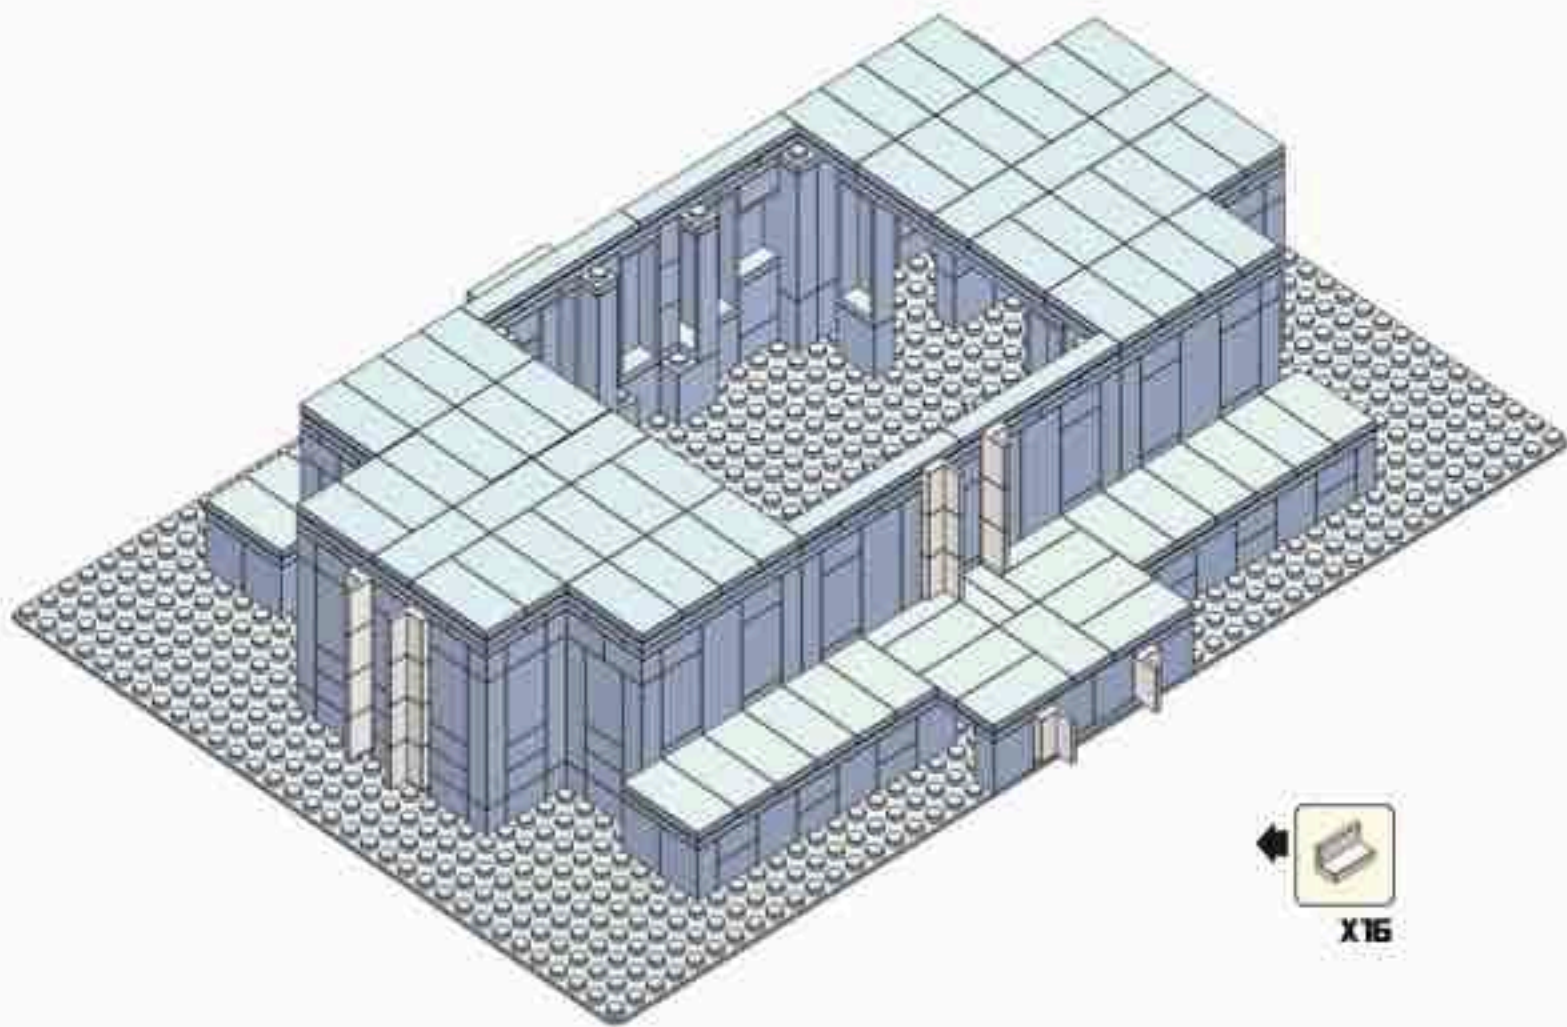

**Brick'Em
Young™**

Idaho Falls Temple

853 Pieces

Product# 12:27

Ages 12+

www.brickemyoung.com

**standard size bricks
Toy Brick Building Set**

1. The Idaho Falls Temple was announced to be built on March 3, 1937.
2. During the foundation excavation, construction workers discovered a bed of lava rock which has provided a solid foundation for the temple.
3. The Idaho Falls Temple took longer to construct than initially expected due to material and labor constraints related to World War II.
4. President George Albert Smith dedicated the Idaho Falls Temple just one month after the war ended on September 23, 1945.
5. The Idaho Falls Temple is the 8th temple built.
6. The Idaho Falls Temple is the 1st temple built in Idaho.
7. The temple is located on the banks of the Snake River surrounded by more than 1,600 pine trees.
8. The temple has a total floor area of 92,177 square feet (8,563 square meters).
9. A statue of the Angel Moroni was added to the temple nearly 40 years after it was built. On September 5, 1983 a 12-foot statue of the Angel Moroni was added to the temple's spire.
10. In March 2015, the temple closed for renovations which took nearly two years. The temple was rededicated by Henry B. Eyring on June 4, 2017.

90°

XB

23

X31 XB

24

25

26

27

28

X16

29

X16

31

32

(33)

33