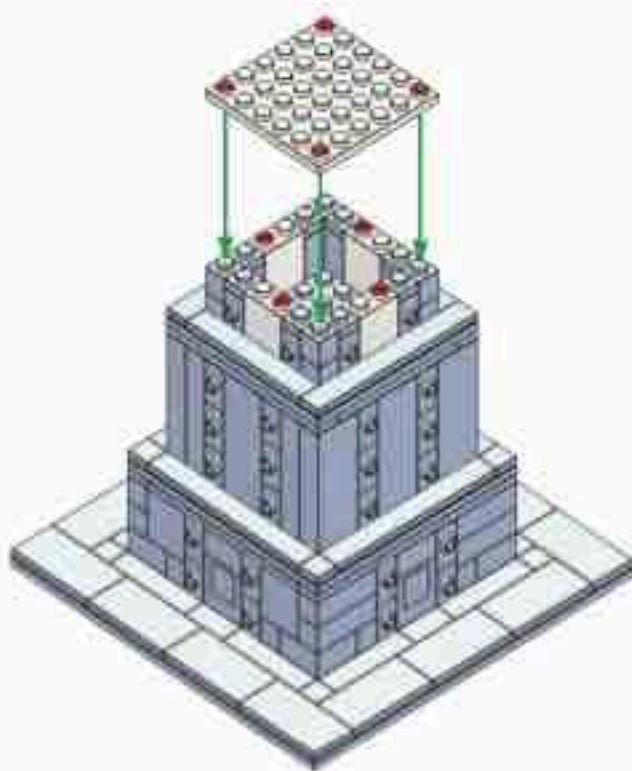

**Brick'Em
Young™**

Idaho Falls Temple

853 Pieces

Product# 12:27

Ages 12+

www.brickemyoung.com

**standard size bricks
Toy Brick Building Set**

1. The Idaho Falls Temple was announced to be built on March 3, 1937.
2. During the foundation excavation, construction workers discovered a bed of lava rock which has provided a solid foundation for the temple.
3. The Idaho Falls Temple took longer to construct than initially expected due to material and labor constraints related to World War II.
4. President George Albert Smith dedicated the Idaho Falls Temple just one month after the war ended on September 23, 1945.
5. The Idaho Falls Temple is the 8th temple built.
6. The Idaho Falls Temple is the 1st temple built in Idaho.
7. The temple is located on the banks of the Snake River surrounded by more than 1,600 pine trees.
8. The temple has a total floor area of 92,177 square feet (8,563 square meters).
9. A statue of the Angel Moroni was added to the temple nearly 40 years after it was built. On September 5, 1983 a 12-foot statue of the Angel Moroni was added to the temple's spire.
10. In March 2015, the temple closed for renovations which took nearly two years. The temple was rededicated by Henry B. Eyring on June 4, 2017.

41

42

43

44

45

46

47

48