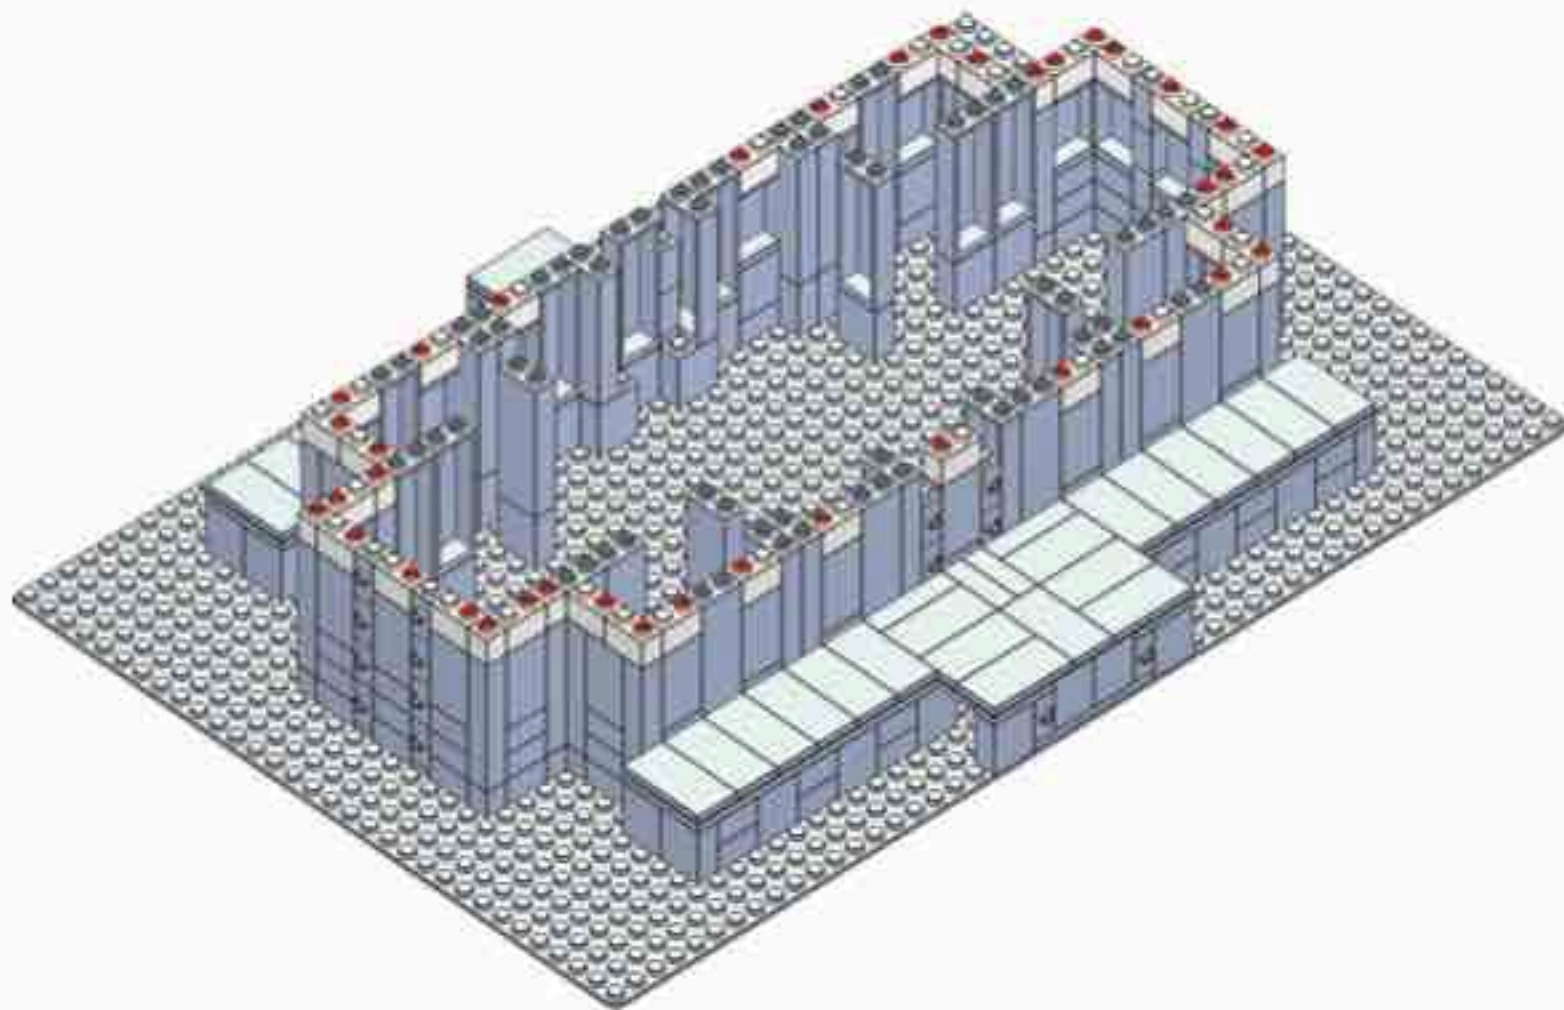

**Brick'Em
Young™**

Idaho Falls Temple

853 Pieces

Product# 12:27

Ages 12+

www.brickemyoung.com

**standard size bricks
Toy Brick Building Set**

1. The Idaho Falls Temple was announced to be built on March 3, 1937.
2. During the foundation excavation, construction workers discovered a bed of lava rock which has provided a solid foundation for the temple.
3. The Idaho Falls Temple took longer to construct than initially expected due to material and labor constraints related to World War II.
4. President George Albert Smith dedicated the Idaho Falls Temple just one month after the war ended on September 23, 1945.
5. The Idaho Falls Temple is the 8th temple built.
6. The Idaho Falls Temple is the 1st temple built in Idaho.
7. The temple is located on the banks of the Snake River surrounded by more than 1,600 pine trees.
8. The temple has a total floor area of 92,177 square feet (8,563 square meters).
9. A statue of the Angel Moroni was added to the temple nearly 40 years after it was built. On September 5, 1983 a 12-foot statue of the Angel Moroni was added to the temple's spire.
10. In March 2015, the temple closed for renovations which took nearly two years. The temple was rededicated by Henry B. Eyring on June 4, 2017.

90°

XB

23

X31 XB

24

25

26

27

28

X16

29

X16

31

32

(33)

33