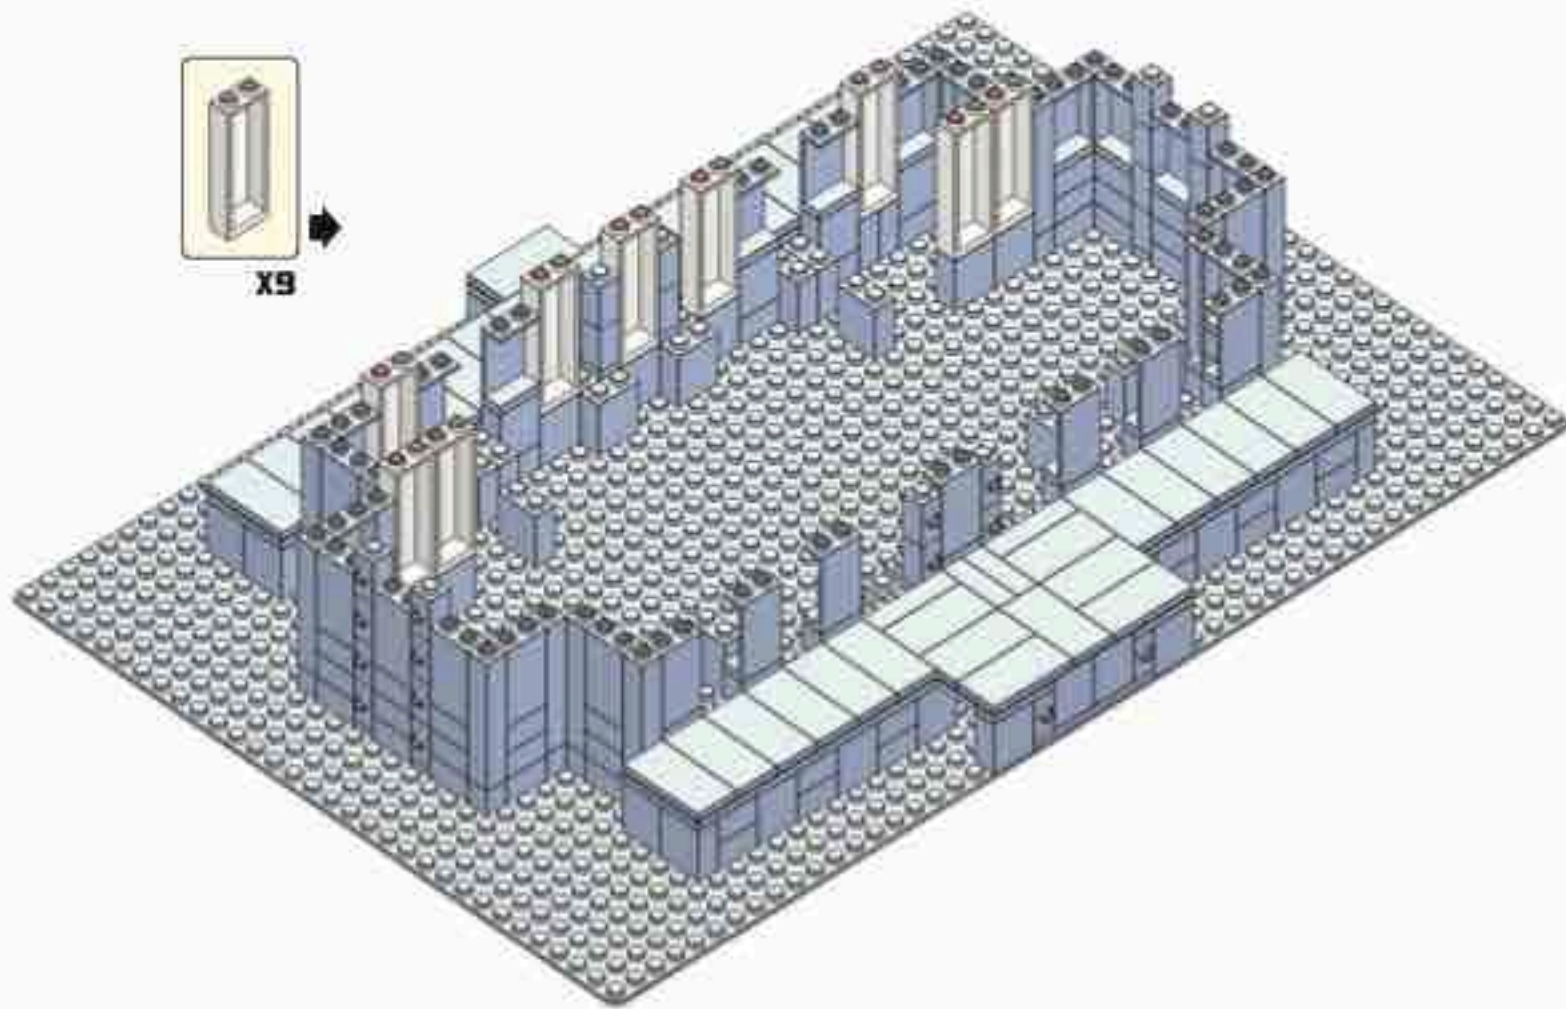

**Brick'Em
Young™**

Idaho Falls Temple

853 Pieces

Product# 12:27

Ages 12+

www.brickemyoung.com

**standard size bricks
Toy Brick Building Set**

1. The Idaho Falls Temple was announced to be built on March 3, 1937.
2. During the foundation excavation, construction workers discovered a bed of lava rock which has provided a solid foundation for the temple.
3. The Idaho Falls Temple took longer to construct than initially expected due to material and labor constraints related to World War II.
4. President George Albert Smith dedicated the Idaho Falls Temple just one month after the war ended on September 23, 1945.
5. The Idaho Falls Temple is the 8th temple built.
6. The Idaho Falls Temple is the 1st temple built in Idaho.
7. The temple is located on the banks of the Snake River surrounded by more than 1,600 pine trees.
8. The temple has a total floor area of 92,177 square feet (8,563 square meters).
9. A statue of the Angel Moroni was added to the temple nearly 40 years after it was built. On September 5, 1983 a 12-foot statue of the Angel Moroni was added to the temple's spire.
10. In March 2015, the temple closed for renovations which took nearly two years. The temple was rededicated by Henry B. Eyring on June 4, 2017.

13

14

17

X9

20

X9

XB

21

90°

XB

23

X31 XB

24

25

26

27

28

X16

29

X16

31

32

(33)

33