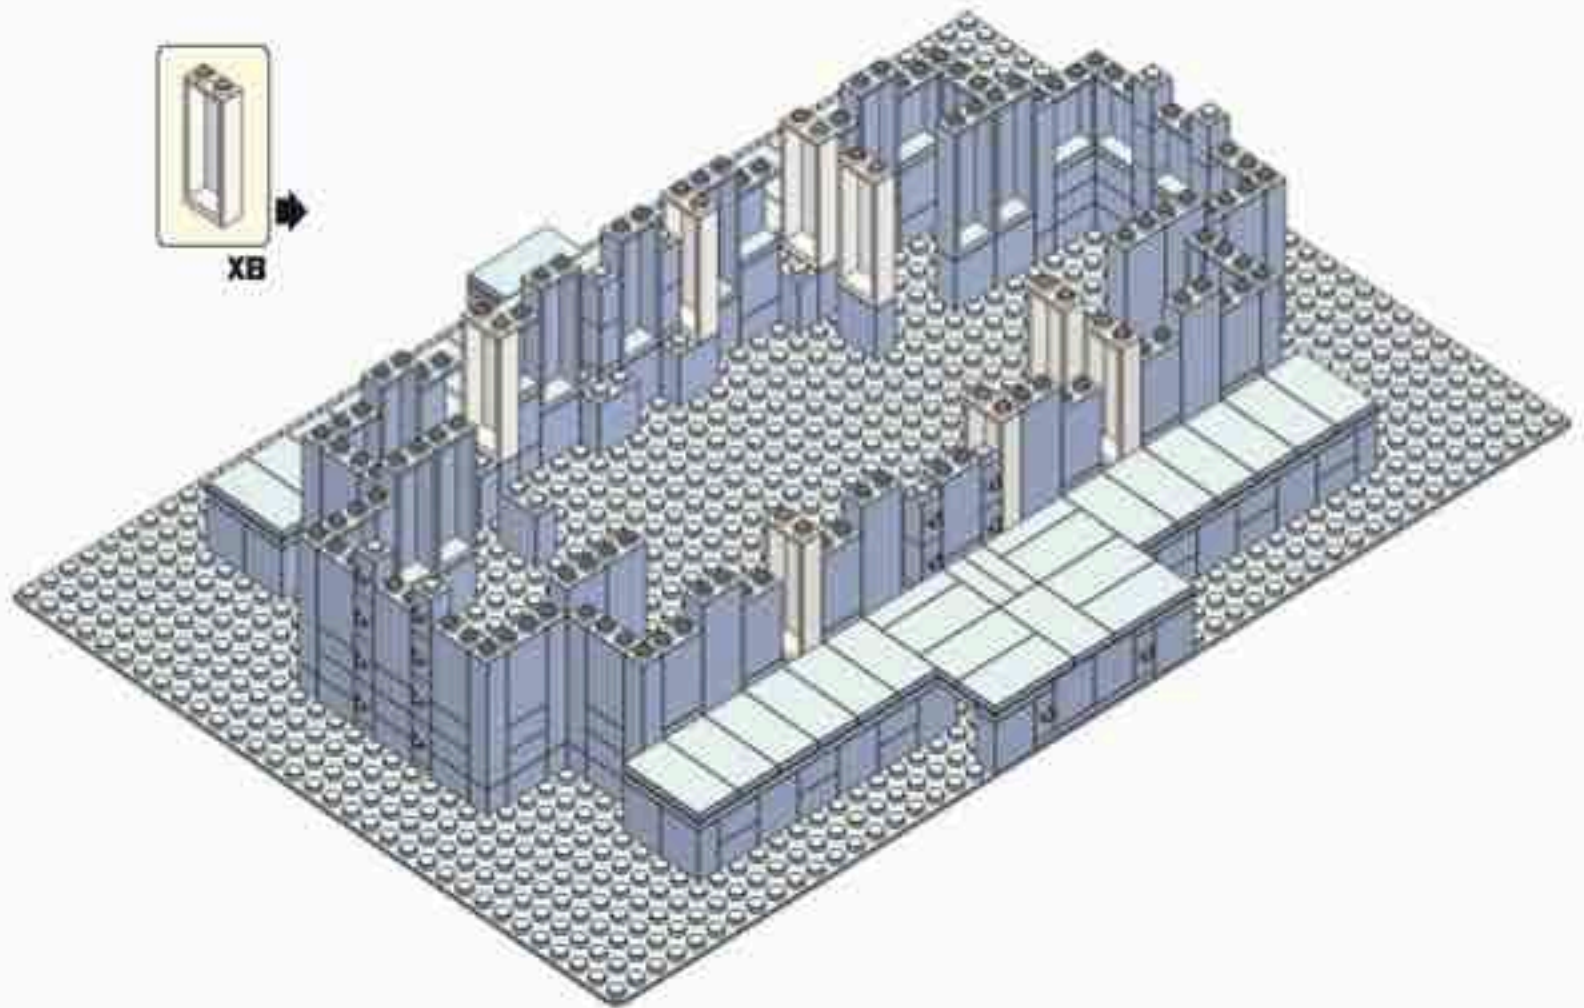

**Brick'Em
Young™**

Idaho Falls Temple

853 Pieces

Product# 12:27

Ages 12+

www.brickemyoung.com

**standard size bricks
Toy Brick Building Set**

1. The Idaho Falls Temple was announced to be built on March 3, 1937.
2. During the foundation excavation, construction workers discovered a bed of lava rock which has provided a solid foundation for the temple.
3. The Idaho Falls Temple took longer to construct than initially expected due to material and labor constraints related to World War II.
4. President George Albert Smith dedicated the Idaho Falls Temple just one month after the war ended on September 23, 1945.
5. The Idaho Falls Temple is the 8th temple built.
6. The Idaho Falls Temple is the 1st temple built in Idaho.
7. The temple is located on the banks of the Snake River surrounded by more than 1,600 pine trees.
8. The temple has a total floor area of 92,177 square feet (8,563 square meters).
9. A statue of the Angel Moroni was added to the temple nearly 40 years after it was built. On September 5, 1983 a 12-foot statue of the Angel Moroni was added to the temple's spire.
10. In March 2015, the temple closed for renovations which took nearly two years. The temple was rededicated by Henry B. Eyring on June 4, 2017.

13

14

17

X9

20

X9

XB

21

90°

XB

23

X31 XB

24

25

26

27

28

X16

29

X16

31

32

(33)

33