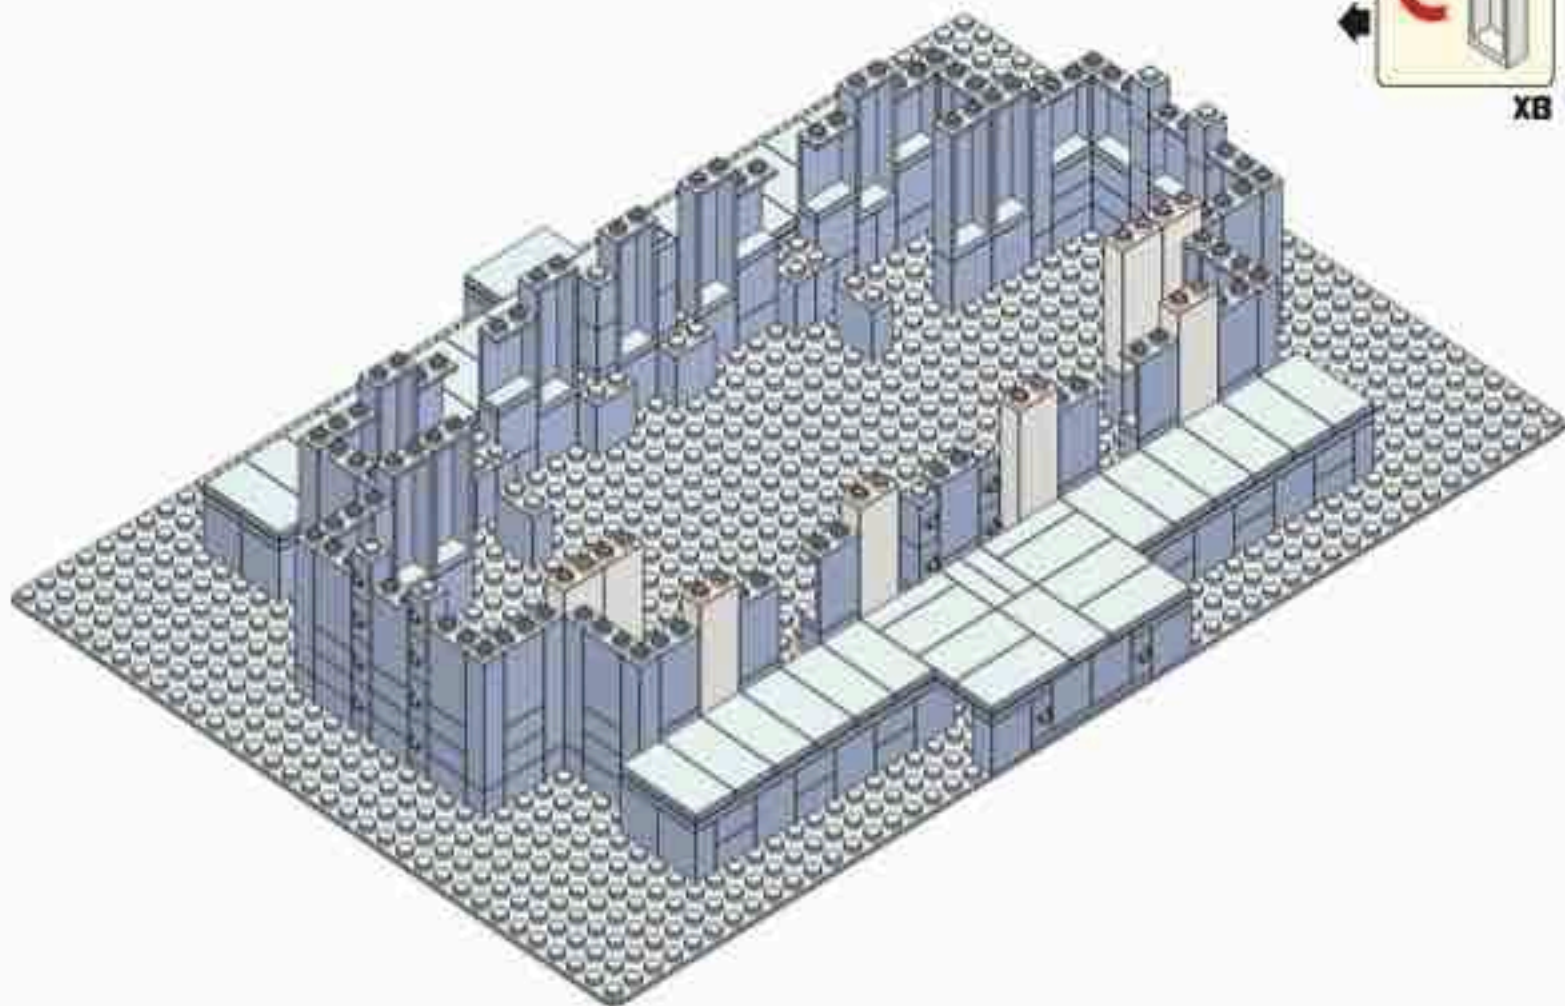

**Brick'Em
Young™**

Idaho Falls Temple

853 Pieces

Product# 12:27

Ages 12+

www.brickemyoung.com

**standard size bricks
Toy Brick Building Set**

1. The Idaho Falls Temple was announced to be built on March 3, 1937.
2. During the foundation excavation, construction workers discovered a bed of lava rock which has provided a solid foundation for the temple.
3. The Idaho Falls Temple took longer to construct than initially expected due to material and labor constraints related to World War II.
4. President George Albert Smith dedicated the Idaho Falls Temple just one month after the war ended on September 23, 1945.
5. The Idaho Falls Temple is the 8th temple built.
6. The Idaho Falls Temple is the 1st temple built in Idaho.
7. The temple is located on the banks of the Snake River surrounded by more than 1,600 pine trees.
8. The temple has a total floor area of 92,177 square feet (8,563 square meters).
9. A statue of the Angel Moroni was added to the temple nearly 40 years after it was built. On September 5, 1983 a 12-foot statue of the Angel Moroni was added to the temple's spire.
10. In March 2015, the temple closed for renovations which took nearly two years. The temple was rededicated by Henry B. Eyring on June 4, 2017.

13

14

17

X9

20

X9

XB

21

90°

XB

23

X31 XB

24

25

26

27