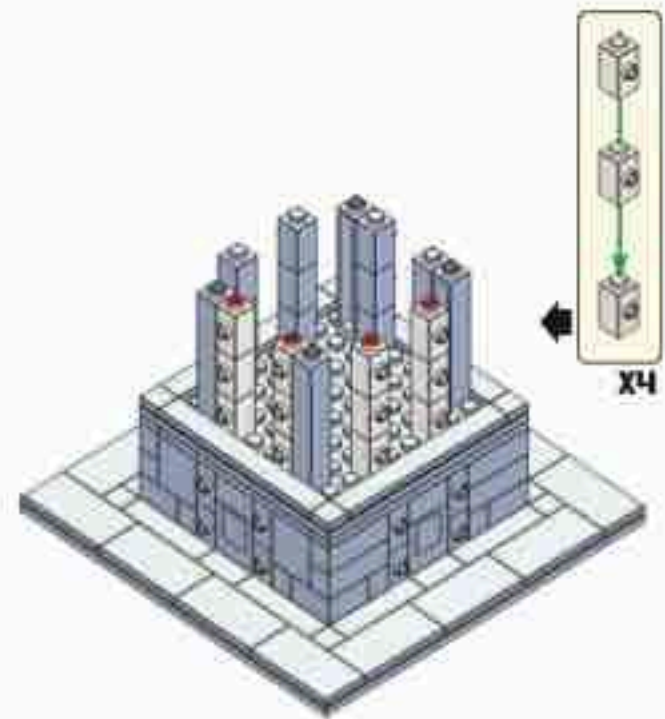

**Brick'Em
Young™**

Idaho Falls Temple

853 Pieces

Product# 12:27

Ages 12+

www.brickemyoung.com

**standard size bricks
Toy Brick Building Set**

1. The Idaho Falls Temple was announced to be built on March 3, 1937.
2. During the foundation excavation, construction workers discovered a bed of lava rock which has provided a solid foundation for the temple.
3. The Idaho Falls Temple took longer to construct than initially expected due to material and labor constraints related to World War II.
4. President George Albert Smith dedicated the Idaho Falls Temple just one month after the war ended on September 23, 1945.
5. The Idaho Falls Temple is the 8th temple built.
6. The Idaho Falls Temple is the 1st temple built in Idaho.
7. The temple is located on the banks of the Snake River surrounded by more than 1,600 pine trees.
8. The temple has a total floor area of 92,177 square feet (8,563 square meters).
9. A statue of the Angel Moroni was added to the temple nearly 40 years after it was built. On September 5, 1983 a 12-foot statue of the Angel Moroni was added to the temple's spire.
10. In March 2015, the temple closed for renovations which took nearly two years. The temple was rededicated by Henry B. Eyring on June 4, 2017.

34

X16

35

X4

X8

36

37

38