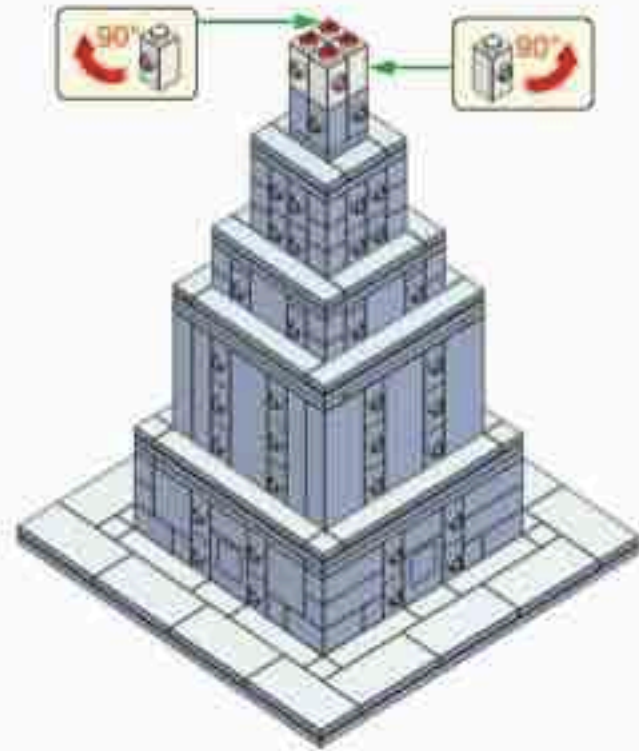

**Brick'Em
Young™**

Idaho Falls Temple

853 Pieces

Product# 12:27

Ages 12+

www.brickemyoung.com

**standard size bricks
Toy Brick Building Set**

1. The Idaho Falls Temple was announced to be built on March 3, 1937.
2. During the foundation excavation, construction workers discovered a bed of lava rock which has provided a solid foundation for the temple.
3. The Idaho Falls Temple took longer to construct than initially expected due to material and labor constraints related to World War II.
4. President George Albert Smith dedicated the Idaho Falls Temple just one month after the war ended on September 23, 1945.
5. The Idaho Falls Temple is the 8th temple built.
6. The Idaho Falls Temple is the 1st temple built in Idaho.
7. The temple is located on the banks of the Snake River surrounded by more than 1,600 pine trees.
8. The temple has a total floor area of 92,177 square feet (8,563 square meters).
9. A statue of the Angel Moroni was added to the temple nearly 40 years after it was built. On September 5, 1983 a 12-foot statue of the Angel Moroni was added to the temple's spire.
10. In March 2015, the temple closed for renovations which took nearly two years. The temple was rededicated by Henry B. Eyring on June 4, 2017.

51

52

53

54

X1 X4

55

X1 X32 X1

56