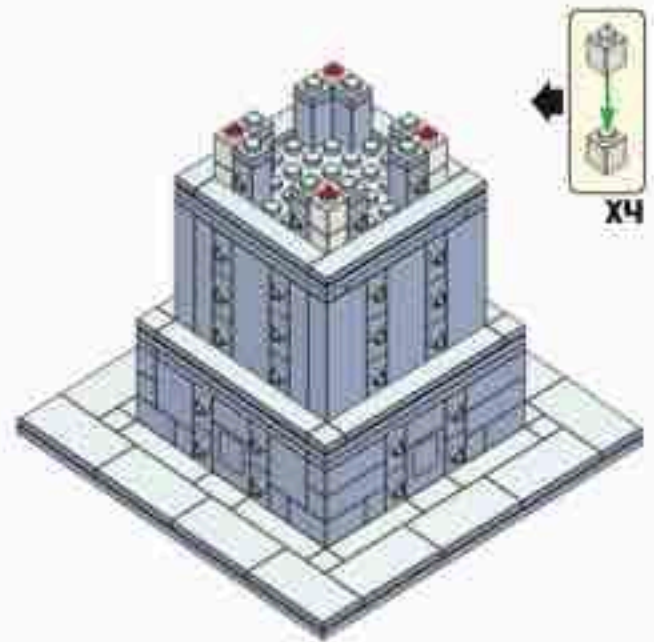

**Brick'Em
Young™**

Idaho Falls Temple

853 Pieces

Product# 12:27

Ages 12+

www.brickemyoung.com

**standard size bricks
Toy Brick Building Set**

1. The Idaho Falls Temple was announced to be built on March 3, 1937.
2. During the foundation excavation, construction workers discovered a bed of lava rock which has provided a solid foundation for the temple.
3. The Idaho Falls Temple took longer to construct than initially expected due to material and labor constraints related to World War II.
4. President George Albert Smith dedicated the Idaho Falls Temple just one month after the war ended on September 23, 1945.
5. The Idaho Falls Temple is the 8th temple built.
6. The Idaho Falls Temple is the 1st temple built in Idaho.
7. The temple is located on the banks of the Snake River surrounded by more than 1,600 pine trees.
8. The temple has a total floor area of 92,177 square feet (8,563 square meters).
9. A statue of the Angel Moroni was added to the temple nearly 40 years after it was built. On September 5, 1983 a 12-foot statue of the Angel Moroni was added to the temple's spire.
10. In March 2015, the temple closed for renovations which took nearly two years. The temple was rededicated by Henry B. Eyring on June 4, 2017.

41

42

43

44

45

46

47

48