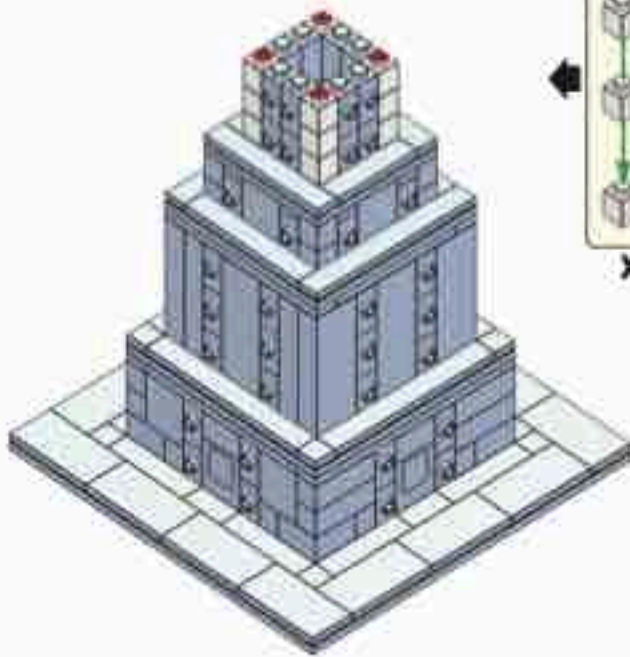

**Brick'Em
Young™**

Idaho Falls Temple

853 Pieces

Product# 12:27

Ages 12+

www.brickemyoung.com

**standard size bricks
Toy Brick Building Set**

1. The Idaho Falls Temple was announced to be built on March 3, 1937.
2. During the foundation excavation, construction workers discovered a bed of lava rock which has provided a solid foundation for the temple.
3. The Idaho Falls Temple took longer to construct than initially expected due to material and labor constraints related to World War II.
4. President George Albert Smith dedicated the Idaho Falls Temple just one month after the war ended on September 23, 1945.
5. The Idaho Falls Temple is the 8th temple built.
6. The Idaho Falls Temple is the 1st temple built in Idaho.
7. The temple is located on the banks of the Snake River surrounded by more than 1,600 pine trees.
8. The temple has a total floor area of 92,177 square feet (8,563 square meters).
9. A statue of the Angel Moroni was added to the temple nearly 40 years after it was built. On September 5, 1983 a 12-foot statue of the Angel Moroni was added to the temple's spire.
10. In March 2015, the temple closed for renovations which took nearly two years. The temple was rededicated by Henry B. Eyring on June 4, 2017.

41

42

43

44

45

46

47

48

51

52

53

54

X1 X4

55

X1 X32 X1

56