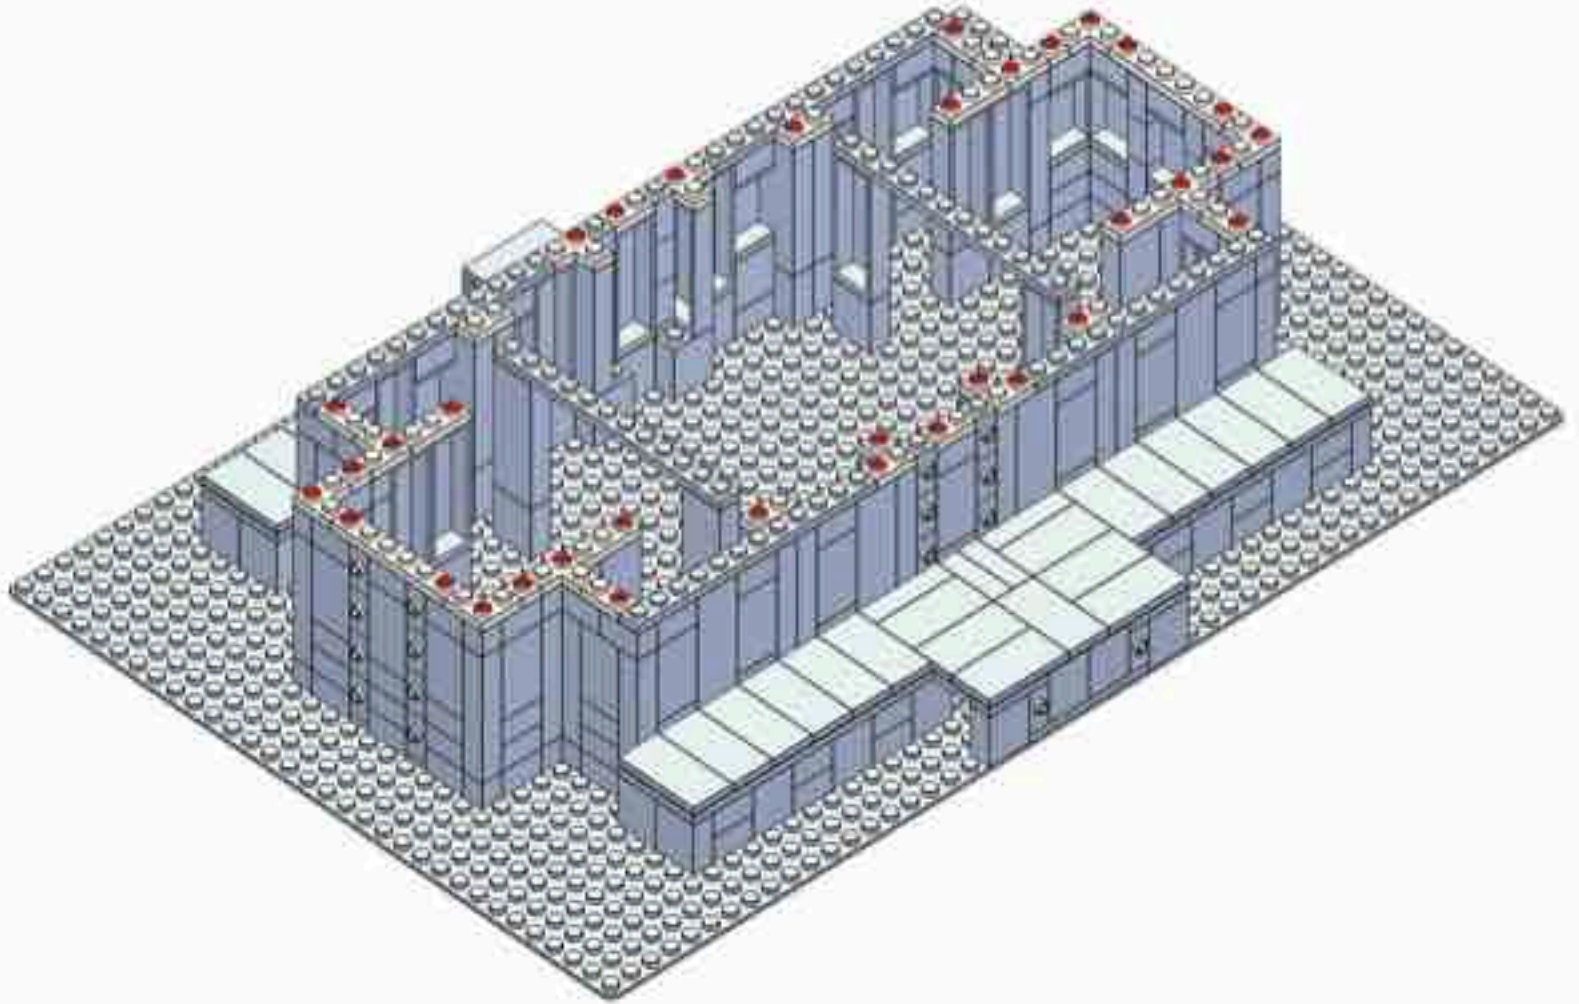

**Brick'Em
Young™**

Idaho Falls Temple

853 Pieces

Product# 12:27

Ages 12+

www.brickemyoung.com

**standard size bricks
Toy Brick Building Set**

1. The Idaho Falls Temple was announced to be built on March 3, 1937.
2. During the foundation excavation, construction workers discovered a bed of lava rock which has provided a solid foundation for the temple.
3. The Idaho Falls Temple took longer to construct than initially expected due to material and labor constraints related to World War II.
4. President George Albert Smith dedicated the Idaho Falls Temple just one month after the war ended on September 23, 1945.
5. The Idaho Falls Temple is the 8th temple built.
6. The Idaho Falls Temple is the 1st temple built in Idaho.
7. The temple is located on the banks of the Snake River surrounded by more than 1,600 pine trees.
8. The temple has a total floor area of 92,177 square feet (8,563 square meters).
9. A statue of the Angel Moroni was added to the temple nearly 40 years after it was built. On September 5, 1983 a 12-foot statue of the Angel Moroni was added to the temple's spire.
10. In March 2015, the temple closed for renovations which took nearly two years. The temple was rededicated by Henry B. Eyring on June 4, 2017.

90°

XB

23

X31 XB

24

25

26

27

28

X16

29

X16

31

32

(33)

33