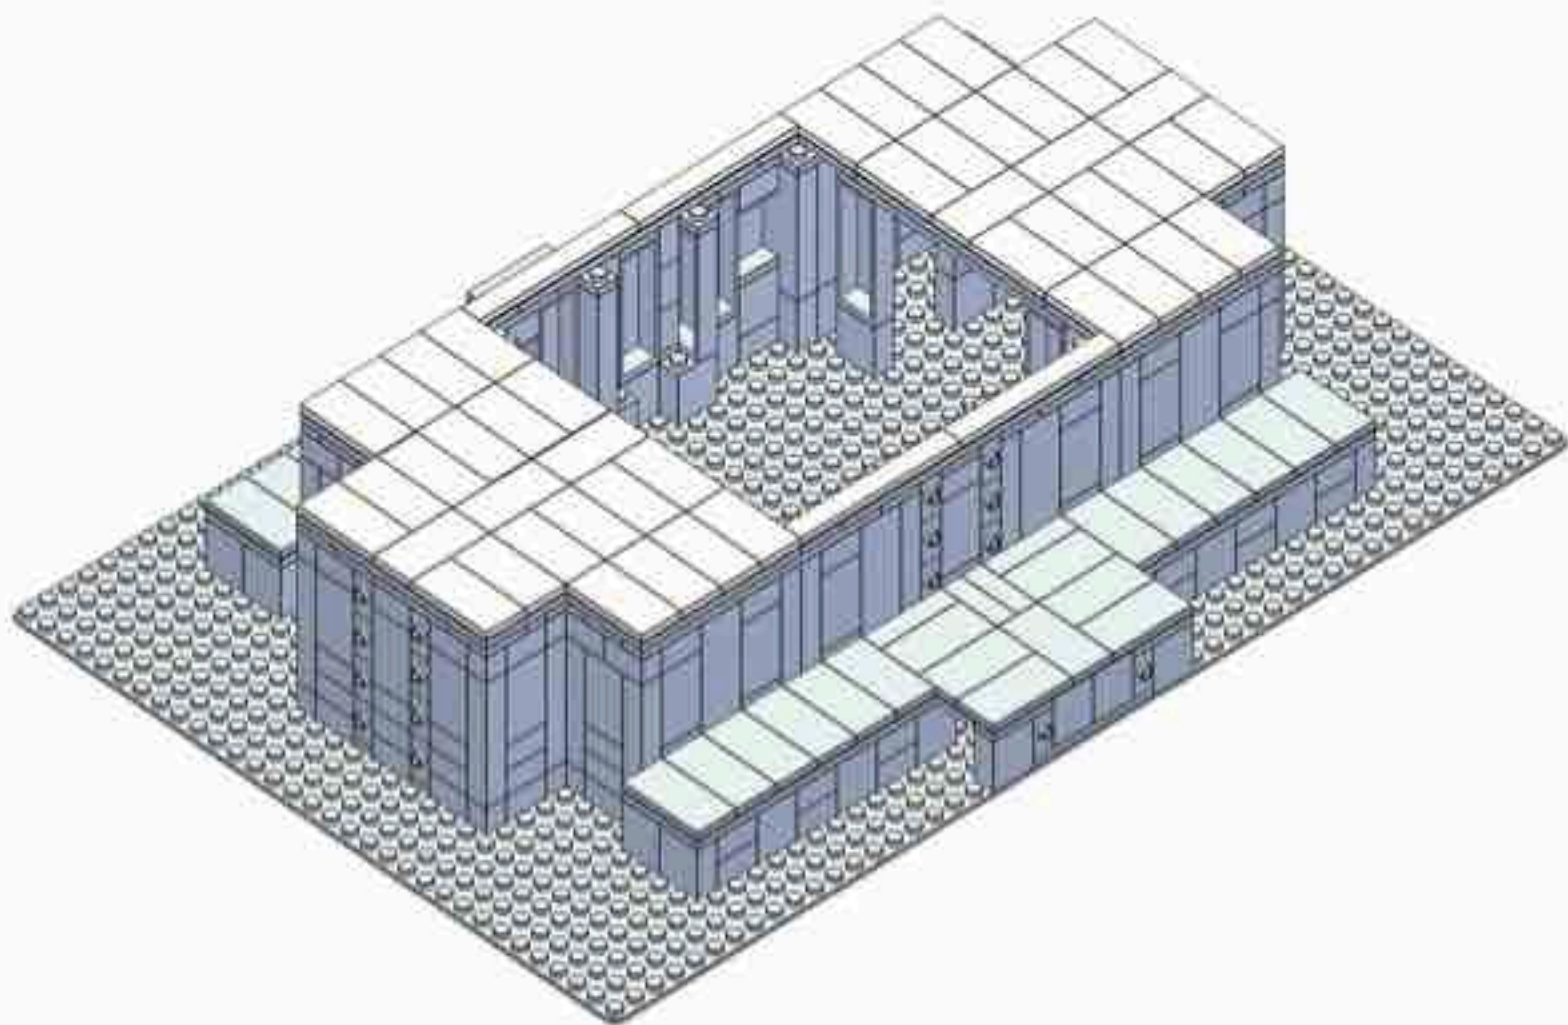

**Brick'Em
Young™**

Idaho Falls Temple

853 Pieces

Product# 12:27

Ages 12+

www.brickemyoung.com

**standard size bricks
Toy Brick Building Set**

1. The Idaho Falls Temple was announced to be built on March 3, 1937.
2. During the foundation excavation, construction workers discovered a bed of lava rock which has provided a solid foundation for the temple.
3. The Idaho Falls Temple took longer to construct than initially expected due to material and labor constraints related to World War II.
4. President George Albert Smith dedicated the Idaho Falls Temple just one month after the war ended on September 23, 1945.
5. The Idaho Falls Temple is the 8th temple built.
6. The Idaho Falls Temple is the 1st temple built in Idaho.
7. The temple is located on the banks of the Snake River surrounded by more than 1,600 pine trees.
8. The temple has a total floor area of 92,177 square feet (8,563 square meters).
9. A statue of the Angel Moroni was added to the temple nearly 40 years after it was built. On September 5, 1983 a 12-foot statue of the Angel Moroni was added to the temple's spire.
10. In March 2015, the temple closed for renovations which took nearly two years. The temple was rededicated by Henry B. Eyring on June 4, 2017.

90°

XB

23

X31 XB

24

25

26

27

28

X16

29

X16

31

32

(33)

33