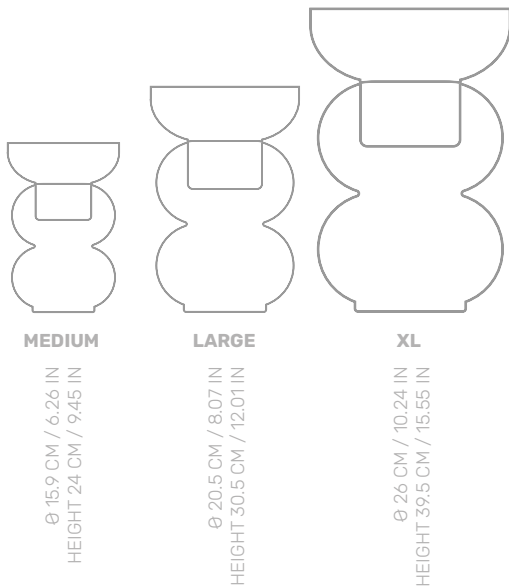

DESIGN: RENÉE VENDRIG

The Bubble Flip Vase is the latest innovation from the Cloudnola Design Studio. These mouth-blown glass vases serve a dual purpose, combining affordability with stunning aesthetics.

With the Bubble Flip Vase traditional vases become unnecessary relics. This versatile masterpiece opens doors to endless possibilities, accommodating medium-sized arrangements, large bouquets, or iconic, long-stemmed flowers. Whether brimming with water or standing empty, this vase effortlessly takes center stage in your living room.