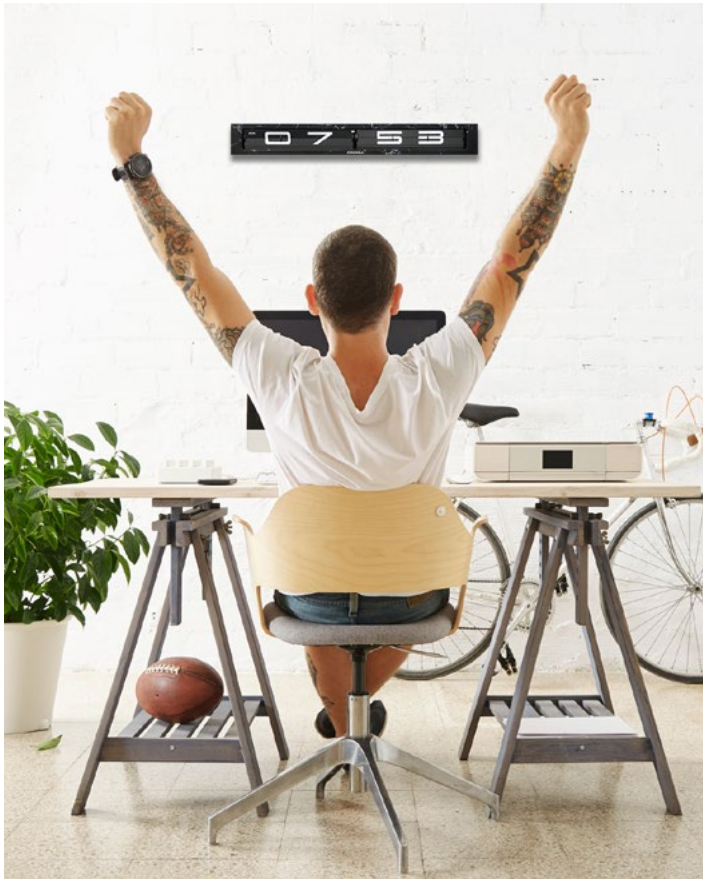

DESIGN: CLOUDNOLA STUDIO

What you see is what you get! This metal flip clock is impressive and gives a glimpse into the mechanism of the clock. The industrial look evokes wonder and respect. The clock can stand or hang and uses 1 D battery and is easy to operate by simply turning the wheel. There is no loud seconds hand, the only thing you hear is the soft, smooth cover of the leaf.

The Texttime and Timeline clocks uses words instead of numbers to spell out the time. The digital clock elevated. Premium flipping mechanism. Metal or bamboo cover with the old fashion split-flaps. Wide clear font. A modern and impressive piece! Can be mounted to a wall or displayed on a shelf, mantel, or desk and uses 2 C batteries. A real conversation piece!