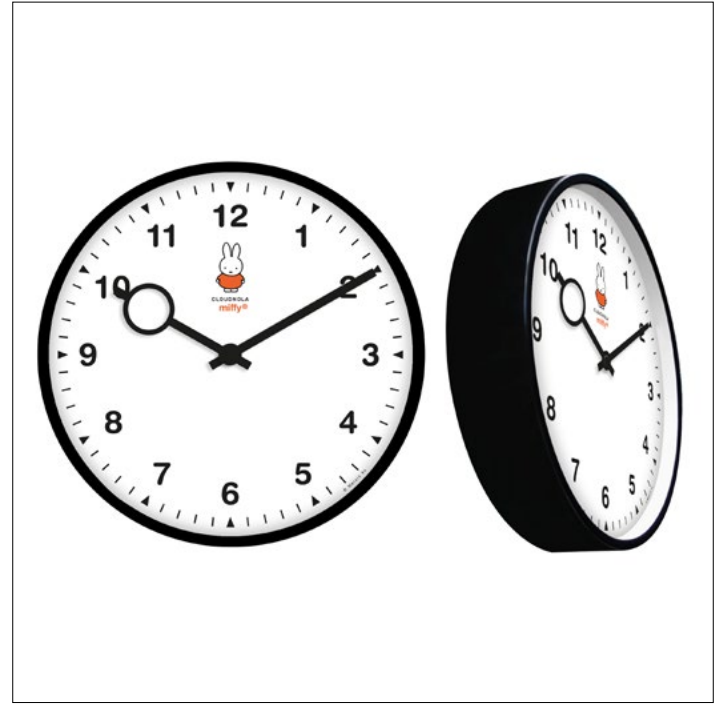

ARTIST ARTWORK: DICK BRUNA

Dick Bruna was a renowned Dutch artist, illustrator, and author whose work spanned over six decades. However, it was his creation of Miffy that earned him international acclaim and cemented his place in the world of children's literature. Miffy, known as "Nijntje" in Dutch, is a small, white, anthropomorphic rabbit, created by Bruna in 1955 when he was asked to produce a picture book for his young son.