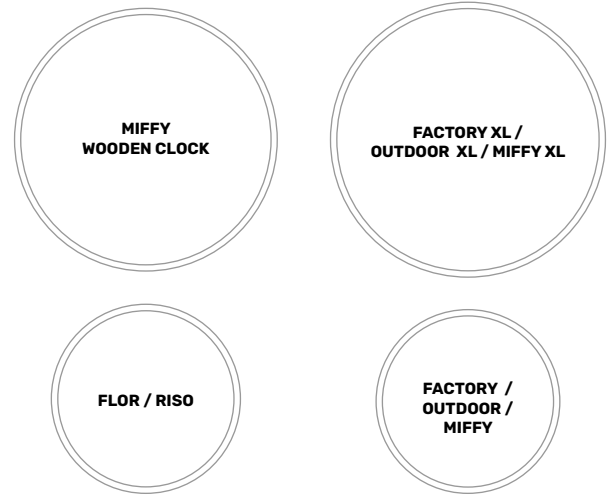

GLAM

WALL CLOCKS

**MIFFY
WOODEN CLOCK**

**FACTORY XL /
OUTDOOR XL / MIFFY XL**

FLOR / RISO

**FACTORY /
OUTDOOR /
MIFFY**

FLIP CLOCKS

FLIPPING OUT