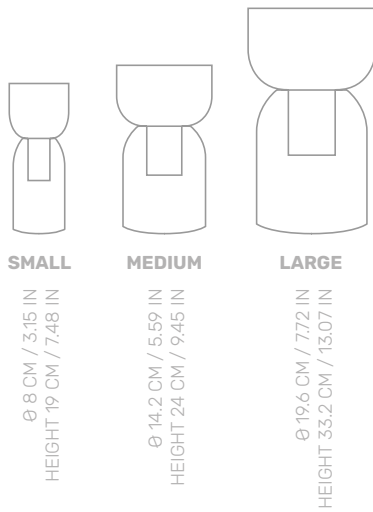

DESIGN: CLOUDNOLA STUDIO

With a simple flip, this beautiful handmade glass vase changes from a Full Bouquet Vase to a Bud Vase. It's a clever design that lets you enjoy your flowers in two different ways. Skilled artisans individually craft each vase using natural and sustainable materials like glass, clay, and wood.