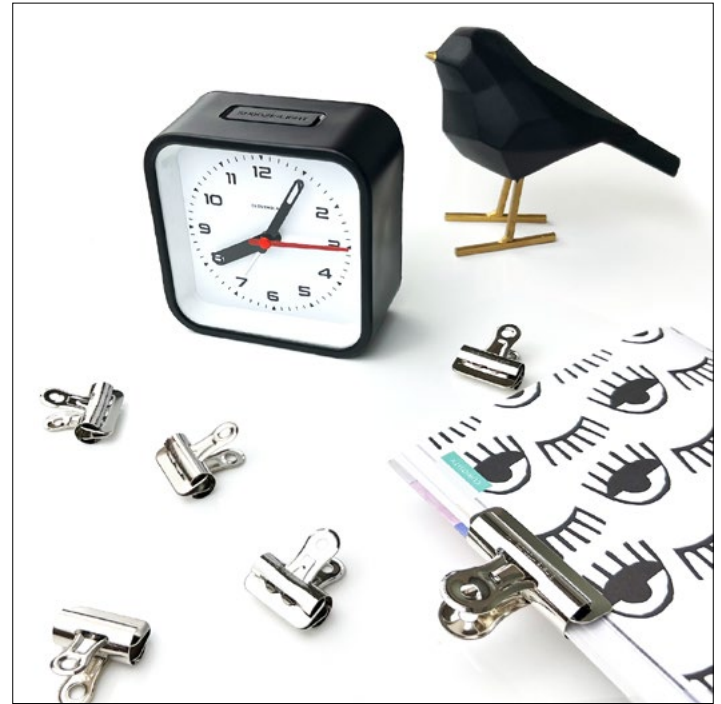

PURPLE - SKU0212

TURQUOISE - SKU0189

FUCHSIA PINK - SKU0213

YELLOW - SKU0118

RAILWAY

HEIGHT 11 CM / 4.33 IN
WIDTH 11 CM / 4.33 IN
DEPT 5.2 CM / 2.05 IN

**STUDIO
MIAMI**

HEIGHT 12 CM / 4.72 IN
WIDTH 11 CM / 4.33 IN
DEPT 5.2 CM / 2.05 IN

GLAM

HEIGHT 14 CM / 5.51 IN
WIDTH 11 CM / 4.33 IN
DEPT 5.1 CM / 1.96 IN

DESIGN RAILWAY / STUDIO MIAMI / GLAM ALARM CLOCKS: CLOUDNOLA STUDIO

Leave the phone off and get deeper sleep, these alarms make no sound. Completely silent non ticking mechanism. Perfect for your bedside table or desk, or as a special touch in a guestroom. Uses 1 AA battery. For the Railway and Studio Miami use the light to see in the dark and realize you still have a few hours to stay in bed.