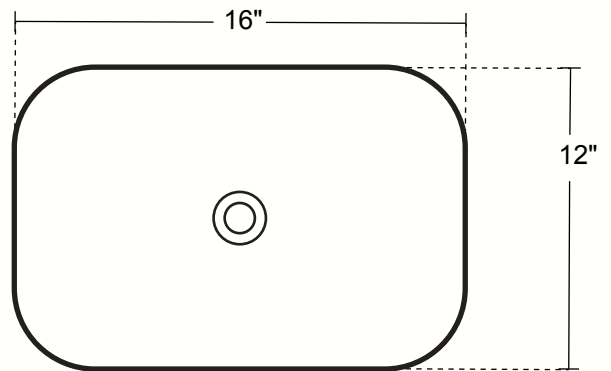

RECTANGULAR VESSEL BATHROOM COPPER SINK

TOP VIEW

DIMENSIONS

Outside : 16 x 12 x 7" (Base is around 13 x 9")

Gauge = 16

Drain = 1.5"

INSTALLATION

Bathroom