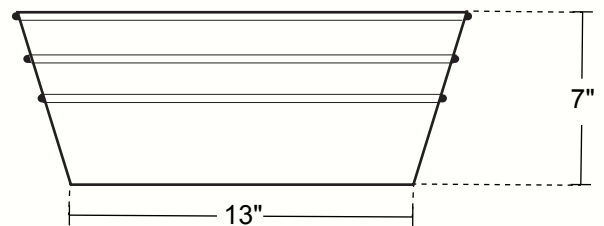

INSTALLATION

Bathroom

Vessel

SIDE VIEW

STANDARD FINISHES