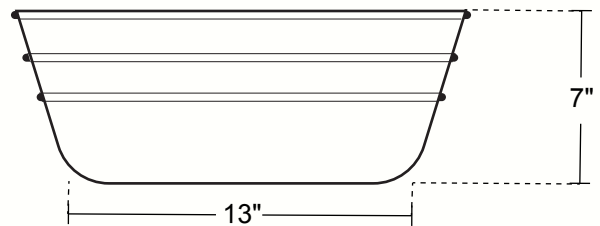

copper

PART #
BUCKET # 3 - VS038

OVAL VESSEL BATHROOM COPPER SINK

TOP VIEW

DIMENSIONS

Outside : 16 x 12 x 7" (Base is around 13 x 9")

Gauge = 16

Drain = 1.5"

SIDE VIEW

INSTALLATION

Bathroom

Vessel

STANDARD FINISHES

Cafe Viejo
VS038CV

Natural
VS038NA

Fuego
VS038FU