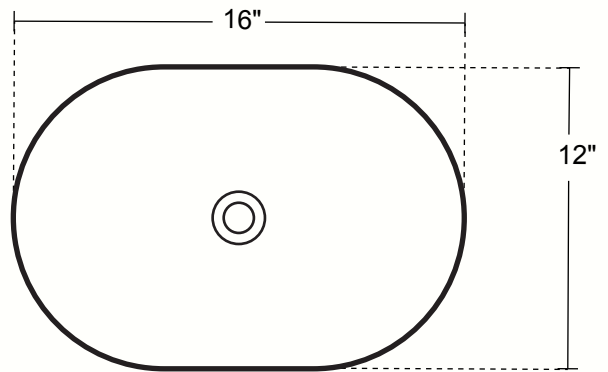

copper

PART #
BUCKET # 3 - VS038

OVAL VESSEL BATHROOM COPPER SINK

TOP VIEW

DIMENSIONS

Outside : 16 x 12 x 7" (Base is around 13 x 9")

Gauge = 16

Drain = 1.5"