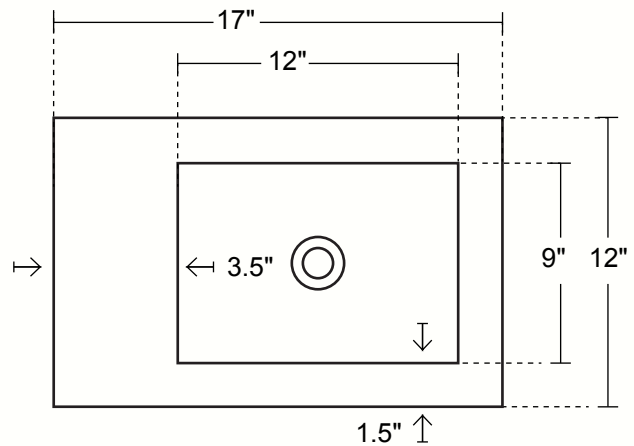

RECTANGULAR UNDERMOUNT BATHROOM COPPER SINK WITH 1.5" FLAT RIM

DIMENSIONS

- Outside Dimensions = 17 x 12 x 9"
- Inside Dimensions = 12 x 9 x 8.75"
- Gauge = 16
- Drain = 1.5"
- Rim : 3.5" on back or side
- Rim : 1.5" on sides

INSTALLATION

- Bathroom
- Undermount / Drop In

STANDARD FINISHES

TOP VIEW

FRONT VIEW

Note: For Drains And Made to Order (MTO) Finishes Please Visit Our Online Store