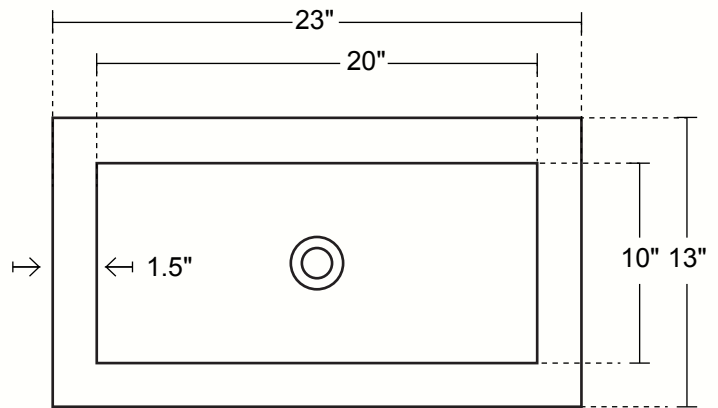

RECTANGULAR UNDERMOUNT BATHROOM COPPER SINK WITH 1.5" FLAT RIM

TOP VIEW

**DIMENSIONS**

Outside Dimensions = 23 x 13 x 8"  
 Inside Dimensions = 20 x 10 x 7.75"  
 Gauge = 16  
 Drain = 1.5"  
 Straight Rim : 1.5"