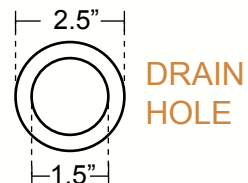

Note: For Drains And Made to Order (MTO) Finishes Please Visit Our Online Store