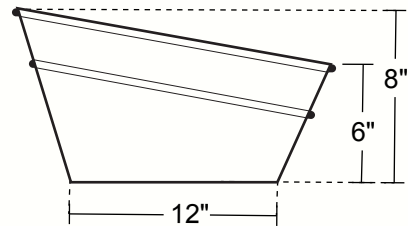

ROUND BUCKET BATHROOM VESSEL SINK LOWER FRONT

TOP VIEW

**DIMENSIONS**

Outside : 16 x 8"  
 (8" on the back, 6" on the front and around 12" base)  
 Gauge = 16  
 Drain = 1.5"

SIDE VIEW

**INSTALLATION**

Bathroom  
 Vessel