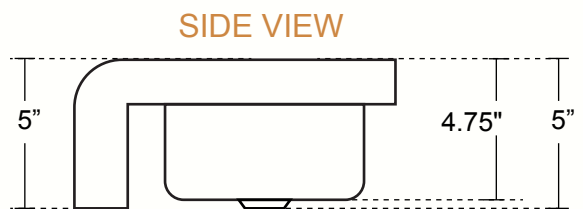

STANDARD FINISHES

Note: For Drains And Made to Order (MTO) Finishes Please Visit Our Online Store