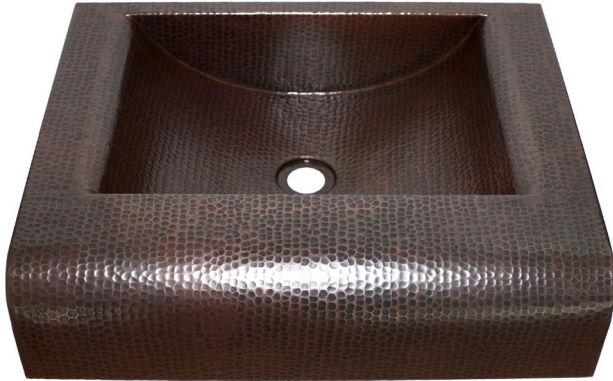

RECTANGULAR BATHROOM SINK WITH APRON FRONT

**DIMENSIONS**

Outside Dimensions = 20 x 16 x 5"  
 Inside Dimensions = 15 x 11 x 4.75"  
 Gauge = 16  
 Drain = 1.5"  
 Side Rims : 2.5" | Front Rim : 4" | Back Rim : 1"  
 Apron height : 5"