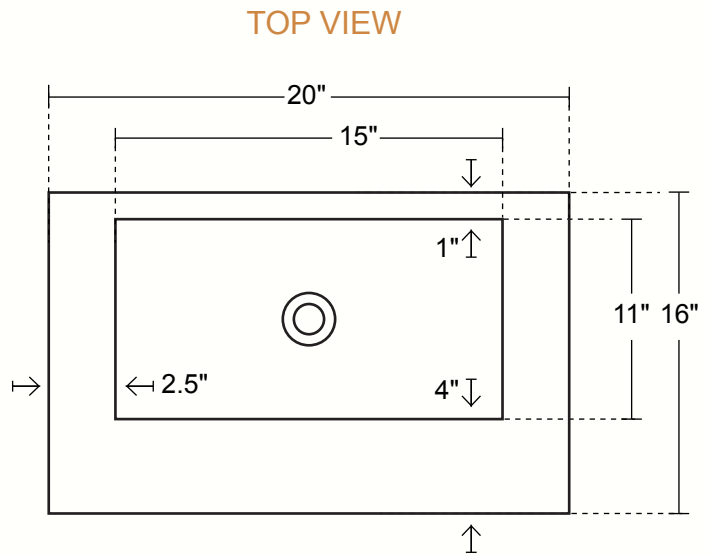

STANDARD FINISHES

Note: For Drains And Made to Order (MTO) Finishes Please Visit Our Online Store