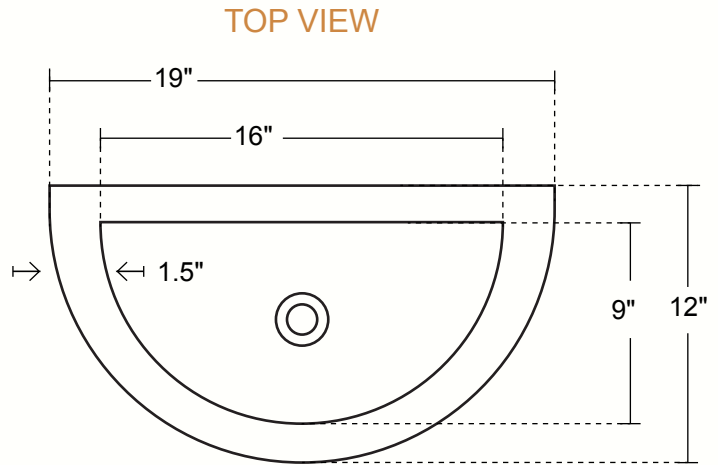

OVAL BATHROOM SINK WITH APRON AND FLAT BACK

DIMENSIONS

Outside Dimensions = 19 x 12 x 6"
 Inside Dimensions = 16 x 9 x 5.75"
 Gauge = 16
 Drain = 1.5"
 Rims : 1.5" | Apron : 1.5"

INSTALLATION

Bathroom
 Raised Profile