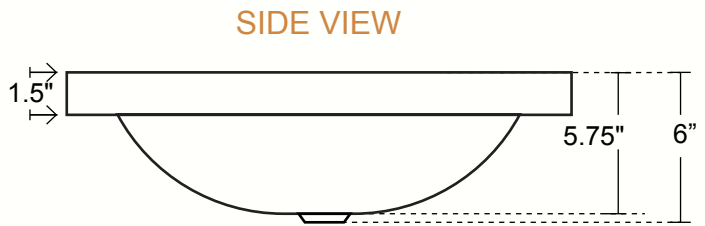

OVAL BATHROOM SINK WITH APRON AND FLAT BACK

DIMENSIONS

Outside Dimensions = 19 x 12 x 6"
 Inside Dimensions = 16 x 9 x 5.75"
 Gauge = 16
 Drain = 1.5"
 Rims : 1.5" | Apron : 1.5"

INSTALLATION

Bathroom
 Raised Profile