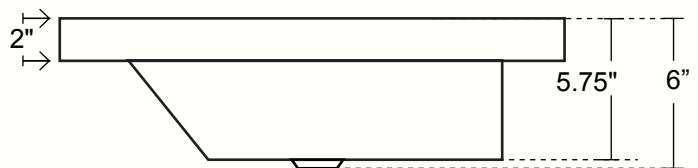

SIDE VIEW

Note: For Drains And Made to Order (MTO) Finishes Please Visit Our Online Store