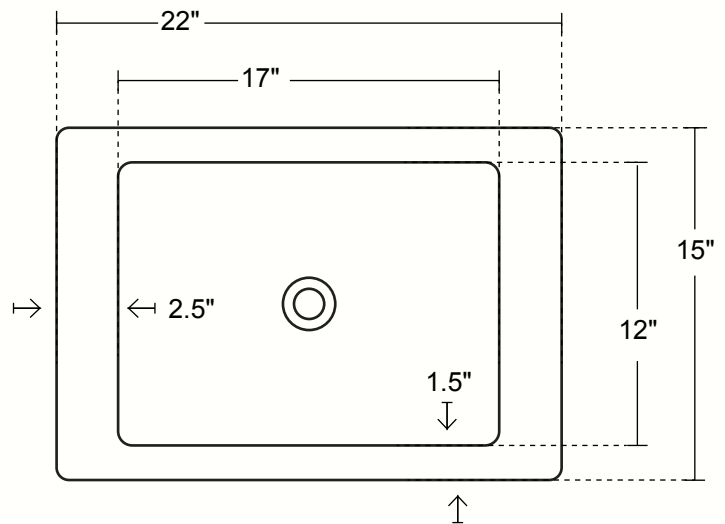

RAY - RECTANGULAR BATHROOM SINK WITH APRON

DIMENSIONS

Outside Dimensions = 22 x 15 x 6"
 Inside Dimensions = 17 x 12 x 5.75"
 Gauge = 16
 Drain = 1.5"
 Side Rims : 2.5"
 Front and Back Rims = 1.5" | Apron : 2"

INSTALLATION

Bathroom
 Raised Profile

STANDARD FINISHES

Cafe Viejo
 VS022CV

Natural
 VS022NA

Fuego
 VS022FU

TOP VIEW

SIDE VIEW