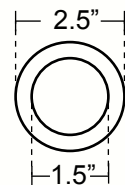

DRAIN HOLE

Note: For Drains And Made to Order (MTO) Finishes Please Visit Our Online Store