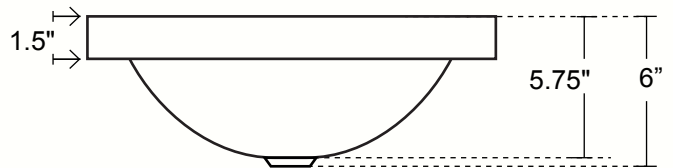

AVEDON - ROUND BATHROOM SINK WITH APRON

TOP VIEW

DIMENSIONS

- Outside Dimensions = 17 x 6"
- Inside Dimensions = 14 x 5.75"
- Gauge = 16
- Drain = 1.5"
- Rims : 1.5" | Apron : 1.5"

SIDE VIEW

INSTALLATION

- Bathroom
- Raised Profile