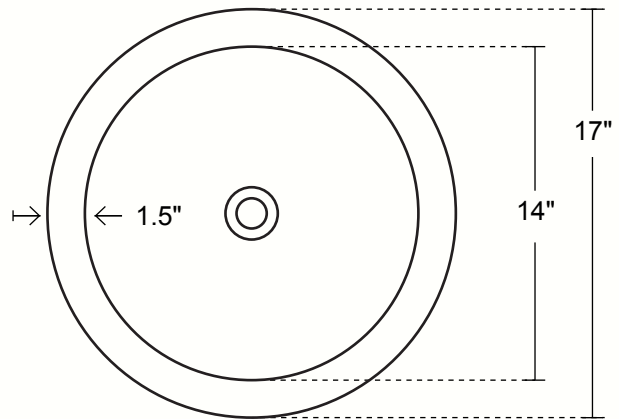

AVEDON - ROUND BATHROOM SINK WITH APRON

TOP VIEW

DIMENSIONS

- Outside Dimensions = 17 x 6"
- Inside Dimensions = 14 x 5.75"
- Gauge = 16
- Drain = 1.5"
- Rims : 1.5" | Apron : 1.5"

SIDE VIEW

INSTALLATION

- Bathroom
- Raised Profile