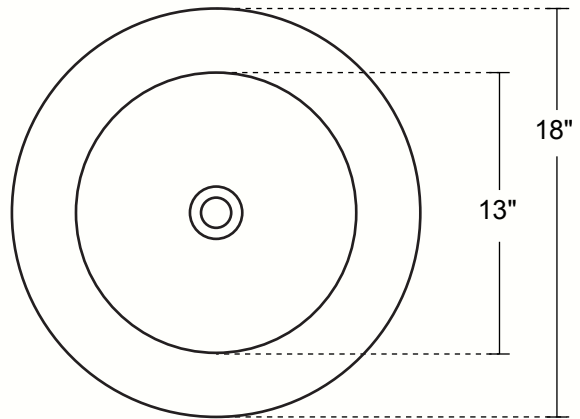

MERIDA - ROUND BATHROOM VESSEL SINK - DOUBLE WALL

TOP VIEW

DIMENSIONS

- Outside Dimensions = 18 x 5"
- Inside Dimensions = 13 x 4.5"
- Gauge = Double Wall
- Drain = 1.5"
- Rim : 2.5"

SIDE VIEW

INSTALLATION