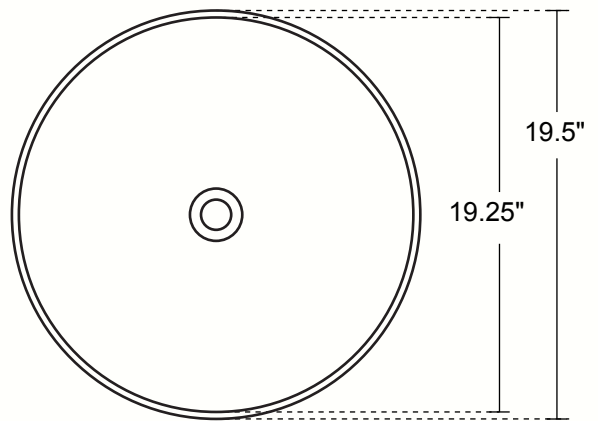

NACHTWEY - ROUND BATHROOM VESSEL SINK FLAT

TOP VIEW

DIMENSIONS

Outside Dimensions = 19.5 x 3"  
 Inside Dimensions = 19.25 x 2.75"  
 Gauge = 14  
 Drain = 1.5"

SIDE VIEW

INSTALLATION

Bathroom  
 Vessel

STANDARD FINISHES