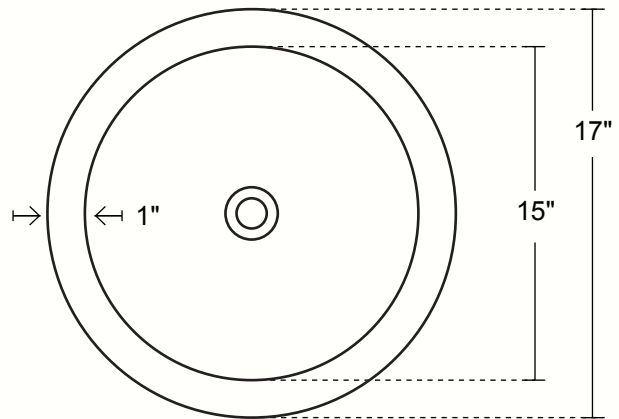

ROUND RAISED PROFILE BATHROOM COPPER SINK WITH APRON

TOP VIEW

**DIMENSIONS**

Outside Dimensions = 17 x 6"

Inside Dimensions = 15 x 5.75"

Gauge = 16

Drain = 1.5"

Rims : 1" rounded | Apron : 2"