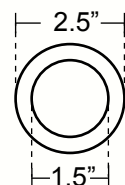

DRAIN HOLE

Note: For Drains And Made to Order (MTO) Finishes Please Visit Our Online Store