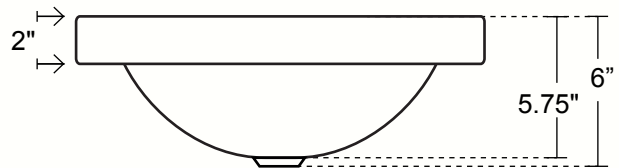

INSTALLATION

Bathroom

Raised Profile

SIDE VIEW

STANDARD FINISHES

Note: For Drains And Made to Order (MTO) Finishes Please Visit Our Online Store