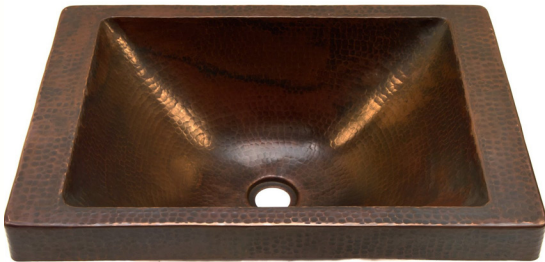

DOISNEAU - RECTANGULAR RAISED PROFILE BATHROOM COPPER SINK WITH 2" APRON.

DIMENSIONS

Outside Dimensions = 20 x 14 x 6"

Inside Dimensions = 16 x 12 x 5.5"

Gauge = 16

Drain = 1.5"

Side Rims : 2" | Front and Back Rims : 1"

Apron : 2"

INSTALLATION

Bathroom

Raised Profile

STANDARD FINISHES

Cafe Viejo
 VS013CV

Natural
 VS013NA

Fuego
 VS013FU