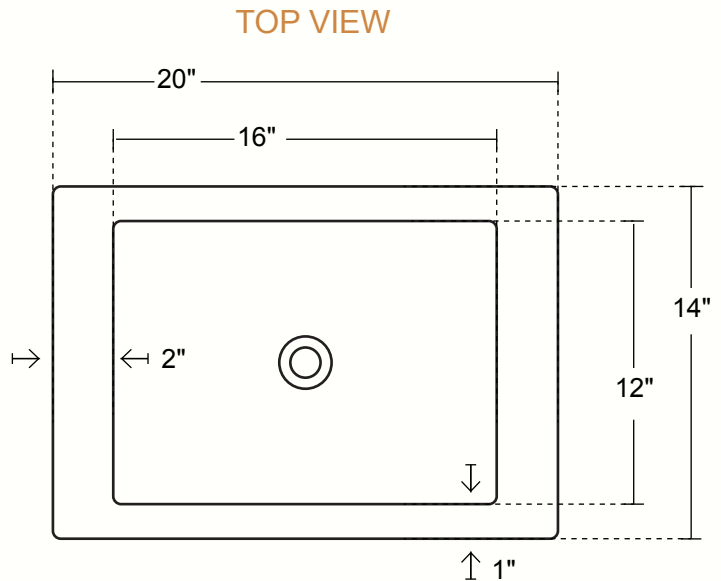

DOISNEAU - RECTANGULAR RAISED PROFILE BATHROOM COPPER SINK WITH 2" APRON.

DIMENSIONS

Outside Dimensions = 20 x 14 x 6"

Inside Dimensions = 16 x 12 x 5.5"

Gauge = 16

Drain = 1.5"

Side Rims : 2" | Front and Back Rims : 1"

Apron : 2"

INSTALLATION

Bathroom

Raised Profile

STANDARD FINISHES

Cafe Viejo
 VS013CV

Natural
 VS013NA

Fuego
 VS013FU