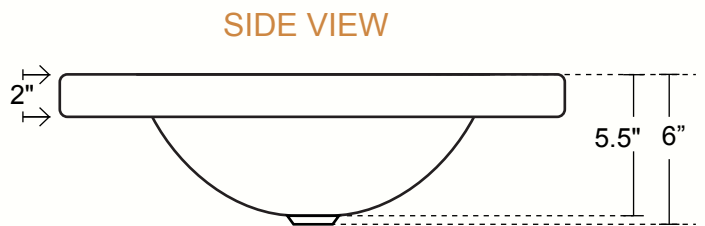

DOISNEAU - RECTANGULAR RAISED PROFILE BATHROOM COPPER SINK WITH 2" APRON.

DIMENSIONS

Outside Dimensions = 20 x 14 x 6"

Inside Dimensions = 16 x 12 x 5.5"

Gauge = 16

Drain = 1.5"

Side Rims : 2" | Front and Back Rims : 1"

Apron : 2"

INSTALLATION

Bathroom

Raised Profile

STANDARD FINISHES

Cafe Viejo
 VS013CV

Natural
 VS013NA

Fuego
 VS013FU