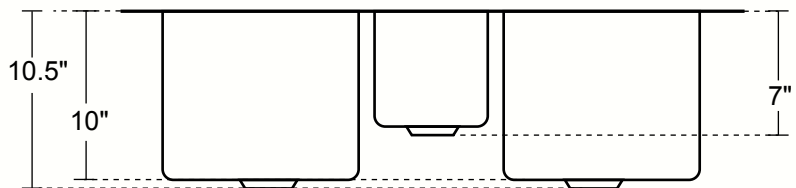

CUCINA MASTER TRIO - UNDERMOUNT KITCHEN COPPER SINK TRIPLE BASIN

Cafe Viejo
 KS012CV

Brushed Nickel
 (Custom)
 KS012BN

DIMENSIONS

Outside Dimensions = 44 x 22 x 10.5"
 ID - LARGE BASINS = 14 x 18 x 10" each
 ID - SMALL CENTER BASIN = 8 x 18 x 7"
 Rim = 2"
 Dividing Wall = 2"
 Gauge = 16 (Hand Hammered Copper)
 Drain = 3.5"
 Tolerance = +/- 1/2"

TOP VIEW

INSTALLATION

Kitchen
 Undermount

DRAINS

SIDE VIEW

3.5" SOLID COPPER
 Basket Strainer

3.5" SOLID COPPER
 Basket Strainer with
 Disposer Trim

**DRAIN
 HOLE**