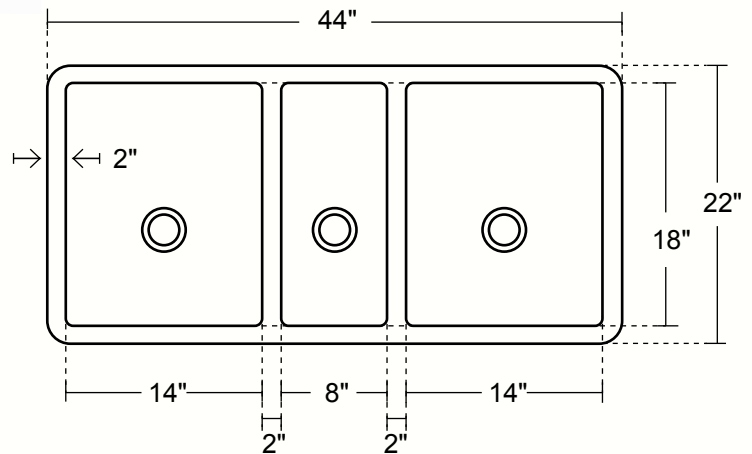

CUCINA MASTER TRIO - UNDERMOUNT KITCHEN COPPER SINK TRIPLE BASIN

Cafe Viejo
 KS012CV

Brushed Nickel
 (Custom)
 KS012BN

DIMENSIONS

Outside Dimensions = 44 x 22 x 10.5"
 ID - LARGE BASINS = 14 x 18 x 10" each
 ID - SMALL CENTER BASIN = 8 x 18 x 7"
 Rim = 2"
 Dividing Wall = 2"
 Gauge = 16 (Hand Hammered Copper)
 Drain = 3.5"
 Tolerance = +/- 1/2"

TOP VIEW

INSTALLATION

Kitchen
 Undermount

DRAINS

SIDE VIEW

3.5" SOLID COPPER
 Basket Strainer

3.5" SOLID COPPER
 Basket Strainer with
 Disposer Trim

**DRAIN
 HOLE**