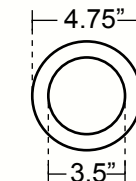

CUCINA MASTER DUO UNDERMOUNT KITCHEN COPPER SINK - DOUBLE BASIN

Cafe Viejo
 KS011CV

Brushed Nickel
 (Custom)
 KS011BN

TOP VIEW

DIMENSIONS

Outside Dimensions = 40 x 22 x 10.5"

ID - LARGE BASIN = 24 x 18 x 10"

ID - SMALL BASIN = 11 x 18 x 10"

Rim = 2"

Dividing Wall = 1"

Gauge = 16 (Hand Hammered Copper)

Drain = 3.5"

Tolerance = +/- 1/2"

INSTALLATION

Kitchen

Undermount

DRAINS

3.5" SOLID COPPER
 Basket Strainer

3.5" SOLID COPPER
 Basket Strainer with
 Disposer Trim

**DRAIN
 HOLE**

SIDE VIEW

Note: For Drains And Made to Order (MTO) Finishes Please Visit Our Online Store