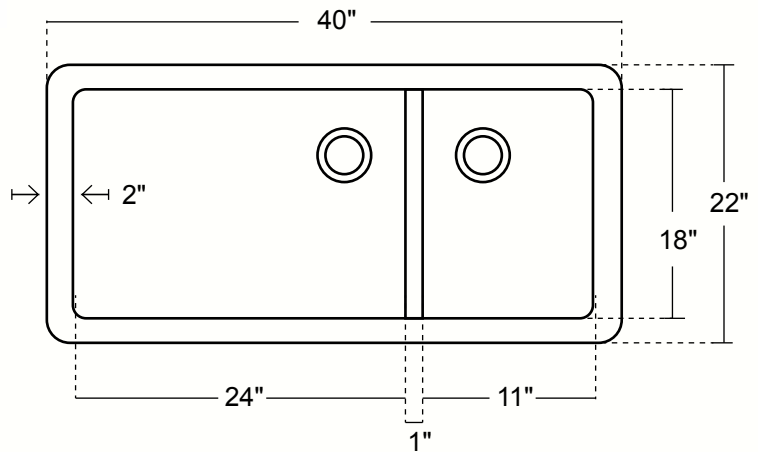

CUCINA MASTER DUO UNDERMOUNT KITCHEN COPPER SINK - DOUBLE BASIN

Cafe Viejo
 KS011CV

Brushed Nickel
 (Custom)
 KS011BN

TOP VIEW

DIMENSIONS

Outside Dimensions = 40 x 22 x 10.5"

ID - LARGE BASIN = 24 x 18 x 10"

ID - SMALL BASIN = 11 x 18 x 10"

Rim = 2"

Dividing Wall = 1"

Gauge = 16 (Hand Hammered Copper)

Drain = 3.5"

Tolerance = +/- 1/2"

INSTALLATION

Kitchen