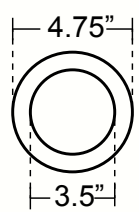

copper

PART #  
KS010

FARMHOUSE WITH STRAIGHT APRON KITCHEN COPPER SINK WITH RINGS - SINGLE BASIN

Cafe Viejo  
KS010CV

Brushed Nickel  
(Custom)  
KS010BN

TOP VIEW

SIDE VIEW

DRAIN  
HOLE

DIMENSIONS

- Outside Dimensions = 33" x 22" x 10.5"
- Inside Dimensions = 28" x 17" x 10"
- Gauge = 16 (Hand Hammered Copper)
- Drain = 3.5"
- Tolerance = +/- 1/2"
- Apron extends 3.5" on sides

INSTALLATION