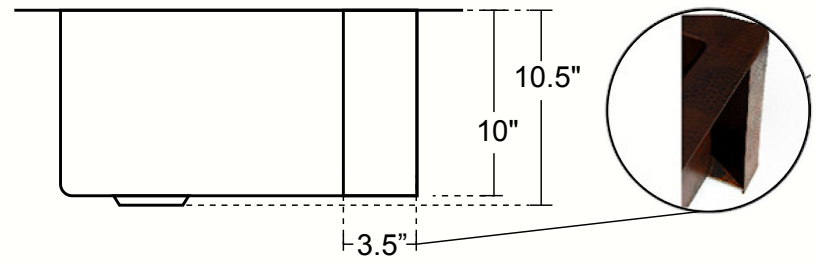

copper

PART #  
KS010

FARMHOUSE WITH STRAIGHT APRON KITCHEN COPPER SINK WITH RINGS - SINGLE BASIN

Cafe Viejo  
KS010CV

Brushed Nickel  
(Custom)  
KS010BN

TOP VIEW

SIDE VIEW

DRAIN  
HOLE

DIMENSIONS

- Outside Dimensions = 33" x 22" x 10.5"
- Inside Dimensions = 28" x 17" x 10"
- Gauge = 16 (Hand Hammered Copper)
- Drain = 3.5"
- Tolerance = +/- 1/2"
- Apron extends 3.5" on sides

INSTALLATION