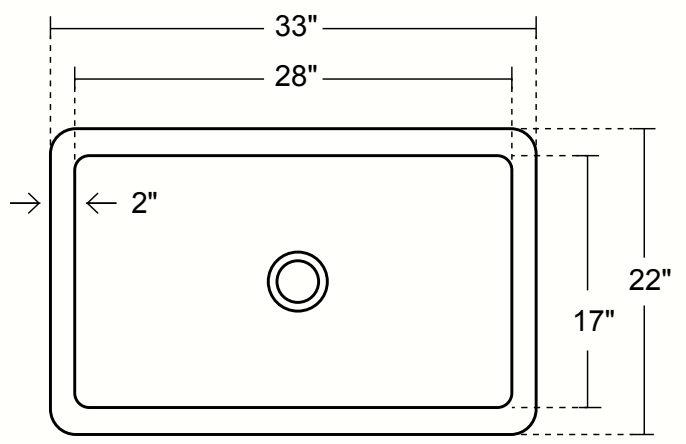

copper

PART #  
KS010

FARMHOUSE WITH STRAIGHT APRON KITCHEN COPPER SINK WITH RINGS - SINGLE BASIN

Cafe Viejo  
KS010CV

Brushed Nickel  
(Custom)  
KS010BN

TOP VIEW

SIDE VIEW

DRAIN  
HOLE

DIMENSIONS

- Outside Dimensions = 33" x 22" x 10.5"
- Inside Dimensions = 28" x 17" x 10"
- Gauge = 16 (Hand Hammered Copper)
- Drain = 3.5"
- Tolerance = +/- 1/2"
- Apron extends 3.5" on sides

INSTALLATION