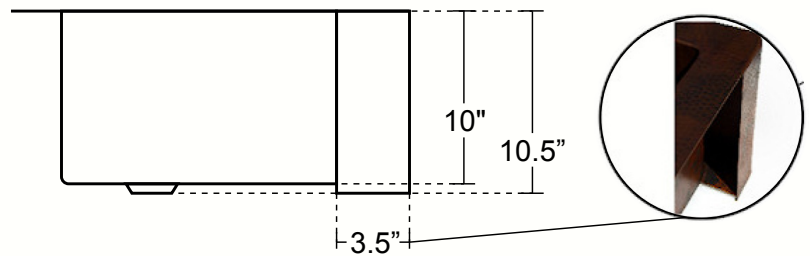

copper

PART #
KS009

FARMHOUSE 50/50 WITH CURVED APRON KITCHEN COPPER SINK - DOUBLE BASIN

Cafe Viejo
KS009CV

Brushed Nickel
(Custom)
KS009BN

TOP VIEW

SIDE VIEW

DIMENSIONS

- Outside Dimensions = 33" x 22" x 10.5"
- Inside Dimensions = 14" x 18" x 10" (Each Basin)
- Gauge = 16 (Hand Hammered Copper)
- Drain = 3.5"
- Tolerance = +/- 1/2"
- Apron extends 3.5" on sides

INSTALLATION