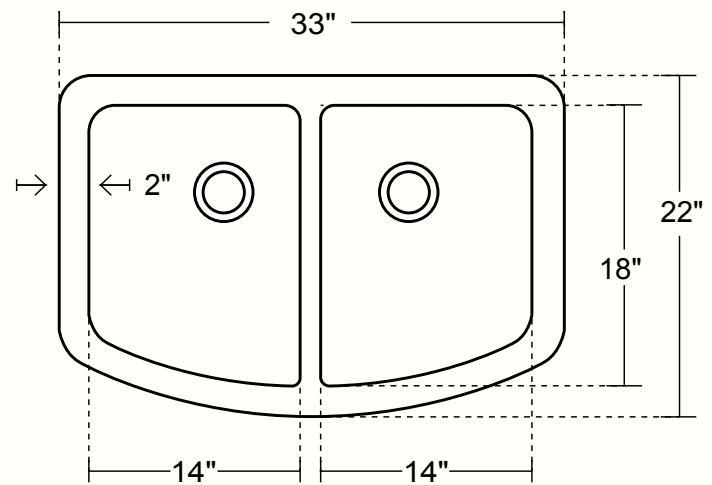

copper

PART #
KS009

FARMHOUSE 50/50 WITH CURVED APRON KITCHEN COPPER SINK - DOUBLE BASIN

Cafe Viejo
KS009CV

Brushed Nickel
(Custom)
KS009BN

TOP VIEW

SIDE VIEW

DIMENSIONS

- Outside Dimensions = 33" x 22" x 10.5"
- Inside Dimensions = 14" x 18" x 10" (Each Basin)
- Gauge = 16 (Hand Hammered Copper)
- Drain = 3.5"
- Tolerance = +/- 1/2"
- Apron extends 3.5" on sides

INSTALLATION