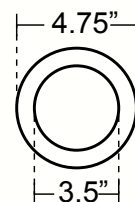

- Outside Dimensions = 33" x 22" x 10.5"
- Inside Dimensions = 14" x 18" x 10" (Each Basin)
- Gauge = 16 (Hand Hammered Copper)
- Drain = 3.5"
- Tolerance = +/- 1/2"
- Apron extends 3.5" on sides

INSTALLATION

- Kitchen
- Undermount

DRAINS

3.5" SOLID COPPER
Basket Strainer

3.5" SOLID COPPER
Basket Strainer with
Disposer Trim

DRAIN
HOLE

Note: For Drains And Made to Order (MTO) Finishes Please Visit Our Online Store