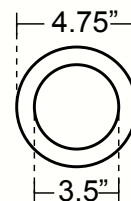

Outside Dimensions = 33" x 22" x 10.5"

Inside Dimensions = 29" x 18" x 10"

Gauge = 16 (Hand Hammered Copper)

Drain = 3.5"

Tolerance = +/- 1/2"

Apron extends 3.5" on sides

INSTALLATION

Kitchen

Undermount

DRAINS

3.5" SOLID COPPER
Basket Strainer

3.5" SOLID COPPER
Basket Strainer with
Disposer Trim

DRAIN
HOLE

Note: For Drains And Made to Order (MTO) Finishes Please Visit Our Online Store