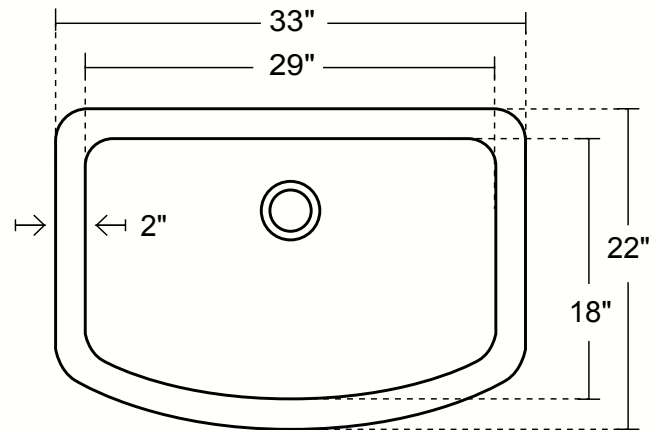

copper

PART #
KS008

FARMHOUSE WITH CURVED APRON KITCHEN COPPER SINK - SINGLE BASIN

Cafe Viejo
KS008CV

Brushed Nickel
(Custom)
KS008BN

TOP VIEW

SIDE VIEW

DIMENSIONS

Outside Dimensions = 33" x 22" x 10.5"

Inside Dimensions = 29" x 18" x 10"

Gauge = 16 (Hand Hammered Copper)

Drain = 3.5"

Tolerance = +/- 1/2"

Apron extends 3.5" on sides

INSTALLATION

Kitchen