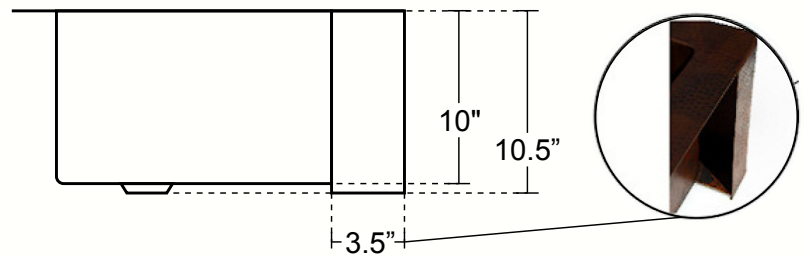

copper

PART #
KS008

FARMHOUSE WITH CURVED APRON KITCHEN COPPER SINK - SINGLE BASIN

Cafe Viejo
KS008CV

Brushed Nickel
(Custom)
KS008BN

TOP VIEW

SIDE VIEW

DIMENSIONS

Outside Dimensions = 33" x 22" x 10.5"

Inside Dimensions = 29" x 18" x 10"

Gauge = 16 (Hand Hammered Copper)

Drain = 3.5"

Tolerance = +/- 1/2"

Apron extends 3.5" on sides

INSTALLATION

Kitchen