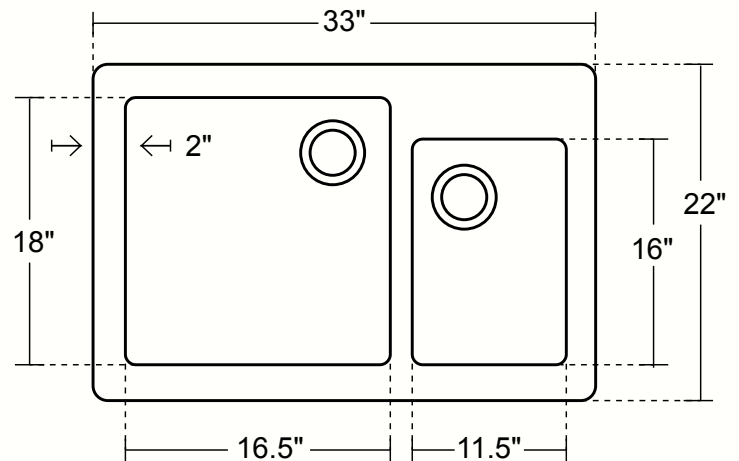

### SIDE VIEW

DRAIN  
HOLE

### DIMENSIONS

Outside Dimensions = 33 x 22 x 10.5"

ID - LARGE BASIN = 16.5 x 18 x 10"

ID - SMALL BASIN = 11.5 x 16 x 8.5"

Gauge = 16 (Hand Hammered Copper)

Drain = 3.5"

Tolerance = +/- 1/2"