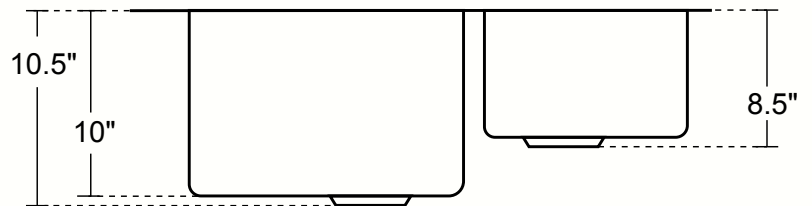

SIDE VIEW

DIMENSIONS

Outside Dimensions = 33 x 22 x 10.5"

ID - LARGE BASIN = 16.5 x 18 x 10"

ID - SMALL BASIN = 11.5 x 16 x 8.5"

Gauge = 16 (Hand Hammered Copper)

Drain = 3.5"

Tolerance = +/- 1/2"

INSTALLATION

Kitchen

Undermount

DRAINS

Note: For Drains And Made to Order (MTO) Finishes Please Visit Our Online Store