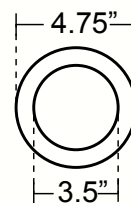

copper

PART #
KS005

FARMHOUSE 60/40 w/ STRAIGHT APRON KITCHEN COPPER SINK - DOUBLE BASIN

Cafe Viejo
KS005CV

Brushed Nickel
(Custom)
KS005BN

TOP VIEW

DIMENSIONS

Outside Dimensions = 33 x 22 x 10.5"
ID - LARGE BASIN = 16.5 x 18 x 10"
ID - SMALL BASIN = 11.5 x 16 x 8.5"
Gauge = 16 (Hand Hammered Copper)
Drain = 3.5"
Tolerance = +/- 1/2"
Apron extends 3.5" on sides

INSTALLATION

Kitchen
Undermount

DRAINS

SIDE VIEW

3.5" SOLID COPPER
Basket Strainer

3.5" SOLID COPPER
Basket Strainer with
Disposer Trim

DRAIN
HOLE

Note: For Drains And Made to Order (MTO) Finishes Please Visit Our Online Store