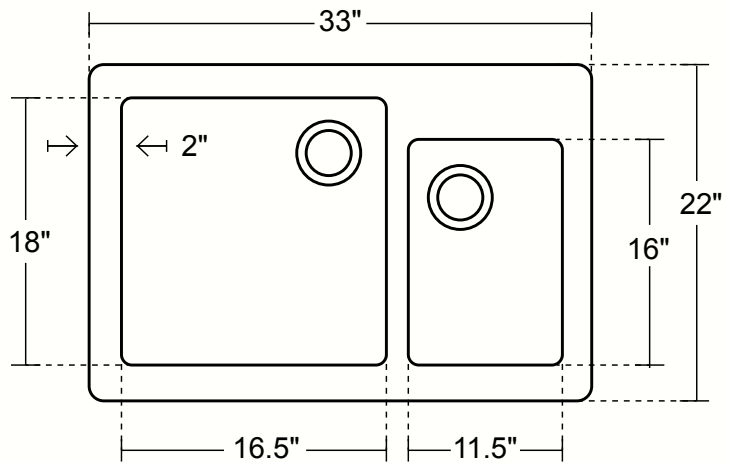

copper

PART #
KS005

FARMHOUSE 60/40 w/ STRAIGHT APRON KITCHEN COPPER SINK - DOUBLE BASIN

Cafe Viejo
KS005CV

Brushed Nickel
(Custom)
KS005BN

TOP VIEW

DIMENSIONS

Outside Dimensions = 33 x 22 x 10.5"
ID - LARGE BASIN = 16.5 x 18 x 10"
ID - SMALL BASIN = 11.5 x 16 x 8.5"
Gauge = 16 (Hand Hammered Copper)
Drain = 3.5"
Tolerance = +/- 1/2"
Apron extends 3.5" on sides

INSTALLATION

Kitchen
Undermount

DRAINS

SIDE VIEW

3.5" SOLID COPPER
Basket Strainer

3.5" SOLID COPPER
Basket Strainer with
Disposer Trim

DRAIN
HOLE

Note: For Drains And Made to Order (MTO) Finishes Please Visit Our Online Store