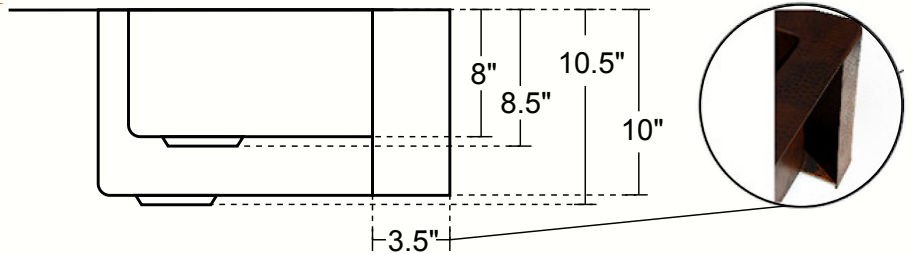

copper

PART #
KS005

FARMHOUSE 60/40 w/ STRAIGHT APRON KITCHEN COPPER SINK - DOUBLE BASIN

Cafe Viejo
KS005CV

Brushed Nickel
(Custom)
KS005BN

TOP VIEW

DIMENSIONS

Outside Dimensions = 33 x 22 x 10.5"
ID - LARGE BASIN = 16.5 x 18 x 10"
ID - SMALL BASIN = 11.5 x 16 x 8.5"
Gauge = 16 (Hand Hammered Copper)
Drain = 3.5"
Tolerance = +/- 1/2"
Apron extends 3.5" on sides

INSTALLATION

Kitchen
Undermount

DRAINS

SIDE VIEW

3.5" SOLID COPPER
Basket Strainer

3.5" SOLID COPPER
Basket Strainer with
Disposer Trim

DRAIN
HOLE

Note: For Drains And Made to Order (MTO) Finishes Please Visit Our Online Store