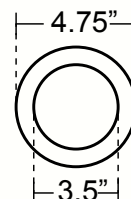

copper

PART #
KS004

CUCINITA UNDERMOUNT KITCHEN COPPER SINK - SINGLE BASIN

Cafe Viejo
KS004CV

Brushed Nickel
(Custom)
KS004BN

TOP VIEW

DIMENSIONS

Outside Dimensions = 25" x 22" x 9.5"

Inside Dimensions = 21" x 16" x 9"

Gauge = 16 (Hand Hammered Copper)

Drain = 3.5"

Tolerance = +/- 1/2"

INSTALLATION

Kitchen
Undermount

DRAINS

3.5" SOLID COPPER
Basket Strainer

3.5" SOLID COPPER
Basket Strainer with
Disposer Trim

SIDE VIEW

DRAIN
HOLE

Note: For Drains And Made to Order (MTO) Finishes Please Visit Our Online Store