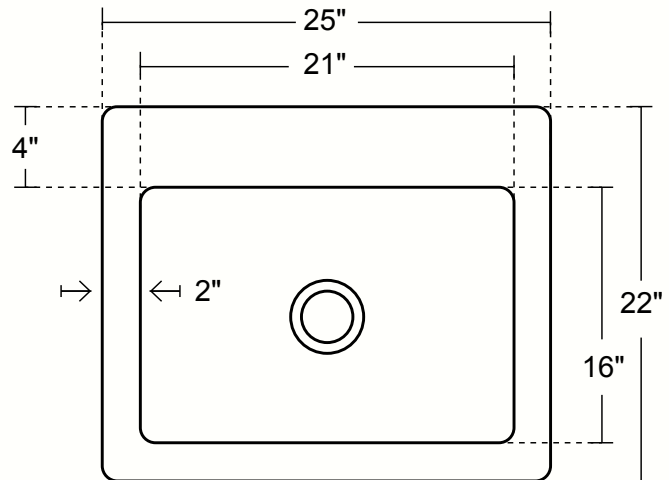

copper

PART #
KS004

CUCINITA UNDERMOUNT KITCHEN COPPER SINK - SINGLE BASIN

Cafe Viejo
KS004CV

Brushed Nickel
(Custom)
KS004BN

TOP VIEW

DIMENSIONS

Outside Dimensions = 25" x 22" x 9.5"

Inside Dimensions = 21" x 16" x 9"

Gauge = 16 (Hand Hammered Copper)

Drain = 3.5"

Tolerance = +/- 1/2"

INSTALLATION

Kitchen
Undermount

DRAINS

3.5" SOLID COPPER
Basket Strainer

3.5" SOLID COPPER
Basket Strainer with
Disposer Trim

SIDE VIEW

DRAIN
HOLE

Note: For Drains And Made to Order (MTO) Finishes Please Visit Our Online Store