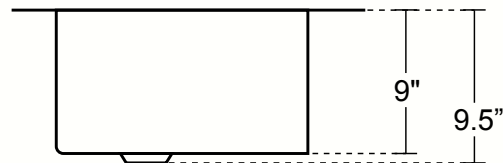

SIDE VIEW

Note: For Drains And Made to Order (MTO) Finishes Please Visit Our Online Store