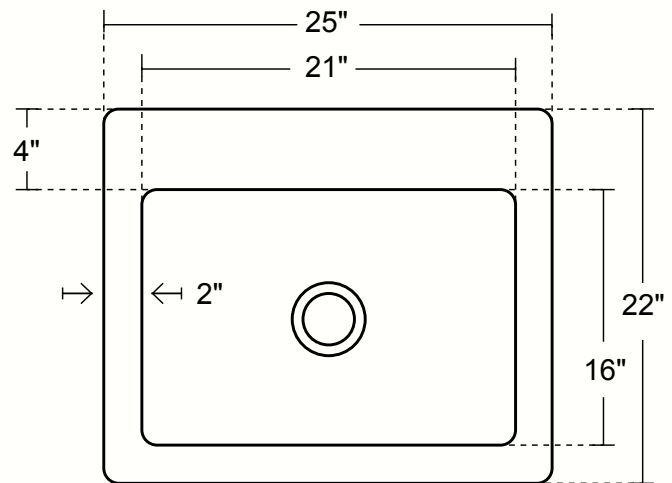

copper

PART #  
KS003

FARMHOUSE CHICO WITH STRAIGHT APRON KITCHEN COPPER SINK - SINGLE BASIN

Cafe Viejo  
KS003CV

Brushed Nickel  
(Custom)  
KS003BN

TOP VIEW

DIMENSIONS

Outside Dimensions = 25" x 22" x 9.5"

Inside Dimensions = 21" x 16" x 9"

Gauge = 16 (Hand Hammered Copper)

Drain = 3.5"

Tolerance = +/- 1/2"

Apron extends 3.5" on sides

INSTALLATION

Kitchen  
Undermount

SIDE VIEW