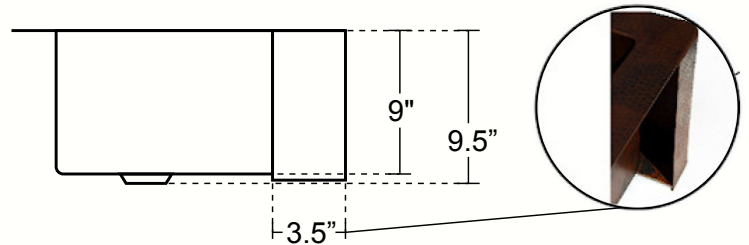

copper

PART #  
KS003

FARMHOUSE CHICO WITH STRAIGHT APRON KITCHEN COPPER SINK - SINGLE BASIN

Cafe Viejo  
KS003CV

Brushed Nickel  
(Custom)  
KS003BN

TOP VIEW

DIMENSIONS

Outside Dimensions = 25" x 22" x 9.5"

Inside Dimensions = 21" x 16" x 9"

Gauge = 16 (Hand Hammered Copper)

Drain = 3.5"

Tolerance = +/- 1/2"

Apron extends 3.5" on sides

INSTALLATION

Kitchen  
Undermount

SIDE VIEW