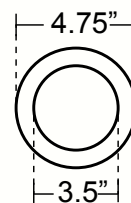

DRAIN
HOLE

Note: For Drains And Made to Order (MTO) Finishes Please Visit Our Online Store