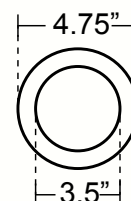

SIDE VIEW

DRAIN
HOLE

Note: For Drains And Made to Order (MTO) Finishes Please Visit Our Online Store