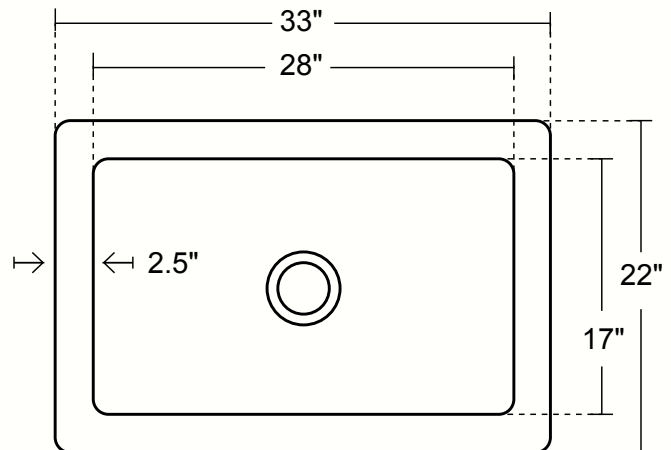

### DIMENSIONS

Outside Dimensions = 33" x 22" x 10.5"  
Inside Dimensions = 28" x 17" x 10"  
Gauge = 16 (Hand Hammered Copper)  
Drain = 3.5"  
Tolerance = +/- 1/2"

### DRAINS

3.5" SOLID COPPER  
Basket Strainer

3.5" SOLID COPPER  
Basket Strainer with  
Disposer Trim

### TOP VIEW