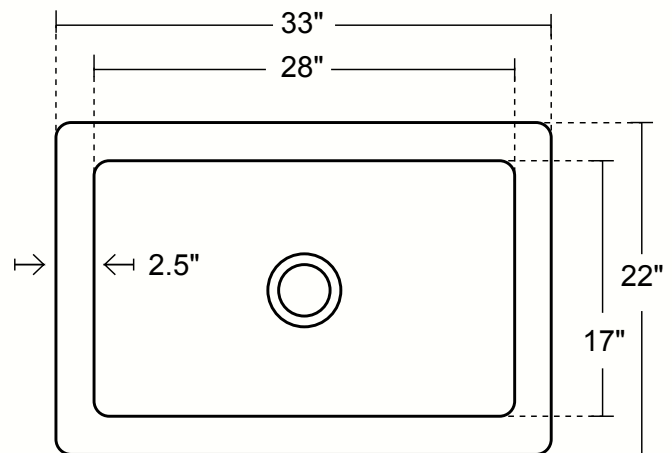

Copper

PART #
KS001

FARMHOUSE WITH STRAIGHT APRON KITCHEN COPPER SINK - SINGLE BASIN

Cafe Viejo
KS001CV

Brushed Nickel
(Custom)
KS001BN

TOP VIEW

DIMENSIONS

Outside Dimensions = 33" x 22" x 10.5"

Inside Dimensions = 28" x 17" x 10"

Gauge = 16 (Hand Hammered Copper)

Drain = 3.5"

Tolerance = +/- 1/2"

INSTALLATION

Kitchen

Undermount

DRAINS

3.5" SOLID COPPER
Basket Strainer

3.5" SOLID COPPER
Basket Strainer with
Disposer Trim

SIDE VIEW

DRAIN
HOLE

Note: For Drains And Made to Order (MTO) Finishes Please Visit Our Online Store