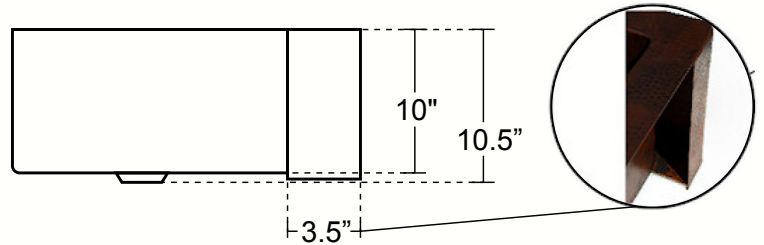

SIDE VIEW

Note: For Drains And Made to Order (MTO) Finishes Please Visit Our Online Store