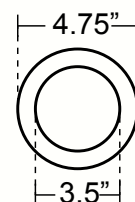

Copper

PART #
KS001

FARMHOUSE WITH STRAIGHT APRON KITCHEN COPPER SINK - SINGLE BASIN

Cafe Viejo
KS001CV

Brushed Nickel
(Custom)
KS001BN

TOP VIEW

DIMENSIONS

Outside Dimensions = 33" x 22" x 10.5"

Inside Dimensions = 28" x 17" x 10"

Gauge = 16 (Hand Hammered Copper)

Drain = 3.5"

Tolerance = +/- 1/2"

INSTALLATION

Kitchen

Undermount

DRAINS

3.5" SOLID COPPER
Basket Strainer

3.5" SOLID COPPER
Basket Strainer with
Disposer Trim

SIDE VIEW

DRAIN
HOLE

Note: For Drains And Made to Order (MTO) Finishes Please Visit Our Online Store